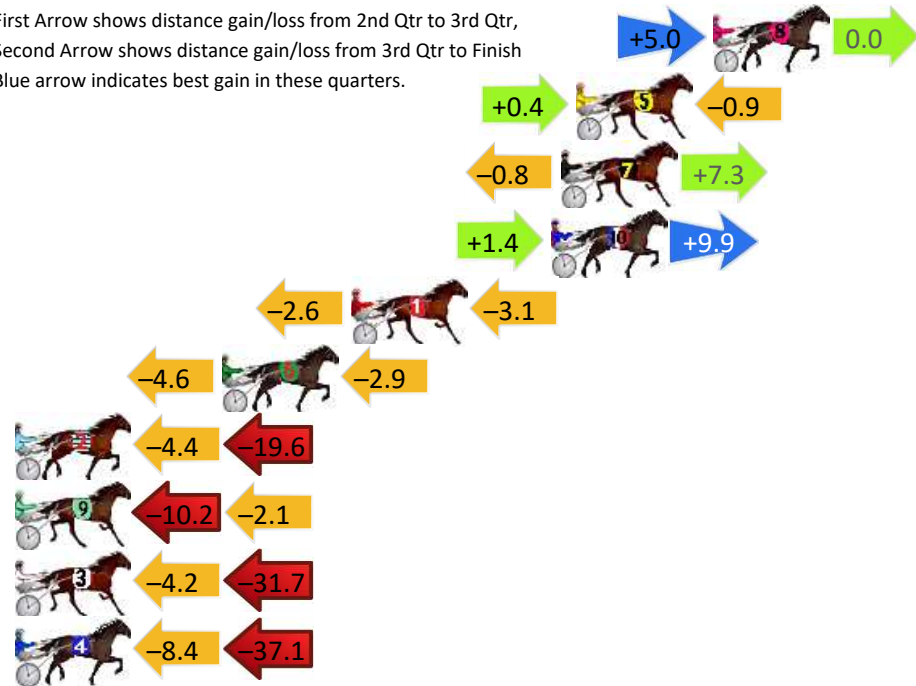

DATA TABLE: 800 / 400 Posi's are position from leader and (how wide the horse was at that position)

No	Horse	Plc	Mar	800 Posi	400 Posi	Time	3rd Qtr	4th Qt
3	WAMBOYNE MACHETE	1	0.0m	9.6m (1)	9.0m (1)	2:07.70	30.26s	30.01s
4	REVEILLE JET	2	2.1m	4.8m (0)	5.8m (0)	2:07.87	30.38s	30.42s
1	JACKS GAMBLE	3	8.4m	9.4m (0)	9.8m (0)	2:08.37	30.33s	30.59s
5	MYGIRLVENUS	4	12.3m	0.0m (0)	0.0m (0)	2:08.69	30.29s	31.64s
6	FULL OF SPICE	5	15.2m	14.2m (1)	13.0m (1)	2:08.92	30.21s	30.87s
2	PIPPA CHEER	6	16.4m	14.2m (0)	14.2m (0)	2:09.02	30.30s	30.87s
7	CALM FRANCO	7	22.4m	19.8m (1)	17.8m (1)	2:09.50	30.15s	31.05s
9	THINK IT BLING	8	22.8m	32.6m (1)	20.4m (0)	2:09.53	29.37s	30.88s
10	THINK CHRISTI	9	27.0m	5.0m (1)	4.4m (1)	2:09.87	30.24s	32.42s
8	HESKOALATEE	10	75.2m	33.0m (0)	55.0m (0)	2:13.74	31.96s	32.24s

Young Race 7 Distance 1720m

Tuesday, 17 December 2024

Gross Time: 2:07.90 MileRate: 1:59.60 LeadTime: 6.60s First Qtr: 27.90s Second Qtr: 32.00s Third Qtr: 30.10s Fourth Qtr: 31.30s

DATA TABLE: 800 / 400 Posi's are position from leader and (how wide the horse was at that position)

No	Horse	Plc	Mar	800 Posi	400 Posi	Time	3rd Qtr	4th Qt
8	GIBBS	1	0.0m	5.0m (2)	0.0m (1)	2:07.90	29.72s	31.30s
5	ELLESCHANCE	2	5.5m	5.0m (1)	4.6m (1)	2:08.35	30.07s	31.37s
7	RUDIMENTARY	3	6.1m	12.6m (0)	13.4m (0)	2:08.40	30.17s	30.73s
10	YOUNG NELSON	4	6.5m	17.8m (1)	16.4m (2)	2:08.43	30.01s	30.53s
1	LAST FLITE	5	14.5m	8.8m (0)	11.4m (2)	2:09.09	30.29s	31.54s
6	SEVEN TEE TWO	6	19.7m	12.2m (1)	16.8m (1)	2:09.51	30.45s	31.53s
2	MARABELLE	7	28.6m	4.6m (0)	9.0m (0)	2:10.24	30.41s	32.83s
9	EXCUSE TO COLLECT	8	29.3m	17.0m (0)	27.2m (0)	2:10.30	30.88s	31.46s
3	ELLENS DELIGHT	9	35.9m	0.0m (0)	4.2m (0)	2:10.84	30.37s	33.77s
4	MISS TIGER	10	46.1m	0.6m (1)	9.0m (1)	2:11.67	30.69s	34.19s

Finish Position and metres gained

First Arrow shows distance gain/loss from 2nd Qtr to 3rd Qtr, Second Arrow shows distance gain/loss from 3rd Qtr to Finish
Blue arrow indicates best gain in these quarters.