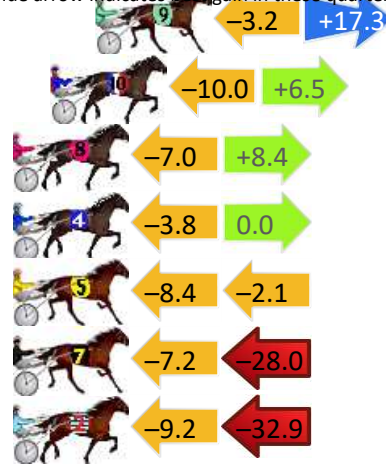

Finish Position and metres gained

First Arrow shows distance gain/loss from 2nd Qtr to 3rd Qtr, Second Arrow shows distance gain/loss from 3rd Qtr to Finish
Blue arrow indicates best gain in these quarters.

8
0
0

Visual positions in race at 2nd Quarter

4
0
0

Visual positions in race at 3rd Quarter

Young Race 4 Distance 1720m

Tuesday, 17 December 2024

Gross Time: 2:03.10 MileRate: 1:55.20 LeadTime: 6.40s First Qtr: 26.70s Second Qtr: 30.30s Third Qtr: 28.50s Fourth Qtr: 31.20s

DATA TABLE: 800 / 400 Posi's are position from leader and (how wide the horse was at that position)

No	Horse	Plc	Mar	800 Posi	400 Posi	Time	3rd Qtr	4th Qt
6	XCITE ME	1	0.0m	0.0m (0)	0.0m (0)	2:03.10	28.50s	31.20s
9	VIENNA OPERA	2	24.7m	38.8m (1)	42.0m (0)	2:05.11	28.80s	29.86s
10	TULHURST JANET	3	26.5m	23.0m (1)	33.0m (1)	2:05.26	29.26s	30.70s
8	BULLI BELLE	4	29.2m	30.6m (0)	37.6m (0)	2:05.48	29.05s	30.55s
4	CERISE RAINBOW	5	37.6m	33.8m (1)	37.6m (2)	2:06.17	28.78s	31.20s
5	AMERICAN BOULEVARD	6	40.1m	29.6m (1)	38.0m (1)	2:06.37	29.12s	31.36s
7	ABERCROMBIE LIMBO	7	61.6m	26.4m (0)	33.6m (0)	2:08.12	28.94s	33.37s
2	MUSCLE TOWN	8	62.3m	20.2m (0)	29.4m (0)	2:08.18	29.07s	33.75s

Finish Position and metres gained

First Arrow shows distance gain/loss from 2nd Qtr to 3rd Qtr, Second Arrow shows distance gain/loss from 3rd Qtr to Finish. Blue arrow indicates best gain in these quarters.