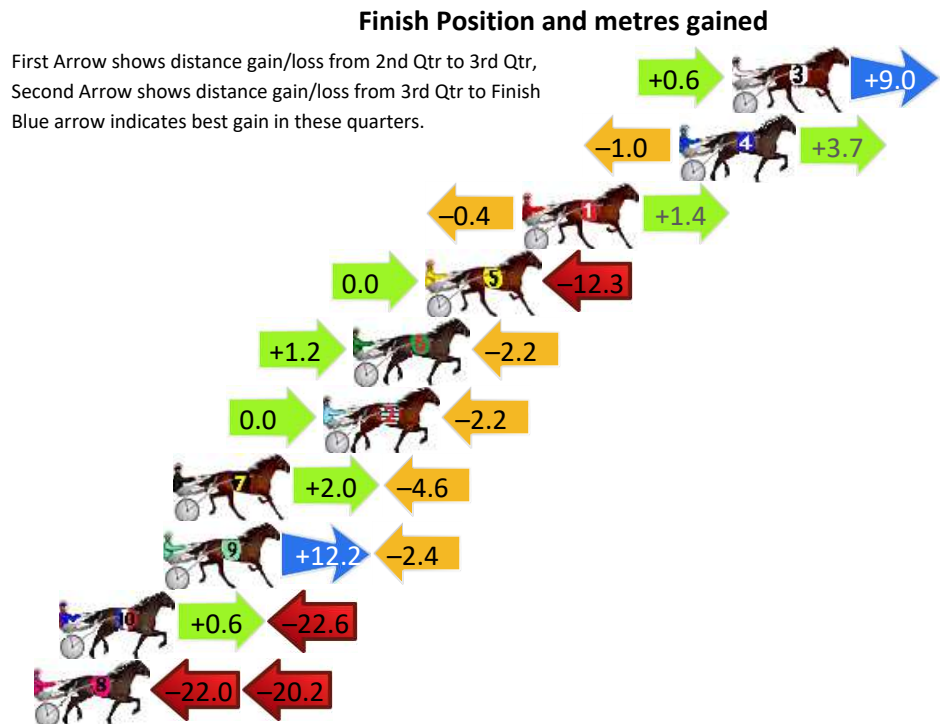

Finish Position and metres gained

First Arrow shows distance gain/loss from 2nd Qtr to 3rd Qtr, Second Arrow shows distance gain/loss from 3rd Qtr to Finish
Blue arrow indicates best gain in these quarters.

800

Visual positions in race at 2nd Quarter

400

Visual positions in race at 3rd Quarter

Young Race 6 Distance 1720m

Tuesday, 17 December 2024

Gross Time: 2:07.70 MileRate: 1:59.50 LeadTime: 6.10s First Qtr: 28.50s Second Qtr: 32.10s Third Qtr: 30.30s Fourth Qtr: 30.70s

DATA TABLE: 800 / 400 Posi's are position from leader and (how wide the horse was at that position)

No	Horse	Plc	Mar	800 Posi	400 Posi	Time	3rd Qtr	4th Qt
3	WAMBOYNE MACHETE	1	0.0m	9.6m (1)	9.0m (1)	2:07.70	30.26s	30.01s
4	REVEILLE JET	2	2.1m	4.8m (0)	5.8m (0)	2:07.87	30.38s	30.42s
1	JACKS GAMBLE	3	8.4m	9.4m (0)	9.8m (0)	2:08.37	30.33s	30.59s
5	MYGIRLVENUS	4	12.3m	0.0m (0)	0.0m (0)	2:08.69	30.29s	31.64s
6	FULL OF SPICE	5	15.2m	14.2m (1)	13.0m (1)	2:08.92	30.21s	30.87s
2	PIPPA CHEER	6	16.4m	14.2m (0)	14.2m (0)	2:09.02	30.30s	30.87s
7	CALM FRANCO	7	22.4m	19.8m (1)	17.8m (1)	2:09.50	30.15s	31.05s
9	THINK IT BLING	8	22.8m	32.6m (1)	20.4m (0)	2:09.53	29.37s	30.88s
10	THINK CHRISTI	9	27.0m	5.0m (1)	4.4m (1)	2:09.87	30.24s	32.42s
8	HESKOALATEE	10	75.2m	33.0m (0)	55.0m (0)	2:13.74	31.96s	32.24s