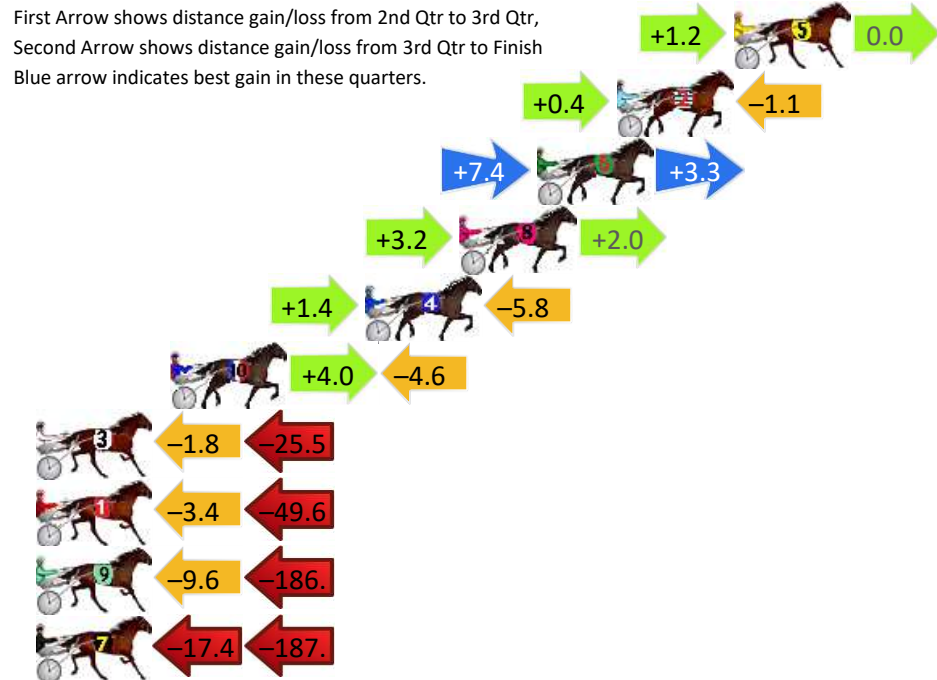

Young Race 2 Distance 1720m

Tuesday, 17 December 2024

Gross Time: 2:05.60 MileRate: 1:57.50 LeadTime: 6.70s First Qtr: 28.10s Second Qtr: 30.40s Third Qtr: 30.00s Fourth Qtr: 30.40s

DATA TABLE: 800 / 400 Posi's are position from leader and (how wide the horse was at that position)

No	Horse	Plc	Mar	800 Posi	400 Posi	Time	3rd Qtr	4th Qt
5	BORROWED TIME	1	0.0m	1.2m (1)	0.0m (1)	2:05.60	29.91s	30.40s
2	TULHURST WRITER	2	4.7m	4.0m (0)	3.6m (2)	2:05.97	29.97s	30.48s
6	POTTER	3	7.9m	18.6m (1)	11.2m (2)	2:06.23	29.45s	30.15s
8	SPORTY MICKILLA	4	11.0m	16.2m (0)	13.0m (1)	2:06.48	29.76s	30.25s
4	WESTERN BILL	5	14.8m	10.4m (1)	9.0m (1)	2:06.78	29.89s	30.84s
10	ZULU ZANE	6	22.6m	22.0m (0)	18.0m (1)	2:07.40	29.70s	30.75s
3	WALLY BLASTER	7	38.7m	11.4m (0)	13.2m (0)	2:08.68	30.12s	32.33s
1	LESSISMORE	8	53.0m	0.0m (0)	3.4m (0)	2:09.82	30.23s	34.15s
9	TULHURST PEBBLES	9	210.2m	14.4m (1)	24.0m (3)	2:22.33	30.63s	44.47s
7	LOGAN DREAM	10	210.6m	5.4m (1)	22.8m (2)	2:22.36	31.21s	44.59s

Finish Position and metres gained