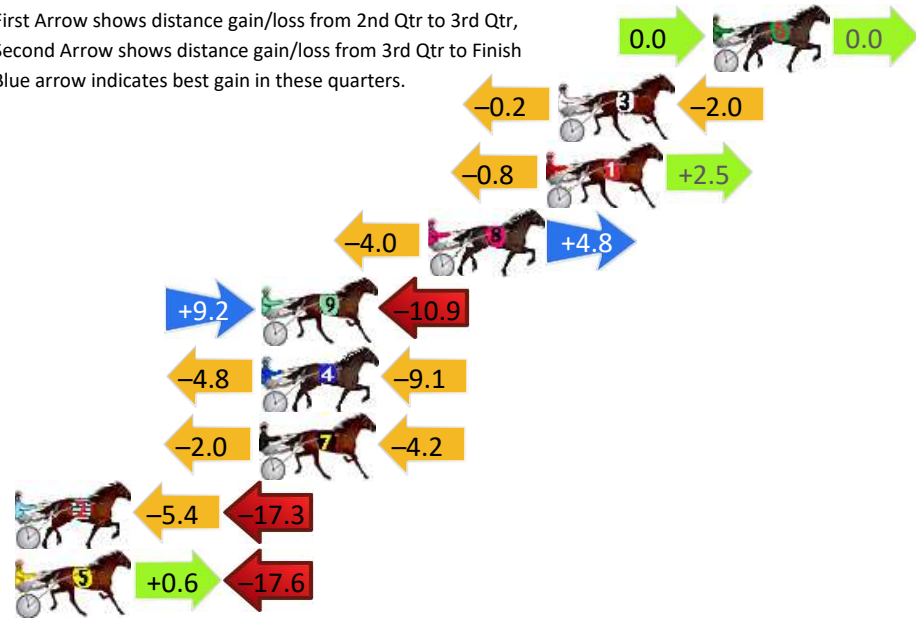

Finish Position and metres gained

First Arrow shows distance gain/loss from 2nd Qtr to 3rd Qtr, Second Arrow shows distance gain/loss from 3rd Qtr to Finish
Blue arrow indicates best gain in these quarters.

800

Visual positions in race at 2nd Quarter

400

Visual positions in race at 3rd Quarter

Young Race 9 Distance 1720m

Tuesday, 17 December 2024

Gross Time: 2:10.10 MileRate: 2:01.70 LeadTime: 6.50s First Qtr: 29.90s Second Qtr: 32.20s Third Qtr: 31.00s Fourth Qtr: 30.50s

DATA TABLE: 800 / 400 Posi's are position from leader and (how wide the horse was at that position)

NoHorse	Plc	Mar	800 Posi	400 Posi	Time	3rd Qtr	4th Qt
6 ALPHA XENA	1	0.0m	0.0m (0)	0.0m (0)	2:10.10	31.00s	30.50s
3 WATCH AND WEEP	2	6.2m	4.0m (0)	4.2m (0)	2:10.59	31.02s	30.65s
1 MISTER REBEL	3	6.7m	8.4m (0)	9.2m (0)	2:10.63	31.06s	30.31s
8 LA BOMBA	4	11.4m	12.2m (1)	16.2m (1)	2:11.01	31.30s	30.14s
9 BONDI PRINCE	5	18.1m	16.4m (1)	7.2m (2)	2:11.54	30.30s	31.33s
4 INGERMARLA	6	18.1m	4.2m (1)	9.0m (1)	2:11.54	31.37s	31.19s
7 EYES FOR DOLLARS	7	18.2m	12.0m (0)	14.0m (0)	2:11.55	31.16s	30.82s
2 BINNO MAJOR	8	30.9m	8.2m (1)	13.6m (2)	2:12.57	31.42s	31.81s
5 FOREVER BETTOR	9	33.4m	16.4m (0)	15.8m (3)	2:12.77	30.97s	31.83s