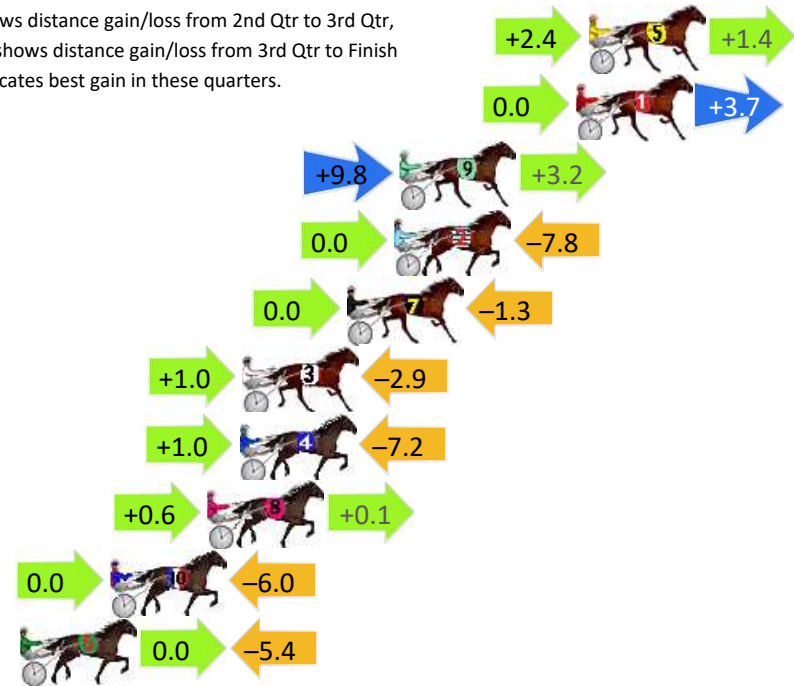

Finish Position and metres gained

First Arrow shows distance gain/loss from 2nd Qtr to 3rd Qtr, Second Arrow shows distance gain/loss from 3rd Qtr to Finish
Blue arrow indicates best gain in these quarters.

Finish Position and metres gained

Young Race 3 Distance 1720m

Tuesday, 17 December 2024

Gross Time: 2:07.00 MileRate: 1:58.90 LeadTime: 6.60s First Qtr: 30.00s Second Qtr: 31.90s Third Qtr: 29.50s Fourth Qtr: 29.00s

DATA TABLE: 800 / 400 Posi's are position from leader and (how wide the horse was at that position)

No	Horse	Plc	Mar	800 Posi	400 Posi	Time	3rd Qtr	4th Qt
5	JOES REDEMPTION	1	0.0m	3.8m (1)	1.4m (1)	2:07.00	29.32s	28.90s
1	RIP JACKSON	2	0.5m	4.2m (0)	4.2m (0)	2:07.04	29.50s	28.73s
9	LACHIES DELIGHT	3	7.6m	20.6m (1)	10.8m (2)	2:07.58	28.79s	28.77s
2	FLIRTS DIVA	4	7.8m	0.0m (0)	0.0m (0)	2:07.59	29.50s	29.56s
7	ORANGE FEVER	5	9.7m	8.4m (0)	8.4m (0)	2:07.74	29.50s	29.09s
3	FOVEAUX MAJOR	6	13.9m	12.0m (1)	11.0m (1)	2:08.06	29.43s	29.21s
4	LOGAN REASON	7	14.0m	7.8m (1)	6.8m (1)	2:08.07	29.43s	29.52s
8	JOHNNYS BLUE	8	15.3m	16.0m (1)	15.4m (1)	2:08.16	29.46s	28.99s
10	HEZ ON THE BUZZER	9	19.2m	13.2m (0)	13.2m (0)	2:08.46	29.50s	29.43s
6	RIVERINA FLASH	10	22.8m	17.4m (0)	17.4m (0)	2:08.73	29.50s	29.39s