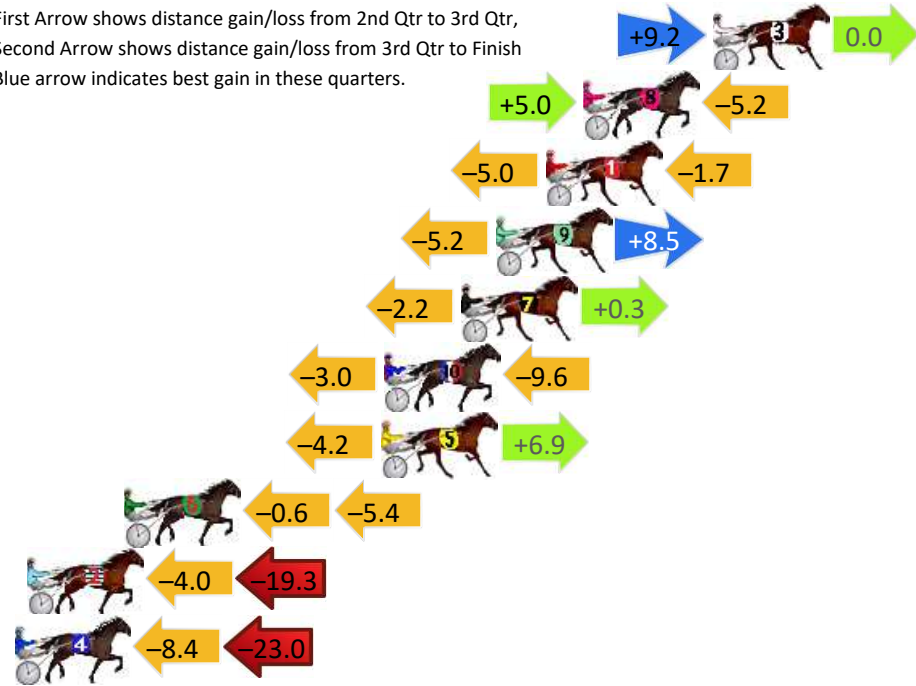

DATA TABLE: 800 / 400 Posi's are position from leader and (how wide the horse was at that position)

No	Horse	Plc	Mar	800 Posi	400 Posi	Time	3rd Qtr	4th Qt
6	XCITE ME	1	0.0m	0.0m (0)	0.0m (0)	2:03.10	28.50s	31.20s
9	VIENNA OPERA	2	24.7m	38.8m (1)	42.0m (0)	2:05.11	28.80s	29.86s
10	TULHURST JANET	3	26.5m	23.0m (1)	33.0m (1)	2:05.26	29.26s	30.70s
8	BULLI BELLE	4	29.2m	30.6m (0)	37.6m (0)	2:05.48	29.05s	30.55s
4	CERISE RAINBOW	5	37.6m	33.8m (1)	37.6m (2)	2:06.17	28.78s	31.20s
5	AMERICAN BOULEVARD	6	40.1m	29.6m (1)	38.0m (1)	2:06.37	29.12s	31.36s
7	ABERCROMBIE LIMBO	7	61.6m	26.4m (0)	33.6m (0)	2:08.12	28.94s	33.37s
2	MUSCLE TOWN	8	62.3m	20.2m (0)	29.4m (0)	2:08.18	29.07s	33.75s

Finish Position and metres gained

First Arrow shows distance gain/loss from 2nd Qtr to 3rd Qtr, Second Arrow shows distance gain/loss from 3rd Qtr to Finish. Blue arrow indicates best gain in these quarters.

Young Race 5 Distance 1720m

Tuesday, 17 December 2024

Gross Time: 2:09.00 MileRate: 2:00.70 LeadTime: 6.60s First Qtr: 30.50s Second Qtr: 31.90s Third Qtr: 29.70s Fourth Qtr: 30.30s

DATA TABLE: 800 / 400 Posi's are position from leader and (how wide the horse was at that position)

Finish Position and metres gained

First Arrow shows distance gain/loss from 2nd Qtr to 3rd Qtr, Second Arrow shows distance gain/loss from 3rd Qtr to Finish
Blue arrow indicates best gain in these quarters.