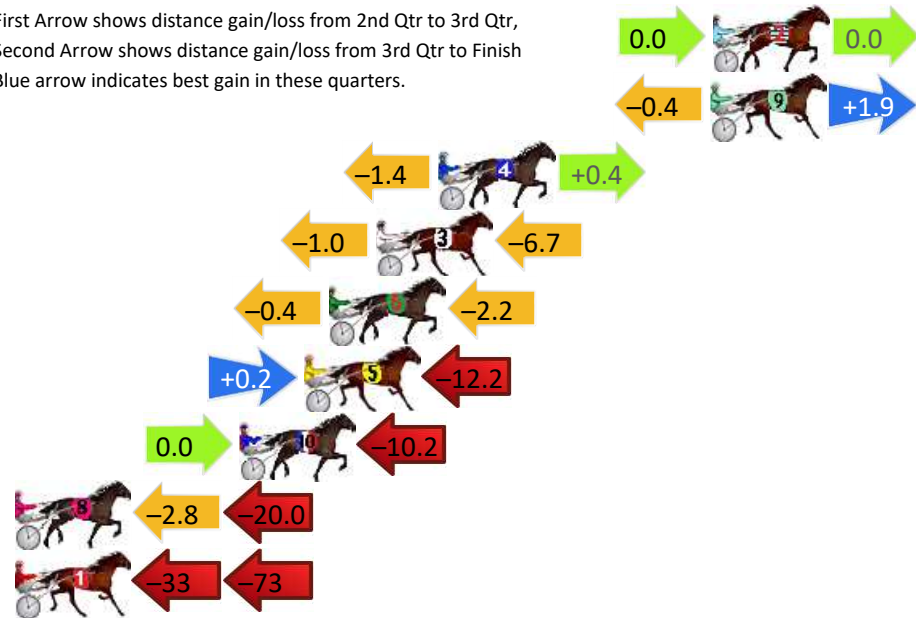

Young Race 1 Distance 2100m

Tuesday, 17 December 2024

Gross Time: 2:36.30 MileRate: 1:59.80 LeadTime: 36.50s First Qtr: 30.70s Second Qtr: 30.20s Third Qtr: 29.80s Fourth Qtr: 29.10s

DATA TABLE: 800 / 400 Posi's are position from leader and (how wide the horse was at that position)

No	Horse	Plc	Mar	800 Posi	400 Posi	Time	3rd Qtr	4th Qt
2	ROCK STEADY	1	0.0m	0.0m (0)	0.0m (0)	2:36.30	29.80s	29.10s
9	ULTIMATE TROUBLE	2	0.1m	1.6m (1)	2.0m (1)	2:36.31	29.83s	28.96s
4	IM BELIEBER	3	11.0m	10.0m (1)	11.4m (1)	2:37.14	29.90s	29.07s
3	A DUSTY DANCE	4	13.5m	5.8m (1)	6.8m (1)	2:37.33	29.88s	29.58s
6	BETABRO	5	15.4m	12.8m (0)	13.2m (0)	2:37.48	29.83s	29.26s
5	MAYWYNS LA NINA	6	16.4m	4.4m (0)	4.2m (0)	2:37.55	29.80s	29.98s
10	FUNDA	7	19.0m	8.8m (0)	8.8m (0)	2:37.75	29.81s	29.84s
8	NIRVANA PRINCE	8	37.2m	14.4m (1)	17.2m (1)	2:39.14	30.02s	30.55s
1	KERPAT JOY	9	132.5m	27.0m (0)	60.0m (0)	2:46.42	32.28s	34.34s

Finish Position and metres gained

First Arrow shows distance gain/loss from 2nd Qtr to 3rd Qtr, Second Arrow shows distance gain/loss from 3rd Qtr to Finish
Blue arrow indicates best gain in these quarters.