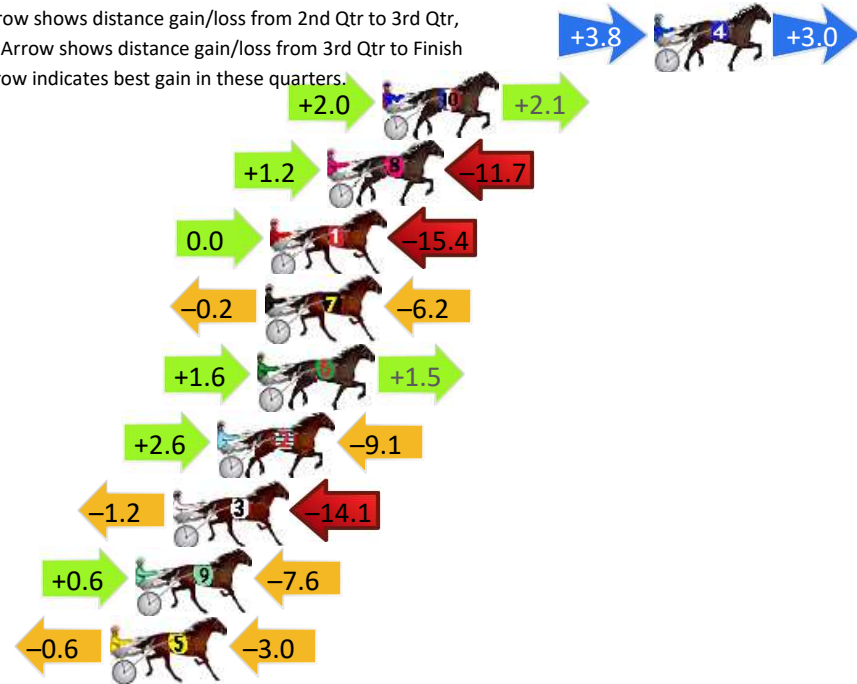

Finish Position and metres gained

First Arrow shows distance gain/loss from 2nd Qtr to 3rd Qtr, Second Arrow shows distance gain/loss from 3rd Qtr to Finish
Blue arrow indicates best gain in these quarters.

Young Race 8 Distance 1720m

Tuesday, 17 December 2024

Gross Time: 2:08.70 MileRate: 2:00.40 LeadTime: 6.40s First Qtr: 28.60s Second Qtr: 32.50s Third Qtr: 30.50s Fourth Qtr: 30.70s

DATA TABLE: 800 / 400 Posi's are position from leader and (how wide the horse was at that position)

No	Horse	Plc	Mar	800 Posi	400 Posi	Time	3rd Qtr	4th Qt
4	WEENEEDDREAMS	1	0.0m	6.8m (1)	3.0m (2)	2:08.70	30.21s	30.47s
10	SPEEDY SPORT	2	10.9m	15.0m (1)	13.0m (2)	2:09.58	30.35s	30.54s
8	MIDNIGHT TERROR	3	13.1m	2.6m (1)	1.4m (1)	2:09.75	30.41s	31.59s
1	GIRL JUST FLY	4	15.4m	0.0m (0)	0.0m (0)	2:09.94	30.50s	31.88s
7	MI MATE RON	5	15.6m	9.2m (0)	9.4m (1)	2:09.95	30.51s	31.17s
6	LIZZADRO	6	15.9m	19.0m (1)	17.4m (1)	2:09.98	30.38s	30.59s
2	GOLDEN REASON	7	17.5m	11.0m (1)	8.4m (2)	2:10.11	30.30s	31.39s
3	COMPLICATED	8	19.3m	4.0m (0)	5.2m (0)	2:10.25	30.59s	31.78s
9	MISS PIPPA	9	20.8m	13.8m (0)	13.2m (0)	2:10.37	30.45s	31.28s
5	ALICE ON THE BEACH	10	21.8m	18.2m (0)	18.8m (0)	2:10.45	30.54s	30.93s