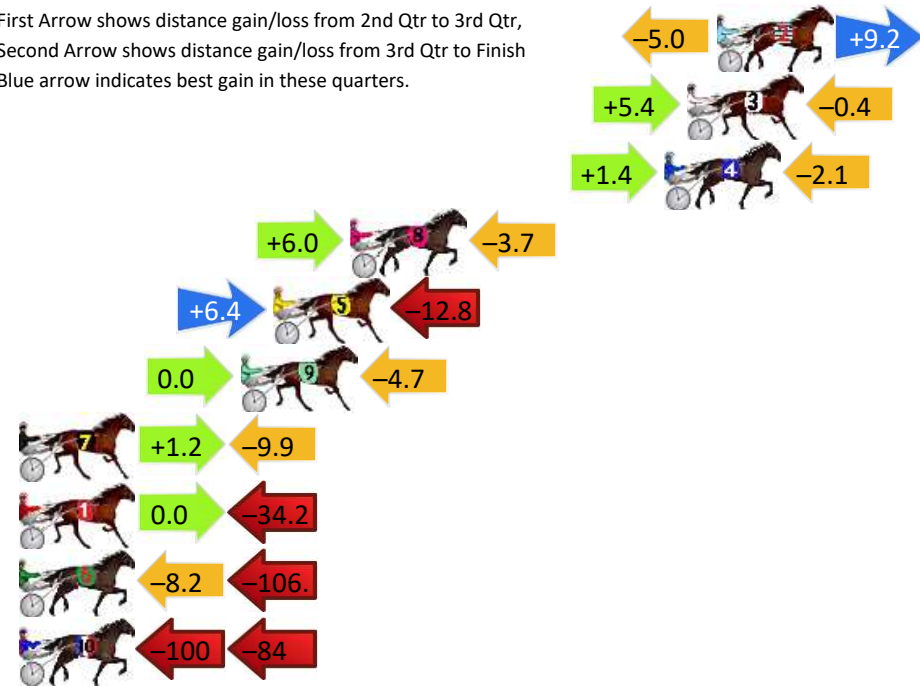

Bathurst Race 7 Distance 1730m

Wednesday, 18 December 2024

Gross Time: 2:08.20 MileRate: 1:59.30 LeadTime: 8.00s First Qtr: 30.10s Second Qtr: 32.30s Third Qtr: 28.80s Fourth Qtr: 29.00s

DATA TABLE: 800 / 400 Posi's are position from leader and (how wide the horse was at that position)

No	Horse	Plc	Mar	800 Posi	400 Posi	Time	3rd Qtr	4th Qt
2	SMOOTH EURO	1	0.0m	4.2m (0)	9.2m (1)	2:08.20	29.16s	28.34s
3	JEWEL HEAVEN	2	1.2m	6.2m (1)	0.8m (1)	2:08.29	28.41s	29.03s
4	BETTOR BRILLIANCE	3	2.1m	1.4m (1)	0.0m (0)	2:08.36	28.70s	29.15s
8	SERGEANT STRINGER	4	14.7m	17.0m (1)	11.0m (3)	2:09.32	28.37s	29.27s
5	HARVEYS TOOTH	5	17.8m	11.4m (1)	5.0m (1)	2:09.55	28.34s	29.92s
9	VALOR MAC	6	19.1m	14.4m (0)	14.4m (1)	2:09.65	28.80s	29.34s
7	CAM I AM	7	28.7m	20.0m (0)	18.8m (0)	2:10.38	28.71s	29.71s
1	CALM REASON	8	42.8m	8.6m (0)	8.6m (2)	2:11.46	28.79s	31.47s
6	WINDY HILL WHISKEY	9	114.6m	0.0m (0)	8.2m (0)	2:16.92	29.36s	36.67s
10	MIKIARMA	10	234.0m	50.0m (0)	150.0m (0)	2:26.01	35.96s	35.06s

Finish Position and metres gained

First Arrow shows distance gain/loss from 2nd Qtr to 3rd Qtr, Second Arrow shows distance gain/loss from 3rd Qtr to Finish
Blue arrow indicates best gain in these quarters.