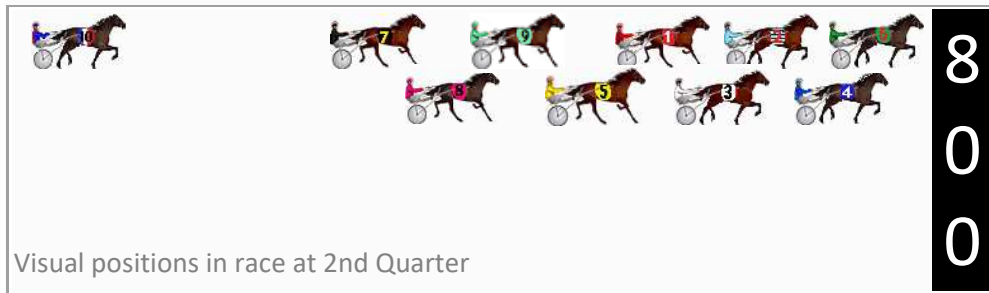

Bathurst Race 7 Distance 1730m

Wednesday, 18 December 2024

Gross Time: 2:08.20 MileRate: 1:59.30 LeadTime: 8.00s First Qtr: 30.10s Second Qtr: 32.30s Third Qtr: 28.80s Fourth Qtr: 29.00s

DATA TABLE: 800 / 400 Posi's are position from leader and (how wide the horse was at that position)

No	Horse	Plc	Mar	800 Posi	400 Posi	Time	3rd Qtr	4th Qt
2	SMOOTH EURO	1	0.0m	4.2m (0)	9.2m (1)	2:08.20	29.16s	28.34s
3	JEWEL HEAVEN	2	1.2m	6.2m (1)	0.8m (1)	2:08.29	28.41s	29.03s
4	BETTOR BRILLIANCE	3	2.1m	1.4m (1)	0.0m (0)	2:08.36	28.70s	29.15s
8	SERGEANT STRINGER	4	14.7m	17.0m (1)	11.0m (3)	2:09.32	28.37s	29.27s
5	HARVEYS TOOTH	5	17.8m	11.4m (1)	5.0m (1)	2:09.55	28.34s	29.92s
9	VALOR MAC	6	19.1m	14.4m (0)	14.4m (1)	2:09.65	28.80s	29.34s
7	CAM I AM	7	28.7m	20.0m (0)	18.8m (0)	2:10.38	28.71s	29.71s
1	CALM REASON	8	42.8m	8.6m (0)	8.6m (2)	2:11.46	28.79s	31.47s
6	WINDY HILL WHISKEY	9	114.6m	0.0m (0)	8.2m (0)	2:16.92	29.36s	36.67s
10	MIKIARMA	10	234.0m	50.0m (0)	150.0m (0)	2:26.01	35.96s	35.06s

Finish Position and metres gained

First Arrow shows distance gain/loss from 2nd Qtr to 3rd Qtr, Second Arrow shows distance gain/loss from 3rd Qtr to Finish
Blue arrow indicates best gain in these quarters.