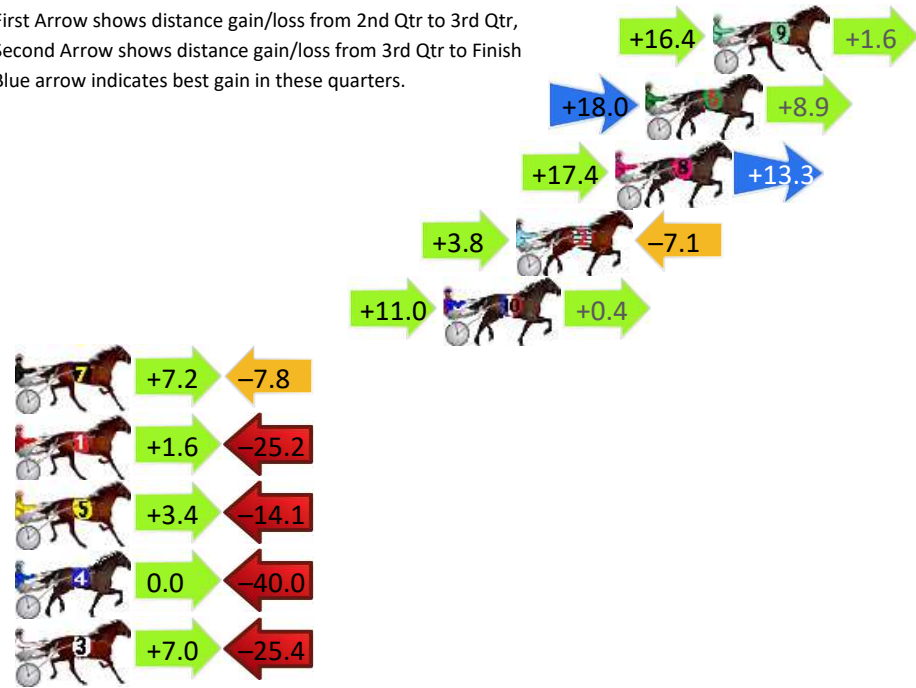

Finish Position and metres gained

First Arrow shows distance gain/loss from 2nd Qtr to 3rd Qtr, Second Arrow shows distance gain/loss from 3rd Qtr to Finish. Blue arrow indicates best gain in these quarters.

800

Visual positions in race at 2nd Quarter

400

Visual positions in race at 3rd Quarter

Bathurst Race 2 Distance 1730m

Wednesday, 18 December 2024

Gross Time: 2:02.90 MileRate: 1:54.40 LeadTime: 8.30s First Qtr: 26.10s Second Qtr: 29.40s Third Qtr: 28.80s Fourth Qtr: 30.30s

DATA TABLE: 800 / 400 Posi's are position from leader and (how wide the horse was at that position)

No	Horse	Plc	Mar	800 Posi	400 Posi	Time	3rd Qtr	4th Qt
9	SABELLA SHANNON	1	0.0m	18.0m (0)	1.6m (2)	2:02.90	27.60s	30.18s
6	ALWAYSBMINNIE	2	2.7m	29.6m (1)	11.6m (2)	2:03.11	27.49s	29.63s
8	ZEN MASTER	3	3.9m	34.6m (2)	17.2m (0)	2:03.21	27.55s	29.30s
2	DORRISTOPAYTHEBIL L	4	7.9m	4.6m (0)	0.8m (1)	2:03.53	28.51s	30.83s
10	CARBAGANOOSH	5	10.8m	22.2m (0)	11.2m (1)	2:03.76	27.99s	30.27s
7	ROAD TO RECOVERY	6	29.2m	28.6m (2)	21.4m (1)	2:05.22	28.26s	30.89s
1	OTIS RISING	7	33.0m	9.4m (0)	7.8m (0)	2:05.52	28.64s	32.20s
5	MISTERFOURTHOUS AND	8	35.5m	24.8m (1)	21.4m (0)	2:05.72	28.52s	31.36s
4	TAKE OUT	9	40.0m	0.0m (0)	0.0m (0)	2:06.07	28.73s	33.31s
3	POPS LEGACY	10	41.2m	22.8m (2)	15.8m (2)	2:06.17	28.24s	32.21s

Finish Position and metres gained

First Arrow shows distance gain/loss from 2nd Qtr to 3rd Qtr,
Second Arrow shows distance gain/loss from 3rd Qtr to Finish
Blue arrow indicates best gain in these quarters.