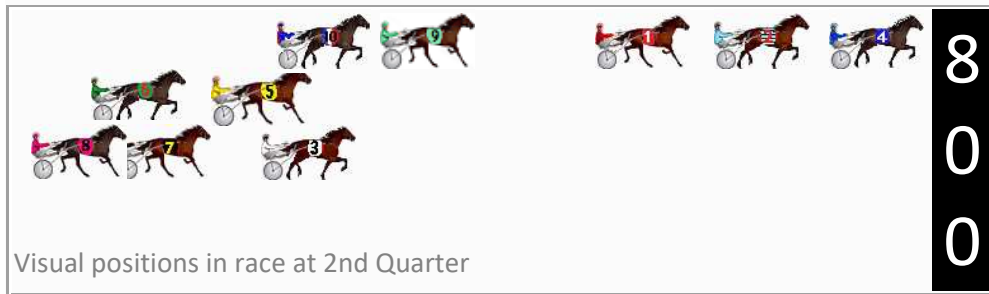

Finish Position and metres gained

First Arrow shows distance gain/loss from 2nd Qtr to 3rd Qtr, Second Arrow shows distance gain/loss from 3rd Qtr to Finish. Blue arrow indicates best gain in these quarters.

800

Visual positions in race at 2nd Quarter

400

Visual positions in race at 3rd Quarter

Bathurst Race 2 Distance 1730m

Wednesday, 18 December 2024

Gross Time: 2:02.90 MileRate: 1:54.40 LeadTime: 8.30s First Qtr: 26.10s Second Qtr: 29.40s Third Qtr: 28.80s Fourth Qtr: 30.30s

DATA TABLE: 800 / 400 Posi's are position from leader and (how wide the horse was at that position)

No	Horse	Plc	Mar	800 Posi	400 Posi	Time	3rd Qtr	4th Qt
9	SABELLA SHANNON	1	0.0m	18.0m (0)	1.6m (2)	2:02.90	27.60s	30.18s
6	ALWAYSBMINNIE	2	2.7m	29.6m (1)	11.6m (2)	2:03.11	27.49s	29.63s
8	ZEN MASTER	3	3.9m	34.6m (2)	17.2m (0)	2:03.21	27.55s	29.30s
2	DORRISTOPAYTHEBIL L	4	7.9m	4.6m (0)	0.8m (1)	2:03.53	28.51s	30.83s
10	CARBAGANOOSH	5	10.8m	22.2m (0)	11.2m (1)	2:03.76	27.99s	30.27s
7	ROAD TO RECOVERY	6	29.2m	28.6m (2)	21.4m (1)	2:05.22	28.26s	30.89s
1	OTIS RISING	7	33.0m	9.4m (0)	7.8m (0)	2:05.52	28.64s	32.20s
5	MISTERFOURTHOUS AND	8	35.5m	24.8m (1)	21.4m (0)	2:05.72	28.52s	31.36s
4	TAKE OUT	9	40.0m	0.0m (0)	0.0m (0)	2:06.07	28.73s	33.31s
3	POPS LEGACY	10	41.2m	22.8m (2)	15.8m (2)	2:06.17	28.24s	32.21s

Finish Position and metres gained

First Arrow shows distance gain/loss from 2nd Qtr to 3rd Qtr,
Second Arrow shows distance gain/loss from 3rd Qtr to Finish
Blue arrow indicates best gain in these quarters.