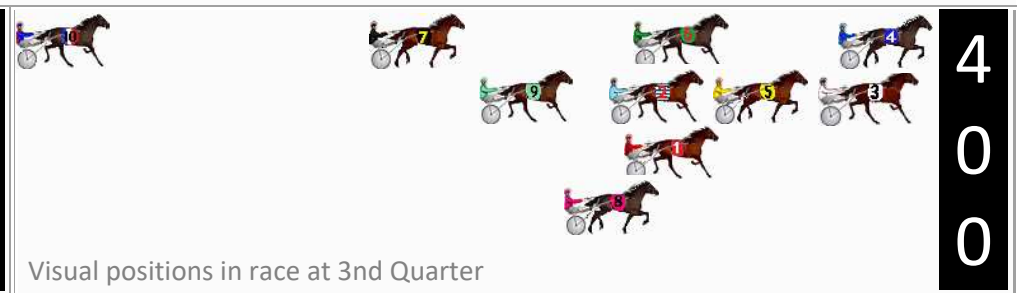

Bathurst Race 7 Distance 1730m

Wednesday, 18 December 2024

Gross Time: 2:08.20 MileRate: 1:59.30 LeadTime: 8.00s First Qtr: 30.10s Second Qtr: 32.30s Third Qtr: 28.80s Fourth Qtr: 29.00s

DATA TABLE: 800 / 400 Posi's are position from leader and (how wide the horse was at that position)

No	Horse	Plc	Mar	800 Posi	400 Posi	Time	3rd Qtr	4th Qt
2	SMOOTH EURO	1	0.0m	4.2m (0)	9.2m (1)	2:08.20	29.16s	28.34s
3	JEWEL HEAVEN	2	1.2m	6.2m (1)	0.8m (1)	2:08.29	28.41s	29.03s
4	BETTOR BRILLIANCE	3	2.1m	1.4m (1)	0.0m (0)	2:08.36	28.70s	29.15s
8	SERGEANT STRINGER	4	14.7m	17.0m (1)	11.0m (3)	2:09.32	28.37s	29.27s
5	HARVEYS TOOTH	5	17.8m	11.4m (1)	5.0m (1)	2:09.55	28.34s	29.92s
9	VALOR MAC	6	19.1m	14.4m (0)	14.4m (1)	2:09.65	28.80s	29.34s
7	CAM I AM	7	28.7m	20.0m (0)	18.8m (0)	2:10.38	28.71s	29.71s
1	CALM REASON	8	42.8m	8.6m (0)	8.6m (2)	2:11.46	28.79s	31.47s
6	WINDY HILL WHISKEY	9	114.6m	0.0m (0)	8.2m (0)	2:16.92	29.36s	36.67s
10	MIKIARMA	10	234.0m	50.0m (0)	150.0m (0)	2:26.01	35.96s	35.06s

Finish Position and metres gained

First Arrow shows distance gain/loss from 2nd Qtr to 3rd Qtr, Second Arrow shows distance gain/loss from 3rd Qtr to Finish
Blue arrow indicates best gain in these quarters.