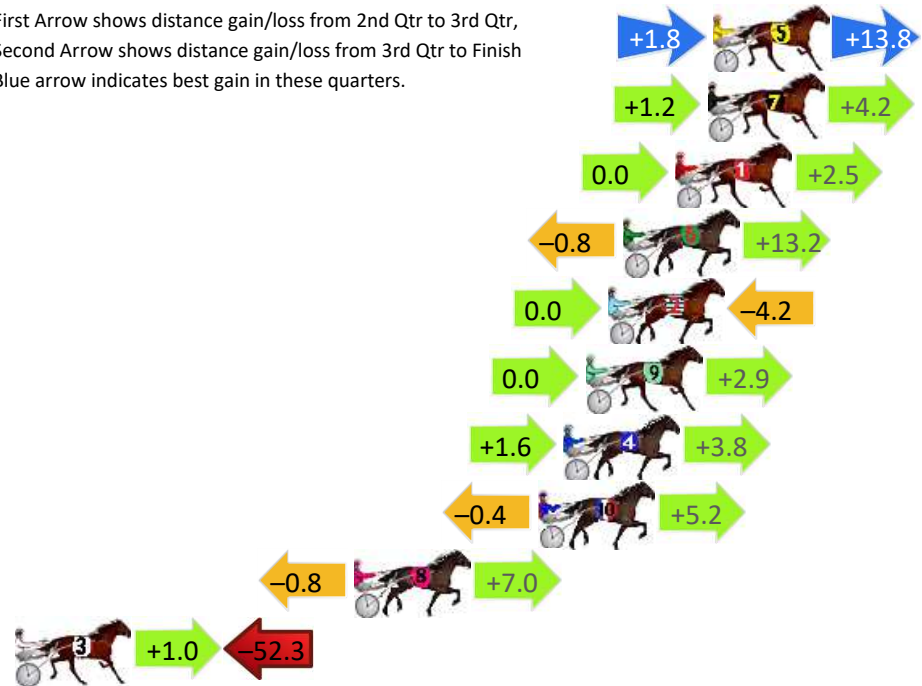

Finish Position and metres gained

First Arrow shows distance gain/loss from 2nd Qtr to 3rd Qtr,
Second Arrow shows distance gain/loss from 3rd Qtr to Finish
Blue arrow indicates best gain in these quarters.

Bathurst Race 3 Distance 2260m

Wednesday, 18 December 2024

Gross Time: 2:46.90 MileRate: 1:58.80 LeadTime: 49.50s First Qtr: 30.00s Second Qtr: 29.70s Third Qtr: 28.20s Fourth Qtr: 29.50s

DATA TABLE: 800 / 400 Posi's are position from leader and (how wide the horse was at that position)

No	Horse	Plc	Mar	800 Posi	400 Posi	Time	3rd Qtr	4th Qt
5	MISTER MANAGER	1	0.0m	15.6m (1)	13.8m (1)	2:46.90	28.09s	28.49s
7	ALWAYSBMYPONY	2	0.2m	5.6m (1)	4.4m (1)	2:46.92	28.12s	29.19s
1	BETTORS HOPE	3	1.5m	4.0m (0)	4.0m (0)	2:47.02	28.20s	29.32s
6	MAGIC MATTEO	4	3.6m	16.0m (0)	16.8m (0)	2:47.18	28.28s	28.53s
2	ROCKET BOY	5	4.2m	0.0m (0)	0.0m (0)	2:47.22	28.19s	29.81s
9	HAPPY REG	6	5.1m	8.0m (0)	8.0m (0)	2:47.29	28.20s	29.29s
4	TITIWHA	7	6.0m	11.4m (1)	9.8m (1)	2:47.36	28.09s	29.22s
10	MARVELLOUS MAC	8	7.0m	11.8m (0)	12.2m (0)	2:47.44	28.24s	29.12s
8	VAMOS	9	14.4m	20.6m (0)	21.4m (0)	2:48.01	28.27s	28.99s
3	TERRYRAMA	10	52.5m	1.2m (1)	0.2m (1)	2:50.96	28.04s	33.34s