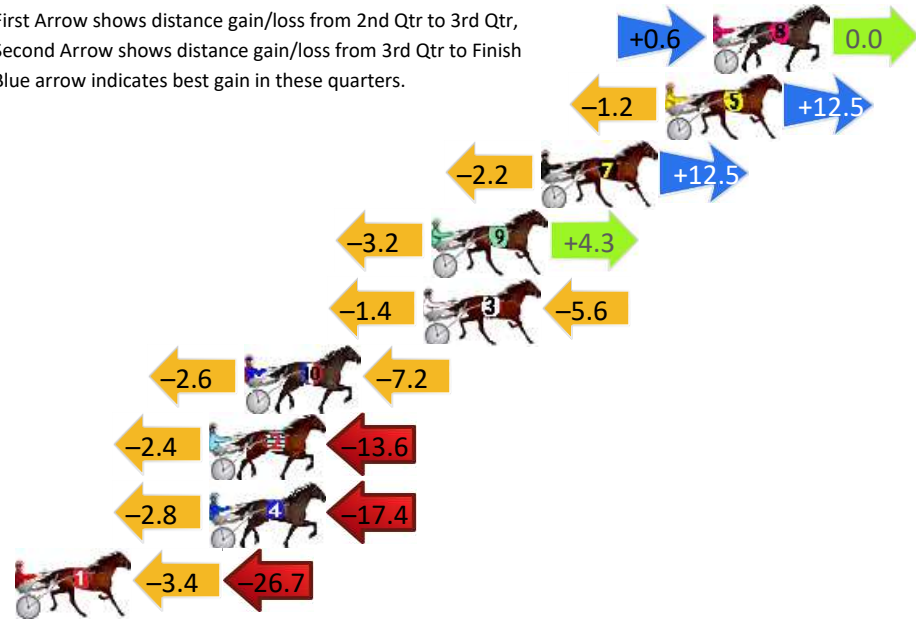

Bathurst Race 1 Distance 2260m

Wednesday, 18 December 2024

Gross Time: 2:45.90 MileRate: 1:58.20 LeadTime: 46.80s First Qtr: 30.60s Second Qtr: 30.80s Third Qtr: 27.90s Fourth Qtr: 29.80s

DATA TABLE: 800 / 400 Posi's are position from leader and (how wide the horse was at that position)

Finish Position and metres gained

First Arrow shows distance gain/loss from 2nd Qtr to 3rd Qtr, Second Arrow shows distance gain/loss from 3rd Qtr to Finish. Blue arrow indicates best gain in these quarters.

DATA TABLE: 800 / 400 Posi's are position from leader and (how wide the horse was at that position)

No	Horse	Plc	Mar	800 Posi	400 Posi	Time	3rd Qtr	4th Qt
1	SHAUN SHANNON	1	0.0m	4.0m (0)	4.0m (0)	2:07.90	29.11s	30.30s
3	UNCLE TONY	2	2.3m	0.0m (0)	0.0m (0)	2:08.08	29.10s	30.77s
6	ONEOFMANY	3	12.9m	12.2m (1)	12.4m (2)	2:08.93	29.11s	30.64s
7	LETSTACOBOUTIT	4	14.0m	2.6m (1)	3.6m (1)	2:09.02	29.15s	31.39s
5	WARRAWEE JACK	5	15.1m	16.4m (1)	15.2m (1)	2:09.11	29.01s	30.59s
2	GRACE SHANNON	6	16.4m	26.6m (0)	20.0m (0)	2:09.21	28.62s	30.33s
4	MONSTER MINT	7	21.5m	7.6m (1)	6.8m (2)	2:09.62	29.01s	31.72s
9	JOHEMIAN	8	22.8m	9.6m (0)	10.4m (0)	2:09.73	29.14s	31.54s
10	LIVE VANCE	9	24.8m	23.0m (1)	19.8m (2)	2:09.89	28.85s	30.98s
8	THEYCALLMEBRUCE	10	27.9m	14.0m (0)	15.4m (0)	2:10.13	29.18s	31.55s