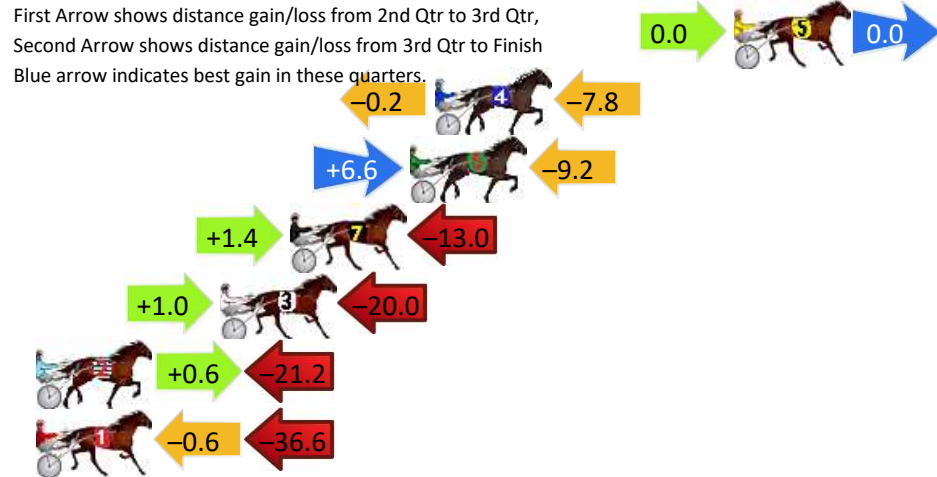

Bathurst Race 8 Distance 1730m

Wednesday, 18 December 2024

Gross Time: 2:05.70 MileRate: 1:56.90 LeadTime: 7.80s First Qtr: 28.40s Second Qtr: 31.70s Third Qtr: 30.00s Fourth Qtr: 27.80s

DATA TABLE: 800 / 400 Posi's are position from leader and (how wide the horse was at that position)

NoHorse	Plc	Mar	800 Posi	400 Posi	Time	3rd Qtr	4th Qt
5 BOULEVARDOFDREAMS	1	0.0m	0.0m (0)	0.0m (0)	2:05.70	30.00s	27.80s
4 BETTING STAR	2	12.0m	4.0m (0)	4.2m (0)	2:06.58	30.04s	28.34s
6 WEAREALLALONE	3	13.0m	10.4m (1)	3.8m (2)	2:06.65	29.55s	28.44s
7 STUDLEIGH MELISE	4	17.8m	6.2m (1)	4.8m (1)	2:07.00	29.93s	28.70s
3 BACKWARDS FIRST	5	20.6m	1.6m (1)	0.6m (1)	2:07.21	29.98s	29.18s
2 CALL ME MILLIE	6	33.0m	12.4m (0)	11.8m (1)	2:08.11	30.01s	29.27s
1 JOSEY MINT	7	45.2m	8.0m (0)	8.6m (0)	2:09.00	30.14s	30.33s

Finish Position and metres gained

8
0
0

Visual positions in race at 2nd Quarter