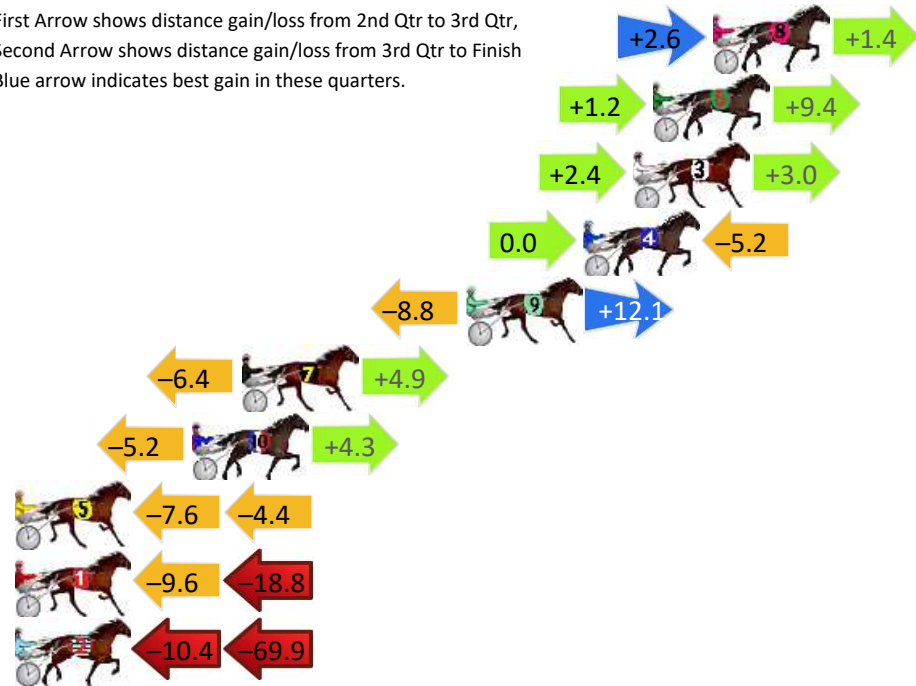

Finish Position and metres gained

First Arrow shows distance gain/loss from 2nd Qtr to 3rd Qtr, Second Arrow shows distance gain/loss from 3rd Qtr to Finish
Blue arrow indicates best gain in these quarters.

Bathurst Race 5 Distance 1730m

Wednesday, 18 December 2024

Gross Time: 2:02.70 MileRate: 1:54.10 LeadTime: 8.00s First Qtr: 26.40s Second Qtr: 31.10s Third Qtr: 27.70s Fourth Qtr: 29.50s

DATA TABLE: 800 / 400 Posi's are position from leader and (how wide the horse was at that position)