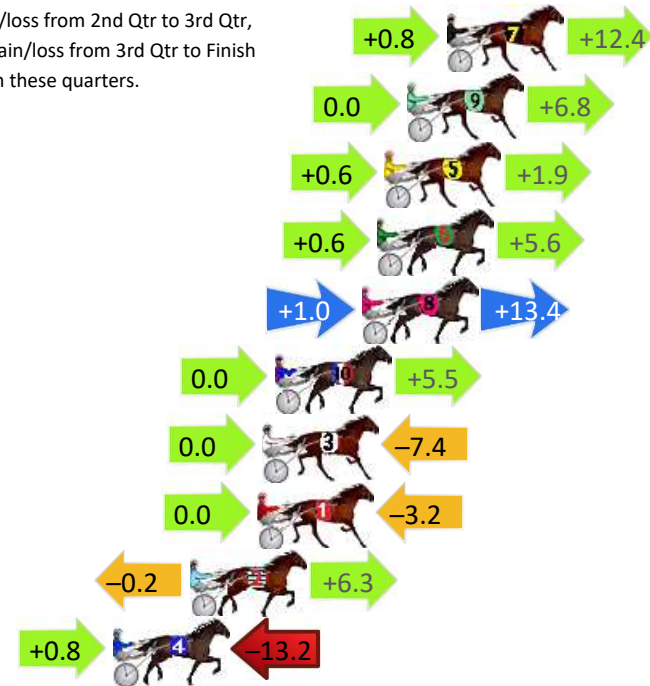

Finish Position and metres gained

First Arrow shows distance gain/loss from 2nd Qtr to 3rd Qtr, Second Arrow shows distance gain/loss from 3rd Qtr to Finish
Blue arrow indicates best gain in these quarters.

800

Visual positions in race at 2nd Quarter

400

Visual positions in race at 3rd Quarter

Bathurst Race 6 Distance 2260m

Wednesday, 18 December 2024

Gross Time: 2:47.30 MileRate: 1:59.10 LeadTime: 47.20s First Qtr: 31.00s Second Qtr: 30.50s Third Qtr: 29.00s Fourth Qtr: 29.60s

DATA TABLE: 800 / 400 Posi's are position from leader and (how wide the horse was at that position)

No	Horse	Plc	Mar	800 Posi	400 Posi	Time	3rd Qtr	4th Qt
7	FOUR STAR LINCOLN	1	0.0m	13.2m (1)	12.4m (1)	2:47.30	28.95s	28.69s
9	SKYE MARY MAC	2	1.6m	8.4m (0)	8.4m (0)	2:47.42	29.01s	29.10s
5	A LIL BIT OF LOVE	3	2.5m	5.0m (1)	4.4m (1)	2:47.49	28.96s	29.46s
6	ESTHER RISING	4	2.8m	9.0m (1)	8.4m (1)	2:47.52	28.96s	29.19s
8	SPECIAL SPIN	5	3.4m	17.8m (1)	16.8m (1)	2:47.56	28.94s	28.61s
10	ROCKNROLL RAMBO	6	6.9m	12.4m (0)	12.4m (0)	2:47.84	29.00s	29.20s
3	BARRY LIMBO	7	7.4m	0.0m (0)	0.0m (0)	2:47.87	28.99s	30.14s
1	REASON TO PARTY	8	7.6m	4.4m (0)	4.4m (0)	2:47.89	29.00s	29.84s
2	STUDLEIGH STARLITE	9	10.3m	16.4m (0)	16.6m (0)	2:48.10	29.02s	29.14s
4	SNAKESKIN	10	13.4m	1.0m (1)	0.2m (1)	2:48.34	28.93s	30.57s