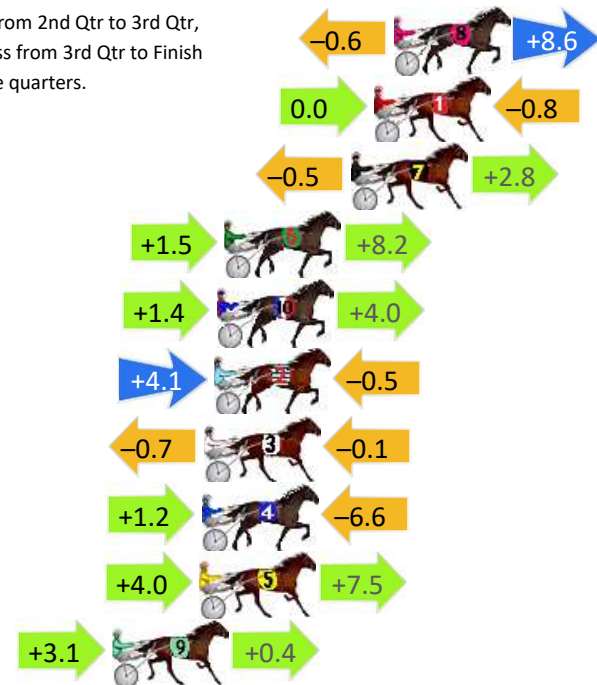

Penrith Race 1 Distance 2125m

Thursday, 19 December 2024

Gross Time: 2:35.00 MileRate: 1:57.40 LeadTime: 36.70s First Qtr: 30.50s Second Qtr: 30.00s Third Qtr: 28.30s Fourth Qtr: 29.50s

DATA TABLE: 800 / 400 Posi's are position from leader and (how wide the horse was at that position)

No	Horse	Plc	Mar	800 Posi	400 Posi	Time	3rd Qtr	4th Qt
8	ADMIRABLE	1	0.0m	8.0m (0)	8.6m (0)	2:35.00	28.36s	28.88s
1	MAJOR STATEMENT	2	0.8m	0.0m (0)	0.0m (0)	2:35.06	28.30s	29.56s
7	SELSEY BILL	3	1.7m	4.0m (0)	4.5m (0)	2:35.13	28.34s	29.31s
6	POLKA DELIGHT	4	6.8m	16.5m (0)	15.0m (0)	2:35.53	28.22s	28.95s
10	ITZMINEONTHELINE	5	7.1m	12.5m (0)	11.1m (1)	2:35.55	28.22s	29.25s
2	MAID OF MONEY	6	7.2m	10.8m (1)	6.7m (2)	2:35.56	28.02s	29.58s
3	ROCKNROLL GIG	7	7.6m	6.8m (1)	7.5m (1)	2:35.59	28.36s	29.55s
4	DENNY ROCKS	8	7.7m	2.3m (1)	1.1m (1)	2:35.60	28.22s	30.02s
5	DAN FERNANDO	9	7.8m	19.3m (1)	15.3m (1)	2:35.60	28.04s	29.00s
9	JUSTA DRAGON	10	11.3m	14.8m (1)	11.7m (2)	2:35.87	28.10s	29.53s

Finish Position and metres gained

First Arrow shows distance gain/loss from 2nd Qtr to 3rd Qtr, Second Arrow shows distance gain/loss from 3rd Qtr to Finish Blue arrow indicates best gain in these quarters.