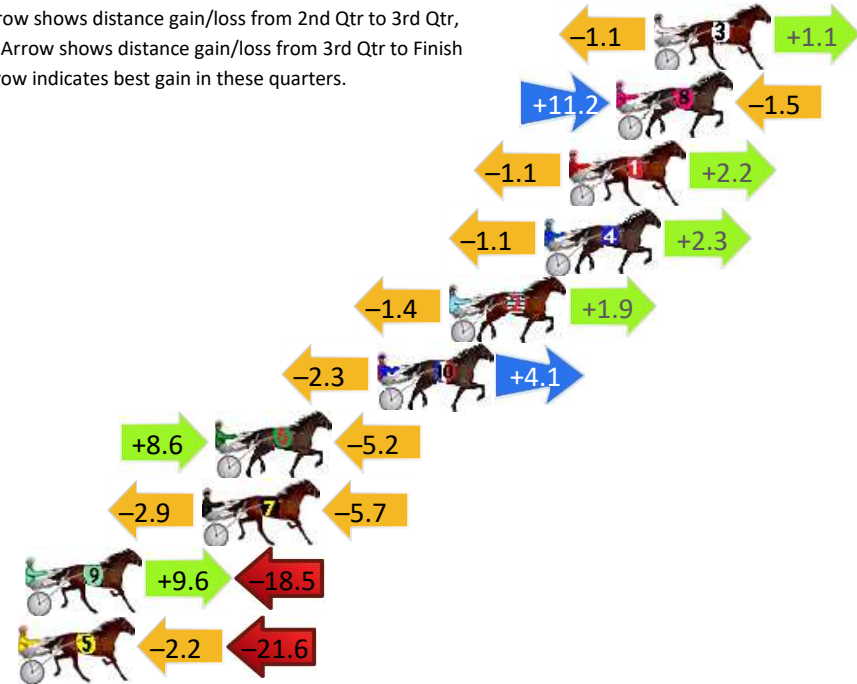

Finish Position and metres gained

First Arrow shows distance gain/loss from 2nd Qtr to 3rd Qtr, Second Arrow shows distance gain/loss from 3rd Qtr to Finish
Blue arrow indicates best gain in these quarters.

800

Visual positions in race at 2nd Quarter

400

Visual positions in race at 3rd Quarter

Penrith Race 4 Distance 1720m

Thursday, 19 December 2024

Gross Time: 2:03.80 MileRate: 1:55.80 LeadTime: 7.30s First Qtr: 28.40s Second Qtr: 30.80s Third Qtr: 28.70s Fourth Qtr: 28.60s

DATA TABLE: 800 / 400 Posi's are position from leader and (how wide the horse was at that position)

No	Horse	Plc	Mar	800 Posi	400 Posi	Time	3rd Qtr	4th Qt
3	KARINYA GILL	1	0.0m	0.0m (0)	1.1m (0)	2:03.80	28.78s	28.52s
8	SHARPER MEMORY	2	1.5m	11.2m (2)	0.0m (2)	2:03.91	27.90s	28.71s
1	THE METAL FLYER	3	3.4m	4.5m (0)	5.6m (0)	2:04.06	28.78s	28.46s
4	JAKCAM FLYER	4	4.4m	5.6m (1)	6.7m (2)	2:04.13	28.78s	28.45s
2	PEACE OF HEAVEN	5	8.2m	8.7m (0)	10.1m (0)	2:04.42	28.80s	28.50s
10	PELIGROSO	6	11.1m	12.9m (0)	15.2m (0)	2:04.63	28.86s	28.35s
6	RIO DE JANEIRO BLUE	7	17.6m	21.0m (1)	12.4m (2)	2:05.12	28.08s	29.04s
7	FATHER BOB	8	18.1m	9.5m (1)	12.4m (1)	2:05.16	28.90s	29.08s
9	THATS ART	9	25.2m	16.3m (2)	6.7m (3)	2:05.69	28.02s	30.01s
5	MONEYS ON MATILDA	10	25.5m	1.7m (1)	3.9m (1)	2:05.72	28.86s	30.24s