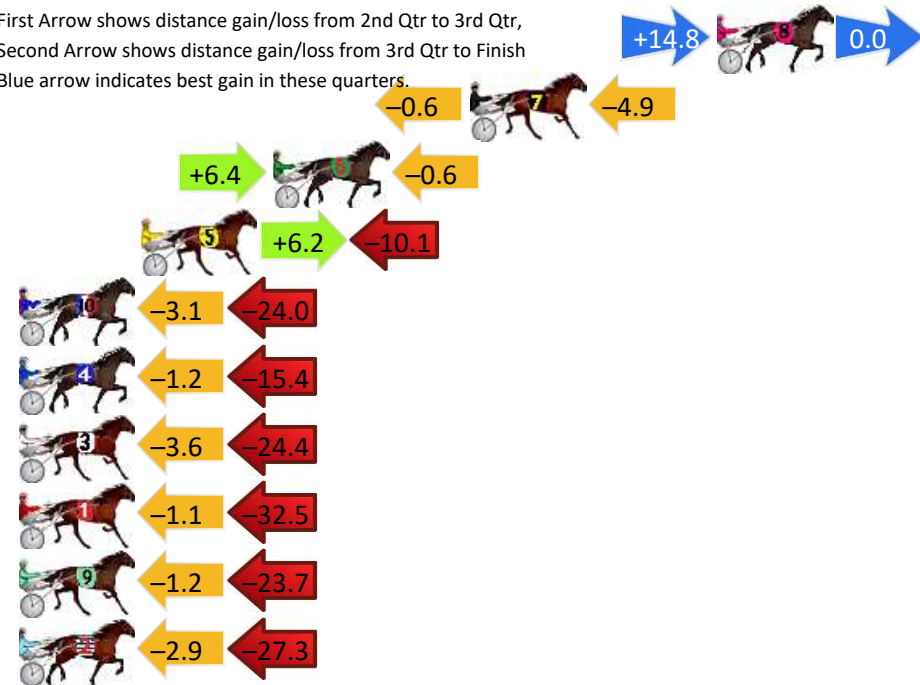

Finish Position and metres gained

First Arrow shows distance gain/loss from 2nd Qtr to 3rd Qtr, Second Arrow shows distance gain/loss from 3rd Qtr to Finish Blue arrow indicates best gain in these quarters.

DATA TABLE: 800 / 400 Posi's are position from leader and (how wide the horse was at that position)

No	Horse	Plc	Mar	800 Posi	400 Posi	Time	3rd Qtr	4th Qt
6	SARA TA SLOY	1	0.0m	0.6m (1)	0.0m (1)	2:05.40	27.96s	28.20s
9	IMA QUEEN BEE	2	10.8m	18.4m (1)	10.9m (2)	2:06.20	27.48s	28.24s
4	SILVER MYSTIQUE	3	12.3m	5.2m (1)	6.9m (1)	2:06.31	28.12s	28.63s
2	JACQUELINE ROSE	4	14.9m	9.8m (1)	13.2m (1)	2:06.50	28.24s	28.38s
8	CHARLIES ACE	5	15.8m	13.8m (1)	6.9m (2)	2:06.57	27.52s	28.89s
7	MIZZZ ADELE	6	16.7m	4.6m (0)	5.7m (0)	2:06.64	28.08s	29.04s
5	PLAYFUL MISS	7	19.9m	13.5m (0)	14.9m (0)	2:06.87	28.10s	28.63s
3	TIGER TOMMY	8	27.5m	9.2m (0)	10.3m (0)	2:07.44	28.08s	29.52s
1	CRUSADER MISS	9	30.9m	0.0m (0)	1.2m (0)	2:07.69	28.08s	30.41s