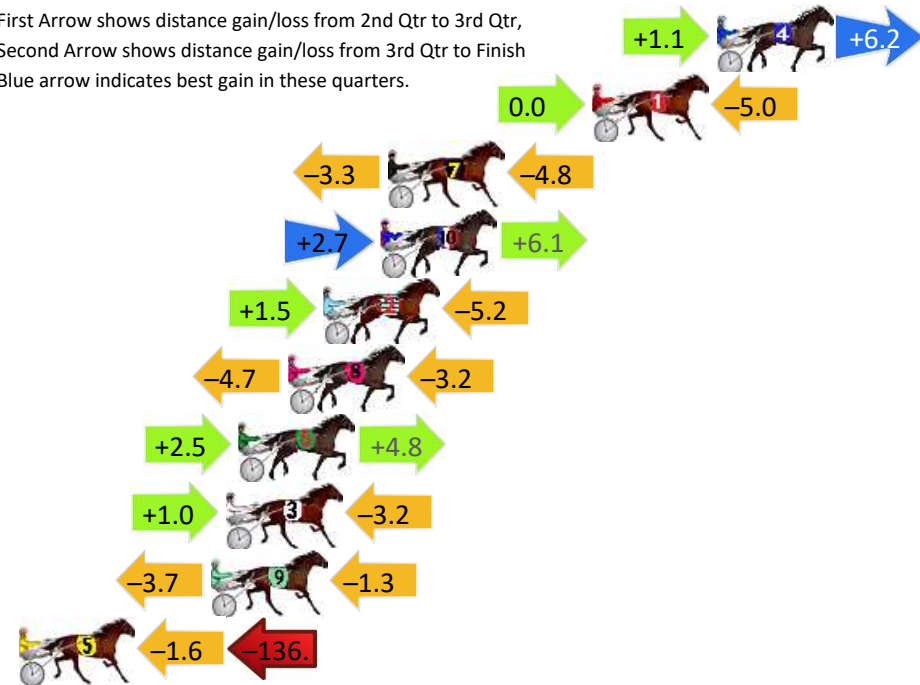

Finish Position and metres gained

First Arrow shows distance gain/loss from 2nd Qtr to 3rd Qtr, Second Arrow shows distance gain/loss from 3rd Qtr to Finish
Blue arrow indicates best gain in these quarters.

800

Visual positions in race at 2nd Quarter

400

Visual positions in race at 3rd Quarter

Penrith Race 7 Distance 1720m

Thursday, 19 December 2024

Gross Time: 2:04.30 MileRate: 1:56.30 LeadTime: 7.60s First Qtr: 29.40s Second Qtr: 29.70s Third Qtr: 28.50s Fourth Qtr: 29.10s

DATA TABLE: 800 / 400 Posi's are position from leader and (how wide the horse was at that position)

No	Horse	Plc	Mar	800 Posi	400 Posi	Time	3rd Qtr	4th Qt
4	GUNFORHIRE	1	0.0m	7.3m (1)	6.2m (2)	2:04.30	28.42s	28.66s
1	MEMPHIS FURY	2	5.0m	0.0m (0)	0.0m (0)	2:04.68	28.50s	29.48s
7	HOLZHAUER	3	13.2m	5.1m (0)	8.4m (0)	2:05.31	28.74s	29.51s
10	HOT CRUISE CONTROL	4	13.5m	22.3m (1)	19.6m (2)	2:05.33	28.32s	28.73s
2	TOMMYS LUCK	5	15.8m	12.1m (1)	10.6m (2)	2:05.51	28.40s	29.55s
8	OURSURFINSAFARI	6	17.2m	9.3m (0)	14.0m (0)	2:05.61	28.84s	29.41s
6	BIRDY GAL	7	19.2m	26.5m (1)	24.0m (2)	2:05.77	28.34s	28.85s
3	PUPPETEER	8	19.7m	17.5m (1)	16.5m (1)	2:05.80	28.44s	29.42s
9	CONSIDER IT DONE	9	20.3m	15.3m (0)	19.0m (0)	2:05.85	28.78s	29.29s
5	TEARIN UP THE SAND	10	140.3m	2.3m (1)	3.9m (1)	2:15.01	28.62s	39.53s