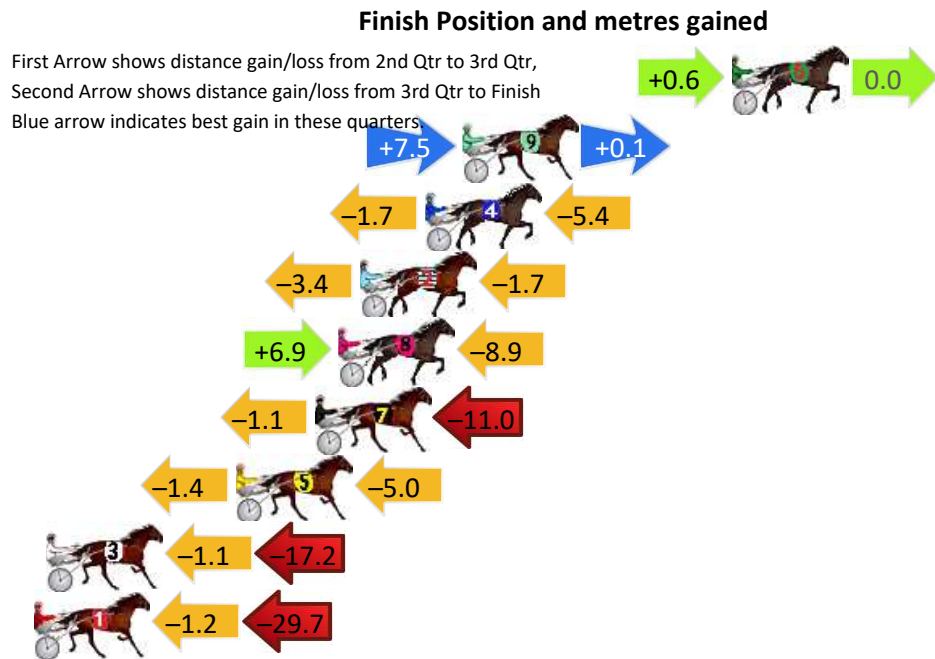

Finish Position and metres gained

First Arrow shows distance gain/loss from 2nd Qtr to 3rd Qtr, Second Arrow shows distance gain/loss from 3rd Qtr to Finish Blue arrow indicates best gain in these quarters.

800

Visual positions in race at 2nd Quarter

400

Visual positions in race at 3rd Quarter

Penrith Race 2 Distance 1720m

Thursday, 19 December 2024

Gross Time: 2:05.40 MileRate: 1:57.30 LeadTime: 7.70s First Qtr: 31.10s Second Qtr: 30.40s Third Qtr: 28.00s Fourth Qtr: 28.20s

DATA TABLE: 800 / 400 Posi's are position from leader and (how wide the horse was at that position)

No	Horse	Plc	Mar	800 Posi	400 Posi	Time	3rd Qtr	4th Qt
6	SARA TA SLOY	1	0.0m	0.6m (1)	0.0m (1)	2:05.40	27.96s	28.20s
9	IMA QUEEN BEE	2	10.8m	18.4m (1)	10.9m (2)	2:06.20	27.48s	28.24s
4	SILVER MYSTIQUE	3	12.3m	5.2m (1)	6.9m (1)	2:06.31	28.12s	28.63s
2	JACQUELINE ROSE	4	14.9m	9.8m (1)	13.2m (1)	2:06.50	28.24s	28.38s
8	CHARLIES ACE	5	15.8m	13.8m (1)	6.9m (2)	2:06.57	27.52s	28.89s
7	MIZZZ ADELE	6	16.7m	4.6m (0)	5.7m (0)	2:06.64	28.08s	29.04s
5	PLAYFUL MISS	7	19.9m	13.5m (0)	14.9m (0)	2:06.87	28.10s	28.63s
3	TIGER TOMMY	8	27.5m	9.2m (0)	10.3m (0)	2:07.44	28.08s	29.52s
1	CRUSADER MISS	9	30.9m	0.0m (0)	1.2m (0)	2:07.69	28.08s	30.41s