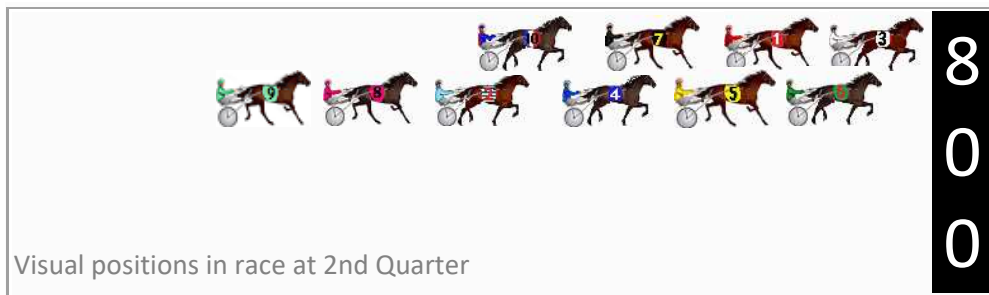

Finish Position and metres gained

First Arrow shows distance gain/loss from 2nd Qtr to 3rd Qtr, Second Arrow shows distance gain/loss from 3rd Qtr to Finish
Blue arrow indicates best gain in these quarters.

DATA TABLE: 800 / 400 Posi's are position from leader and (how wide the horse was at that position)

No	Horse	Plc	Mar	800 Posi	400 Posi	Time	3rd Qtr	4th Qt
1	SHADES OF HEAVEN	1	0.0m	4.2m (0)	3.9m (0)	2:02.40	28.48s	28.42s
4	PROMISING	2	1.5m	10.7m (1)	10.1m (2)	2:02.51	28.46s	28.09s
9	PROMISELAND	3	2.1m	24.6m (1)	14.1m (2)	2:02.56	27.76s	27.86s
10	ONE FOR THE RODI	4	2.1m	14.1m (0)	12.1m (0)	2:02.56	28.36s	28.00s
7	SAHARA SIROCCO	5	2.6m	9.0m (0)	7.9m (0)	2:02.60	28.42s	28.34s
3	EAGLE WATCH	6	4.3m	0.0m (0)	0.0m (0)	2:02.72	28.50s	29.02s
2	CAPTAIN RITCHIE	7	10.5m	15.8m (1)	14.6m (1)	2:03.19	28.42s	28.45s
5	JALANEEL	8	20.4m	6.2m (1)	5.6m (2)	2:03.94	28.46s	29.84s
8	CAULONIA COURAGE	9	20.5m	20.3m (1)	18.0m (2)	2:03.94	28.34s	28.96s
6	TOTAL DIVA	10	23.3m	1.7m (1)	2.3m (1)	2:04.16	28.54s	30.30s