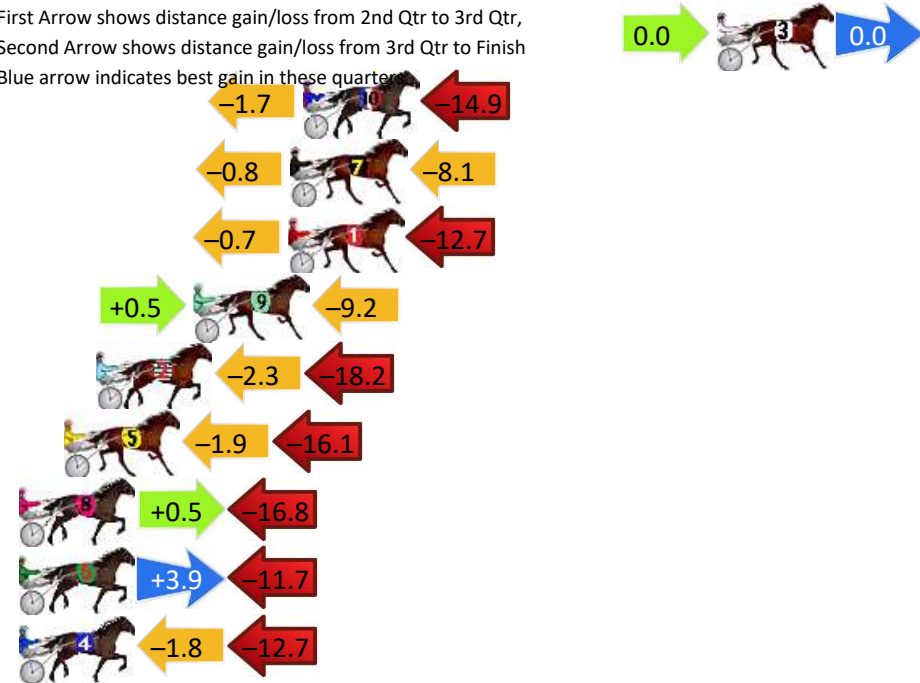

Penrith Race 8 Distance 1720m

Thursday, 19 December 2024

Gross Time: 2:06.80 MileRate: 1:58.70 LeadTime: 7.60s First Qtr: 30.80s Second Qtr: 31.10s Third Qtr: 29.40s Fourth Qtr: 27.90s

DATA TABLE: 800 / 400 Posi's are position from leader and (how wide the horse was at that position)

No	Horse	Plc	Mar	800 Posi	400 Posi	Time	3rd Qtr	4th Qt
3	MADAZALWAYS	1	0.0m	0.0m (0)	0.0m (0)	2:06.80	29.40s	27.90s
10	ULTIMATE AD	2	16.6m	0.0m (1)	1.7m (1)	2:08.02	29.52s	29.00s
7	LANI KAI BEACH	3	17.1m	8.2m (0)	9.0m (0)	2:08.05	29.44s	28.51s
1	TOP THE ACE	4	17.2m	3.8m (0)	4.5m (0)	2:08.06	29.44s	28.84s
9	KNIGHT WALKER	5	21.0m	12.3m (0)	11.8m (1)	2:08.34	29.34s	28.60s
2	RUM DELIGHT	6	24.9m	4.4m (1)	6.7m (1)	2:08.63	29.56s	29.25s
5	HEAVENLY BELLE	7	26.2m	8.2m (1)	10.1m (2)	2:08.72	29.52s	29.10s
8	PRINCE POTTER	8	28.6m	12.3m (1)	11.8m (3)	2:08.90	29.34s	29.16s
6	GENTLE GIANT	9	28.6m	20.8m (1)	16.9m (2)	2:08.90	29.08s	28.80s
4	TEAM OF STARZZZ	10	31.2m	16.7m (1)	18.5m (1)	2:09.09	29.50s	28.87s

Finish Position and metres gained

First Arrow shows distance gain/loss from 2nd Qtr to 3rd Qtr, Second Arrow shows distance gain/loss from 3rd Qtr to Finish. Blue arrow indicates best gain in these quarters.

800

Visual positions in race at 2nd Quarter