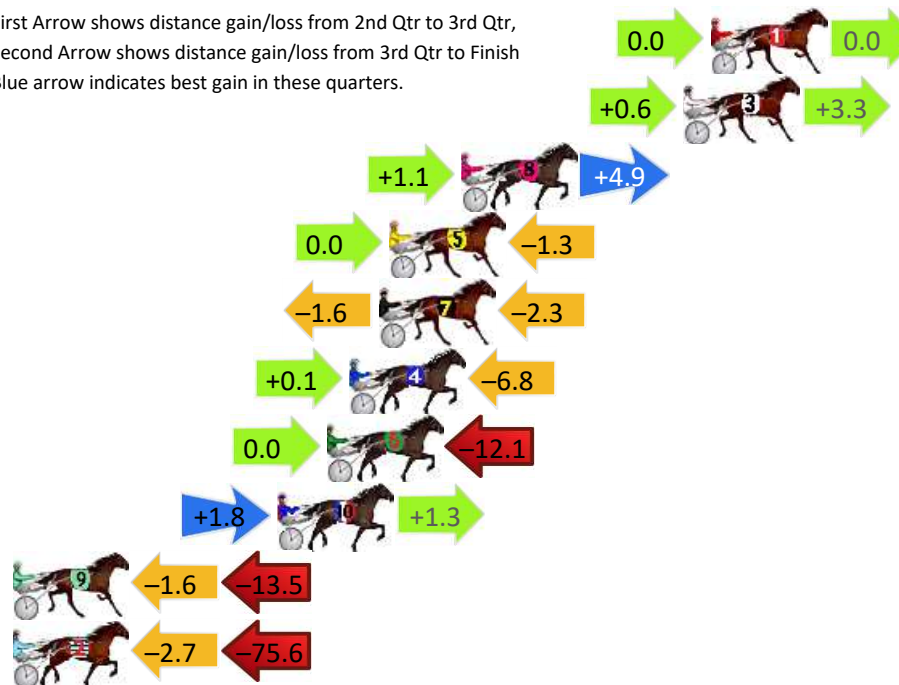

Penrith Race 9 Distance 1720m

Thursday, 19 December 2024

Gross Time: 2:07.10 MileRate: 1:58.90 LeadTime: 7.50s First Qtr: 30.30s Second Qtr: 30.90s Third Qtr: 29.10s Fourth Qtr: 29.30s

DATA TABLE: 800 / 400 Posi's are position from leader and (how wide the horse was at that position)

No	Horse	Plc	Mar	800 Posi	400 Posi	Time	3rd Qtr	4th Qt
1	PARADIGM	1	0.0m	0.0m (0)	0.0m (0)	2:07.10	29.10s	29.30s
3	LOCKITINEDDY	2	1.1m	5.0m (0)	4.4m (0)	2:07.18	29.06s	29.06s
8	TRISTAR FOR CHRIS	3	10.0m	16.0m (1)	14.9m (2)	2:07.87	29.02s	28.99s
5	SCANDALIZING	4	12.9m	11.6m (1)	11.6m (1)	2:08.09	29.10s	29.45s
7	BEYONDREASON	5	13.3m	9.4m (0)	11.0m (0)	2:08.12	29.22s	29.52s
4	ART OF RHYTHM	6	14.5m	7.8m (1)	7.7m (1)	2:08.21	29.10s	29.85s
6	OUR THUNDER	7	15.4m	3.3m (1)	3.3m (1)	2:08.28	29.10s	30.24s
10	THE COUNTY SHERIFF	8	17.4m	20.5m (1)	18.7m (2)	2:08.44	28.98s	29.28s
9	IM NO GIFT	9	36.1m	21.0m (0)	22.6m (1)	2:09.87	29.22s	30.43s
2	TRIPLE SPEED	10	91.6m	13.3m (0)	16.0m (0)	2:14.14	29.30s	35.18s

Finish Position and metres gained

First Arrow shows distance gain/loss from 2nd Qtr to 3rd Qtr, Second Arrow shows distance gain/loss from 3rd Qtr to Finish
Blue arrow indicates best gain in these quarters.

800

Visual positions in race at 2nd Quarter