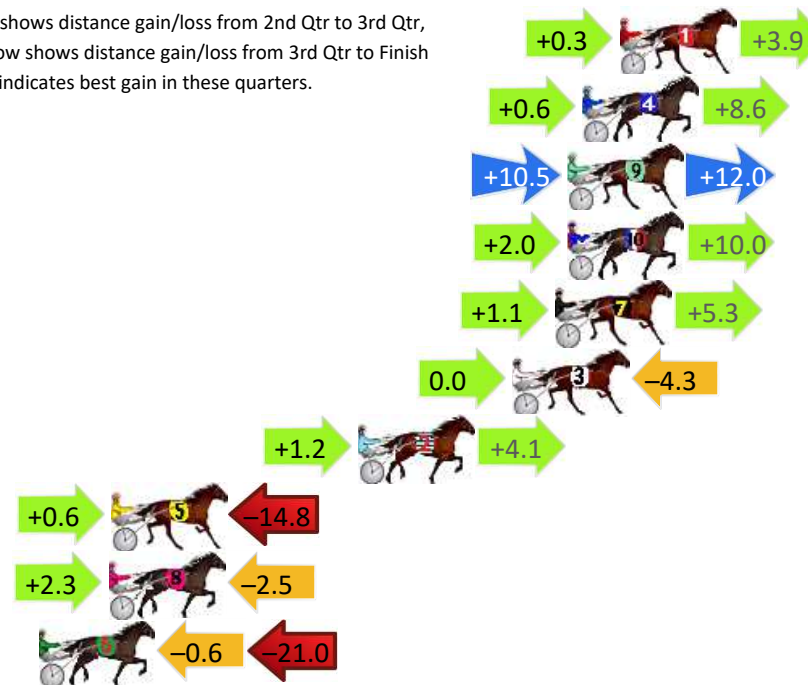

Finish Position and metres gained

First Arrow shows distance gain/loss from 2nd Qtr to 3rd Qtr, Second Arrow shows distance gain/loss from 3rd Qtr to Finish
Blue arrow indicates best gain in these quarters.

800

Visual positions in race at 2nd Quarter

400

Visual positions in race at 3rd Quarter

Penrith Race 5 Distance 1720m

Thursday, 19 December 2024

Gross Time: 2:02.40 MileRate: 1:54.50 LeadTime: 7.30s First Qtr: 28.30s Second Qtr: 29.60s Third Qtr: 28.50s Fourth Qtr: 28.70s

DATA TABLE: 800 / 400 Posi's are position from leader and (how wide the horse was at that position)

No	Horse	Plc	Mar	800 Posi	400 Posi	Time	3rd Qtr	4th Qt
1	SHADES OF HEAVEN	1	0.0m	4.2m (0)	3.9m (0)	2:02.40	28.48s	28.42s
4	PROMISING	2	1.5m	10.7m (1)	10.1m (2)	2:02.51	28.46s	28.09s
9	PROMISELAND	3	2.1m	24.6m (1)	14.1m (2)	2:02.56	27.76s	27.86s
10	ONE FOR THE RODI	4	2.1m	14.1m (0)	12.1m (0)	2:02.56	28.36s	28.00s
7	SAHARA SIROCCO	5	2.6m	9.0m (0)	7.9m (0)	2:02.60	28.42s	28.34s
3	EAGLE WATCH	6	4.3m	0.0m (0)	0.0m (0)	2:02.72	28.50s	29.02s
2	CAPTAIN RITCHIE	7	10.5m	15.8m (1)	14.6m (1)	2:03.19	28.42s	28.45s
5	JALANEEL	8	20.4m	6.2m (1)	5.6m (2)	2:03.94	28.46s	29.84s
8	CAULONIA COURAGE	9	20.5m	20.3m (1)	18.0m (2)	2:03.94	28.34s	28.96s
6	TOTAL DIVA	10	23.3m	1.7m (1)	2.3m (1)	2:04.16	28.54s	30.30s