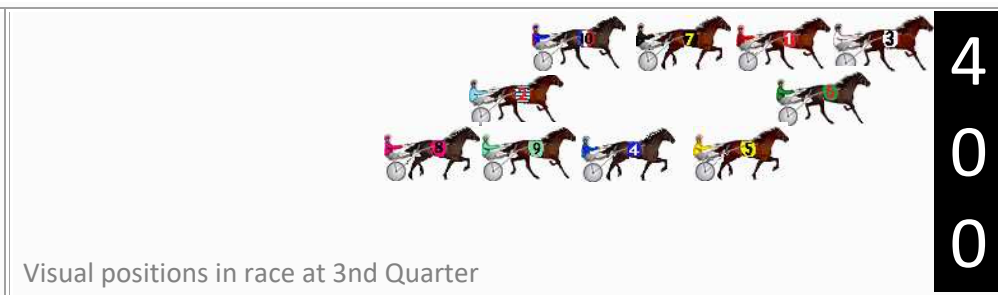

Finish Position and metres gained

First Arrow shows distance gain/loss from 2nd Qtr to 3rd Qtr, Second Arrow shows distance gain/loss from 3rd Qtr to Finish
Blue arrow indicates best gain in these quarters.

DATA TABLE: 800 / 400 Posi's are position from leader and (how wide the horse was at that position)

No	Horse	Plc	Mar	800 Posi	400 Posi	Time	3rd Qtr	4th Qt
1	SHADES OF HEAVEN	1	0.0m	4.2m (0)	3.9m (0)	2:02.40	28.48s	28.42s
4	PROMISING	2	1.5m	10.7m (1)	10.1m (2)	2:02.51	28.46s	28.09s
9	PROMISELAND	3	2.1m	24.6m (1)	14.1m (2)	2:02.56	27.76s	27.86s
10	ONE FOR THE RODI	4	2.1m	14.1m (0)	12.1m (0)	2:02.56	28.36s	28.00s
7	SAHARA SIROCCO	5	2.6m	9.0m (0)	7.9m (0)	2:02.60	28.42s	28.34s
3	EAGLE WATCH	6	4.3m	0.0m (0)	0.0m (0)	2:02.72	28.50s	29.02s
2	CAPTAIN RITCHIE	7	10.5m	15.8m (1)	14.6m (1)	2:03.19	28.42s	28.45s
5	JALANEEL	8	20.4m	6.2m (1)	5.6m (2)	2:03.94	28.46s	29.84s
8	CAULONIA COURAGE	9	20.5m	20.3m (1)	18.0m (2)	2:03.94	28.34s	28.96s
6	TOTAL DIVA	10	23.3m	1.7m (1)	2.3m (1)	2:04.16	28.54s	30.30s