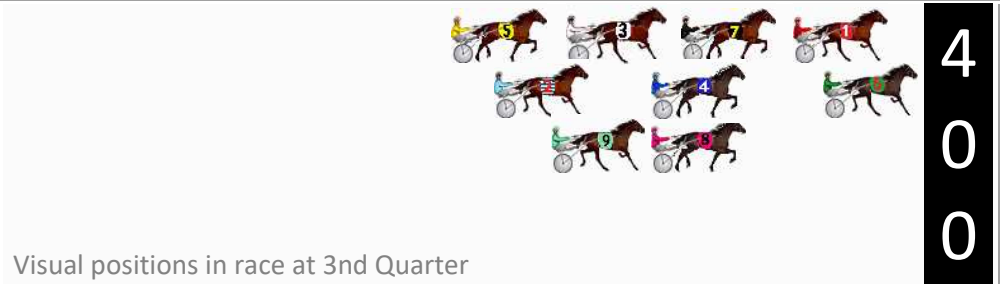

Finish Position and metres gained

First Arrow shows distance gain/loss from 2nd Qtr to 3rd Qtr, Second Arrow shows distance gain/loss from 3rd Qtr to Finish Blue arrow indicates best gain in these quarters.

DATA TABLE: 800 / 400 Posi's are position from leader and (how wide the horse was at that position)

No	Horse	Plc	Mar	800 Posi	400 Posi	Time	3rd Qtr	4th Qt
6	SARA TA SLOY	1	0.0m	0.6m (1)	0.0m (1)	2:05.40	27.96s	28.20s
9	IMA QUEEN BEE	2	10.8m	18.4m (1)	10.9m (2)	2:06.20	27.48s	28.24s
4	SILVER MYSTIQUE	3	12.3m	5.2m (1)	6.9m (1)	2:06.31	28.12s	28.63s
2	JACQUELINE ROSE	4	14.9m	9.8m (1)	13.2m (1)	2:06.50	28.24s	28.38s
8	CHARLIES ACE	5	15.8m	13.8m (1)	6.9m (2)	2:06.57	27.52s	28.89s
7	MIZZZ ADELE	6	16.7m	4.6m (0)	5.7m (0)	2:06.64	28.08s	29.04s
5	PLAYFUL MISS	7	19.9m	13.5m (0)	14.9m (0)	2:06.87	28.10s	28.63s
3	TIGER TOMMY	8	27.5m	9.2m (0)	10.3m (0)	2:07.44	28.08s	29.52s
1	CRUSADER MISS	9	30.9m	0.0m (0)	1.2m (0)	2:07.69	28.08s	30.41s