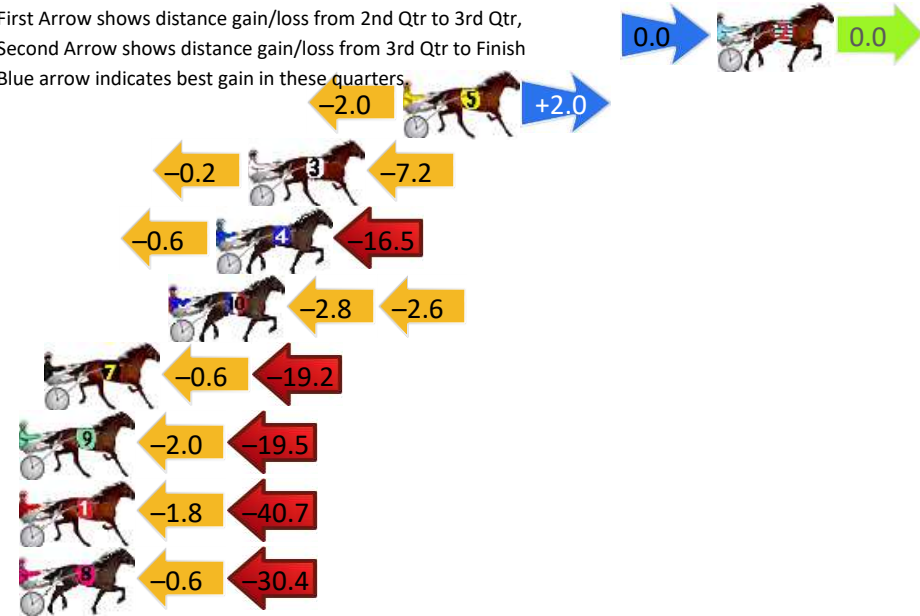

Wagga Riverina Race 8 Distance 1740m

Friday, 20 December 2024

Gross Time: 2:03.30 MileRate: 1:54.10 LeadTime: 8.50s First Qtr: 27.40s Second Qtr: 30.00s Third Qtr: 28.90s Fourth Qtr: 28.50s

DATA TABLE: 800 / 400 Posi's are position from leader and (how wide the horse was at that position)

No	Horse	Plc	Mar	800 Posi	400 Posi	Time	3rd Qtr	4th Qt
2	CORTEZ	1	0.0m	0.0m (0)	0.0m (0)	2:03.30	28.90s	28.50s
5	LEXYS ON SONG	2	12.6m	12.6m (0)	14.6m (0)	2:04.24	29.04s	28.36s
3	ALWAYSATTHEBEACH	3	18.8m	11.4m (1)	11.6m (2)	2:04.71	28.92s	29.01s
4	SHES NO HONEY	4	20.1m	3.0m (1)	3.6m (1)	2:04.80	28.95s	29.67s
10	ANGLE DEE JAY	5	22.0m	16.6m (0)	19.4m (0)	2:04.95	29.10s	28.68s
7	BONDI LASS	6	27.0m	7.2m (1)	7.8m (1)	2:05.32	28.95s	29.86s
9	SWEET OPTIONS	7	29.7m	8.2m (0)	10.2m (0)	2:05.52	29.05s	29.88s
1	HESHARLEY	8	46.5m	4.0m (0)	5.8m (0)	2:06.78	29.05s	31.38s
8	ALTA BAYAMO	9	46.8m	15.8m (1)	16.4m (2)	2:06.80	28.96s	30.65s

Finish Position and metres gained

First Arrow shows distance gain/loss from 2nd Qtr to 3rd Qtr, Second Arrow shows distance gain/loss from 3rd Qtr to Finish
Blue arrow indicates best gain in these quarters.

800

Visual positions in race at 2nd Quarter