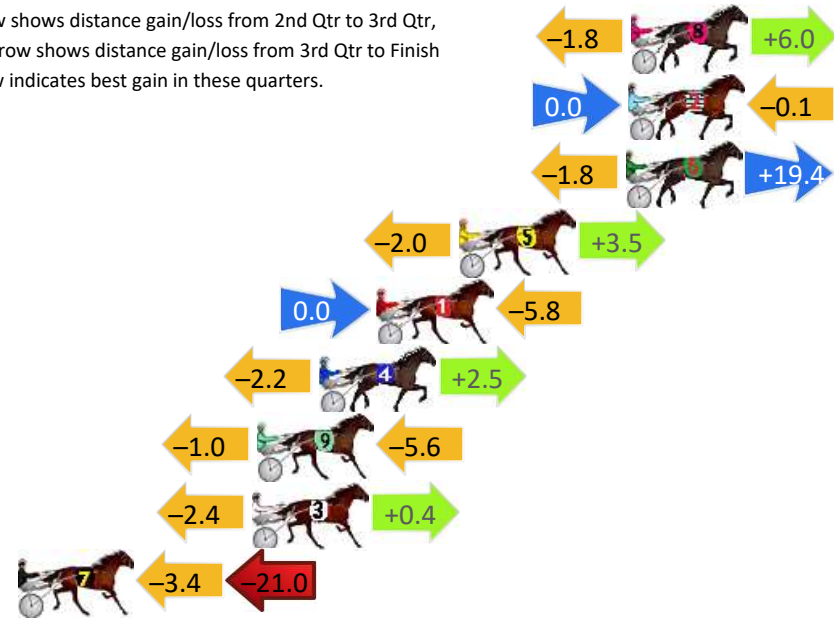

## Finish Position and metres gained

First Arrow shows distance gain/loss from 2nd Qtr to 3rd Qtr, Second Arrow shows distance gain/loss from 3rd Qtr to Finish. Blue arrow indicates best gain in these quarters.

Visual positions in race at 2nd Quarter

Visual positions in race at 3rd Quarter

# Wagga Riverina Race 5 Distance 2270m

Friday, 20 December 2024

Gross Time: 2:41.50 MileRate: 1:54.50 LeadTime: 47.10s First Qtr: 29.10s Second Qtr: 29.10s Third Qtr: 27.80s Fourth Qtr: 28.40s

DATA TABLE: 800 / 400 Posi's are position from leader and (how wide the horse was at that position)

## Finish Position and metres gained

First Arrow shows distance gain/loss from 2nd Qtr to 3rd Qtr, Second Arrow shows distance gain/loss from 3rd Qtr to Finish  
Blue arrow indicates best gain in these quarters.