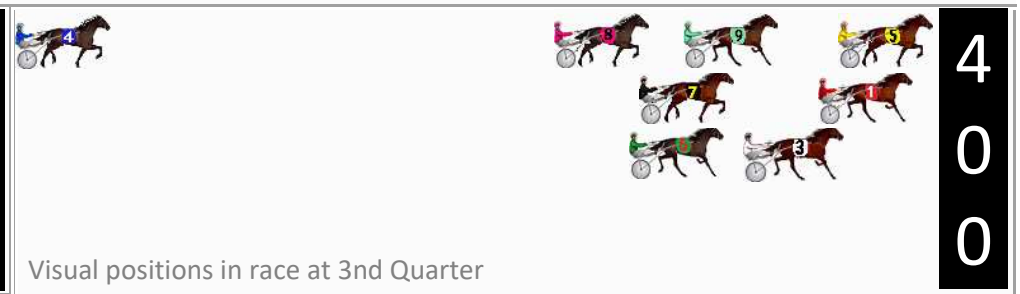

Wagga Riverina Race 6 Distance 1740m

Friday, 20 December 2024

Gross Time: 2:07.00 MileRate: 1:57.40 LeadTime: 9.00s First Qtr: 29.00s Second Qtr: 31.50s Third Qtr: 29.20s Fourth Qtr: 28.30s

DATA TABLE: 800 / 400 Posi's are position from leader and (how wide the horse was at that position)

NoHorse	Plc	Mar	800 Posi	400 Posi	Time	3rd Qtr	4th Qt
1 LOUIS THE LEGEND	1	0.0m	0.0m (0)	0.8m (1)	2:07.00	29.26s	28.24s
5 ALIGHIERI	2	3.2m	13.6m (1)	0.0m (0)	2:07.24	28.23s	28.53s
3 KENZAYA	3	3.4m	5.4m (1)	3.8m (2)	2:07.25	29.09s	28.27s
9 BRAEDIE WEARS RED	4	5.9m	4.0m (0)	6.2m (0)	2:07.44	29.36s	28.28s
6 PERSONIFIED	5	6.1m	9.4m (1)	8.4m (2)	2:07.45	29.13s	28.14s
8 JEWEL ANGEL	6	8.4m	13.0m (0)	11.4m (0)	2:07.62	29.08s	28.09s
7 TIGER ATTACK	7	34.9m	1.4m (1)	8.0m (1)	2:09.59	29.70s	30.19s
4 BETTORS MAGIC	8	165.6m	90.0m (0)	120.0m (0)	2:19.31	31.40s	31.51s

Finish Position and metres gained

First Arrow shows distance gain/loss from 2nd Qtr to 3rd Qtr, Second Arrow shows distance gain/loss from 3rd Qtr to Finish
Blue arrow indicates best gain in these quarters.