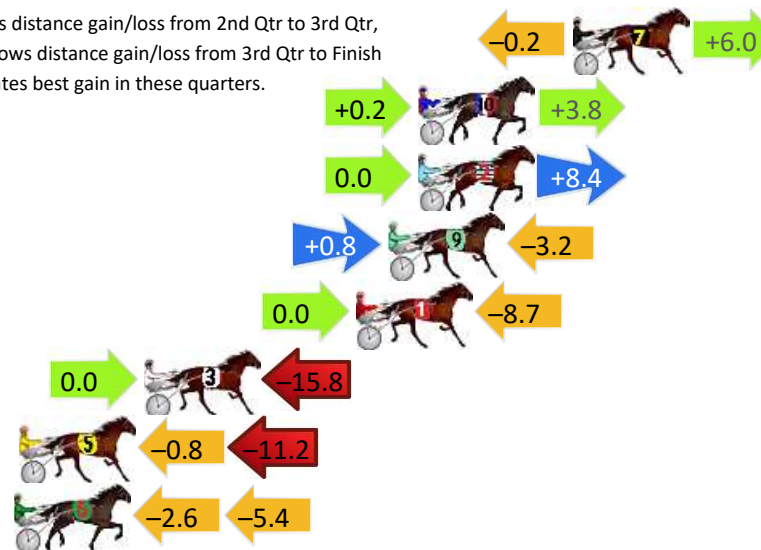

## Finish Position and metres gained

First Arrow shows distance gain/loss from 2nd Qtr to 3rd Qtr,  
Second Arrow shows distance gain/loss from 3rd Qtr to Finish  
Blue arrow indicates best gain in these quarters.

# Wagga Riverina Race 7 Distance 1740m

Friday, 20 December 2024

Gross Time: 2:05.50 MileRate: 1:56.10 LeadTime: 8.60s First Qtr: 28.20s Second Qtr: 32.30s Third Qtr: 28.80s Fourth Qtr: 27.60s

DATA TABLE: 800 / 400 Posi's are position from leader and (how wide the horse was at that position)

NoHorse	Plc	Mar	800 Posi	400 Posi	Time	3rd Qtr	4th Qt
7 MIGHTY JOLT	1	0.0m	5.8m (1)	6.0m (2)	2:05.50	28.81s	27.19s
10 MISS ARDLETHAN	2	6.2m	10.2m (0)	10.0m (0)	2:05.95	28.78s	27.34s
2 UNCHAINMYART	3	6.2m	14.6m (0)	14.6m (0)	2:05.95	28.79s	27.02s
9 SIGNIFICANT LAZ	4	7.4m	5.0m (0)	4.2m (0)	2:06.04	28.75s	27.82s
1 STARSHINE LADY	5	8.7m	0.0m (0)	0.0m (0)	2:06.13	28.81s	28.20s
3 FOXYONThERUN	6	17.2m	1.4m (1)	1.4m (1)	2:06.75	28.82s	28.68s
5 GOODTIME JAZZI	7	22.2m	10.2m (1)	11.0m (1)	2:07.11	28.87s	28.37s
6 WONGALEA MEG	8	22.4m	14.4m (1)	17.0m (1)	2:07.13	28.99s	27.97s