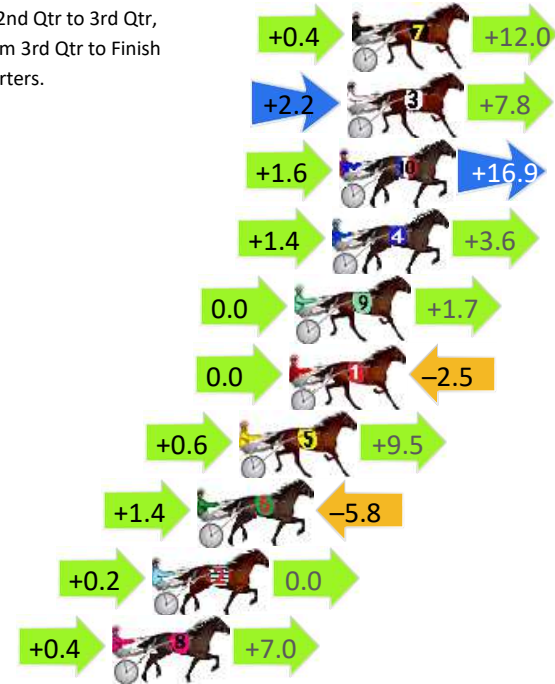

# Wagga Riverina Race 1 Distance 1740m

Friday, 20 December 2024

Gross Time: 2:04.70 MileRate: 1:55.40 LeadTime: 8.70s First Qtr: 28.00s Second Qtr: 29.50s Third Qtr: 28.80s Fourth Qtr: 29.70s

DATA TABLE: 800 / 400 Posi's are position from leader and (how wide the horse was at that position)

No	Horse	Plc	Mar	800 Posi	400 Posi	Time	3rd Qtr	4th Qt
7	SCOTTIE MACH	1	0.0m	12.4m (0)	12.0m (0)	2:04.70	28.78s	28.81s
3	VILLAGE AREA	2	0.2m	10.2m (1)	8.0m (2)	2:04.72	28.65s	29.12s
10	HES A TERROR	3	0.5m	19.0m (1)	17.4m (2)	2:04.74	28.70s	28.45s
4	IMPERIOUS	4	0.8m	5.8m (1)	4.4m (1)	2:04.76	28.70s	29.43s
9	BETTERTHANTHEBOYZ	5	2.3m	4.0m (0)	4.0m (0)	2:04.88	28.80s	29.57s
1	HOLME BOY	6	2.5m	0.0m (0)	0.0m (0)	2:04.89	28.80s	29.88s
5	WARRADERRY	7	4.5m	14.6m (1)	14.0m (1)	2:05.05	28.77s	29.00s
6	FIFTYSHADESOFHAY	8	6.2m	1.8m (1)	0.4m (1)	2:05.18	28.69s	30.13s
2	BEAU BROWN	9	8.0m	8.2m (0)	8.0m (0)	2:05.32	28.79s	29.70s
8	SIGNOR JUJON	10	9.6m	17.0m (0)	16.6m (0)	2:05.45	28.78s	29.18s

## Finish Position and metres gained

First Arrow shows distance gain/loss from 2nd Qtr to 3rd Qtr, Second Arrow shows distance gain/loss from 3rd Qtr to Finish  
Blue arrow indicates best gain in these quarters.