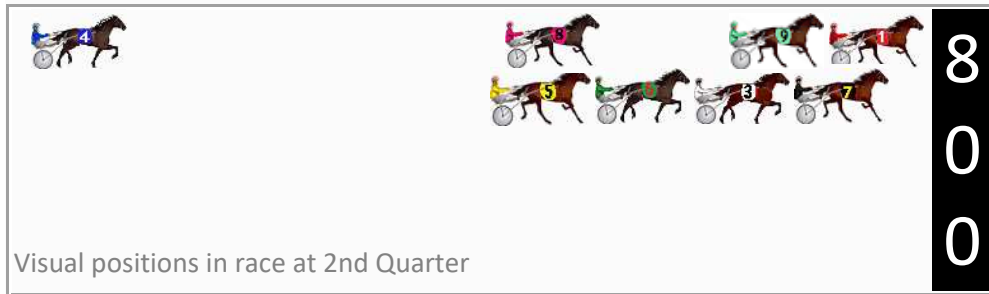

Wagga Riverina Race 6 Distance 1740m

Friday, 20 December 2024

Gross Time: 2:07.00 MileRate: 1:57.40 LeadTime: 9.00s First Qtr: 29.00s Second Qtr: 31.50s Third Qtr: 29.20s Fourth Qtr: 28.30s

DATA TABLE: 800 / 400 Posi's are position from leader and (how wide the horse was at that position)

NoHorse	Plc	Mar	800 Posi	400 Posi	Time	3rd Qtr	4th Qt
1 LOUIS THE LEGEND	1	0.0m	0.0m (0)	0.8m (1)	2:07.00	29.26s	28.24s
5 ALIGHIERI	2	3.2m	13.6m (1)	0.0m (0)	2:07.24	28.23s	28.53s
3 KENZAYA	3	3.4m	5.4m (1)	3.8m (2)	2:07.25	29.09s	28.27s
9 BRAEDIE WEARS RED	4	5.9m	4.0m (0)	6.2m (0)	2:07.44	29.36s	28.28s
6 PERSONIFIED	5	6.1m	9.4m (1)	8.4m (2)	2:07.45	29.13s	28.14s
8 JEWEL ANGEL	6	8.4m	13.0m (0)	11.4m (0)	2:07.62	29.08s	28.09s
7 TIGER ATTACK	7	34.9m	1.4m (1)	8.0m (1)	2:09.59	29.70s	30.19s
4 BETTORS MAGIC	8	165.6m	90.0m (0)	120.0m (0)	2:19.31	31.40s	31.51s

Finish Position and metres gained

First Arrow shows distance gain/loss from 2nd Qtr to 3rd Qtr, Second Arrow shows distance gain/loss from 3rd Qtr to Finish
Blue arrow indicates best gain in these quarters.