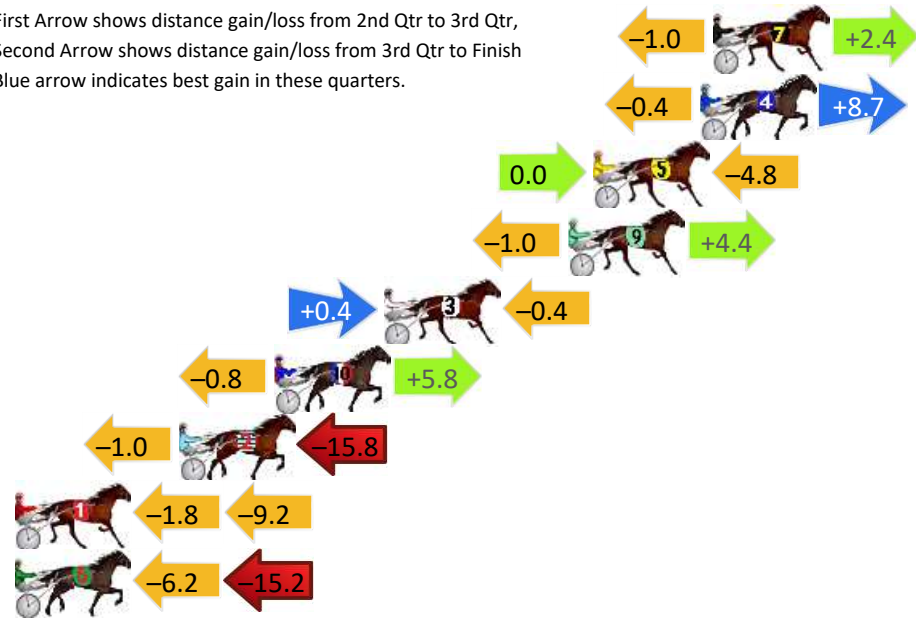

# Wagga Riverina Race 9 Distance 1740m

Friday, 20 December 2024

Gross Time: 2:03.80 MileRate: 1:54.50 LeadTime: 8.40s First Qtr: 29.30s Second Qtr: 28.20s Third Qtr: 28.00s Fourth Qtr: 29.90s

DATA TABLE: 800 / 400 Posi's are position from leader and (how wide the horse was at that position)

NoHorse	Plc	Mar	800 Posi	400 Posi	Time	3rd Qtr	4th Qt
7 WARRAWEE LAZ	1	0.0m	1.4m (1)	2.4m (1)	2:03.80	28.08s	29.72s
4 BUBBA NAY	2	0.5m	8.8m (1)	9.2m (1)	2:03.84	28.05s	29.25s
5 LOCHIEL LAD	3	4.8m	0.0m (0)	0.0m (0)	2:04.18	27.99s	30.26s
9 FLY OVER STATES	4	5.8m	9.2m (0)	10.2m (0)	2:04.25	28.08s	29.57s
3 SPREAD THE FEAR	5	13.2m	13.2m (1)	12.8m (2)	2:04.83	27.97s	29.93s
10 REASON TO LAUGH	6	17.6m	22.6m (1)	23.4m (2)	2:05.18	28.07s	29.47s
2 SMARTSUNSHINE	7	21.4m	4.6m (0)	5.6m (0)	2:05.48	28.03s	31.07s
1 KRISTYSGIRL	8	29.0m	18.0m (1)	19.8m (1)	2:06.07	28.11s	30.58s
6 TINNYSMEDAD	9	38.2m	16.8m (0)	23.0m (0)	2:06.79	28.41s	31.03s

## Finish Position and metres gained

First Arrow shows distance gain/loss from 2nd Qtr to 3rd Qtr,  
Second Arrow shows distance gain/loss from 3rd Qtr to Finish  
Blue arrow indicates best gain in these quarters.