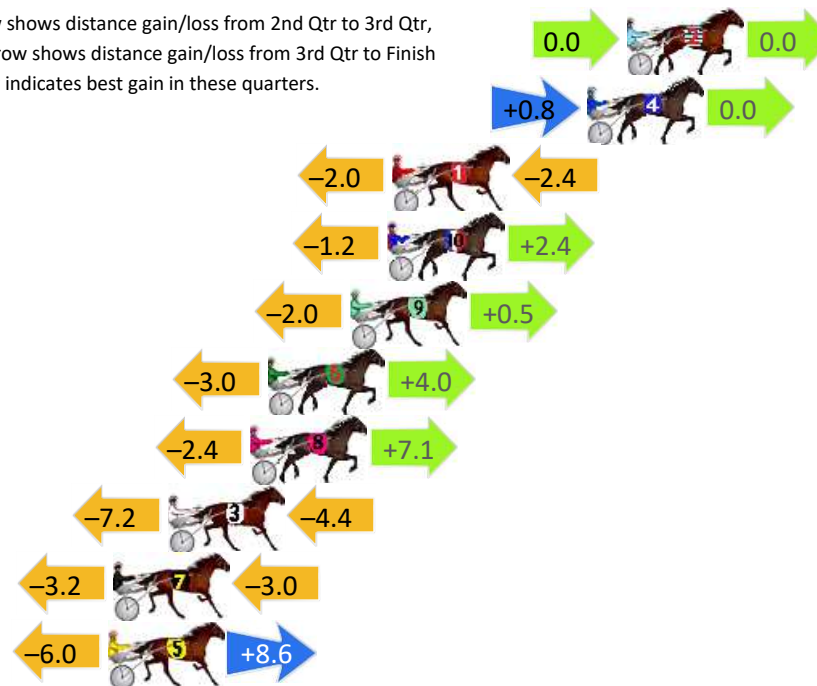

## Finish Position and metres gained

First Arrow shows distance gain/loss from 2nd Qtr to 3rd Qtr, Second Arrow shows distance gain/loss from 3rd Qtr to Finish  
Blue arrow indicates best gain in these quarters.

800

Visual positions in race at 2nd Quarter

400

Visual positions in race at 3rd Quarter

# Wagga Riverina Race 2 Distance 1740m

Friday, 20 December 2024

Gross Time: 2:04.70 MileRate: 1:55.30 LeadTime: 8.60s First Qtr: 30.30s Second Qtr: 29.90s Third Qtr: 27.50s Fourth Qtr: 28.40s

DATA TABLE: 800 / 400 Posi's are position from leader and (how wide the horse was at that position)