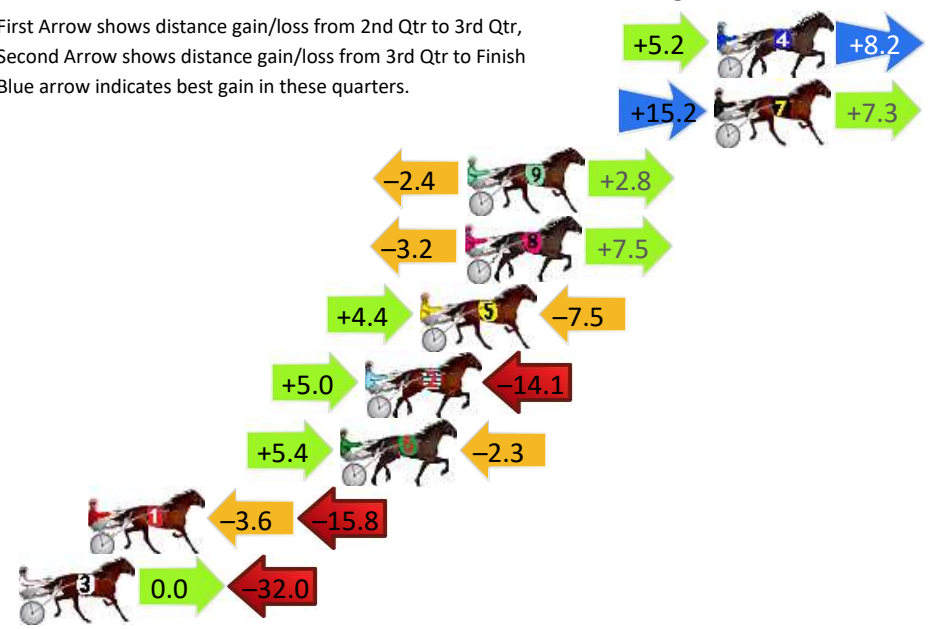

## Finish Position and metres gained

First Arrow shows distance gain/loss from 2nd Qtr to 3rd Qtr, Second Arrow shows distance gain/loss from 3rd Qtr to Finish Blue arrow indicates best gain in these quarters.

800

Visual positions in race at 2nd Quarter

400

Visual positions in race at 3rd Quarter

# Wagga Riverina Race 4 Distance 1740m

Friday, 20 December 2024

Gross Time: 2:01.90 MileRate: 1:52.80 LeadTime: 8.50s First Qtr: 27.20s Second Qtr: 28.40s Third Qtr: 28.60s Fourth Qtr: 29.20s

DATA TABLE: 800 / 400 Posi's are position from leader and (how wide the horse was at that position)

## Finish Position and metres gained

First Arrow shows distance gain/loss from 2nd Qtr to 3rd Qtr, Second Arrow shows distance gain/loss from 3rd Qtr to Finish. Blue arrow indicates best gain in these quarters.