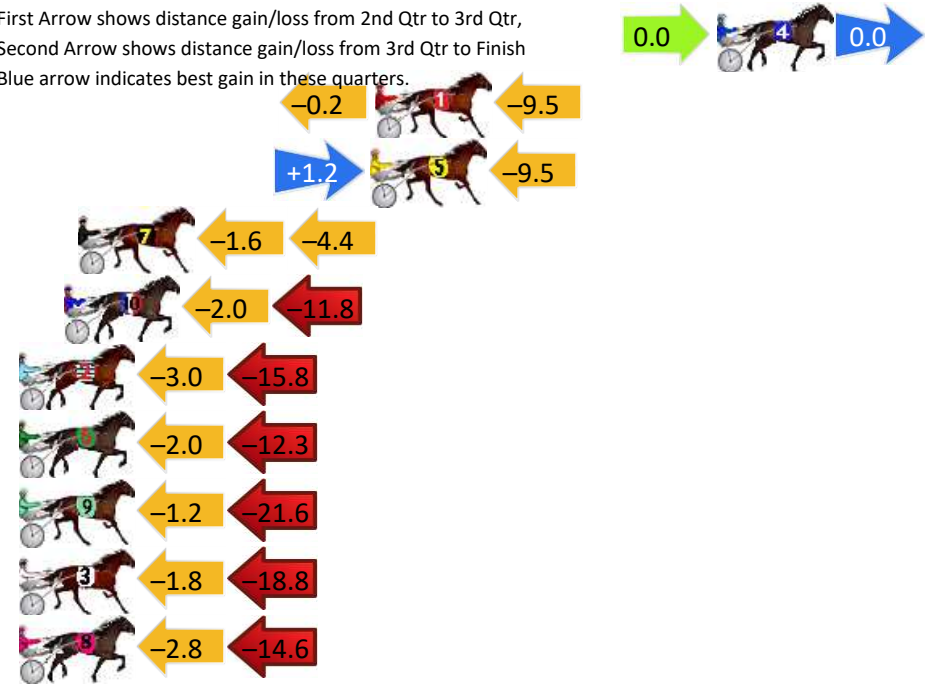

## Finish Position and metres gained

First Arrow shows distance gain/loss from 2nd Qtr to 3rd Qtr, Second Arrow shows distance gain/loss from 3rd Qtr to Finish  
Blue arrow indicates best gain in these quarters.

800

Visual positions in race at 2nd Quarter

400

Visual positions in race at 3rd Quarter

# Wagga Riverina Race 3 Distance 1740m

Friday, 20 December 2024

Gross Time: 2:01.10 MileRate: 1:52.00 LeadTime: 8.50s First Qtr: 29.10s Second Qtr: 29.20s Third Qtr: 27.10s Fourth Qtr: 27.20s

DATA TABLE: 800 / 400 Posi's are position from leader and (how wide the horse was at that position)