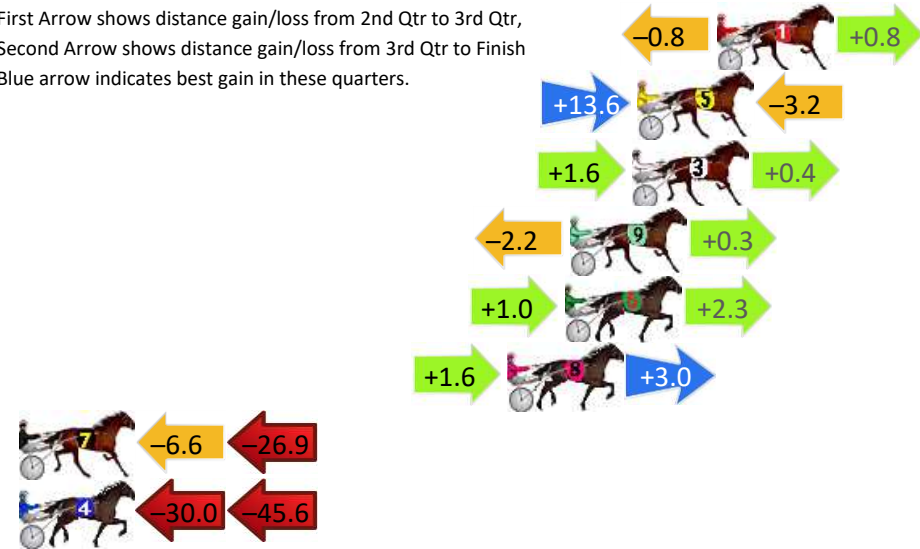

## Finish Position and metres gained

First Arrow shows distance gain/loss from 2nd Qtr to 3rd Qtr, Second Arrow shows distance gain/loss from 3rd Qtr to Finish  
Blue arrow indicates best gain in these quarters.

800

Visual positions in race at 2nd Quarter

400

Visual positions in race at 3rd Quarter

# Wagga Riverina Race 6 Distance 1740m

Friday, 20 December 2024

Gross Time: 2:07.00 MileRate: 1:57.40 LeadTime: 9.00s First Qtr: 29.00s Second Qtr: 31.50s Third Qtr: 29.20s Fourth Qtr: 28.30s

DATA TABLE: 800 / 400 Posi's are position from leader and (how wide the horse was at that position)