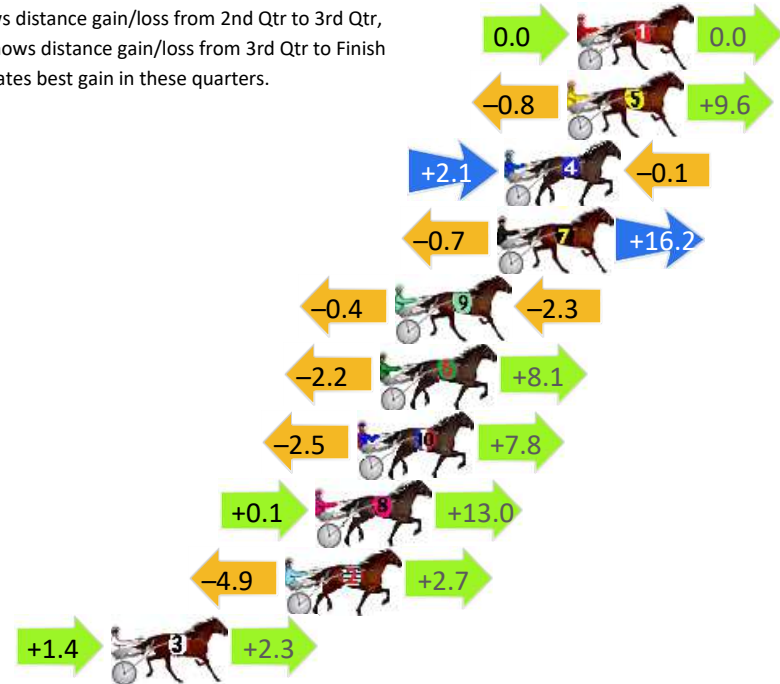

Finish Position and metres gained

First Arrow shows distance gain/loss from 2nd Qtr to 3rd Qtr,
Second Arrow shows distance gain/loss from 3rd Qtr to Finish
Blue arrow indicates best gain in these quarters.

Newcastle Race 8 Distance 1609m

Saturday, 21 December 2024

Gross Time: 1:55.70 MileRate: 1:55.70 LeadTime: 0.00s First Qtr: 26.90s Second Qtr: 30.60s Third Qtr: 28.00s Fourth Qtr: 30.20s

DATA TABLE: 800 / 400 Posi's are position from leader and (how wide the horse was at that position)