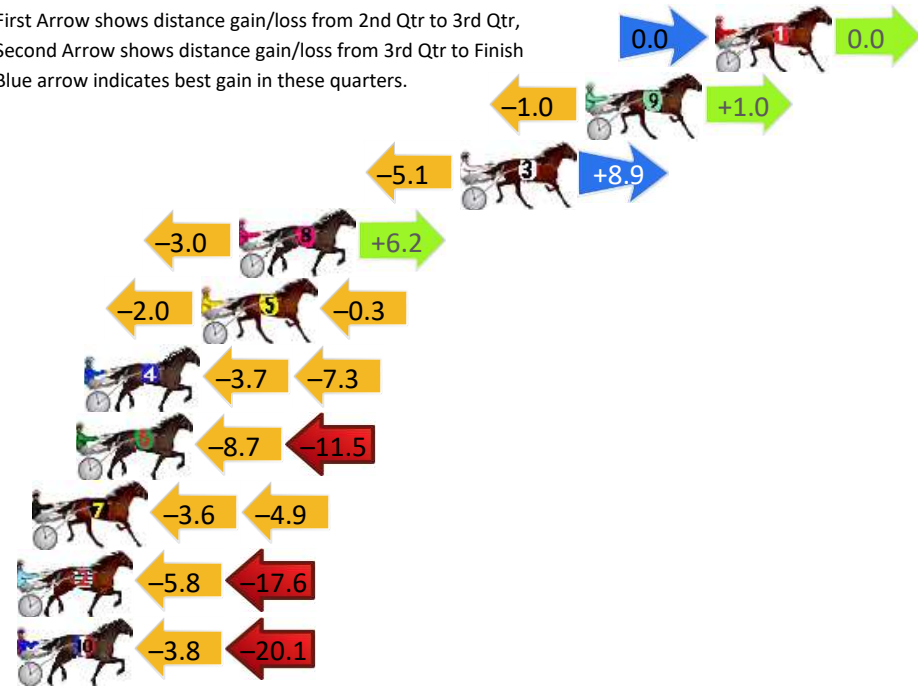

Finish Position and metres gained

First Arrow shows distance gain/loss from 2nd Qtr to 3rd Qtr, Second Arrow shows distance gain/loss from 3rd Qtr to Finish
Blue arrow indicates best gain in these quarters.

800

Visual positions in race at 2nd Quarter

400

Visual positions in race at 3rd Quarter

Newcastle Race 2 Distance 2030m

Saturday, 21 December 2024

Gross Time: 2:26.10 MileRate: 1:55.80 LeadTime: 30.50s First Qtr: 29.50s Second Qtr: 28.90s Third Qtr: 28.10s Fourth Qtr: 29.10s

DATA TABLE: 800 / 400 Posi's are position from leader and (how wide the horse was at that position)

No	Horse	Plc	Mar	800 Posi	400 Posi	Time	3rd Qtr	4th Qt
1	CONOR MCGREGOR	1	0.0m	0.0m (0)	0.0m (0)	2:26.10	28.10s	29.10s
9	BRADNESS JUNE	2	5.2m	5.2m (0)	6.2m (0)	2:26.50	28.18s	29.06s
3	MY STELLA ROSE	3	10.2m	14.0m (1)	19.1m (3)	2:26.88	28.48s	28.52s
8	BO DUKE	4	19.1m	22.3m (1)	25.3m (1)	2:27.56	28.34s	28.76s
5	OUTLOOK	5	20.6m	18.3m (1)	20.3m (1)	2:27.67	28.26s	29.23s
4	CATCHINGCONFIDENCE	6	25.3m	14.3m (0)	18.0m (0)	2:28.03	28.38s	29.75s
6	RAINBOW JET	7	25.6m	5.4m (1)	14.1m (1)	2:28.05	28.72s	30.05s
7	IMLIKA	8	27.4m	18.9m (0)	22.5m (0)	2:28.19	28.38s	29.59s
2	WILD CARD	9	33.4m	10.0m (1)	15.8m (2)	2:28.65	28.52s	30.53s
10	MAC STUBBORN	10	33.6m	9.7m (0)	13.5m (0)	2:28.67	28.38s	30.71s