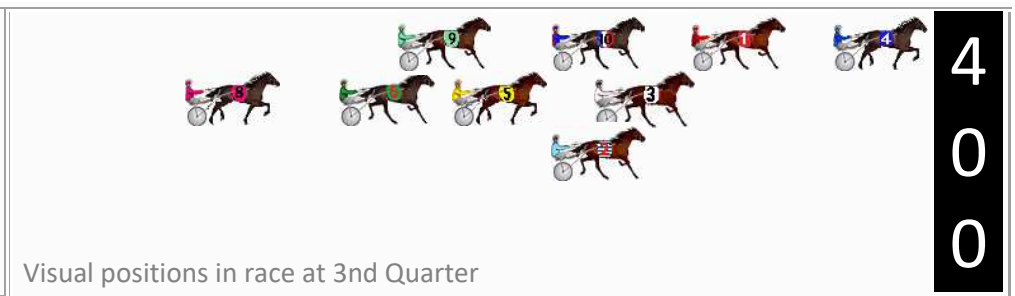

Finish Position and metres gained

First Arrow shows distance gain/loss from 2nd Qtr to 3rd Qtr, Second Arrow shows distance gain/loss from 3rd Qtr to Finish
Blue arrow indicates best gain in these quarters.

DATA TABLE: 800 / 400 Posi's are position from leader and (how wide the horse was at that position)

No	Horse	Plc	Mar	800 Posi	400 Posi	Time	3rd Qtr	4th Qt
10	YESNOMAYBESO	1	0.5m	10.6m (0)	11.3m (0)	1:55.44	27.38s	28.94s
4	LUCKY BEACH BOY	2	0.0m	0.0m (0)	0.0m (0)	1:55.40	27.30s	29.70s
1	JUSTAWARRIOR	3	2.1m	5.3m (0)	5.7m (0)	1:55.56	27.34s	29.46s
2	BETTOR CHEER	4	5.2m	7.4m (1)	11.3m (2)	1:55.80	27.60s	29.30s
6	SWEETLY SPOKEN	5	5.6m	19.2m (1)	19.8m (1)	1:55.84	27.40s	28.74s
8	PARATROUPER	6	6.9m	24.5m (1)	26.0m (1)	1:55.94	27.48s	28.40s
5	PAYTONS ROCK	7	7.8m	13.3m (1)	15.3m (1)	1:56.01	27.48s	29.23s
9	IM BILLS LAST	8	9.1m	15.9m (0)	17.5m (0)	1:56.11	27.46s	29.17s
3	POPSTAROMAR	9	12.7m	3.3m (1)	9.6m (1)	1:56.39	27.76s	30.01s