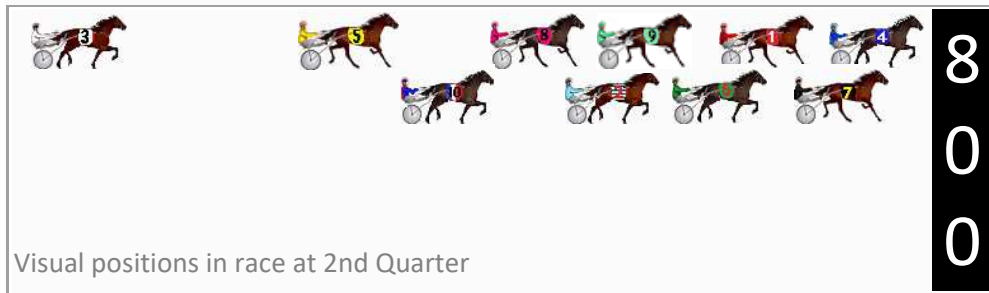

Newcastle Race 6 Distance 1609m

Saturday, 21 December 2024

Gross Time: 1:57.10 MileRate: 1:57.10 LeadTime: 0.00s First Qtr: 27.90s Second Qtr: 30.40s Third Qtr: 29.50s Fourth Qtr: 29.30s

DATA TABLE: 800 / 400 Posi's are position from leader and (how wide the horse was at that position)

No	Horse	Plc	Mar	800 Posi	400 Posi	Time	3rd Qtr	4th Qt
4	MISS OUT	1	0.0m	0.0m (0)	0.0m (0)	1:57.10	29.50s	29.30s
1	LITTLE FRENCHIE	2	2.9m	4.4m (0)	3.3m (1)	1:57.32	29.42s	29.28s
8	BRING YOUR BEST	3	4.7m	13.6m (0)	8.2m (0)	1:57.46	29.10s	29.06s
9	ZACHAROONI	4	7.4m	9.3m (0)	9.9m (1)	1:57.67	29.54s	29.15s
5	EIFFEL FROM HEAVEN	5	8.6m	21.3m (0)	12.1m (0)	1:57.76	28.82s	29.08s
2	IRE OF THE DRAGON	6	10.4m	10.6m (1)	6.6m (3)	1:57.90	29.20s	29.62s
6	BRAVE BONDI	7	12.8m	6.3m (1)	2.2m (3)	1:58.08	29.20s	30.12s
10	SECRET WISH	8	16.0m	17.2m (1)	6.6m (4)	1:58.33	28.72s	30.05s
7	KATASTROPHEE	9	66.9m	1.4m (1)	5.5m (2)	2:02.24	29.80s	34.04s
3	MATT GREGORS BOY	10	244.9m	34.4m (0)	162.6m (0)	2:15.92	38.86s	36.24s

Finish Position and metres gained

First Arrow shows distance gain/loss from 2nd Qtr to 3rd Qtr, Second Arrow shows distance gain/loss from 3rd Qtr to Finish Blue arrow indicates best gain in these quarters.