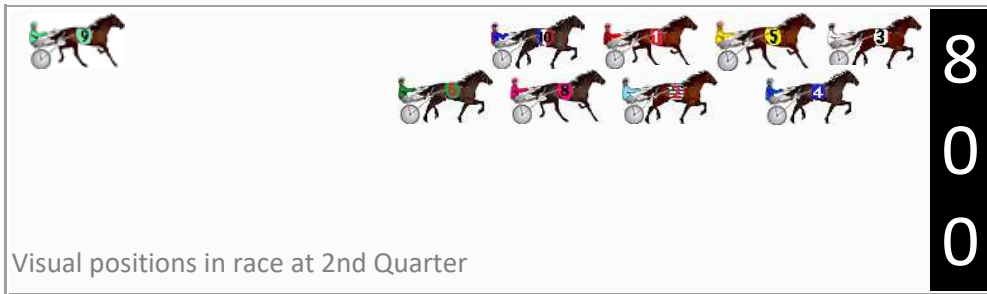

Newcastle Race 7 Distance 1609m

Saturday, 21 December 2024

Gross Time: 1:57.10 MileRate: 1:57.10 LeadTime: 0.00s First Qtr: 27.70s Second Qtr: 31.50s Third Qtr: 28.60s Fourth Qtr: 29.30s

DATA TABLE: 800 / 400 Posi's are position from leader and (how wide the horse was at that position)

No	Horse	Plc	Mar	800 Posi	400 Posi	Time	3rd Qtr	4th Qt
3	IM A LIBERTY GIRL	1	0.0m	0.0m (0)	0.0m (0)	1:57.10	28.60s	29.30s
4	GARRYS LARRY	2	2.4m	2.5m (1)	2.2m (1)	1:57.28	28.58s	29.32s
2	MYSTICAL SUNSHINE	3	4.5m	8.2m (1)	8.3m (1)	1:57.45	28.62s	29.05s
8	TINTINS TREASURE	4	4.5m	12.7m (1)	12.2m (1)	1:57.45	28.58s	28.77s
10	COOINDALAI	5	6.6m	13.5m (0)	15.0m (0)	1:57.61	28.72s	28.73s
6	PENURIOUS	6	9.3m	17.2m (1)	16.1m (1)	1:57.81	28.54s	28.85s
1	CRUZNFRANKIE	7	30.8m	9.0m (0)	10.6m (0)	1:59.47	28.72s	30.91s
5	SIR CANDY CLOUD	8	32.0m	4.5m (0)	5.6m (0)	1:59.56	28.68s	31.36s
9	MICHAEL CAINE	9	36.8m	32.6m (0)	25.0m (0)	1:59.93	28.08s	30.33s

Finish Position and metres gained

First Arrow shows distance gain/loss from 2nd Qtr to 3rd Qtr,
Second Arrow shows distance gain/loss from 3rd Qtr to Finish
Blue arrow indicates best gain in these quarters.