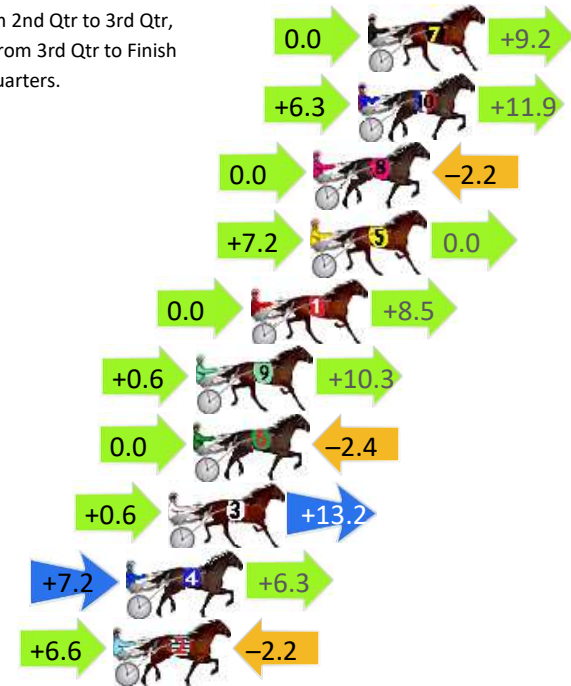

Finish Position and metres gained

First Arrow shows distance gain/loss from 2nd Qtr to 3rd Qtr, Second Arrow shows distance gain/loss from 3rd Qtr to Finish
Blue arrow indicates best gain in these quarters.

Newcastle Race 5 Distance 1609m

Saturday, 21 December 2024

Gross Time: 1:54.60 MileRate: 1:54.60 LeadTime: 0.00s First Qtr: 27.00s Second Qtr: 31.30s Third Qtr: 28.10s Fourth Qtr: 28.20s

DATA TABLE: 800 / 400 Posi's are position from leader and (how wide the horse was at that position)

No	Horse	Plc	Mar	800 Posi	400 Posi	Time	3rd Qtr	4th Qt
7	PORT AU PRINCE	1	0.0m	9.2m (0)	9.2m (0)	1:54.60	28.10s	27.56s
10	ARDENS ACE	2	0.4m	18.6m (1)	12.3m (1)	1:54.63	27.66s	27.37s
8	STRAVINSKY	3	2.2m	0.0m (0)	0.0m (0)	1:54.76	28.10s	28.36s
5	TITIAN RAIDER	4	2.3m	9.5m (1)	2.3m (1)	1:54.77	27.60s	28.21s
1	SPIRIT KING	5	4.7m	13.2m (0)	13.2m (0)	1:54.95	28.10s	27.63s
9	MONTALBANO	6	6.9m	17.8m (0)	17.2m (0)	1:55.11	28.06s	27.51s
6	RYANS GANGSTER	7	7.0m	4.6m (0)	4.6m (0)	1:55.12	28.10s	28.40s
3	FIRST STRING	8	8.0m	21.8m (0)	21.2m (0)	1:55.19	28.06s	27.31s
4	OUR IDEAL DREAM	9	9.7m	23.2m (1)	16.0m (1)	1:55.32	27.60s	27.80s
2	PARADISE POINT	10	10.2m	14.6m (1)	8.0m (1)	1:55.36	27.64s	28.40s