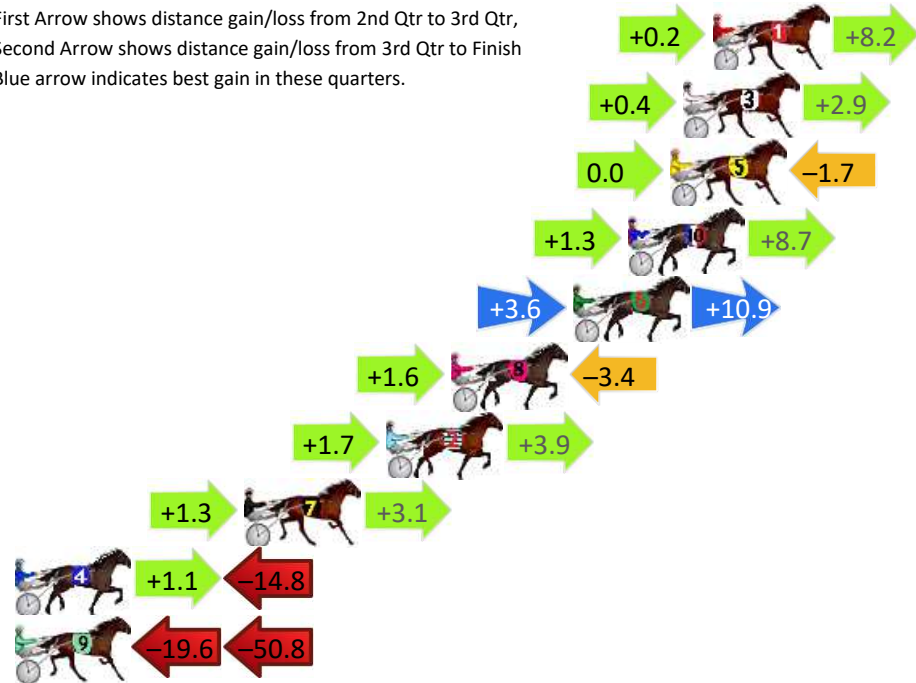

Finish Position and metres gained

First Arrow shows distance gain/loss from 2nd Qtr to 3rd Qtr, Second Arrow shows distance gain/loss from 3rd Qtr to Finish
Blue arrow indicates best gain in these quarters.

800

Visual positions in race at 2nd Quarter

400

Visual positions in race at 3rd Quarter

Newcastle Race 9 Distance 1609m

Saturday, 21 December 2024

Gross Time: 1:56.60 MileRate: 1:56.60 LeadTime: 0.00s First Qtr: 27.80s Second Qtr: 30.10s Third Qtr: 28.80s Fourth Qtr: 29.90s

DATA TABLE: 800 / 400 Posi's are position from leader and (how wide the horse was at that position)

No	Horse	Plc	Mar	800 Posi	400 Posi	Time	3rd Qtr	4th Qt
1	WATCH CARINAS LASS	1	0.0m	8.4m (0)	8.2m (0)	1:56.60	28.80s	29.30s
3	ELLIE RIPPIN	2	1.2m	4.5m (0)	4.1m (0)	1:56.69	28.78s	29.69s
5	RIPPIN AN TWISTIN	3	1.7m	0.0m (0)	0.0m (0)	1:56.73	28.80s	30.03s
10	SHALAMAR MISS	4	3.4m	13.4m (0)	12.1m (0)	1:56.87	28.72s	29.29s
6	NEED FOUR SPEED	5	5.6m	20.1m (0)	16.5m (0)	1:57.04	28.56s	29.14s
8	EYES BEEN PATIENT	6	10.5m	8.7m (1)	7.1m (1)	1:57.42	28.70s	30.20s
2	MISS ADONIS	7	13.1m	18.7m (1)	17.0m (1)	1:57.63	28.70s	29.69s
7	MAKE MINE IDEAL	8	18.8m	23.2m (1)	21.9m (1)	1:58.07	28.74s	29.77s
4	TILLIROMAR	9	28.0m	14.3m (1)	13.2m (1)	1:58.79	28.74s	31.13s
9	WOOPAA	10	78.8m	8.4m (2)	28.0m (1)	2:02.77	30.24s	34.03s