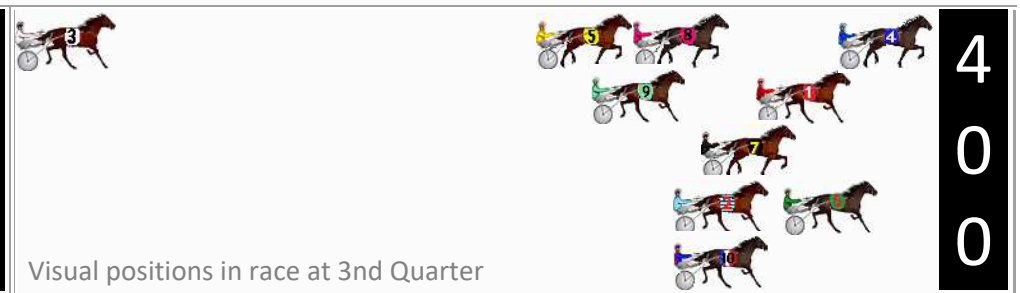

Newcastle Race 6 Distance 1609m

Saturday, 21 December 2024

Gross Time: 1:57.10 MileRate: 1:57.10 LeadTime: 0.00s First Qtr: 27.90s Second Qtr: 30.40s Third Qtr: 29.50s Fourth Qtr: 29.30s

DATA TABLE: 800 / 400 Posi's are position from leader and (how wide the horse was at that position)

No	Horse	Plc	Mar	800 Posi	400 Posi	Time	3rd Qtr	4th Qt
4	MISS OUT	1	0.0m	0.0m (0)	0.0m (0)	1:57.10	29.50s	29.30s
1	LITTLE FRENCHIE	2	2.9m	4.4m (0)	3.3m (1)	1:57.32	29.42s	29.28s
8	BRING YOUR BEST	3	4.7m	13.6m (0)	8.2m (0)	1:57.46	29.10s	29.06s
9	ZACHAROONI	4	7.4m	9.3m (0)	9.9m (1)	1:57.67	29.54s	29.15s
5	EIFFEL FROM HEAVEN	5	8.6m	21.3m (0)	12.1m (0)	1:57.76	28.82s	29.08s
2	IRE OF THE DRAGON	6	10.4m	10.6m (1)	6.6m (3)	1:57.90	29.20s	29.62s
6	BRAVE BONDI	7	12.8m	6.3m (1)	2.2m (3)	1:58.08	29.20s	30.12s
10	SECRET WISH	8	16.0m	17.2m (1)	6.6m (4)	1:58.33	28.72s	30.05s
7	KATASTROPHEE	9	66.9m	1.4m (1)	5.5m (2)	2:02.24	29.80s	34.04s
3	MATT GREGORS BOY	10	244.9m	34.4m (0)	162.6m (0)	2:15.92	38.86s	36.24s

Finish Position and metres gained

First Arrow shows distance gain/loss from 2nd Qtr to 3rd Qtr, Second Arrow shows distance gain/loss from 3rd Qtr to Finish Blue arrow indicates best gain in these quarters.