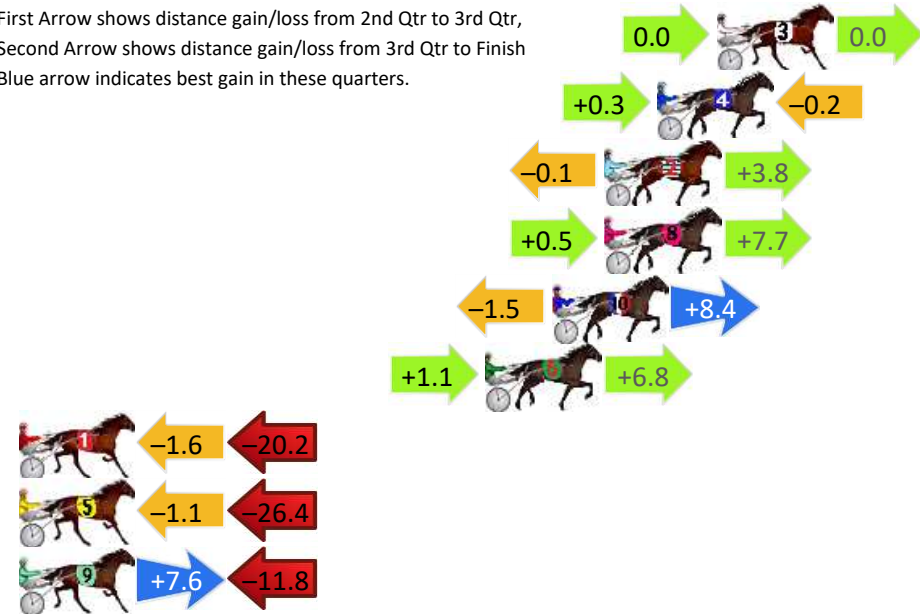

Finish Position and metres gained

First Arrow shows distance gain/loss from 2nd Qtr to 3rd Qtr, Second Arrow shows distance gain/loss from 3rd Qtr to Finish Blue arrow indicates best gain in these quarters.

Newcastle Race 7 Distance 1609m

Saturday, 21 December 2024

Gross Time: 1:57.10 MileRate: 1:57.10 LeadTime: 0.00s First Qtr: 27.70s Second Qtr: 31.50s Third Qtr: 28.60s Fourth Qtr: 29.30s

DATA TABLE: 800 / 400 Posi's are position from leader and (how wide the horse was at that position)

No	Horse	Plc	Mar	800 Posi	400 Posi	Time	3rd Qtr	4th Qt
3	IM A LIBERTY GIRL	1	0.0m	0.0m (0)	0.0m (0)	1:57.10	28.60s	29.30s
4	GARRYS LARRY	2	2.4m	2.5m (1)	2.2m (1)	1:57.28	28.58s	29.32s
2	MYSTICAL SUNSHINE	3	4.5m	8.2m (1)	8.3m (1)	1:57.45	28.62s	29.05s
8	TINTINS TREASURE	4	4.5m	12.7m (1)	12.2m (1)	1:57.45	28.58s	28.77s
10	COOINDALAI	5	6.6m	13.5m (0)	15.0m (0)	1:57.61	28.72s	28.73s
6	PENURIOUS	6	9.3m	17.2m (1)	16.1m (1)	1:57.81	28.54s	28.85s
1	CRUZNFRANKIE	7	30.8m	9.0m (0)	10.6m (0)	1:59.47	28.72s	30.91s
5	SIR CANDY CLOUD	8	32.0m	4.5m (0)	5.6m (0)	1:59.56	28.68s	31.36s
9	MICHAEL CAINE	9	36.8m	32.6m (0)	25.0m (0)	1:59.93	28.08s	30.33s