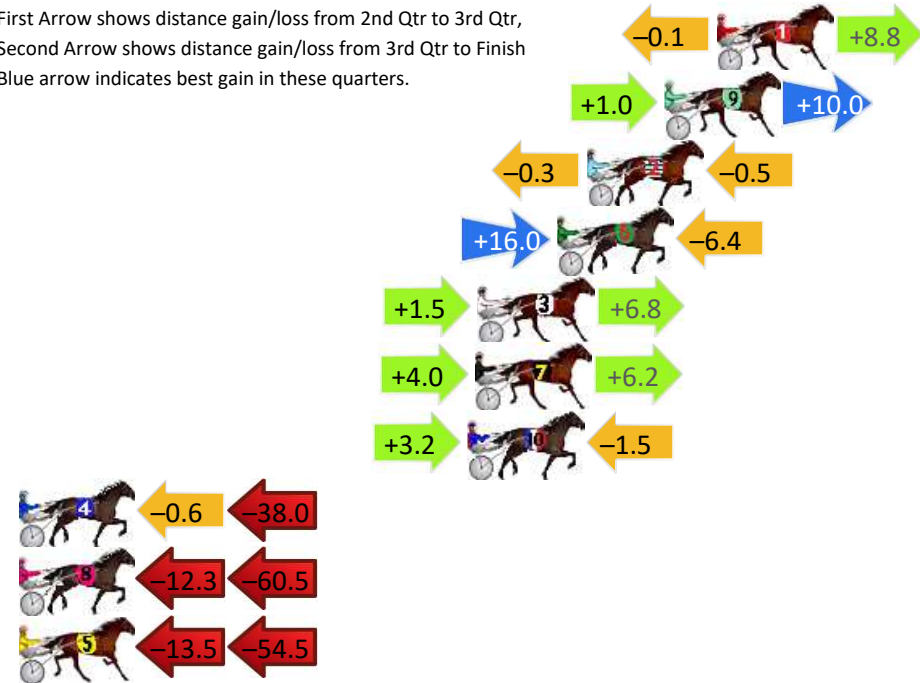

Finish Position and metres gained

First Arrow shows distance gain/loss from 2nd Qtr to 3rd Qtr, Second Arrow shows distance gain/loss from 3rd Qtr to Finish
Blue arrow indicates best gain in these quarters.

800

Visual positions in race at 2nd Quarter

400

Visual positions in race at 3rd Quarter

Newcastle Race 3 Distance 2030m

Saturday, 21 December 2024

Gross Time: 2:27.30 MileRate: 1:56.80 LeadTime: 29.10s First Qtr: 29.30s Second Qtr: 30.10s Third Qtr: 29.60s Fourth Qtr: 29.20s

DATA TABLE: 800 / 400 Posi's are position from leader and (how wide the horse was at that position)

No	Horse	Plc	Mar	800 Posi	400 Posi	Time	3rd Qtr	4th Qt
1	NIFTY STUDLEIGH	1	0.0m	8.7m (0)	8.8m (1)	2:27.30	29.60s	28.56s
9	FLARE UP	2	2.1m	13.1m (0)	12.1m (0)	2:27.46	29.52s	28.48s
2	HE SAID SHE SAID	3	5.2m	4.4m (0)	4.7m (1)	2:27.70	29.62s	29.26s
6	BEE SEVENTEEN	4	6.4m	16.0m (1)	0.0m (1)	2:27.79	28.42s	29.69s
3	DOLLARSIGN	5	9.6m	17.9m (0)	16.4m (0)	2:28.04	29.48s	28.74s
7	ASHLEYS BLUE CHIP	6	9.7m	19.9m (1)	15.9m (2)	2:28.04	29.30s	28.78s
10	ABSTRACT ART	7	10.0m	11.7m (1)	8.5m (2)	2:28.07	29.36s	29.35s
4	IDEAL MONDO	8	38.6m	0.0m (0)	0.6m (0)	2:30.26	29.64s	32.12s
8	PETER FORSBERG	9	74.7m	1.9m (1)	14.2m (1)	2:33.02	30.50s	33.88s
5	STEALTH BOMBA	10	74.8m	6.8m (1)	20.3m (1)	2:33.03	30.58s	33.45s