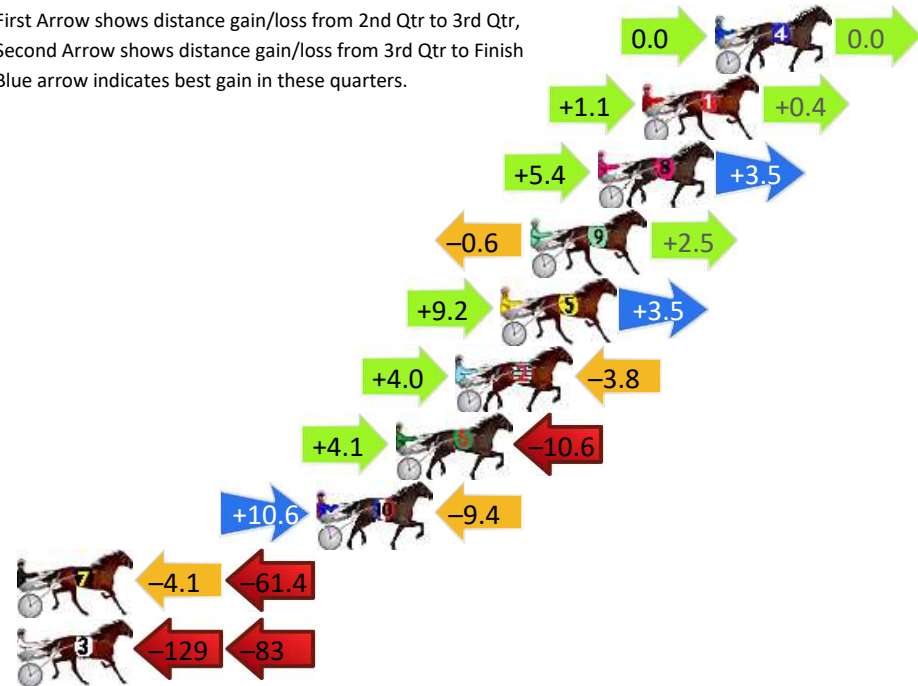

Finish Position and metres gained

First Arrow shows distance gain/loss from 2nd Qtr to 3rd Qtr, Second Arrow shows distance gain/loss from 3rd Qtr to Finish
Blue arrow indicates best gain in these quarters.

800

Visual positions in race at 2nd Quarter

400

Visual positions in race at 3rd Quarter

Newcastle Race 6 Distance 1609m

Saturday, 21 December 2024

Gross Time: 1:57.10 MileRate: 1:57.10 LeadTime: 0.00s First Qtr: 27.90s Second Qtr: 30.40s Third Qtr: 29.50s Fourth Qtr: 29.30s

DATA TABLE: 800 / 400 Posi's are position from leader and (how wide the horse was at that position)

No	Horse	Plc	Mar	800 Posi	400 Posi	Time	3rd Qtr	4th Qt
4	MISS OUT	1	0.0m	0.0m (0)	0.0m (0)	1:57.10	29.50s	29.30s
1	LITTLE FRENCHIE	2	2.9m	4.4m (0)	3.3m (1)	1:57.32	29.42s	29.28s
8	BRING YOUR BEST	3	4.7m	13.6m (0)	8.2m (0)	1:57.46	29.10s	29.06s
9	ZACHAROONI	4	7.4m	9.3m (0)	9.9m (1)	1:57.67	29.54s	29.15s
5	EIFFEL FROM HEAVEN	5	8.6m	21.3m (0)	12.1m (0)	1:57.76	28.82s	29.08s
2	IRE OF THE DRAGON	6	10.4m	10.6m (1)	6.6m (3)	1:57.90	29.20s	29.62s
6	BRAVE BONDI	7	12.8m	6.3m (1)	2.2m (3)	1:58.08	29.20s	30.12s
10	SECRET WISH	8	16.0m	17.2m (1)	6.6m (4)	1:58.33	28.72s	30.05s
7	KATASTROPHEE	9	66.9m	1.4m (1)	5.5m (2)	2:02.24	29.80s	34.04s
3	MATT GREGORS BOY	10	244.9m	34.4m (0)	162.6m (0)	2:15.92	38.86s	36.24s