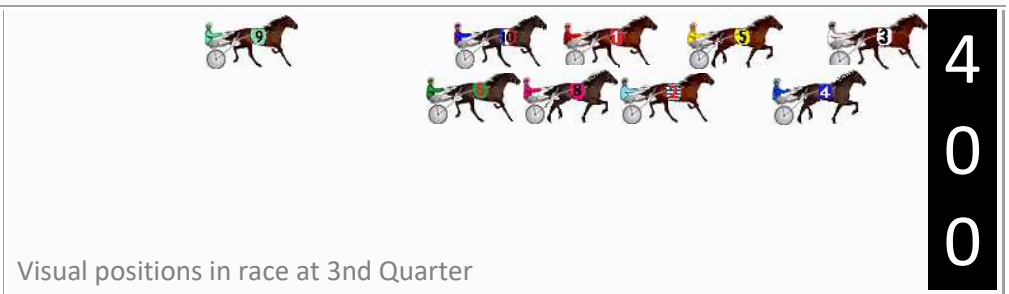

Newcastle Race 7 Distance 1609m

Saturday, 21 December 2024

Gross Time: 1:57.10 MileRate: 1:57.10 LeadTime: 0.00s First Qtr: 27.70s Second Qtr: 31.50s Third Qtr: 28.60s Fourth Qtr: 29.30s

DATA TABLE: 800 / 400 Posi's are position from leader and (how wide the horse was at that position)

No	Horse	Plc	Mar	800 Posi	400 Posi	Time	3rd Qtr	4th Qt
3	IM A LIBERTY GIRL	1	0.0m	0.0m (0)	0.0m (0)	1:57.10	28.60s	29.30s
4	GARRYS LARRY	2	2.4m	2.5m (1)	2.2m (1)	1:57.28	28.58s	29.32s
2	MYSTICAL SUNSHINE	3	4.5m	8.2m (1)	8.3m (1)	1:57.45	28.62s	29.05s
8	TINTINS TREASURE	4	4.5m	12.7m (1)	12.2m (1)	1:57.45	28.58s	28.77s
10	COOINDALAI	5	6.6m	13.5m (0)	15.0m (0)	1:57.61	28.72s	28.73s
6	PENURIOUS	6	9.3m	17.2m (1)	16.1m (1)	1:57.81	28.54s	28.85s
1	CRUZNFRANKIE	7	30.8m	9.0m (0)	10.6m (0)	1:59.47	28.72s	30.91s
5	SIR CANDY CLOUD	8	32.0m	4.5m (0)	5.6m (0)	1:59.56	28.68s	31.36s
9	MICHAEL CAINE	9	36.8m	32.6m (0)	25.0m (0)	1:59.93	28.08s	30.33s

Finish Position and metres gained

First Arrow shows distance gain/loss from 2nd Qtr to 3rd Qtr,
Second Arrow shows distance gain/loss from 3rd Qtr to Finish
Blue arrow indicates best gain in these quarters.