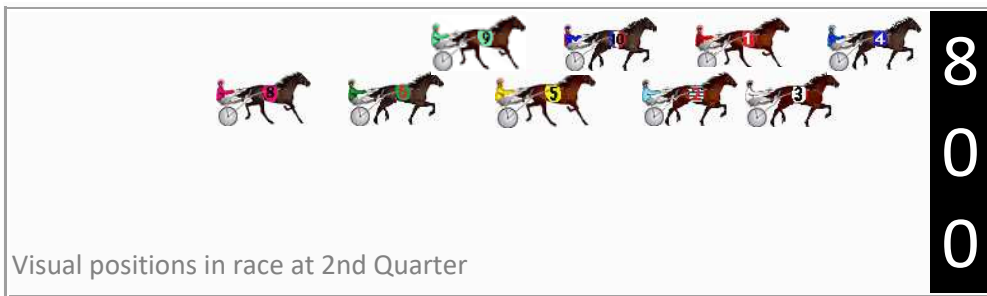

Finish Position and metres gained

First Arrow shows distance gain/loss from 2nd Qtr to 3rd Qtr, Second Arrow shows distance gain/loss from 3rd Qtr to Finish
Blue arrow indicates best gain in these quarters.

800

Visual positions in race at 2nd Quarter

400

Visual positions in race at 3rd Quarter

Newcastle Race 4 Distance 1609m

Saturday, 21 December 2024

Gross Time: 1:55.40 MileRate: 1:55.40 LeadTime: 0.00s First Qtr: 27.20s Second Qtr: 31.20s Third Qtr: 27.30s Fourth Qtr: 29.70s

DATA TABLE: 800 / 400 Posi's are position from leader and (how wide the horse was at that position)

No	Horse	Plc	Mar	800 Posi	400 Posi	Time	3rd Qtr	4th Qt
10	YESNOMAYBESO	1	0.5m	10.6m (0)	11.3m (0)	1:55.44	27.38s	28.94s
4	LUCKY BEACH BOY	2	0.0m	0.0m (0)	0.0m (0)	1:55.40	27.30s	29.70s
1	JUSTAWARRIOR	3	2.1m	5.3m (0)	5.7m (0)	1:55.56	27.34s	29.46s
2	BETTOR CHEER	4	5.2m	7.4m (1)	11.3m (2)	1:55.80	27.60s	29.30s
6	SWEETLY SPOKEN	5	5.6m	19.2m (1)	19.8m (1)	1:55.84	27.40s	28.74s
8	PARATROUPER	6	6.9m	24.5m (1)	26.0m (1)	1:55.94	27.48s	28.40s
5	PAYTONS ROCK	7	7.8m	13.3m (1)	15.3m (1)	1:56.01	27.48s	29.23s
9	IM BILLS LAST	8	9.1m	15.9m (0)	17.5m (0)	1:56.11	27.46s	29.17s
3	POPSTAROMAR	9	12.7m	3.3m (1)	9.6m (1)	1:56.39	27.76s	30.01s