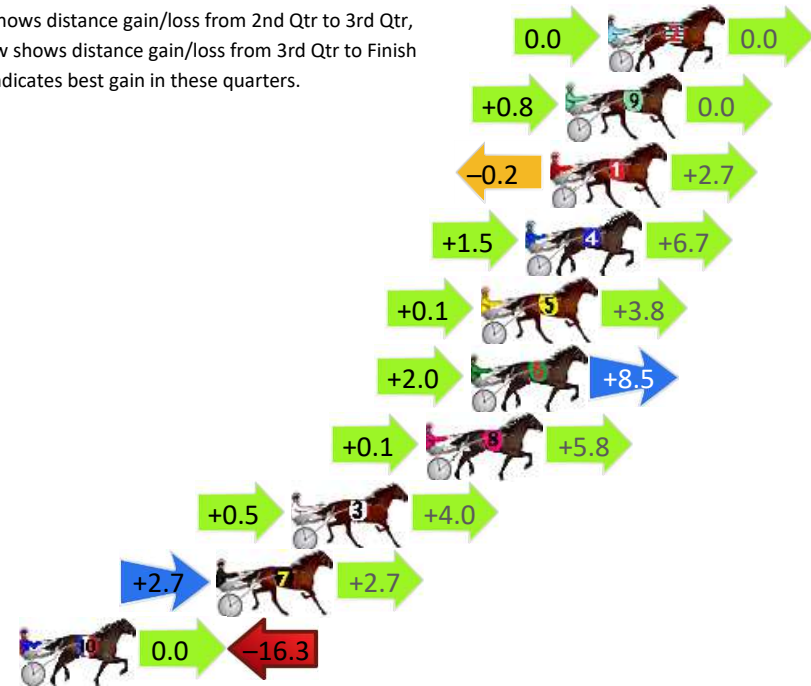

Newcastle Race 1 Distance 1609m

Saturday, 21 December 2024

Gross Time: 1:54.80 MileRate: 1:54.80 LeadTime: 0.00s First Qtr: 28.30s Second Qtr: 28.80s Third Qtr: 28.60s Fourth Qtr: 29.10s

DATA TABLE: 800 / 400 Posi's are position from leader and (how wide the horse was at that position)

No	Horse	Plc	Mar	800 Posi	400 Posi	Time	3rd Qtr	4th Qt
2	KILLARA SHOGUN	1	0.0m	0.0m (0)	0.0m (0)	1:54.80	28.60s	29.10s
9	PEPPA BLISS	2	1.7m	2.5m (1)	1.7m (1)	1:54.93	28.54s	29.11s
1	CARMELITE	3	2.3m	4.8m (0)	5.0m (0)	1:54.98	28.62s	28.92s
4	FOUR FEATHERS	4	3.3m	11.5m (1)	10.0m (2)	1:55.05	28.50s	28.63s
5	UNSULLY	5	5.1m	9.0m (0)	8.9m (0)	1:55.19	28.60s	28.85s
6	MAJOR MICKEY	6	5.5m	16.0m (1)	14.0m (1)	1:55.22	28.46s	28.52s
8	DIDSHEDOIT	7	7.3m	13.2m (0)	13.1m (0)	1:55.36	28.60s	28.72s
3	MYSTIFY ME	8	12.7m	17.2m (0)	16.7m (0)	1:55.77	28.58s	28.87s
7	SERGEI	9	15.7m	21.1m (1)	18.4m (1)	1:56.00	28.42s	28.98s
10	ADRENALINE RUSH	10	23.6m	7.3m (1)	7.3m (1)	1:56.60	28.60s	30.38s

Finish Position and metres gained

First Arrow shows distance gain/loss from 2nd Qtr to 3rd Qtr, Second Arrow shows distance gain/loss from 3rd Qtr to Finish
Blue arrow indicates best gain in these quarters.