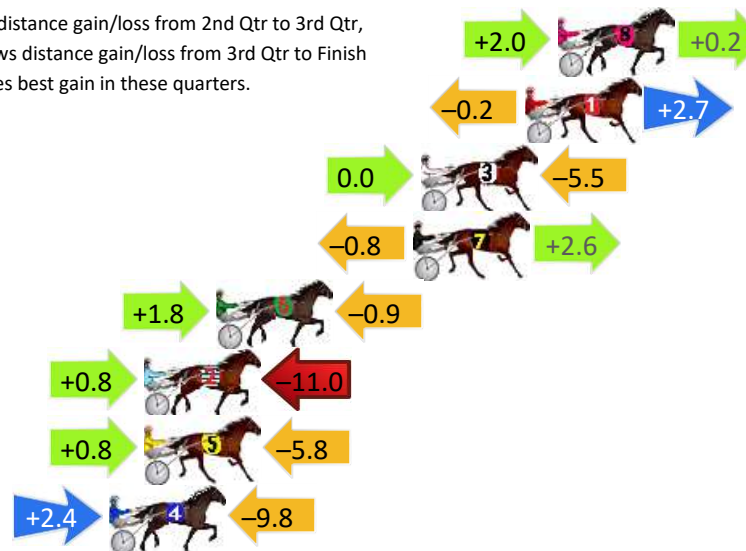

Penrith Race 1 Distance 1720m

Thursday, 23 January 2025

Gross Time: 2:05.30 MileRate: 1:57.20 LeadTime: 7.70s First Qtr: 30.20s Second Qtr: 31.50s Third Qtr: 28.50s Fourth Qtr: 27.40s

DATA TABLE: 800 / 400 Posi's are position from leader and (how wide the horse was at that position)

Finish Position and metres gained

First Arrow shows distance gain/loss from 2nd Qtr to 3rd Qtr, Second Arrow shows distance gain/loss from 3rd Qtr to Finish Blue arrow indicates best gain in these quarters.