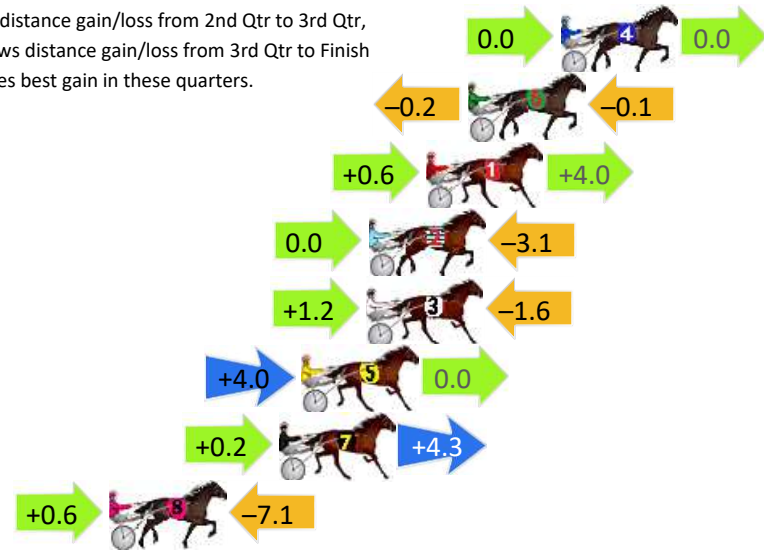

Finish Position and metres gained

First Arrow shows distance gain/loss from 2nd Qtr to 3rd Qtr, Second Arrow shows distance gain/loss from 3rd Qtr to Finish Blue arrow indicates best gain in these quarters.

8
0
0

Visual positions in race at 2nd Quarter

4
0
0

Visual positions in race at 3rd Quarter

Penrith Race 2 Distance 2125m

Thursday, 23 January 2025

Gross Time: 2:36.40 MileRate: 1:58.50 LeadTime: 38.70s First Qtr: 30.90s Second Qtr: 29.70s Third Qtr: 28.00s Fourth Qtr: 29.10s

DATA TABLE: 800 / 400 Posi's are position from leader and (how wide the horse was at that position)

No	Horse	Plc	Mar	800 Posi	400 Posi	Time	3rd Qtr	4th Qt
4	DESIDERIO	1	0.0m	0.0m (0)	0.0m (0)	2:36.40	28.00s	29.10s
6	MIZZ ADELE	2	3.7m	3.4m (1)	3.6m (1)	2:36.68	28.01s	29.11s
1	GREY CADILLAC	3	5.4m	10.0m (0)	9.4m (1)	2:36.81	27.96s	28.81s
2	OTIS RISING	4	7.7m	4.6m (0)	4.6m (0)	2:36.99	28.00s	29.32s
3	SMIRKS LIKA BOSS	5	7.8m	7.4m (1)	6.2m (2)	2:37.00	27.91s	29.22s
5	PLAYFUL MISS	6	10.4m	14.4m (0)	10.4m (2)	2:37.19	27.72s	29.10s
7	AGIFTFROMTHEANG ELS	7	11.3m	15.8m (1)	15.6m (2)	2:37.26	27.99s	28.79s
8	MERRYWOOD TONY	8	18.1m	11.6m (1)	11.0m (3)	2:37.78	27.95s	29.61s