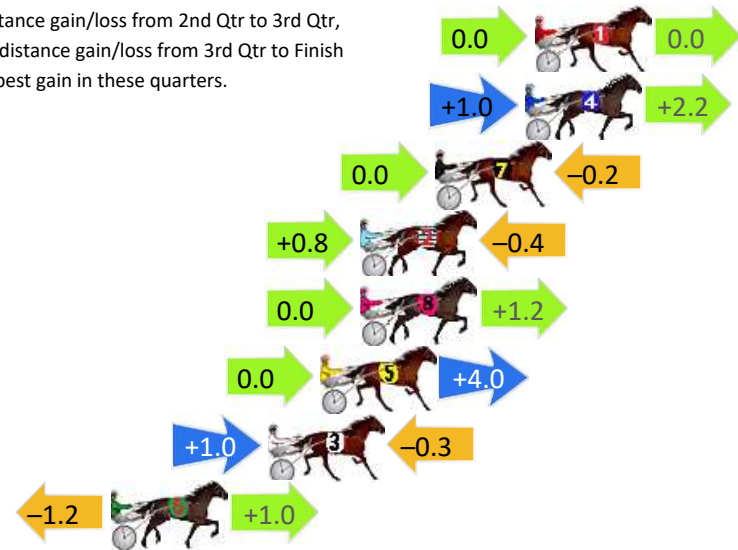

Finish Position and metres gained

First Arrow shows distance gain/loss from 2nd Qtr to 3rd Qtr, Second Arrow shows distance gain/loss from 3rd Qtr to Finish
Blue arrow indicates best gain in these quarters.

800

Visual positions in race at 2nd Quarter

400

Visual positions in race at 3rd Quarter

Penrith Race 6 Distance 1720m

Thursday, 23 January 2025

Gross Time: 2:07.70 MileRate: 1:59.40 LeadTime: 7.60s First Qtr: 32.00s Second Qtr: 31.20s Third Qtr: 28.80s Fourth Qtr: 28.10s

DATA TABLE: 800 / 400 Posi's are position from leader and (how wide the horse was at that position)

No	Horse	Plc	Mar	800 Posi	400 Posi	Time	3rd Qtr	4th Qt
1	COLLATERAL BEAUTY	1	0.0m	0.0m (0)	0.0m (0)	2:07.70	28.80s	28.10s
4	SPARKLA	2	0.4m	3.6m (1)	2.6m (1)	2:07.73	28.73s	27.95s
7	SALERO	3	4.0m	3.8m (0)	3.8m (0)	2:08.00	28.80s	28.11s
2	OUR THUNDER	4	7.0m	7.4m (1)	6.6m (2)	2:08.22	28.74s	28.13s
8	OURSURFINSAFARI	5	7.0m	8.2m (0)	8.2m (0)	2:08.22	28.80s	28.02s
5	HOLZHAUER	6	8.6m	12.6m (0)	12.6m (0)	2:08.34	28.80s	27.82s
3	IMA SHINKANSEN	7	10.7m	11.4m (1)	10.4m (1)	2:08.49	28.73s	28.12s
6	BELLRIVERGIRL	8	17.0m	16.8m (0)	18.0m (0)	2:08.96	28.88s	28.03s