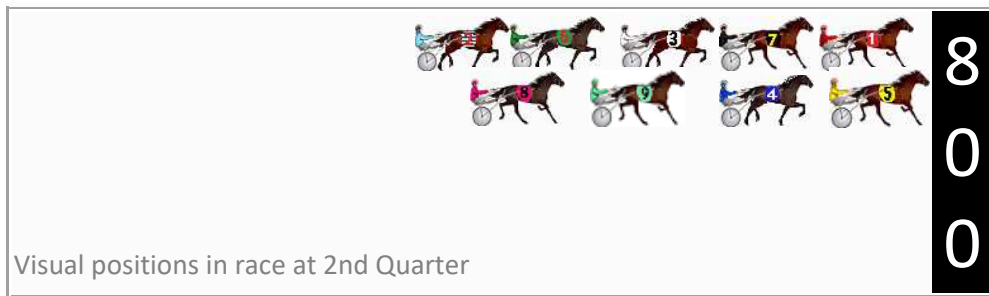

Finish Position and metres gained

First Arrow shows distance gain/loss from 2nd Qtr to 3rd Qtr, Second Arrow shows distance gain/loss from 3rd Qtr to Finish
Blue arrow indicates best gain in these quarters.

DATA TABLE: 800 / 400 Posi's are position from leader and (how wide the horse was at that position)

No	Horse	Plc	Mar	800 Posi	400 Posi	Time	3rd Qtr	4th Qt
8	TIMELY SOVEREIGN	1	0.0m	14.4m (1)	13.0m (2)	2:05.20	28.81s	28.55s
1	WOODLEA BEAVER	2	2.1m	0.4m (0)	0.0m (0)	2:05.36	28.87s	29.65s
4	REIGN MAKER	3	2.5m	4.4m (1)	3.4m (2)	2:05.39	28.83s	29.43s
3	FIFTYSHADES CRESCO	4	6.8m	8.4m (0)	5.4m (1)	2:05.73	28.68s	29.60s
2	LOYOLA GOLF	5	7.0m	16.6m (0)	14.2m (0)	2:05.74	28.73s	28.97s
7	TEAM OF STARZZZ	6	7.2m	4.4m (0)	4.0m (0)	2:05.76	28.87s	29.73s
6	TIGER TOMMY	7	18.4m	12.8m (0)	10.2m (0)	2:06.62	28.71s	30.10s
9	CLEMENTSORRELL	8	19.1m	9.6m (1)	8.6m (2)	2:06.68	28.82s	30.27s
5	PRINCE POTTER	9	25.0m	0.0m (1)	1.2m (1)	2:07.13	28.97s	31.25s