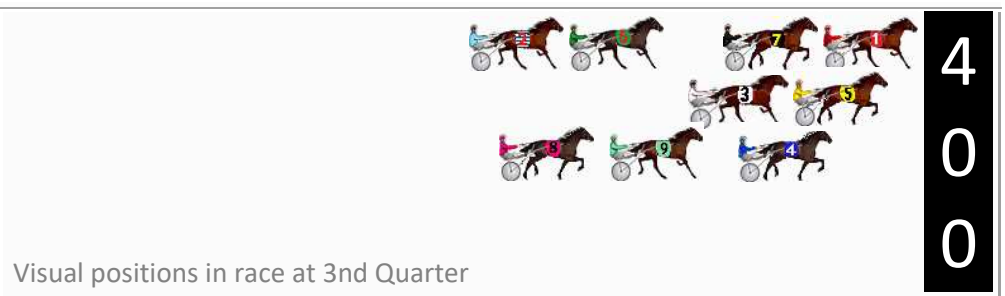

Penrith Race 4 Distance 1720m

Thursday, 23 January 2025

Gross Time: 2:05.20 MileRate: 1:57.20 LeadTime: 7.80s First Qtr: 29.40s Second Qtr: 29.60s Third Qtr: 28.90s Fourth Qtr: 29.50s

DATA TABLE: 800 / 400 Posi's are position from leader and (how wide the horse was at that position)

No	Horse	Plc	Mar	800 Posi	400 Posi	Time	3rd Qtr	4th Qt
8	TIMELY SOVEREIGN	1	0.0m	14.4m (1)	13.0m (2)	2:05.20	28.81s	28.55s
1	WOODLEA BEAVER	2	2.1m	0.4m (0)	0.0m (0)	2:05.36	28.87s	29.65s
4	REIGN MAKER	3	2.5m	4.4m (1)	3.4m (2)	2:05.39	28.83s	29.43s
3	FIFTYSHADES CRESCO	4	6.8m	8.4m (0)	5.4m (1)	2:05.73	28.68s	29.60s
2	LOYOLA GOLF	5	7.0m	16.6m (0)	14.2m (0)	2:05.74	28.73s	28.97s
7	TEAM OF STARZZZ	6	7.2m	4.4m (0)	4.0m (0)	2:05.76	28.87s	29.73s
6	TIGER TOMMY	7	18.4m	12.8m (0)	10.2m (0)	2:06.62	28.71s	30.10s
9	CLEMENTSORRELL	8	19.1m	9.6m (1)	8.6m (2)	2:06.68	28.82s	30.27s
5	PRINCE POTTER	9	25.0m	0.0m (1)	1.2m (1)	2:07.13	28.97s	31.25s

Finish Position and metres gained

First Arrow shows distance gain/loss from 2nd Qtr to 3rd Qtr, Second Arrow shows distance gain/loss from 3rd Qtr to Finish Blue arrow indicates best gain in these quarters.