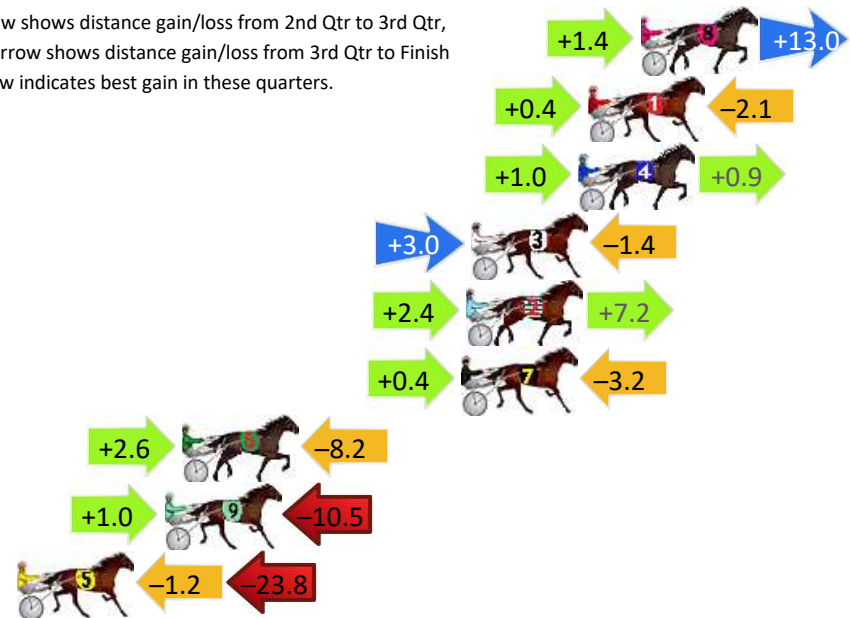

Finish Position and metres gained

First Arrow shows distance gain/loss from 2nd Qtr to 3rd Qtr, Second Arrow shows distance gain/loss from 3rd Qtr to Finish
Blue arrow indicates best gain in these quarters.

800

Visual positions in race at 2nd Quarter

400

Visual positions in race at 3rd Quarter

Penrith Race 4 Distance 1720m

Thursday, 23 January 2025

Gross Time: 2:05.20 MileRate: 1:57.20 LeadTime: 7.80s First Qtr: 29.40s Second Qtr: 29.60s Third Qtr: 28.90s Fourth Qtr: 29.50s

DATA TABLE: 800 / 400 Posi's are position from leader and (how wide the horse was at that position)

No	Horse	Plc	Mar	800 Posi	400 Posi	Time	3rd Qtr	4th Qt
8	TIMELY SOVEREIGN	1	0.0m	14.4m (1)	13.0m (2)	2:05.20	28.81s	28.55s
1	WOODLEA BEAVER	2	2.1m	0.4m (0)	0.0m (0)	2:05.36	28.87s	29.65s
4	REIGN MAKER	3	2.5m	4.4m (1)	3.4m (2)	2:05.39	28.83s	29.43s
3	FIFTYSHADES CRESCO	4	6.8m	8.4m (0)	5.4m (1)	2:05.73	28.68s	29.60s
2	LOYOLA GOLF	5	7.0m	16.6m (0)	14.2m (0)	2:05.74	28.73s	28.97s
7	TEAM OF STARZZZ	6	7.2m	4.4m (0)	4.0m (0)	2:05.76	28.87s	29.73s
6	TIGER TOMMY	7	18.4m	12.8m (0)	10.2m (0)	2:06.62	28.71s	30.10s
9	CLEMENTSORRELL	8	19.1m	9.6m (1)	8.6m (2)	2:06.68	28.82s	30.27s
5	PRINCE POTTER	9	25.0m	0.0m (1)	1.2m (1)	2:07.13	28.97s	31.25s