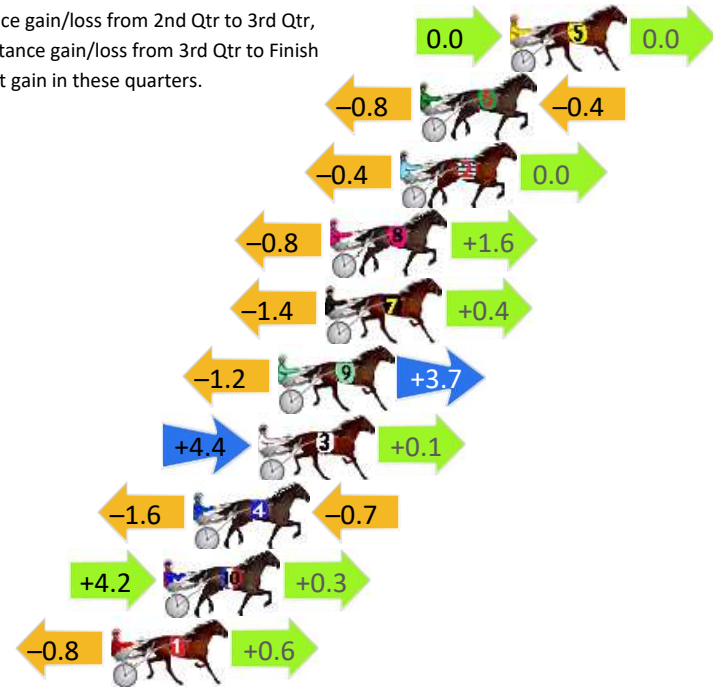

Finish Position and metres gained

First Arrow shows distance gain/loss from 2nd Qtr to 3rd Qtr,
Second Arrow shows distance gain/loss from 3rd Qtr to Finish
Blue arrow indicates best gain in these quarters.

8
0
0

Visual positions in race at 2nd Quarter

4
0
0

Visual positions in race at 3rd Quarter

Penrith Race 3 Distance 1720m

Thursday, 23 January 2025

Gross Time: 2:05.90 MileRate: 1:57.80 LeadTime: 7.60s First Qtr: 29.00s Second Qtr: 31.40s Third Qtr: 30.00s Fourth Qtr: 27.90s

DATA TABLE: 800 / 400 Posi's are position from leader and (how wide the horse was at that position)

No	Horse	Plc	Mar	800 Posi	400 Posi	Time	3rd Qtr	4th Qt
5	SARA TA SLOY	1	0.0m	0.0m (0)	0.0m (0)	2:05.90	30.00s	27.90s
6	BRAVO STRIDE	2	3.6m	2.4m (1)	3.2m (1)	2:06.16	30.06s	27.93s
2	FEAR THE EAGLE	3	4.4m	4.0m (0)	4.4m (0)	2:06.22	30.03s	27.90s
8	SWEDISH MEATBALLS	4	7.2m	8.0m (0)	8.8m (0)	2:06.43	30.05s	27.79s
7	SHADES OF HEAVEN	5	7.4m	6.4m (1)	7.8m (1)	2:06.44	30.10s	27.87s
9	ADMIRABLE	6	9.3m	11.8m (0)	13.0m (0)	2:06.58	30.08s	27.64s
3	OURTREACHEROUS REIGN	7	10.1m	14.6m (1)	10.2m (2)	2:06.64	29.68s	27.89s
4	BO DUKE	8	12.7m	10.4m (1)	12.0m (1)	2:06.83	30.12s	27.95s
10	TURBO TOMMY	9	13.9m	18.4m (1)	14.2m (2)	2:06.92	29.70s	27.88s
1	GOODTIME BRAVO	10	16.0m	15.8m (0)	16.6m (1)	2:07.07	30.06s	27.86s