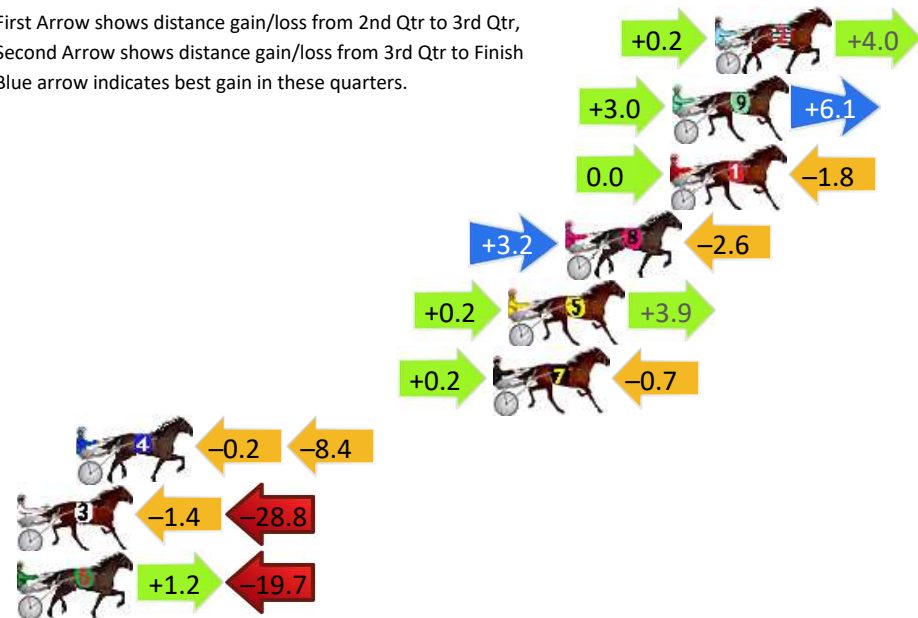

Finish Position and metres gained

First Arrow shows distance gain/loss from 2nd Qtr to 3rd Qtr, Second Arrow shows distance gain/loss from 3rd Qtr to Finish Blue arrow indicates best gain in these quarters.

Penrith Race 5 Distance 1720m

Thursday, 23 January 2025

Gross Time: 2:04.70 MileRate: 1:56.70 LeadTime: 7.50s First Qtr: 29.10s Second Qtr: 30.30s Third Qtr: 28.90s Fourth Qtr: 28.90s

DATA TABLE: 800 / 400 Posi's are position from leader and (how wide the horse was at that position)