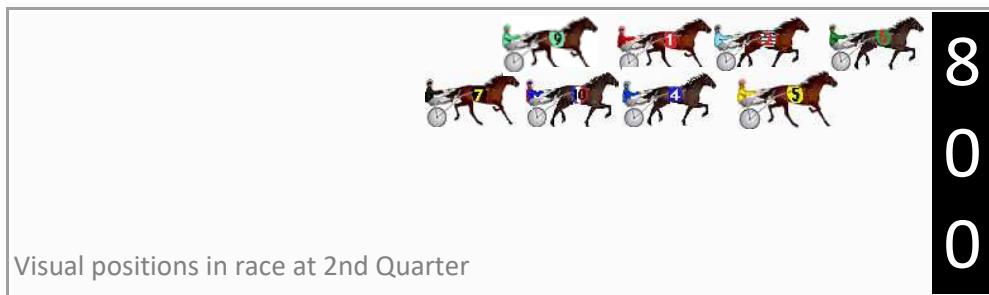

Newcastle Race 5 Distance 2030m

Friday, 14 February 2025

Gross Time: 2:28.00 MileRate: 1:57.30 LeadTime: 28.90s First Qtr: 31.40s Second Qtr: 30.30s Third Qtr: 28.30s Fourth Qtr: 29.10s

DATA TABLE: 800 / 400 Posi's are position from leader and (how wide the horse was at that position)

No	Horse	Plc	Mar	800 Posi	400 Posi	Time	3rd Qtr	4th Qt
10	Major Reason	1	0.0m	12.2m (1)	2.3m (2)	2:28.00	27.60s	28.94s
6	Man From Braavos	2	0.8m	0.0m (0)	0.0m (0)	2:28.06	28.30s	29.16s
1	Maid Of Money	3	1.3m	8.5m (0)	8.4m (0)	2:28.10	28.30s	28.60s
7	Never Know Charlie	4	2.7m	16.2m (1)	8.4m (2)	2:28.21	27.76s	28.71s
4	Nifty Studleigh	5	3.4m	8.3m (1)	7.9m (1)	2:28.26	28.28s	28.80s
5	Selsey Bill	6	8.8m	3.7m (1)	3.9m (1)	2:28.67	28.32s	29.49s
2	Ultra Bliss	7	11.6m	4.6m (0)	4.5m (0)	2:28.89	28.30s	29.67s
9	Ryans Gangster	8	162.3m	13.1m (0)	107.1m (0)	2:40.39	35.02s	33.85s

Finish Position and metres gained

First Arrow shows distance gain/loss from 2nd Qtr to 3rd Qtr, Second Arrow shows distance gain/loss from 3rd Qtr to Finish. Blue arrow indicates best gain in these quarters.