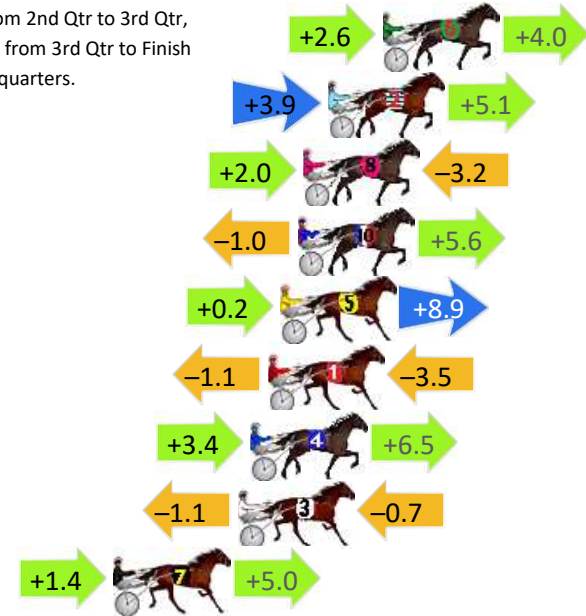

Finish Position and metres gained

First Arrow shows distance gain/loss from 2nd Qtr to 3rd Qtr, Second Arrow shows distance gain/loss from 3rd Qtr to Finish
Blue arrow indicates best gain in these quarters.

800

Visual positions in race at 2nd Quarter

400

Visual positions in race at 3rd Quarter

Newcastle Race 2 Distance 1609m

Friday, 14 February 2025

Gross Time: 1:52.90 MileRate: 1:52.90 LeadTime: 0.00s First Qtr: 27.20s Second Qtr: 28.60s Third Qtr: 28.10s Fourth Qtr: 29.00s

DATA TABLE: 800 / 400 Posi's are position from leader and (how wide the horse was at that position)

No	Horse	Plc	Mar	800 Posi	400 Posi	Time	3rd Qtr	4th Qt
6	Sir Simon	1	0.0m	6.6m (1)	4.0m (1)	1:52.90	27.92s	28.72s
2	Our Ideal Dream	2	2.2m	11.2m (1)	7.3m (2)	1:53.07	27.84s	28.65s
8	Mister Cheese	3	3.2m	2.0m (1)	0.0m (1)	1:53.14	27.96s	29.24s
10	Sweetly Spoken	4	3.4m	8.0m (0)	9.0m (0)	1:53.16	28.18s	28.62s
5	Sunshine Pepper	5	4.1m	13.2m (0)	13.0m (0)	1:53.21	28.10s	28.39s
1	Rocktagonal	6	4.6m	0.0m (0)	1.1m (0)	1:53.25	28.18s	29.27s
4	Peppa Bliss	7	5.3m	15.2m (1)	11.8m (1)	1:53.30	27.88s	28.56s
3	First String	8	5.8m	4.0m (0)	5.1m (0)	1:53.34	28.18s	29.08s
7	Stealth Bomba	9	10.8m	17.2m (0)	15.8m (1)	1:53.72	28.02s	28.70s