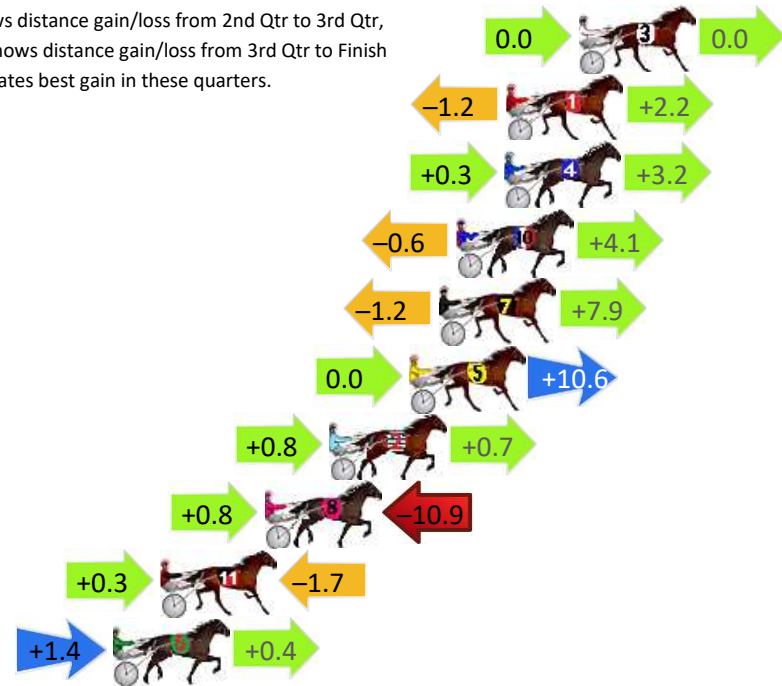

Finish Position and metres gained

First Arrow shows distance gain/loss from 2nd Qtr to 3rd Qtr, Second Arrow shows distance gain/loss from 3rd Qtr to Finish
Blue arrow indicates best gain in these quarters

Newcastle Race 4 Distance 2030m

Friday, 14 February 2025

Gross Time: 2:29.80 MileRate: 1:58.80 LeadTime: 30.40s First Qtr: 32.00s Second Qtr: 30.00s Third Qtr: 28.70s Fourth Qtr: 28.70s

DATA TABLE: 800 / 400 Posi's are position from leader and (how wide the horse was at that position)

No	Horse	Plc	Mar	800 Posi	400 Posi	Time	3rd Qtr	4th Qt
3	Imperial Night	1	0.0m	0.0m (0)	0.0m (0)	2:29.80	28.70s	28.70s
1	Penurious	2	2.9m	3.9m (0)	5.1m (0)	2:30.02	28.78s	28.56s
4	Mister Poverty	3	3.0m	6.5m (1)	6.2m (1)	2:30.03	28.68s	28.49s
10	Double Lines	4	4.9m	8.4m (0)	9.0m (0)	2:30.17	28.74s	28.43s
7	Ohwhatiwouldgive	5	5.6m	12.3m (0)	13.5m (0)	2:30.22	28.78s	28.16s
5	Rocknroll Clarry	6	6.8m	17.4m (0)	17.4m (0)	2:30.31	28.70s	27.97s
2	Terror Flying	7	10.0m	11.5m (1)	10.7m (1)	2:30.55	28.64s	28.69s
8	Ultimate Cruza	8	12.6m	2.5m (1)	1.7m (1)	2:30.75	28.64s	29.53s
11	Bodyline	9	16.8m	15.4m (1)	15.1m (1)	2:31.07	28.68s	28.89s
6	Walter Warlock	10	18.7m	20.5m (1)	19.1m (1)	2:31.21	28.60s	28.75s

Finish Position and metres gained

First Arrow shows distance gain/loss from 2nd Qtr to 3rd Qtr, Second Arrow shows distance gain/loss from 3rd Qtr to Finish
Blue arrow indicates best gain in these quarters.