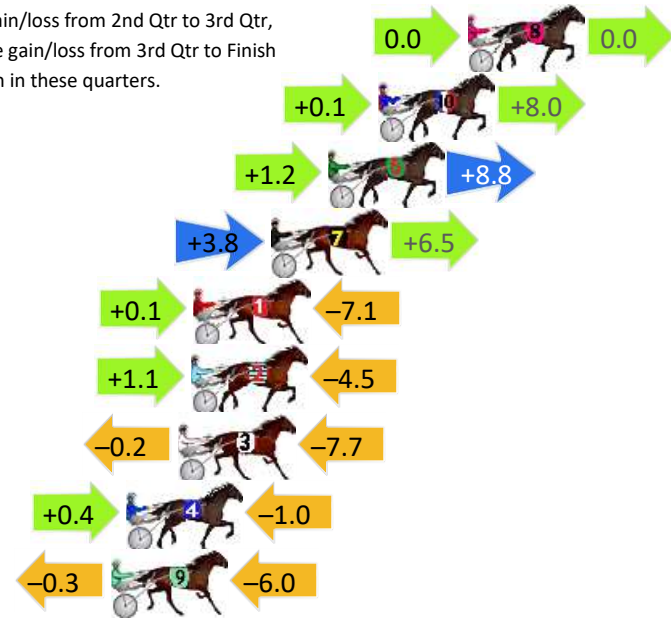

Newcastle Race 1 Distance 2030m

Friday, 14 February 2025

Gross Time: 2:26.00 MileRate: 1:55.80 LeadTime: 28.80s First Qtr: 30.60s Second Qtr: 28.30s Third Qtr: 28.90s Fourth Qtr: 29.40s

DATA TABLE: 800 / 400 Posi's are position from leader and (how wide the horse was at that position)

No	Horse	Plc	Mar	800 Posi	400 Posi	Time	3rd Qtr	4th Qt
8	Sheza Rebel	1	0.0m	0.0m (0)	0.0m (0)	2:26.00	28.90s	29.40s
10	Kissmelvis	2	3.6m	11.7m (1)	11.6m (2)	2:26.28	28.92s	28.84s
6	Cheddar Valley	3	5.6m	15.6m (1)	14.4m (3)	2:26.43	28.84s	28.79s
7	Follow The Eclipse	4	7.9m	18.2m (0)	14.4m (1)	2:26.61	28.66s	28.97s
1	Grosestar	5	11.0m	4.0m (0)	3.9m (0)	2:26.85	28.90s	29.97s
2	Beancounter	6	11.1m	7.7m (1)	6.6m (2)	2:26.86	28.84s	29.78s
3	Abstract Art	7	11.6m	3.7m (1)	3.9m (1)	2:26.89	28.92s	30.01s
4	Silver Lady	8	13.7m	13.1m (0)	12.7m (0)	2:27.06	28.90s	29.54s
9	Popstaromar	9	14.3m	8.0m (0)	8.3m (0)	2:27.10	28.94s	29.90s

Finish Position and metres gained

First Arrow shows distance gain/loss from 2nd Qtr to 3rd Qtr, Second Arrow shows distance gain/loss from 3rd Qtr to Finish
Blue arrow indicates best gain in these quarters.