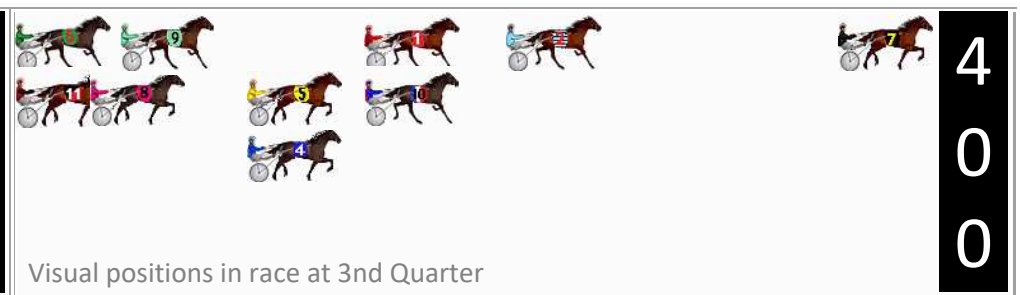

Finish Position and metres gained

First Arrow shows distance gain/loss from 2nd Qtr to 3rd Qtr, Second Arrow shows distance gain/loss from 3rd Qtr to Finish Blue arrow indicates best gain in these quarters.

800

Visual positions in race at 2nd Quarter

400

Visual positions in race at 3rd Quarter

Newcastle Race 3 Distance 2030m

Friday, 14 February 2025

Gross Time: 2:25.10 MileRate: 1:55.10 LeadTime: 29.70s First Qtr: 31.30s Second Qtr: 28.30s Third Qtr: 26.90s Fourth Qtr: 28.90s

DATA TABLE: 800 / 400 Posi's are position from leader and (how wide the horse was at that position)

No	Horse	Plc	Mar	800 Posi	400 Posi	Time	3rd Qtr	4th Qt
7	Applied	1	0.0m	0.0m (0)	0.0m (0)	2:25.10	26.90s	28.90s
2	Alfredjohncrusader	2	16.8m	5.4m (0)	13.3m (0)	2:26.37	27.46s	29.25s
5	Louie Dada	3	18.9m	15.3m (1)	23.7m (1)	2:26.53	27.52s	28.69s
10	Vincentius Maximus	4	21.7m	5.1m (1)	19.0m (1)	2:26.75	27.88s	29.23s
4	Summer Rockstar	5	30.2m	10.5m (1)	23.7m (2)	2:27.39	27.84s	29.55s
9	Never Know Blaze	6	30.3m	19.7m (0)	28.8m (0)	2:27.40	27.58s	29.20s
11	Sinbinned	7	30.6m	23.9m (1)	34.6m (1)	2:27.42	27.70s	28.82s
6	Eiffel From Heaven	8	34.1m	28.1m (0)	34.0m (0)	2:27.69	27.38s	29.13s
1	Mister Brillante	9	38.4m	10.8m (0)	19.0m (0)	2:28.01	27.50s	30.49s
8	Johnny Dee	10	40.6m	19.7m (1)	30.0m (1)	2:28.18	27.66s	29.90s

Finish Position and metres gained

First Arrow shows distance gain/loss from 2nd Qtr to 3rd Qtr, Second Arrow shows distance gain/loss from 3rd Qtr to Finish
Blue arrow indicates best gain in these quarters