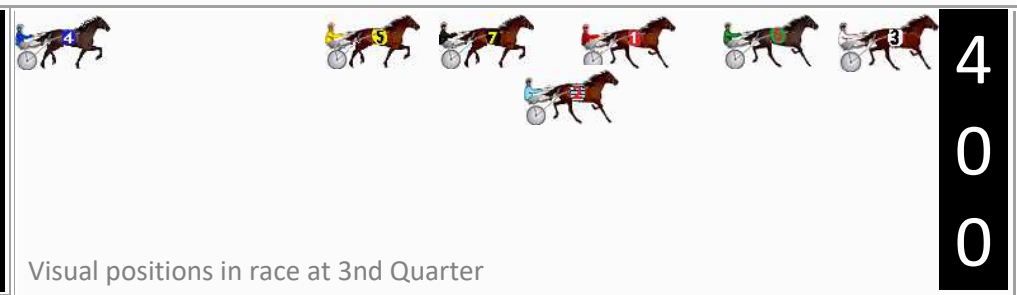

Newcastle Race 7 Distance 1609m

Friday, 14 February 2025

Gross Time: 1:54.70 MileRate: 1:54.70 LeadTime: 0.00s First Qtr: 28.50s Second Qtr: 30.00s Third Qtr: 28.20s Fourth Qtr: 28.00s

DATA TABLE: 800 / 400 Posi's are position from leader and (how wide the horse was at that position)

No	Horse	Plc	Mar	800 Posi	400 Posi	Time	3rd Qtr	4th Qt
6	Arma Sportsgirl	1	0.0m	4.6m (0)	4.6m (0)	1:54.70	28.20s	27.68s
3	About My Time	2	11.5m	0.0m (0)	0.0m (0)	1:55.55	28.20s	28.85s
2	Miss Adonis	3	21.3m	13.1m (0)	12.6m (1)	1:56.27	28.16s	28.69s
5	Shalamar Miss	4	26.8m	22.8m (0)	20.6m (0)	1:56.67	28.04s	28.53s
7	Pixiebelle	5	26.8m	17.7m (0)	16.0m (0)	1:56.67	28.08s	28.85s
1	Rainbow Reason	6	27.4m	9.1m (0)	10.3m (0)	1:56.72	28.28s	29.30s
8	Killara Kamikaze	7	57.5m	33.4m (0)	36.9m (0)	1:58.93	28.44s	29.65s
4	Goldnrock	8	182.3m	107.6m (0)	121.4m (0)	2:08.12	29.14s	32.94s

Finish Position and metres gained

First Arrow shows distance gain/loss from 2nd Qtr to 3rd Qtr,
Second Arrow shows distance gain/loss from 3rd Qtr to Finish
Blue arrow indicates best gain in these quarters.