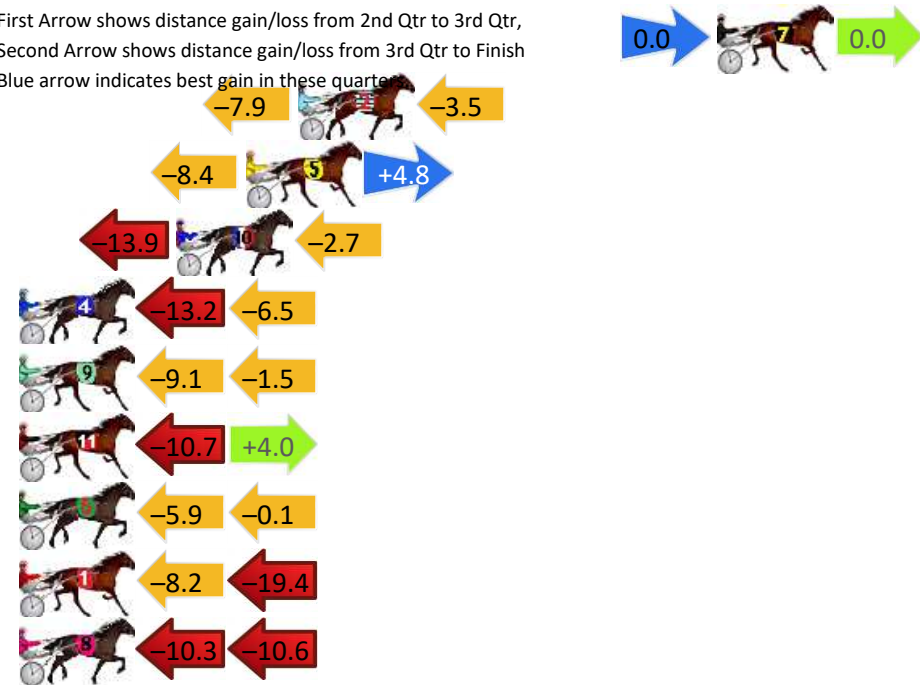

Finish Position and metres gained

First Arrow shows distance gain/loss from 2nd Qtr to 3rd Qtr, Second Arrow shows distance gain/loss from 3rd Qtr to Finish Blue arrow indicates best gain in these quarters.

800

Visual positions in race at 2nd Quarter

400

Visual positions in race at 3rd Quarter

Newcastle Race 3 Distance 2030m

Friday, 14 February 2025

Gross Time: 2:25.10 MileRate: 1:55.10 LeadTime: 29.70s First Qtr: 31.30s Second Qtr: 28.30s Third Qtr: 26.90s Fourth Qtr: 28.90s

DATA TABLE: 800 / 400 Posi's are position from leader and (how wide the horse was at that position)

No	Horse	Plc	Mar	800 Posi	400 Posi	Time	3rd Qtr	4th Qt
7	Applied	1	0.0m	0.0m (0)	0.0m (0)	2:25.10	26.90s	28.90s
2	Alfredjohncrusader	2	16.8m	5.4m (0)	13.3m (0)	2:26.37	27.46s	29.25s
5	Louie Dada	3	18.9m	15.3m (1)	23.7m (1)	2:26.53	27.52s	28.69s
10	Vincentius Maximus	4	21.7m	5.1m (1)	19.0m (1)	2:26.75	27.88s	29.23s
4	Summer Rockstar	5	30.2m	10.5m (1)	23.7m (2)	2:27.39	27.84s	29.55s
9	Never Know Blaze	6	30.3m	19.7m (0)	28.8m (0)	2:27.40	27.58s	29.20s
11	Sinbinned	7	30.6m	23.9m (1)	34.6m (1)	2:27.42	27.70s	28.82s
6	Eiffel From Heaven	8	34.1m	28.1m (0)	34.0m (0)	2:27.69	27.38s	29.13s
1	Mister Brillante	9	38.4m	10.8m (0)	19.0m (0)	2:28.01	27.50s	30.49s
8	Johnny Dee	10	40.6m	19.7m (1)	30.0m (1)	2:28.18	27.66s	29.90s

Finish Position and metres gained

First Arrow shows distance gain/loss from 2nd Qtr to 3rd Qtr, Second Arrow shows distance gain/loss from 3rd Qtr to Finish
Blue arrow indicates best gain in these quarters