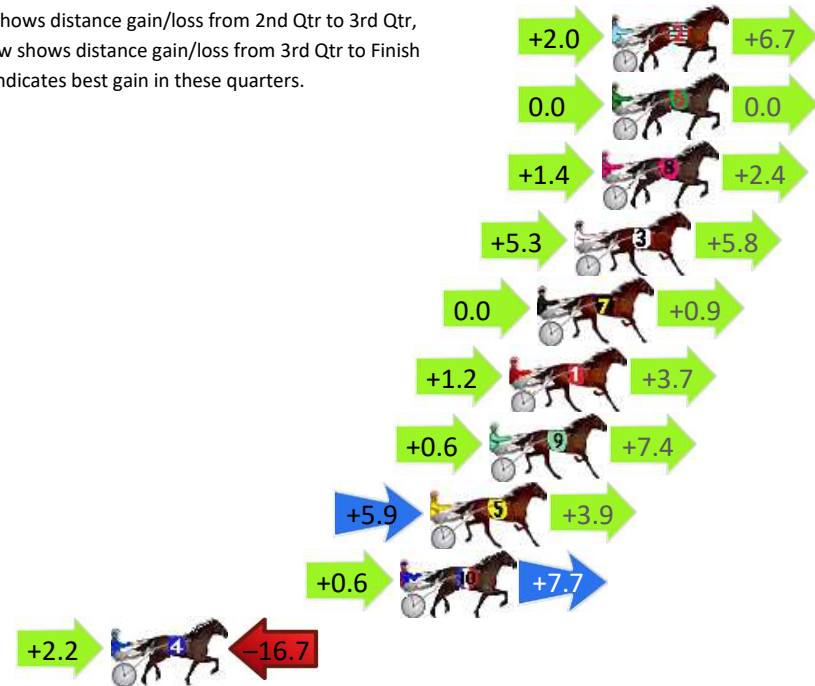

DATA TABLE: 800 / 400 Posi's are position from leader and (how wide the horse was at that position)

No	Horse	Plc	Mar	800 Posi	400 Posi	Time	3rd Qtr	4th Qt
10	Major Reason	1	0.0m	12.2m (1)	2.3m (2)	2:28.00	27.60s	28.94s
6	Man From Braavos	2	0.8m	0.0m (0)	0.0m (0)	2:28.06	28.30s	29.16s
1	Maid Of Money	3	1.3m	8.5m (0)	8.4m (0)	2:28.10	28.30s	28.60s
7	Never Know Charlie	4	2.7m	16.2m (1)	8.4m (2)	2:28.21	27.76s	28.71s
4	Nifty Studleigh	5	3.4m	8.3m (1)	7.9m (1)	2:28.26	28.28s	28.80s
5	Selsey Bill	6	8.8m	3.7m (1)	3.9m (1)	2:28.67	28.32s	29.49s
2	Ultra Bliss	7	11.6m	4.6m (0)	4.5m (0)	2:28.89	28.30s	29.67s
9	Ryans Gangster	8	162.3m	13.1m (0)	107.1m (0)	2:40.39	35.02s	33.85s

Finish Position and metres gained

First Arrow shows distance gain/loss from 2nd Qtr to 3rd Qtr, Second Arrow shows distance gain/loss from 3rd Qtr to Finish. Blue arrow indicates best gain in these quarters.

Newcastle Race 6 Distance 1609m

Friday, 14 February 2025

Gross Time: 1:57.70 MileRate: 1:57.70 LeadTime: 0.00s First Qtr: 29.10s Second Qtr: 30.90s Third Qtr: 28.70s Fourth Qtr: 29.00s

DATA TABLE: 800 / 400 Posi's are position from leader and (how wide the horse was at that position)

Finish Position and metres gained

First Arrow shows distance gain/loss from 2nd Qtr to 3rd Qtr, Second Arrow shows distance gain/loss from 3rd Qtr to Finish
Blue arrow indicates best gain in these quarters.