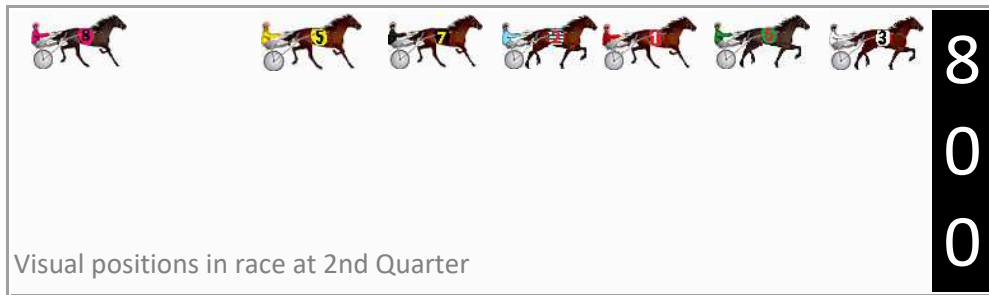

Newcastle Race 7 Distance 1609m

Friday, 14 February 2025

Gross Time: 1:54.70 MileRate: 1:54.70 LeadTime: 0.00s First Qtr: 28.50s Second Qtr: 30.00s Third Qtr: 28.20s Fourth Qtr: 28.00s

DATA TABLE: 800 / 400 Posi's are position from leader and (how wide the horse was at that position)

No	Horse	Plc	Mar	800 Posi	400 Posi	Time	3rd Qtr	4th Qt
6	Arma Sportsgirl	1	0.0m	4.6m (0)	4.6m (0)	1:54.70	28.20s	27.68s
3	About My Time	2	11.5m	0.0m (0)	0.0m (0)	1:55.55	28.20s	28.85s
2	Miss Adonis	3	21.3m	13.1m (0)	12.6m (1)	1:56.27	28.16s	28.69s
5	Shalamar Miss	4	26.8m	22.8m (0)	20.6m (0)	1:56.67	28.04s	28.53s
7	Pixiebelle	5	26.8m	17.7m (0)	16.0m (0)	1:56.67	28.08s	28.85s
1	Rainbow Reason	6	27.4m	9.1m (0)	10.3m (0)	1:56.72	28.28s	29.30s
8	Killara Kamikaze	7	57.5m	33.4m (0)	36.9m (0)	1:58.93	28.44s	29.65s
4	Goldnrock	8	182.3m	107.6m (0)	121.4m (0)	2:08.12	29.14s	32.94s

Finish Position and metres gained

First Arrow shows distance gain/loss from 2nd Qtr to 3rd Qtr,
Second Arrow shows distance gain/loss from 3rd Qtr to Finish
Blue arrow indicates best gain in these quarters.