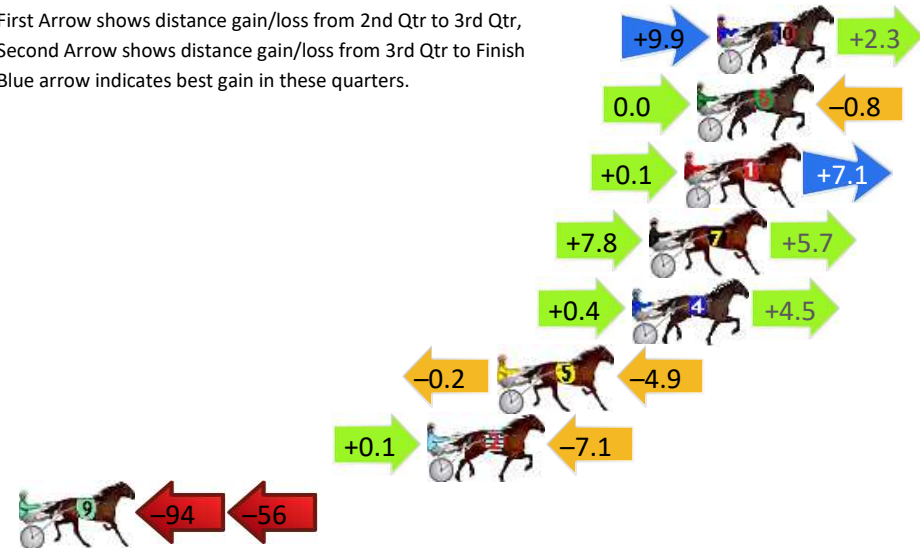

Finish Position and metres gained

First Arrow shows distance gain/loss from 2nd Qtr to 3rd Qtr, Second Arrow shows distance gain/loss from 3rd Qtr to Finish
Blue arrow indicates best gain in these quarters.

800

Visual positions in race at 2nd Quarter

400

Visual positions in race at 3rd Quarter

Newcastle Race 5 Distance 2030m

Friday, 14 February 2025

Gross Time: 2:28.00 MileRate: 1:57.30 LeadTime: 28.90s First Qtr: 31.40s Second Qtr: 30.30s Third Qtr: 28.30s Fourth Qtr: 29.10s

DATA TABLE: 800 / 400 Posi's are position from leader and (how wide the horse was at that position)

No	Horse	Plc	Mar	800 Posi	400 Posi	Time	3rd Qtr	4th Qt
10	Major Reason	1	0.0m	12.2m (1)	2.3m (2)	2:28.00	27.60s	28.94s
6	Man From Braavos	2	0.8m	0.0m (0)	0.0m (0)	2:28.06	28.30s	29.16s
1	Maid Of Money	3	1.3m	8.5m (0)	8.4m (0)	2:28.10	28.30s	28.60s
7	Never Know Charlie	4	2.7m	16.2m (1)	8.4m (2)	2:28.21	27.76s	28.71s
4	Nifty Studleigh	5	3.4m	8.3m (1)	7.9m (1)	2:28.26	28.28s	28.80s
5	Selsey Bill	6	8.8m	3.7m (1)	3.9m (1)	2:28.67	28.32s	29.49s
2	Ultra Bliss	7	11.6m	4.6m (0)	4.5m (0)	2:28.89	28.30s	29.67s
9	Ryans Gangster	8	162.3m	13.1m (0)	107.1m (0)	2:40.39	35.02s	33.85s

Finish Position and metres gained

First Arrow shows distance gain/loss from 2nd Qtr to 3rd Qtr, Second Arrow shows distance gain/loss from 3rd Qtr to Finish. Blue arrow indicates best gain in these quarters.