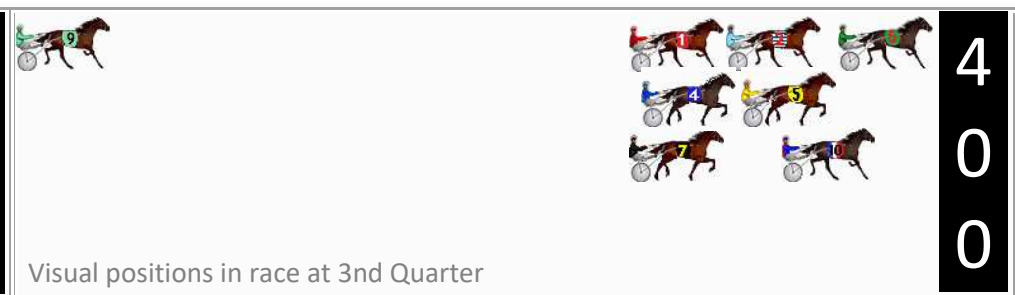

Finish Position and metres gained

First Arrow shows distance gain/loss from 2nd Qtr to 3rd Qtr, Second Arrow shows distance gain/loss from 3rd Qtr to Finish
Blue arrow indicates best gain in these quarters.

800

Visual positions in race at 2nd Quarter

400

Visual positions in race at 3rd Quarter

Newcastle Race 5 Distance 2030m

Friday, 14 February 2025

Gross Time: 2:28.00 MileRate: 1:57.30 LeadTime: 28.90s First Qtr: 31.40s Second Qtr: 30.30s Third Qtr: 28.30s Fourth Qtr: 29.10s

DATA TABLE: 800 / 400 Posi's are position from leader and (how wide the horse was at that position)

No	Horse	Plc	Mar	800 Posi	400 Posi	Time	3rd Qtr	4th Qt
10	Major Reason	1	0.0m	12.2m (1)	2.3m (2)	2:28.00	27.60s	28.94s
6	Man From Braavos	2	0.8m	0.0m (0)	0.0m (0)	2:28.06	28.30s	29.16s
1	Maid Of Money	3	1.3m	8.5m (0)	8.4m (0)	2:28.10	28.30s	28.60s
7	Never Know Charlie	4	2.7m	16.2m (1)	8.4m (2)	2:28.21	27.76s	28.71s
4	Nifty Studleigh	5	3.4m	8.3m (1)	7.9m (1)	2:28.26	28.28s	28.80s
5	Selsey Bill	6	8.8m	3.7m (1)	3.9m (1)	2:28.67	28.32s	29.49s
2	Ultra Bliss	7	11.6m	4.6m (0)	4.5m (0)	2:28.89	28.30s	29.67s
9	Ryans Gangster	8	162.3m	13.1m (0)	107.1m (0)	2:40.39	35.02s	33.85s

Finish Position and metres gained

First Arrow shows distance gain/loss from 2nd Qtr to 3rd Qtr, Second Arrow shows distance gain/loss from 3rd Qtr to Finish. Blue arrow indicates best gain in these quarters.