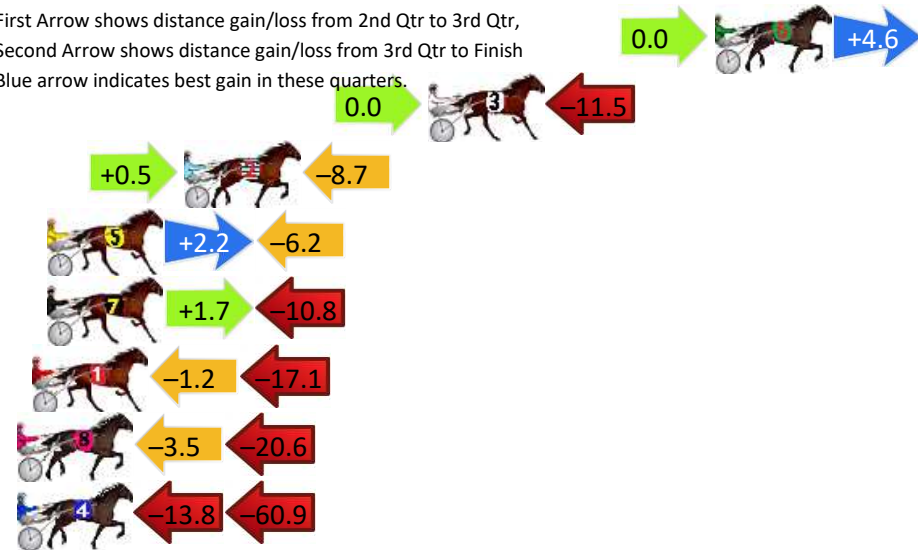

Finish Position and metres gained

First Arrow shows distance gain/loss from 2nd Qtr to 3rd Qtr, Second Arrow shows distance gain/loss from 3rd Qtr to Finish
Blue arrow indicates best gain in these quarters.

8
0
0

Visual positions in race at 2nd Quarter

4
0
0

Visual positions in race at 3rd Quarter

Newcastle Race 7 Distance 1609m

Friday, 14 February 2025

Gross Time: 1:54.70 MileRate: 1:54.70 LeadTime: 0.00s First Qtr: 28.50s Second Qtr: 30.00s Third Qtr: 28.20s Fourth Qtr: 28.00s

DATA TABLE: 800 / 400 Posi's are position from leader and (how wide the horse was at that position)

No	Horse	Plc	Mar	800 Posi	400 Posi	Time	3rd Qtr	4th Qt
6	Arma Sportsgirl	1	0.0m	4.6m (0)	4.6m (0)	1:54.70	28.20s	27.68s
3	About My Time	2	11.5m	0.0m (0)	0.0m (0)	1:55.55	28.20s	28.85s
2	Miss Adonis	3	21.3m	13.1m (0)	12.6m (1)	1:56.27	28.16s	28.69s
5	Shalamar Miss	4	26.8m	22.8m (0)	20.6m (0)	1:56.67	28.04s	28.53s
7	Pixiebelle	5	26.8m	17.7m (0)	16.0m (0)	1:56.67	28.08s	28.85s
1	Rainbow Reason	6	27.4m	9.1m (0)	10.3m (0)	1:56.72	28.28s	29.30s
8	Killara Kamikaze	7	57.5m	33.4m (0)	36.9m (0)	1:58.93	28.44s	29.65s
4	Goldnrock	8	182.3m	107.6m (0)	121.4m (0)	2:08.12	29.14s	32.94s