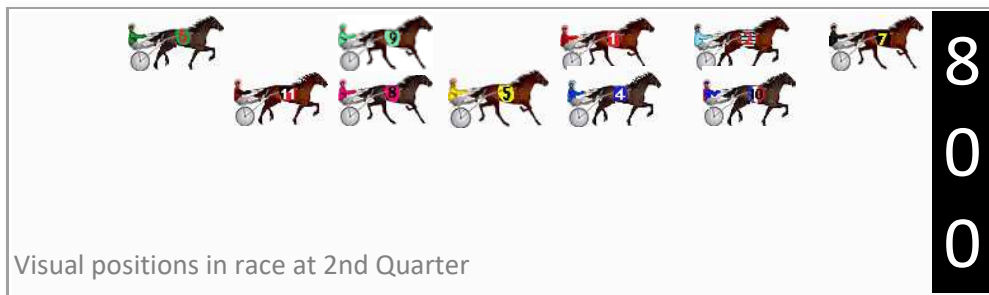

Finish Position and metres gained

First Arrow shows distance gain/loss from 2nd Qtr to 3rd Qtr, Second Arrow shows distance gain/loss from 3rd Qtr to Finish Blue arrow indicates best gain in these quarters.

DATA TABLE: 800 / 400 Posi's are position from leader and (how wide the horse was at that position)

No	Horse	Plc	Mar	800 Posi	400 Posi	Time	3rd Qtr	4th Qt
7	Applied	1	0.0m	0.0m (0)	0.0m (0)	2:25.10	26.90s	28.90s
2	Alfredjohncrusader	2	16.8m	5.4m (0)	13.3m (0)	2:26.37	27.46s	29.25s
5	Louie Dada	3	18.9m	15.3m (1)	23.7m (1)	2:26.53	27.52s	28.69s
10	Vincentius Maximus	4	21.7m	5.1m (1)	19.0m (1)	2:26.75	27.88s	29.23s
4	Summer Rockstar	5	30.2m	10.5m (1)	23.7m (2)	2:27.39	27.84s	29.55s
9	Never Know Blaze	6	30.3m	19.7m (0)	28.8m (0)	2:27.40	27.58s	29.20s
11	Sinbinned	7	30.6m	23.9m (1)	34.6m (1)	2:27.42	27.70s	28.82s
6	Eiffel From Heaven	8	34.1m	28.1m (0)	34.0m (0)	2:27.69	27.38s	29.13s
1	Mister Brillante	9	38.4m	10.8m (0)	19.0m (0)	2:28.01	27.50s	30.49s
8	Johnny Dee	10	40.6m	19.7m (1)	30.0m (1)	2:28.18	27.66s	29.90s

Finish Position and metres gained

First Arrow shows distance gain/loss from 2nd Qtr to 3rd Qtr, Second Arrow shows distance gain/loss from 3rd Qtr to Finish
Blue arrow indicates best gain in these quarters