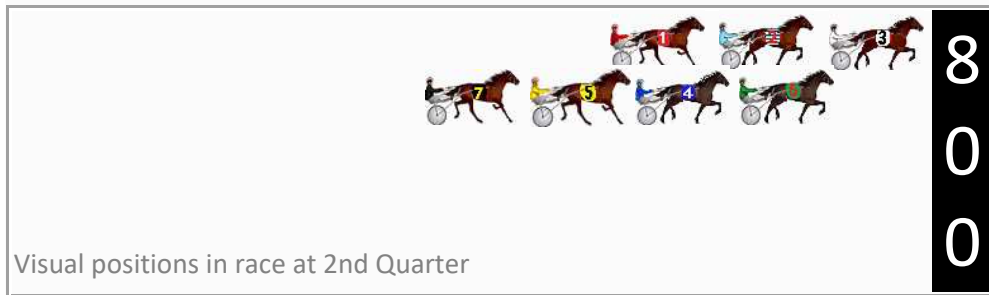

Goulburn Race 3 Distance 1710m

Monday, 17 February 2025

Gross Time: 2:01.20 MileRate: 1:54.10 LeadTime: 6.50s First Qtr: 29.70s Second Qtr: 29.00s Third Qtr: 27.60s Fourth Qtr: 28.40s

DATA TABLE: 800 / 400 Posi's are position from leader and (how wide the horse was at that position)

No	Horse	Plc	Mar	800 Posi	400 Posi	Time	3rd Qtr	4th Qt
3	Jalaneel	1	0.0m	0.0m (0)	0.0m (0)	2:01.20	27.60s	28.40s
7	Maebee	2	9.0m	16.2m (1)	17.6m (1)	2:01.87	27.71s	27.79s
4	Guilty Party	3	9.3m	7.8m (1)	8.2m (2)	2:01.89	27.63s	28.48s
2	Kuzma	4	12.0m	4.4m (0)	4.6m (0)	2:02.10	27.61s	28.92s
1	Zenxena	5	13.1m	8.8m (0)	10.4m (0)	2:02.18	27.71s	28.59s
5	Hail Lucius	6	24.2m	12.0m (1)	13.4m (1)	2:03.01	27.69s	29.16s
6	Raging Sea	7	33.7m	3.6m (1)	6.2m (1)	2:03.71	27.75s	30.34s

Finish Position and metres gained