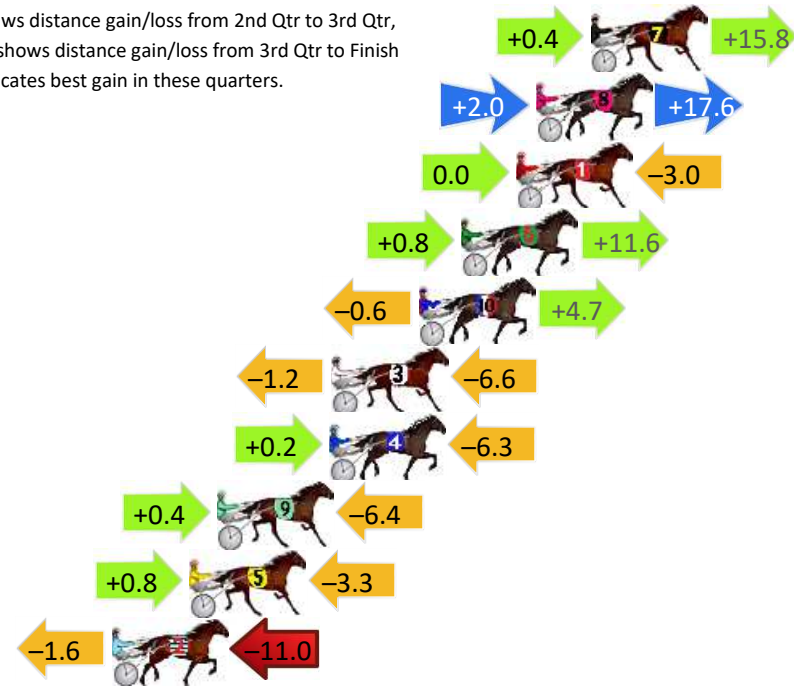

No	Horse	Plc	Mar	800 Posi	400 Posi	Time	3rd Qtr	4th Qt
3	Jalaneel	1	0.0m	0.0m (0)	0.0m (0)	2:01.20	27.60s	28.40s
7	Maebee	2	9.0m	16.2m (1)	17.6m (1)	2:01.87	27.71s	27.79s
4	Guilty Party	3	9.3m	7.8m (1)	8.2m (2)	2:01.89	27.63s	28.48s
2	Kuzma	4	12.0m	4.4m (0)	4.6m (0)	2:02.10	27.61s	28.92s
1	Zenxena	5	13.1m	8.8m (0)	10.4m (0)	2:02.18	27.71s	28.59s
5	Hail Lucius	6	24.2m	12.0m (1)	13.4m (1)	2:03.01	27.69s	29.16s
6	Raging Sea	7	33.7m	3.6m (1)	6.2m (1)	2:03.71	27.75s	30.34s

Finish Position and metres gained

Goulburn Race 4 Distance 1710m

Monday, 17 February 2025

Gross Time: 2:04.80 MileRate: 1:57.40 LeadTime: 6.50s First Qtr: 30.90s Second Qtr: 29.10s Third Qtr: 28.30s Fourth Qtr: 30.00s

DATA TABLE: 800 / 400 Posi's are position from leader and (how wide the horse was at that position)

No	Horse	Plc	Mar	800 Posi	400 Posi	Time	3rd Qtr	4th Qt
7	Marianna Bromac	1	0.0m	16.2m (1)	15.8m (1)	2:04.80	28.30s	28.82s
8	Little Cessna	2	2.2m	21.8m (1)	19.8m (1)	2:04.97	28.19s	28.69s
1	Just Rocknroll	3	3.0m	0.0m (0)	0.0m (0)	2:05.04	28.29s	30.22s
6	Satin Banyula	4	5.2m	17.6m (0)	16.8m (0)	2:05.21	28.27s	29.13s
10	Rocking Lou	5	6.9m	11.0m (1)	11.6m (2)	2:05.34	28.35s	29.65s
3	Clementsorrell	6	10.4m	2.6m (1)	3.8m (1)	2:05.62	28.37s	30.49s
4	Why Not Surf	7	10.5m	4.4m (0)	4.2m (0)	2:05.63	28.27s	30.47s
9	What For	8	15.0m	9.0m (0)	8.6m (0)	2:05.98	28.26s	30.48s
5	Rum Delight	9	16.1m	13.6m (0)	12.8m (0)	2:06.07	28.24s	30.25s
2	Taramin	10	19.2m	6.6m (1)	8.2m (1)	2:06.31	28.39s	30.82s

Finish Position and metres gained

First Arrow shows distance gain/loss from 2nd Qtr to 3rd Qtr, Second Arrow shows distance gain/loss from 3rd Qtr to Finish
Blue arrow indicates best gain in these quarters.