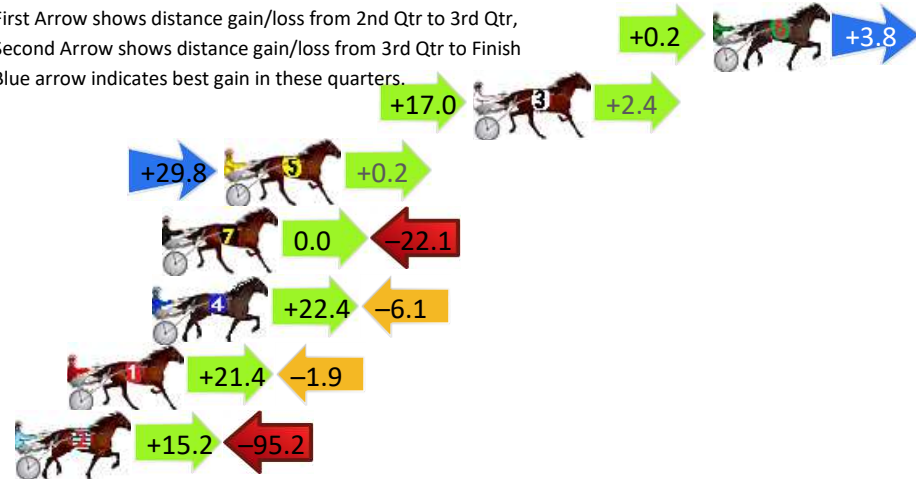

Finish Position and metres gained

First Arrow shows distance gain/loss from 2nd Qtr to 3rd Qtr, Second Arrow shows distance gain/loss from 3rd Qtr to Finish Blue arrow indicates best gain in these quarters.

8
0
0

Visual positions in race at 2nd Quarter

4
0
0

Visual positions in race at 3rd Quarter

Goulburn Race 2 Distance 1710m

Monday, 17 February 2025

Gross Time: 2:04.50 MileRate: 1:57.20 LeadTime: 6.60s First Qtr: 28.40s Second Qtr: 29.60s Third Qtr: 29.90s Fourth Qtr: 30.00s

DATA TABLE: 800 / 400 Posi's are position from leader and (how wide the horse was at that position)

No	Horse	Plc	Mar	800 Posi	400 Posi	Time	3rd Qtr	4th Qt
6	Arma The Great	1	0.0m	4.0m (0)	3.8m (1)	2:04.50	29.89s	29.72s
3	Rainbow Mountain	2	9.6m	29.0m (0)	12.0m (0)	2:05.25	28.63s	29.82s
5	Whirily Maurz	3	19.6m	49.6m (1)	19.8m (2)	2:06.04	27.68s	29.99s
7	Simples	4	22.1m	0.0m (0)	0.0m (0)	2:06.24	29.90s	31.65s
4	Ebony Karalta	5	22.5m	38.8m (1)	16.4m (1)	2:06.27	28.23s	30.45s
1	Tora	6	25.9m	45.4m (0)	24.0m (2)	2:06.54	28.31s	30.14s
2	Batten The Hatches	7	116.6m	36.6m (0)	21.4m (0)	2:13.66	28.76s	37.10s