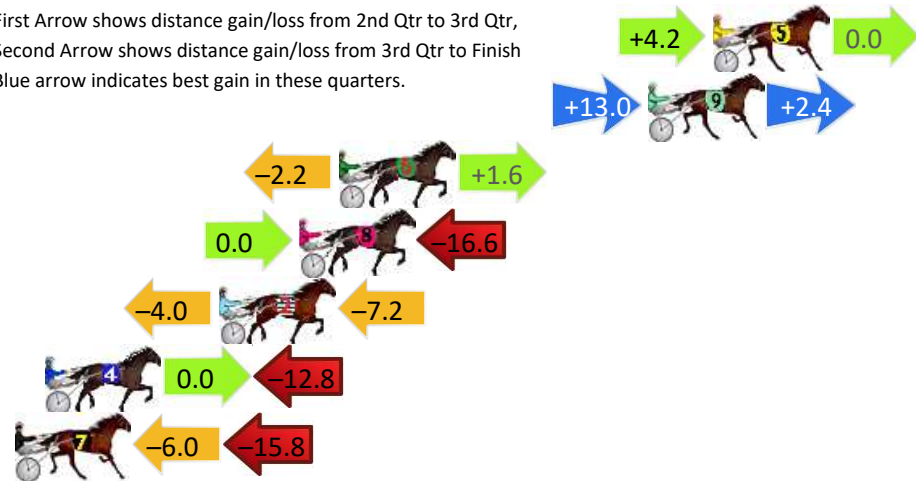

Finish Position and metres gained

First Arrow shows distance gain/loss from 2nd Qtr to 3rd Qtr, Second Arrow shows distance gain/loss from 3rd Qtr to Finish
Blue arrow indicates best gain in these quarters.

800

Visual positions in race at 2nd Quarter

400

Visual positions in race at 3rd Quarter

Goulburn Race 5 Distance 1710m

Monday, 17 February 2025

Gross Time: 2:03.80 MileRate: 1:56.50 LeadTime: 6.50s First Qtr: 29.10s Second Qtr: 29.30s Third Qtr: 28.30s Fourth Qtr: 30.60s

DATA TABLE: 800 / 400 Posi's are position from leader and (how wide the horse was at that position)

No	Horse	Plc	Mar	800 Posi	400 Posi	Time	3rd Qtr	4th Qt
5	Loyola Golf	1	0.0m	4.2m (0)	0.0m (1)	2:03.80	27.99s	30.60s
9	Bently Bullet	2	2.6m	18.0m (1)	5.0m (1)	2:04.01	27.36s	30.42s
6	Need Four Speed	3	15.0m	14.4m (0)	16.6m (0)	2:05.00	28.47s	30.48s
8	Specialize Lou	4	16.6m	0.0m (0)	0.0m (0)	2:05.13	28.25s	31.86s
2	Tap Out	5	19.8m	8.6m (0)	12.6m (0)	2:05.39	28.57s	31.15s
4	Dancing Art	6	26.8m	14.0m (1)	14.0m (2)	2:05.95	28.26s	31.57s
7	Classicmajor	7	32.0m	10.2m (1)	16.2m (1)	2:06.36	28.69s	31.80s