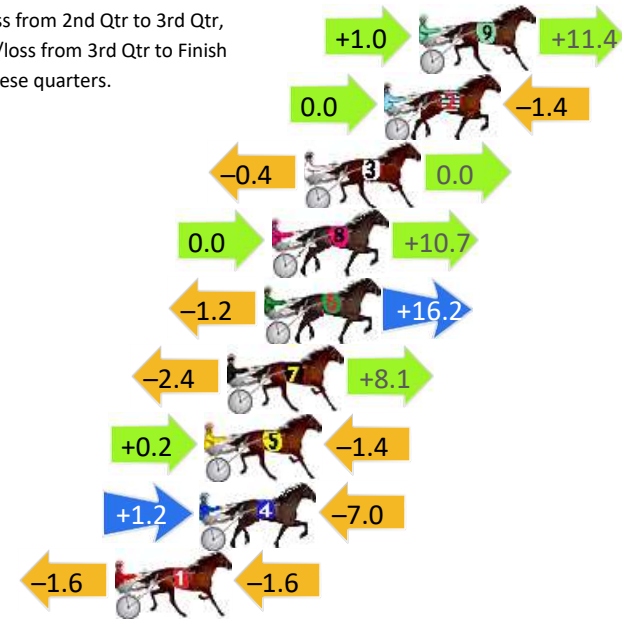

Goulburn Race 6 Distance 1710m

Monday, 17 February 2025

Gross Time: 2:04.70 MileRate: 1:57.40 LeadTime: 6.60s First Qtr: 30.40s Second Qtr: 30.50s Third Qtr: 28.30s Fourth Qtr: 28.90s

DATA TABLE: 800 / 400 Posi's are position from leader and (how wide the horse was at that position)

No	Horse	Plc	Mar	800 Posi	400 Posi	Time	3rd Qtr	4th Qt
9	Fresh Prince	1	0.0m	12.4m (1)	11.4m (1)	2:04.70	28.24s	28.08s
2	Jamberoo Ark	2	1.4m	0.0m (0)	0.0m (0)	2:04.81	28.30s	29.00s
3	Heavenly Reason	3	4.6m	4.2m (0)	4.6m (0)	2:05.05	28.33s	28.90s
8	Pencil Me In	4	5.9m	16.6m (1)	16.6m (1)	2:05.15	28.31s	28.13s
6	Electra Girl	5	6.2m	21.2m (1)	22.4m (1)	2:05.17	28.40s	27.74s
7	Trouble In Heaven	6	7.7m	13.4m (0)	15.8m (0)	2:05.28	28.48s	28.32s
5	Jacks Up	7	8.6m	7.4m (1)	7.2m (1)	2:05.35	28.28s	29.00s
4	Jive Master	8	8.8m	3.0m (1)	1.8m (1)	2:05.37	28.21s	29.40s
1	Ace Of Reason	9	12.2m	9.0m (0)	10.6m (0)	2:05.63	28.41s	29.01s

Finish Position and metres gained

First Arrow shows distance gain/loss from 2nd Qtr to 3rd Qtr, Second Arrow shows distance gain/loss from 3rd Qtr to Finish Blue arrow indicates best gain in these quarters.

800

Visual positions in race at 2nd Quarter