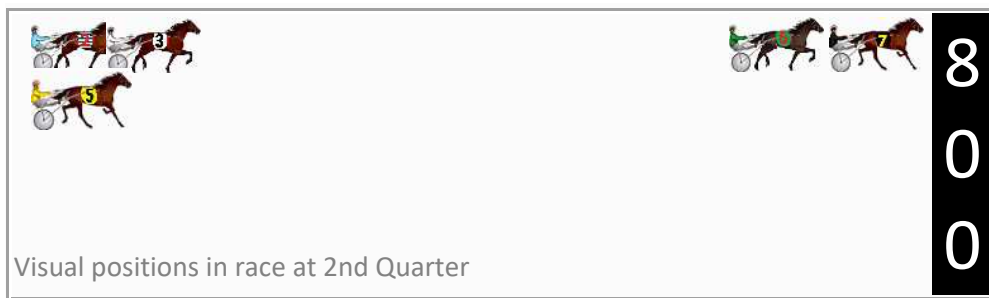

Finish Position and metres gained

First Arrow shows distance gain/loss from 2nd Qtr to 3rd Qtr, Second Arrow shows distance gain/loss from 3rd Qtr to Finish Blue arrow indicates best gain in these quarters.

DATA TABLE: 800 / 400 Posi's are position from leader and (how wide the horse was at that position)

No	Horse	Plc	Mar	800 Posi	400 Posi	Time	3rd Qtr	4th Qt
6	Arma The Great	1	0.0m	4.0m (0)	3.8m (1)	2:04.50	29.89s	29.72s
3	Rainbow Mountain	2	9.6m	29.0m (0)	12.0m (0)	2:05.25	28.63s	29.82s
5	Whirily Maurz	3	19.6m	49.6m (1)	19.8m (2)	2:06.04	27.68s	29.99s
7	Simples	4	22.1m	0.0m (0)	0.0m (0)	2:06.24	29.90s	31.65s
4	Ebony Karalta	5	22.5m	38.8m (1)	16.4m (1)	2:06.27	28.23s	30.45s
1	Tora	6	25.9m	45.4m (0)	24.0m (2)	2:06.54	28.31s	30.14s
2	Batten The Hatches	7	116.6m	36.6m (0)	21.4m (0)	2:13.66	28.76s	37.10s