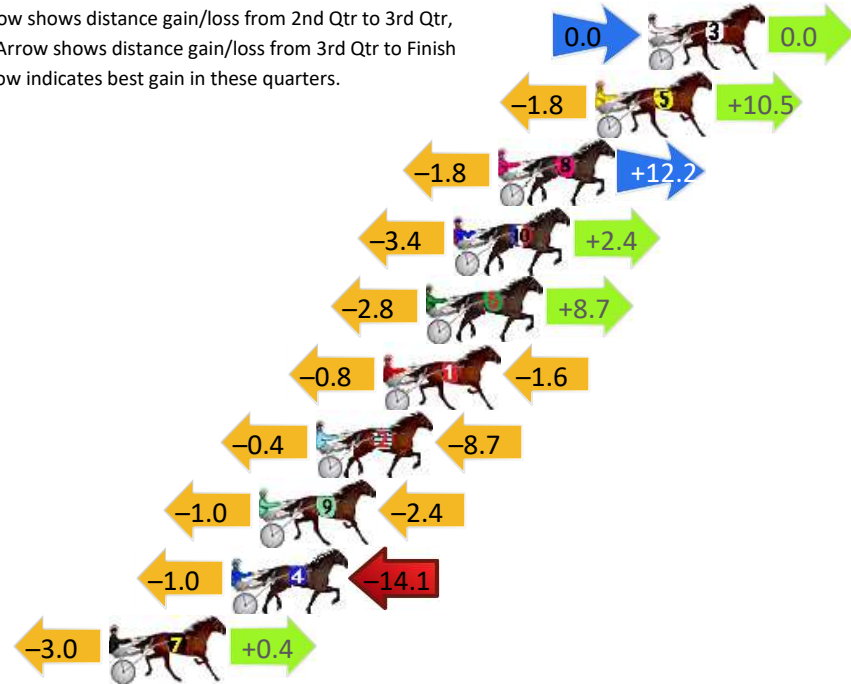

Goulburn Race 7 Distance 2240m

Monday, 17 February 2025

Gross Time: 2:44.80 MileRate: 1:58.40 LeadTime: 44.80s First Qtr: 33.00s Second Qtr: 30.30s Third Qtr: 27.70s Fourth Qtr: 29.00s

DATA TABLE: 800 / 400 Posi's are position from leader and (how wide the horse was at that position)

No	Horse	Plc	Mar	800 Posi	400 Posi	Time	3rd Qtr	4th Qt
3	Achy Breaky Ark	1	0.0m	0.0m (0)	0.0m (0)	2:44.80	27.70s	29.00s
5	Sneak A Peek	2	2.1m	10.8m (1)	12.6m (2)	2:44.96	27.84s	28.24s
8	The Talk	3	6.0m	16.4m (0)	18.2m (1)	2:45.26	27.85s	28.12s
10	Major Mucha	4	7.8m	6.8m (1)	10.2m (1)	2:45.39	27.94s	28.83s
6	The Texas Ranger	5	8.9m	14.8m (1)	17.6m (2)	2:45.48	27.91s	28.37s
1	Astral Stride	6	10.6m	8.2m (0)	9.0m (0)	2:45.61	27.75s	29.12s
2	Farfalla Stride	7	13.3m	4.2m (0)	4.6m (0)	2:45.81	27.71s	29.63s
9	Im Bills Last	8	15.6m	12.2m (0)	13.2m (0)	2:45.99	27.77s	29.17s
4	Hot Cruise Control	9	16.7m	1.6m (1)	2.6m (1)	2:46.07	27.75s	30.02s
7	My Courtell	10	21.6m	19.0m (1)	22.0m (2)	2:46.44	27.91s	28.97s

Finish Position and metres gained

First Arrow shows distance gain/loss from 2nd Qtr to 3rd Qtr, Second Arrow shows distance gain/loss from 3rd Qtr to Finish Blue arrow indicates best gain in these quarters.

800

Visual positions in race at 2nd Quarter