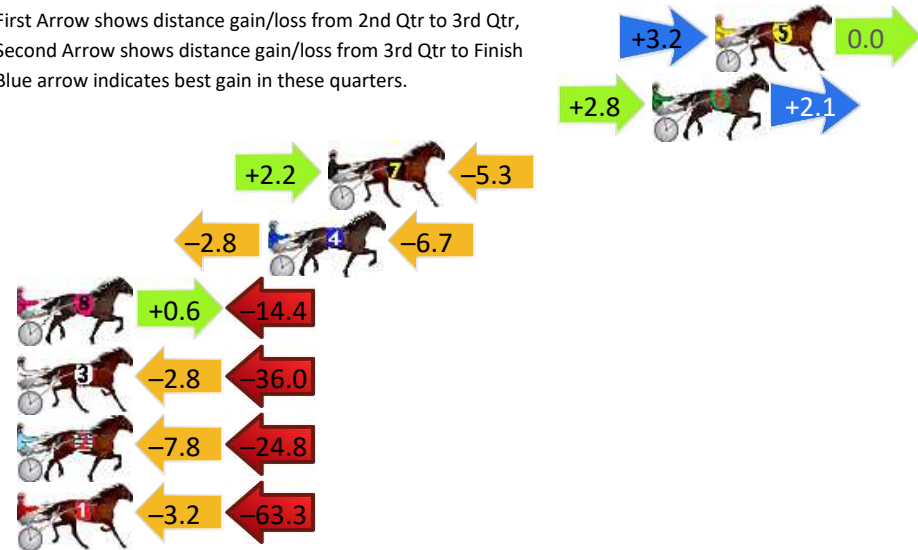

Goulburn Race 1 Distance 1710m

Monday, 17 February 2025

Gross Time: 2:04.70 MileRate: 1:57.30 LeadTime: 6.90s First Qtr: 29.80s Second Qtr: 30.40s Third Qtr: 28.40s Fourth Qtr: 29.20s

DATA TABLE: 800 / 400 Posi's are position from leader and (how wide the horse was at that position)

No	Horse	Plc	Mar	800 Posi	400 Posi	Time	3rd Qtr	4th Qt
5	Titan Stride	1	0.0m	3.2m (1)	0.0m (1)	2:04.70	28.17s	29.20s
6	G O A T	2	2.5m	7.4m (1)	4.6m (1)	2:04.89	28.20s	29.05s
7	Military Merit	3	15.5m	12.4m (1)	10.2m (1)	2:05.89	28.24s	29.58s
4	Kennywould	4	17.9m	8.4m (0)	11.2m (0)	2:06.07	28.59s	29.69s
8	Bundalong Moon	5	31.2m	17.4m (1)	16.8m (0)	2:07.09	28.34s	30.25s
3	Phoebe Majestic	6	43.2m	4.4m (0)	7.2m (0)	2:08.01	28.56s	31.81s
2	The Night King	7	46.2m	13.6m (0)	21.4m (0)	2:08.24	28.93s	31.00s
1	Daimyo	8	66.5m	0.0m (0)	3.2m (0)	2:09.79	28.57s	33.80s

Finish Position and metres gained

First Arrow shows distance gain/loss from 2nd Qtr to 3rd Qtr, Second Arrow shows distance gain/loss from 3rd Qtr to Finish Blue arrow indicates best gain in these quarters.