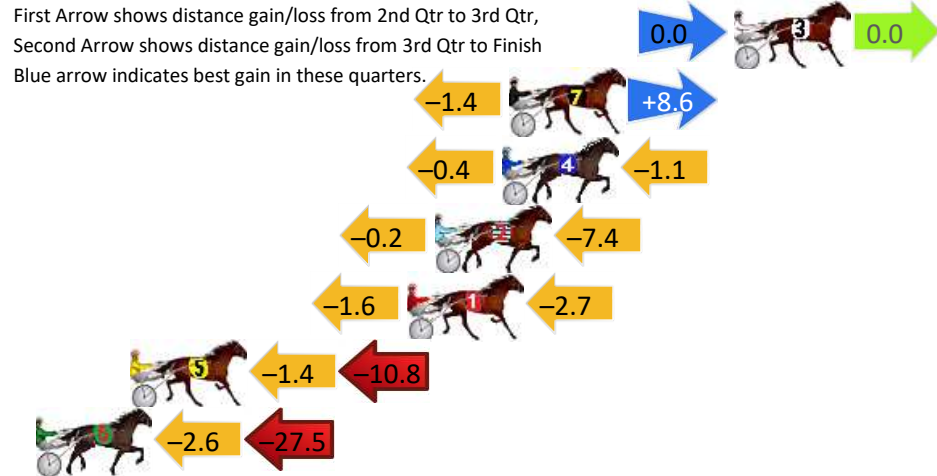

Goulburn Race 3 Distance 1710m

Monday, 17 February 2025

Gross Time: 2:01.20 MileRate: 1:54.10 LeadTime: 6.50s First Qtr: 29.70s Second Qtr: 29.00s Third Qtr: 27.60s Fourth Qtr: 28.40s

DATA TABLE: 800 / 400 Posi's are position from leader and (how wide the horse was at that position)

No	Horse	Plc	Mar	800 Posi	400 Posi	Time	3rd Qtr	4th Qt
3	Jalaneel	1	0.0m	0.0m (0)	0.0m (0)	2:01.20	27.60s	28.40s
7	Maebee	2	9.0m	16.2m (1)	17.6m (1)	2:01.87	27.71s	27.79s
4	Guilty Party	3	9.3m	7.8m (1)	8.2m (2)	2:01.89	27.63s	28.48s
2	Kuzma	4	12.0m	4.4m (0)	4.6m (0)	2:02.10	27.61s	28.92s
1	Zenxena	5	13.1m	8.8m (0)	10.4m (0)	2:02.18	27.71s	28.59s
5	Hail Lucius	6	24.2m	12.0m (1)	13.4m (1)	2:03.01	27.69s	29.16s
6	Raging Sea	7	33.7m	3.6m (1)	6.2m (1)	2:03.71	27.75s	30.34s

Finish Position and metres gained