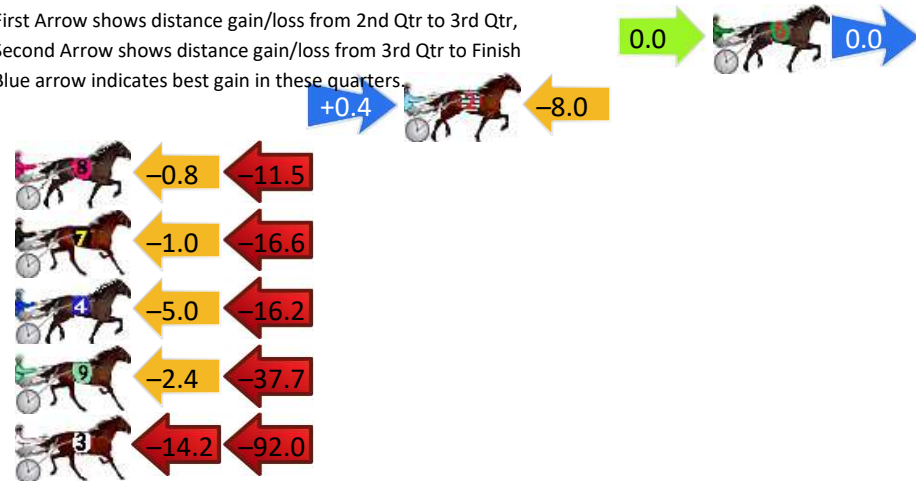

Finish Position and metres gained

First Arrow shows distance gain/loss from 2nd Qtr to 3rd Qtr, Second Arrow shows distance gain/loss from 3rd Qtr to Finish Blue arrow indicates best gain in these quarters.

800

Visual positions in race at 2nd Quarter

400

Visual positions in race at 3rd Quarter

Bathurst Race 2 Distance 1730m

Friday, 21 March 2025

Gross Time: 2:04.30 MileRate: 1:55.60 LeadTime: 8.00s First Qtr: 29.80s Second Qtr: 31.10s Third Qtr: 28.40s Fourth Qtr: 27.00s

DATA TABLE: 800 / 400 Posi's are position from leader and (how wide the horse was at that position)

No	Horse	Plc	Mar	800 Posi	400 Posi	Time	3rd Qtr	4th Qt
6	Rewatch	1	0.0m	0.0m (0)	0.0m (0)	2:04.30	28.40s	27.00s
2	Berocca Bernie	2	12.4m	4.8m (0)	4.4m (0)	2:05.18	28.39s	27.54s
8	Set Play	3	30.5m	18.2m (0)	19.0m (1)	2:06.47	28.48s	27.77s
7	Seaside Sid	4	31.2m	13.6m (0)	14.6m (1)	2:06.52	28.50s	28.11s
4	Bills Swan Song	5	44.0m	22.8m (0)	27.8m (0)	2:07.43	28.77s	28.09s
9	Stranger Effect	6	49.1m	9.0m (0)	11.4m (0)	2:07.79	28.63s	29.53s
3	Tollsa King	7	134.0m	27.8m (0)	42.0m (0)	2:13.83	29.54s	33.18s