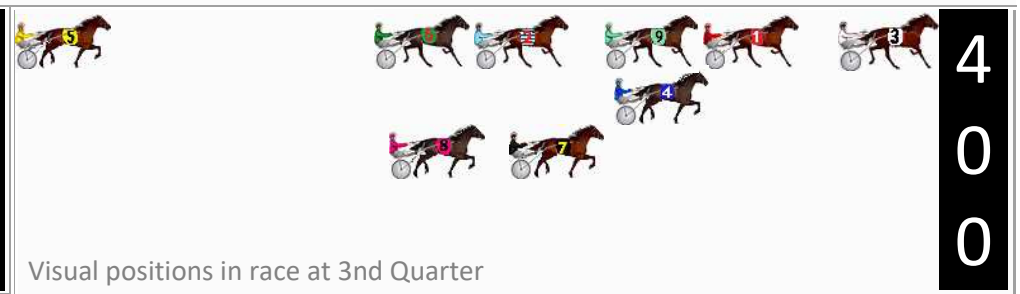

Bathurst Race 7 Distance 1730m

Friday, 21 March 2025

Gross Time: 2:03.30 MileRate: 1:54.70 LeadTime: 8.60s First Qtr: 29.10s Second Qtr: 30.00s Third Qtr: 28.30s Fourth Qtr: 27.30s

DATA TABLE: 800 / 400 Posi's are position from leader and (how wide the horse was at that position)

No	Horse	Plc	Mar	800 Posi	400 Posi	Time	3rd Qtr	4th Qt
3	You Gotta Believe	1	0.0m	0.0m (0)	0.0m (0)	2:03.30	28.30s	27.30s
9	Kash Fund	2	8.9m	8.6m (0)	9.4m (0)	2:03.94	28.35s	27.27s
1	Soho Tuxedo	3	13.9m	4.4m (0)	5.4m (0)	2:04.30	28.38s	27.88s
6	Lochinvar Marcello	4	30.7m	17.2m (0)	18.6m (0)	2:05.51	28.41s	28.12s
7	Aurora Mighty Rob	5	34.5m	16.0m (1)	13.2m (2)	2:05.78	28.13s	28.75s
8	Cowboy Culture	6	40.5m	20.4m (1)	18.0m (2)	2:06.21	28.16s	28.83s
2	Letmebeclear	7	40.7m	13.0m (0)	14.6m (0)	2:06.23	28.44s	29.07s
4	Lucky Bambino	8	52.7m	11.0m (1)	9.0m (1)	2:07.09	28.22s	30.27s
5	Saint Gutho	9	79.1m	40.0m (0)	55.0m (0)	2:08.98	29.37s	28.94s

Finish Position and metres gained

First Arrow shows distance gain/loss from 2nd Qtr to 3rd Qtr, Second Arrow shows distance gain/loss from 3rd Qtr to Finish. Blue arrow indicates best gain in these quarters.