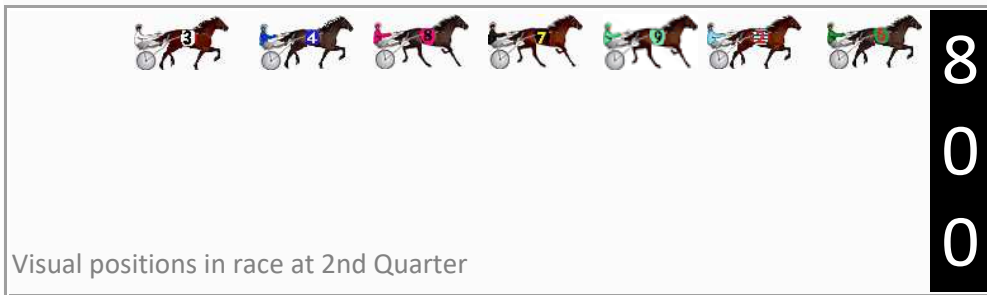

Finish Position and metres gained

First Arrow shows distance gain/loss from 2nd Qtr to 3rd Qtr, Second Arrow shows distance gain/loss from 3rd Qtr to Finish Blue arrow indicates best gain in these quarters.

800

Visual positions in race at 2nd Quarter

400

Visual positions in race at 3rd Quarter

Bathurst Race 2 Distance 1730m

Friday, 21 March 2025

Gross Time: 2:04.30 MileRate: 1:55.60 LeadTime: 8.00s First Qtr: 29.80s Second Qtr: 31.10s Third Qtr: 28.40s Fourth Qtr: 27.00s

DATA TABLE: 800 / 400 Posi's are position from leader and (how wide the horse was at that position)

No	Horse	Plc	Mar	800 Posi	400 Posi	Time	3rd Qtr	4th Qt
6	Rewatch	1	0.0m	0.0m (0)	0.0m (0)	2:04.30	28.40s	27.00s
2	Berocca Bernie	2	12.4m	4.8m (0)	4.4m (0)	2:05.18	28.39s	27.54s
8	Set Play	3	30.5m	18.2m (0)	19.0m (1)	2:06.47	28.48s	27.77s
7	Seaside Sid	4	31.2m	13.6m (0)	14.6m (1)	2:06.52	28.50s	28.11s
4	Bills Swan Song	5	44.0m	22.8m (0)	27.8m (0)	2:07.43	28.77s	28.09s
9	Stranger Effect	6	49.1m	9.0m (0)	11.4m (0)	2:07.79	28.63s	29.53s
3	Tollsa King	7	134.0m	27.8m (0)	42.0m (0)	2:13.83	29.54s	33.18s