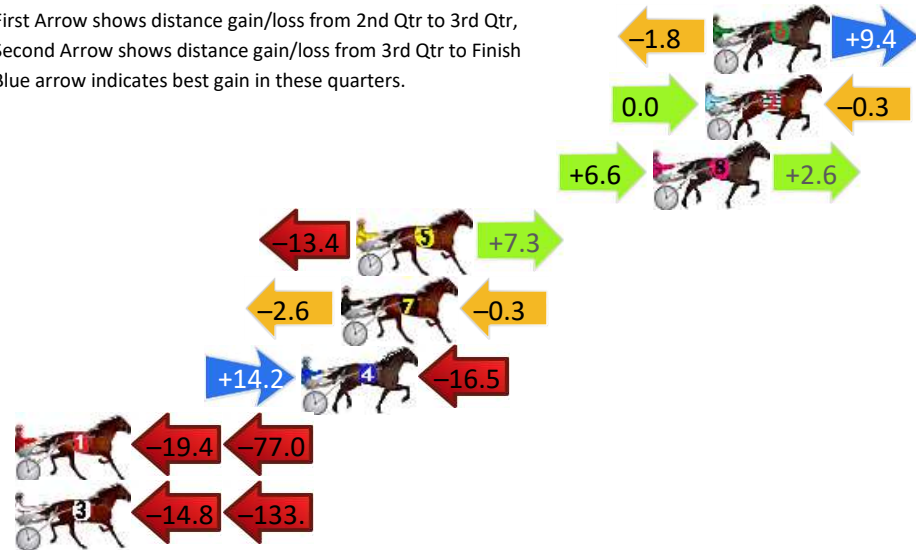

Finish Position and metres gained

First Arrow shows distance gain/loss from 2nd Qtr to 3rd Qtr, Second Arrow shows distance gain/loss from 3rd Qtr to Finish
Blue arrow indicates best gain in these quarters.

8
0
0

Visual positions in race at 2nd Quarter

4
0
0

Visual positions in race at 3rd Quarter

Bathurst Race 4 Distance 1730m

Friday, 21 March 2025

Gross Time: 2:06.20 MileRate: 1:57.40 LeadTime: 8.40s First Qtr: 30.00s Second Qtr: 30.60s Third Qtr: 28.50s Fourth Qtr: 28.70s

DATA TABLE: 800 / 400 Posi's are position from leader and (how wide the horse was at that position)

No	Horse	Plc	Mar	800 Posi	400 Posi	Time	3rd Qtr	4th Qt
6	Pure Grunt	1	0.0m	7.6m (1)	9.4m (1)	2:06.20	28.63s	28.03s
2	Soho Majestic	2	0.3m	0.0m (0)	0.0m (0)	2:06.22	28.50s	28.72s
8	Red Bull Bernie	3	2.4m	11.6m (1)	5.0m (1)	2:06.38	28.03s	28.51s
5	Millwood Miki	4	14.3m	8.2m (0)	21.6m (1)	2:07.28	29.45s	28.18s
7	Major Austin	5	14.9m	12.0m (0)	14.6m (1)	2:07.32	28.68s	28.72s
4	San Sebastian	6	16.5m	14.2m (2)	0.0m (1)	2:07.44	27.49s	29.88s
1	Stay Humble	7	100.6m	4.2m (0)	23.6m (0)	2:13.78	29.86s	34.19s
3	Tennessee Kid	8	151.6m	3.4m (1)	18.2m (0)	2:17.62	29.52s	38.22s