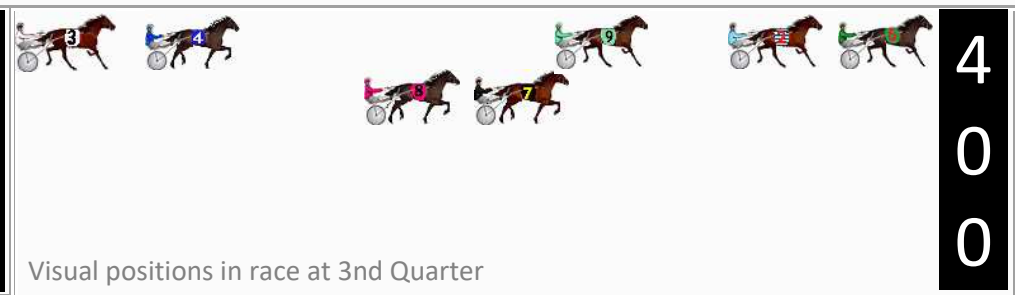

Finish Position and metres gained

First Arrow shows distance gain/loss from 2nd Qtr to 3rd Qtr, Second Arrow shows distance gain/loss from 3rd Qtr to Finish Blue arrow indicates best gain in these quarters.

800

Visual positions in race at 2nd Quarter

400

Visual positions in race at 3rd Quarter

Bathurst Race 2 Distance 1730m

Friday, 21 March 2025

Gross Time: 2:04.30 MileRate: 1:55.60 LeadTime: 8.00s First Qtr: 29.80s Second Qtr: 31.10s Third Qtr: 28.40s Fourth Qtr: 27.00s

DATA TABLE: 800 / 400 Posi's are position from leader and (how wide the horse was at that position)

No	Horse	Plc	Mar	800 Posi	400 Posi	Time	3rd Qtr	4th Qt
6	Rewatch	1	0.0m	0.0m (0)	0.0m (0)	2:04.30	28.40s	27.00s
2	Berocca Bernie	2	12.4m	4.8m (0)	4.4m (0)	2:05.18	28.39s	27.54s
8	Set Play	3	30.5m	18.2m (0)	19.0m (1)	2:06.47	28.48s	27.77s
7	Seaside Sid	4	31.2m	13.6m (0)	14.6m (1)	2:06.52	28.50s	28.11s
4	Bills Swan Song	5	44.0m	22.8m (0)	27.8m (0)	2:07.43	28.77s	28.09s
9	Stranger Effect	6	49.1m	9.0m (0)	11.4m (0)	2:07.79	28.63s	29.53s
3	Tollsa King	7	134.0m	27.8m (0)	42.0m (0)	2:13.83	29.54s	33.18s