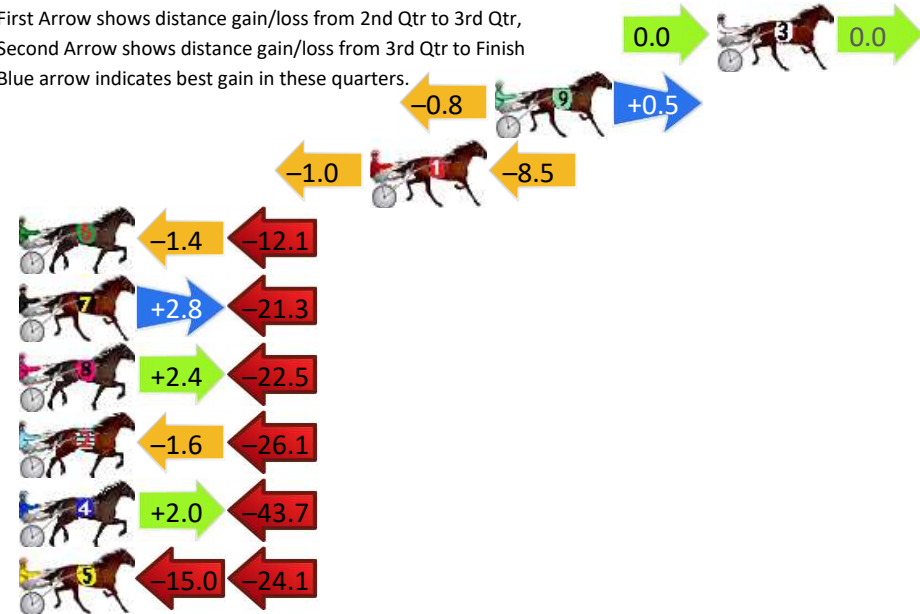

Finish Position and metres gained

First Arrow shows distance gain/loss from 2nd Qtr to 3rd Qtr,
Second Arrow shows distance gain/loss from 3rd Qtr to Finish
Blue arrow indicates best gain in these quarters.

Bathurst Race 7 Distance 1730m

Friday, 21 March 2025

Gross Time: 2:03.30 MileRate: 1:54.70 LeadTime: 8.60s First Qtr: 29.10s Second Qtr: 30.00s Third Qtr: 28.30s Fourth Qtr: 27.30s

DATA TABLE: 800 / 400 Posi's are position from leader and (how wide the horse was at that position)

No	Horse	Plc	Mar	800 Posi	400 Posi	Time	3rd Qtr	4th Qt
3	You Gotta Believe	1	0.0m	0.0m (0)	0.0m (0)	2:03.30	28.30s	27.30s
9	Kash Fund	2	8.9m	8.6m (0)	9.4m (0)	2:03.94	28.35s	27.27s
1	Soho Tuxedo	3	13.9m	4.4m (0)	5.4m (0)	2:04.30	28.38s	27.88s
6	Lochinvar Marcello	4	30.7m	17.2m (0)	18.6m (0)	2:05.51	28.41s	28.12s
7	Aurora Mighty Rob	5	34.5m	16.0m (1)	13.2m (2)	2:05.78	28.13s	28.75s
8	Cowboy Culture	6	40.5m	20.4m (1)	18.0m (2)	2:06.21	28.16s	28.83s
2	Letmebeclear	7	40.7m	13.0m (0)	14.6m (0)	2:06.23	28.44s	29.07s
4	Lucky Bambino	8	52.7m	11.0m (1)	9.0m (1)	2:07.09	28.22s	30.27s
5	Saint Gutho	9	79.1m	40.0m (0)	55.0m (0)	2:08.98	29.37s	28.94s

Finish Position and metres gained

First Arrow shows distance gain/loss from 2nd Qtr to 3rd Qtr, Second Arrow shows distance gain/loss from 3rd Qtr to Finish. Blue arrow indicates best gain in these quarters.