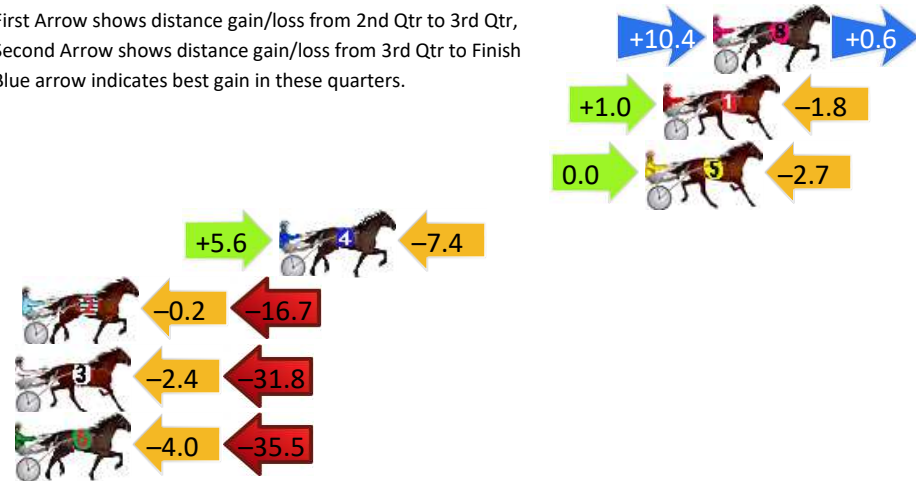

DATA TABLE: 800 / 400 Posi's are position from leader and (how wide the horse was at that position)

No	Horse	Plc	Mar	800 Posi	400 Posi	Time	3rd Qtr	4th Qt
6	Pure Grunt	1	0.0m	7.6m (1)	9.4m (1)	2:06.20	28.63s	28.03s
2	Soho Majestic	2	0.3m	0.0m (0)	0.0m (0)	2:06.22	28.50s	28.72s
8	Red Bull Bernie	3	2.4m	11.6m (1)	5.0m (1)	2:06.38	28.03s	28.51s
5	Millwood Miki	4	14.3m	8.2m (0)	21.6m (1)	2:07.28	29.45s	28.18s
7	Major Austin	5	14.9m	12.0m (0)	14.6m (1)	2:07.32	28.68s	28.72s
4	San Sebastian	6	16.5m	14.2m (2)	0.0m (1)	2:07.44	27.49s	29.88s
1	Stay Humble	7	100.6m	4.2m (0)	23.6m (0)	2:13.78	29.86s	34.19s
3	Tennessee Kid	8	151.6m	3.4m (1)	18.2m (0)	2:17.62	29.52s	38.22s

Finish Position and metres gained

First Arrow shows distance gain/loss from 2nd Qtr to 3rd Qtr, Second Arrow shows distance gain/loss from 3rd Qtr to Finish Blue arrow indicates best gain in these quarters.

Bathurst Race 5 Distance 1730m

Friday, 21 March 2025

Gross Time: 2:03.80 MileRate: 1:55.20 LeadTime: 8.00s First Qtr: 27.80s Second Qtr: 29.30s Third Qtr: 28.70s Fourth Qtr: 30.00s

DATA TABLE: 800 / 400 Posi's are position from leader and (how wide the horse was at that position)

Finish Position and metres gained

First Arrow shows distance gain/loss from 2nd Qtr to 3rd Qtr, Second Arrow shows distance gain/loss from 3rd Qtr to Finish. Blue arrow indicates best gain in these quarters.