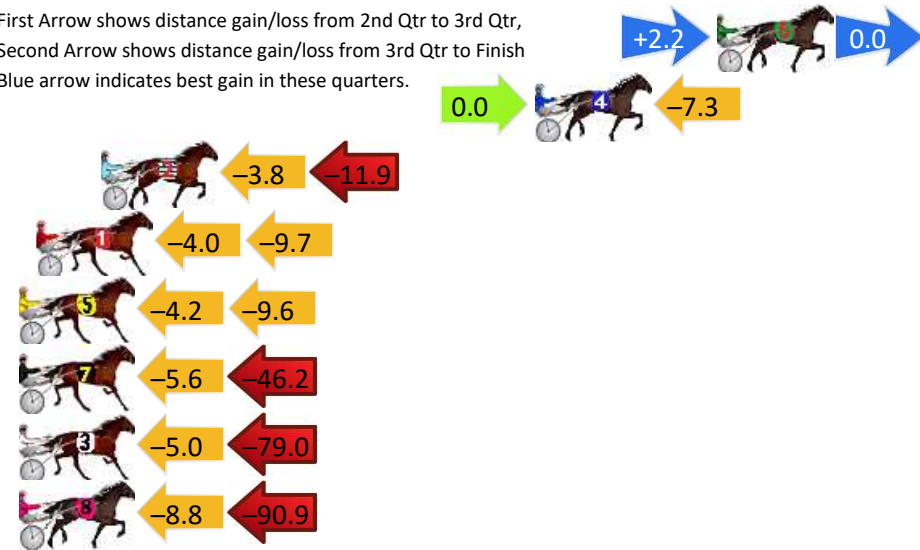

Bathurst Race 1 Distance 1730m

Friday, 21 March 2025

Gross Time: 2:02.30 MileRate: 1:53.70 LeadTime: 8.00s First Qtr: 27.50s Second Qtr: 30.10s Third Qtr: 28.90s Fourth Qtr: 27.80s

DATA TABLE: 800 / 400 Posi's are position from leader and (how wide the horse was at that position)

No	Horse	Plc	Mar	800 Posi	400 Posi	Time	3rd Qtr	4th Qt
6	Message Bank	1	0.0m	2.2m (1)	0.0m (1)	2:02.30	28.74s	27.80s
4	Soho Park Avenue	2	7.3m	0.0m (0)	0.0m (0)	2:02.83	28.91s	28.30s
2	Siargao Island	3	24.7m	9.0m (0)	12.8m (1)	2:04.11	29.18s	28.62s
1	Wit Wickee	4	27.3m	13.6m (0)	17.6m (0)	2:04.30	29.20s	28.47s
5	Windfield Blue	5	32.2m	18.4m (0)	22.6m (1)	2:04.65	29.21s	28.46s
7	Barden Ridge	6	64.2m	12.4m (1)	18.0m (3)	2:06.99	29.36s	30.99s
3	Marranzano	7	88.6m	4.6m (0)	9.6m (0)	2:08.78	29.36s	33.26s
8	Tulhurst Barracuda	8	106.3m	6.6m (1)	15.4m (2)	2:10.07	29.64s	34.08s

Finish Position and metres gained

First Arrow shows distance gain/loss from 2nd Qtr to 3rd Qtr, Second Arrow shows distance gain/loss from 3rd Qtr to Finish Blue arrow indicates best gain in these quarters.