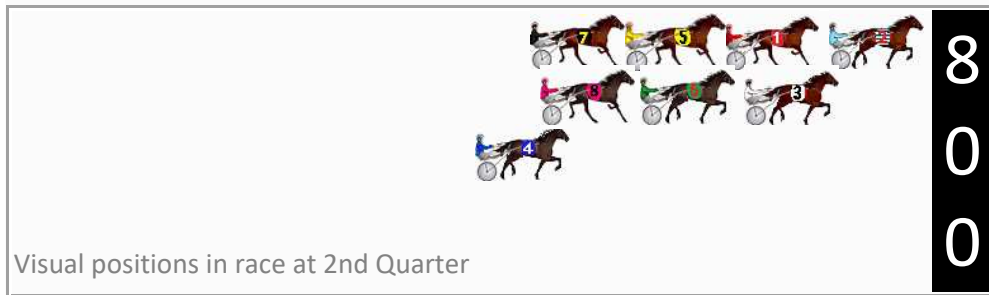

Bathurst Race 4 Distance 1730m

Friday, 21 March 2025

Gross Time: 2:06.20 MileRate: 1:57.40 LeadTime: 8.40s First Qtr: 30.00s Second Qtr: 30.60s Third Qtr: 28.50s Fourth Qtr: 28.70s

DATA TABLE: 800 / 400 Posi's are position from leader and (how wide the horse was at that position)

No	Horse	Plc	Mar	800 Posi	400 Posi	Time	3rd Qtr	4th Qt
6	Pure Grunt	1	0.0m	7.6m (1)	9.4m (1)	2:06.20	28.63s	28.03s
2	Soho Majestic	2	0.3m	0.0m (0)	0.0m (0)	2:06.22	28.50s	28.72s
8	Red Bull Bernie	3	2.4m	11.6m (1)	5.0m (1)	2:06.38	28.03s	28.51s
5	Millwood Miki	4	14.3m	8.2m (0)	21.6m (1)	2:07.28	29.45s	28.18s
7	Major Austin	5	14.9m	12.0m (0)	14.6m (1)	2:07.32	28.68s	28.72s
4	San Sebastian	6	16.5m	14.2m (2)	0.0m (1)	2:07.44	27.49s	29.88s
1	Stay Humble	7	100.6m	4.2m (0)	23.6m (0)	2:13.78	29.86s	34.19s
3	Tennessee Kid	8	151.6m	3.4m (1)	18.2m (0)	2:17.62	29.52s	38.22s

Finish Position and metres gained

First Arrow shows distance gain/loss from 2nd Qtr to 3rd Qtr, Second Arrow shows distance gain/loss from 3rd Qtr to Finish Blue arrow indicates best gain in these quarters.