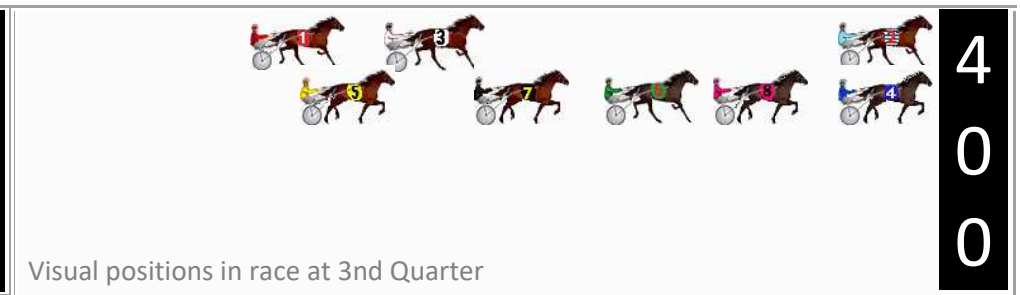

Bathurst Race 4 Distance 1730m

Friday, 21 March 2025

Gross Time: 2:06.20 MileRate: 1:57.40 LeadTime: 8.40s First Qtr: 30.00s Second Qtr: 30.60s Third Qtr: 28.50s Fourth Qtr: 28.70s

DATA TABLE: 800 / 400 Posi's are position from leader and (how wide the horse was at that position)

No	Horse	Plc	Mar	800 Posi	400 Posi	Time	3rd Qtr	4th Qt
6	Pure Grunt	1	0.0m	7.6m (1)	9.4m (1)	2:06.20	28.63s	28.03s
2	Soho Majestic	2	0.3m	0.0m (0)	0.0m (0)	2:06.22	28.50s	28.72s
8	Red Bull Bernie	3	2.4m	11.6m (1)	5.0m (1)	2:06.38	28.03s	28.51s
5	Millwood Miki	4	14.3m	8.2m (0)	21.6m (1)	2:07.28	29.45s	28.18s
7	Major Austin	5	14.9m	12.0m (0)	14.6m (1)	2:07.32	28.68s	28.72s
4	San Sebastian	6	16.5m	14.2m (2)	0.0m (1)	2:07.44	27.49s	29.88s
1	Stay Humble	7	100.6m	4.2m (0)	23.6m (0)	2:13.78	29.86s	34.19s
3	Tennessee Kid	8	151.6m	3.4m (1)	18.2m (0)	2:17.62	29.52s	38.22s

Finish Position and metres gained

First Arrow shows distance gain/loss from 2nd Qtr to 3rd Qtr, Second Arrow shows distance gain/loss from 3rd Qtr to Finish Blue arrow indicates best gain in these quarters.