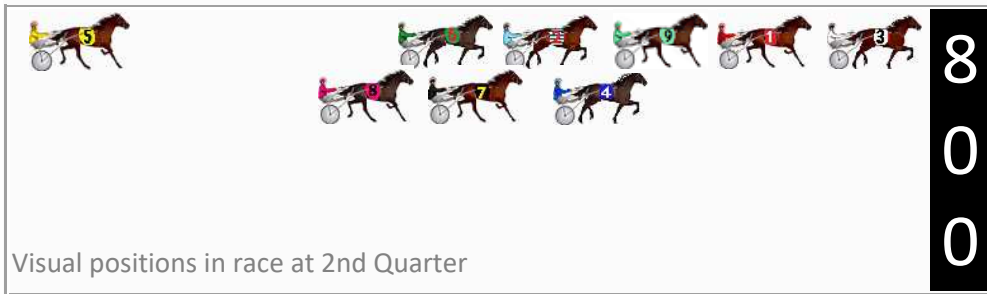

Bathurst Race 7 Distance 1730m

Friday, 21 March 2025

Gross Time: 2:03.30 MileRate: 1:54.70 LeadTime: 8.60s First Qtr: 29.10s Second Qtr: 30.00s Third Qtr: 28.30s Fourth Qtr: 27.30s

DATA TABLE: 800 / 400 Posi's are position from leader and (how wide the horse was at that position)

No	Horse	Plc	Mar	800 Posi	400 Posi	Time	3rd Qtr	4th Qt
3	You Gotta Believe	1	0.0m	0.0m (0)	0.0m (0)	2:03.30	28.30s	27.30s
9	Kash Fund	2	8.9m	8.6m (0)	9.4m (0)	2:03.94	28.35s	27.27s
1	Soho Tuxedo	3	13.9m	4.4m (0)	5.4m (0)	2:04.30	28.38s	27.88s
6	Lochinvar Marcello	4	30.7m	17.2m (0)	18.6m (0)	2:05.51	28.41s	28.12s
7	Aurora Mighty Rob	5	34.5m	16.0m (1)	13.2m (2)	2:05.78	28.13s	28.75s
8	Cowboy Culture	6	40.5m	20.4m (1)	18.0m (2)	2:06.21	28.16s	28.83s
2	Letmebeclear	7	40.7m	13.0m (0)	14.6m (0)	2:06.23	28.44s	29.07s
4	Lucky Bambino	8	52.7m	11.0m (1)	9.0m (1)	2:07.09	28.22s	30.27s
5	Saint Gutho	9	79.1m	40.0m (0)	55.0m (0)	2:08.98	29.37s	28.94s

Finish Position and metres gained

First Arrow shows distance gain/loss from 2nd Qtr to 3rd Qtr, Second Arrow shows distance gain/loss from 3rd Qtr to Finish. Blue arrow indicates best gain in these quarters.