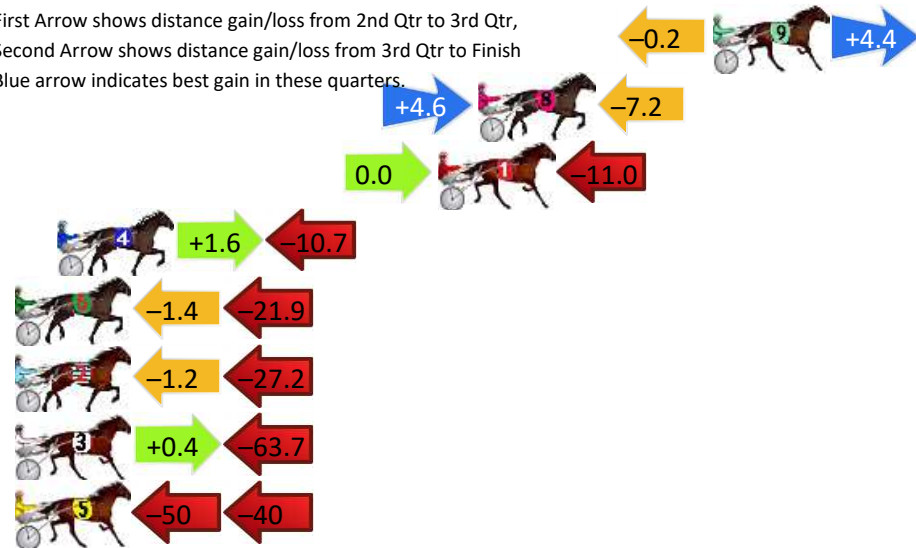

Finish Position and metres gained

First Arrow shows distance gain/loss from 2nd Qtr to 3rd Qtr, Second Arrow shows distance gain/loss from 3rd Qtr to Finish. Blue arrow indicates best gain in these quarters.

800

Visual positions in race at 2nd Quarter

400

Visual positions in race at 3rd Quarter

Bathurst Race 6 Distance 1730m

Friday, 21 March 2025

Gross Time: 2:04.10 MileRate: 1:55.40 LeadTime: 8.60s First Qtr: 29.30s Second Qtr: 29.60s Third Qtr: 28.60s Fourth Qtr: 28.00s

DATA TABLE: 800 / 400 Posi's are position from leader and (how wide the horse was at that position)

No	Horse	Plc	Mar	800 Posi	400 Posi	Time	3rd Qtr	4th Qt
9	Loucasso	1	0.0m	4.2m (0)	4.4m (0)	2:04.10	28.61s	27.69s
8	Frizza	2	9.4m	6.8m (1)	2.2m (1)	2:04.79	28.28s	28.50s
1	Lochinvar Leader	3	11.0m	0.0m (0)	0.0m (0)	2:04.91	28.61s	28.77s
4	Belfast City	4	26.3m	17.2m (1)	15.6m (2)	2:06.04	28.50s	28.74s
6	Rocknroll Bling	5	36.5m	13.2m (0)	14.6m (0)	2:06.79	28.71s	29.52s
2	Fourty One Gee	6	36.8m	8.4m (0)	9.6m (0)	2:06.81	28.70s	29.89s
3	Meant To Be Sloy	7	74.9m	11.6m (1)	11.2m (1)	2:09.61	28.62s	32.43s
5	Our Captain	8	289.1m	200.0m (0)	250.0m (0)	2:25.38	32.15s	30.72s

Finish Position and metres gained

First Arrow shows distance gain/loss from 2nd Qtr to 3rd Qtr,
Second Arrow shows distance gain/loss from 3rd Qtr to Finish
Blue arrow indicates best gain in these quarters.