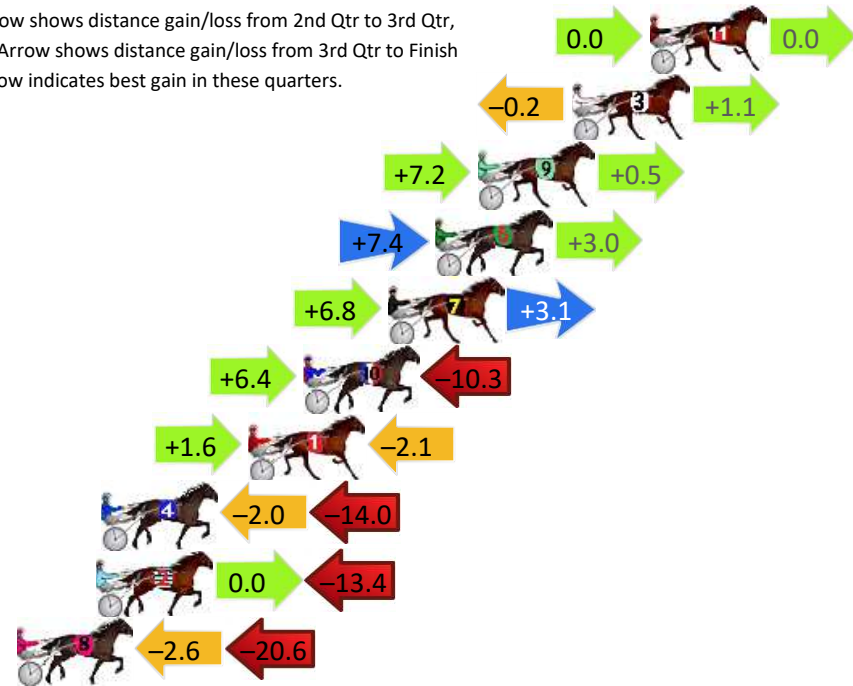

Finish Position and metres gained

First Arrow shows distance gain/loss from 2nd Qtr to 3rd Qtr, Second Arrow shows distance gain/loss from 3rd Qtr to Finish. Blue arrow indicates best gain in these quarters.

Bathurst Race 8 Distance 1730m

Friday, 21 March 2025

Gross Time: 2:03.00 MileRate: 1:54.50 LeadTime: 8.60s First Qtr: 26.90s Second Qtr: 30.20s Third Qtr: 28.40s Fourth Qtr: 28.90s

DATA TABLE: 800 / 400 Posi's are position from leader and (how wide the horse was at that position)

No	Horse	Plc	Mar	800 Posi	400 Posi	Time	3rd Qtr	4th Qt
11	Black Onyx	1	0.0m	0.0m (0)	0.0m (0)	2:03.00	28.40s	28.90s
3	Zen Master	2	3.1m	4.0m (0)	4.2m (0)	2:03.24	28.41s	28.82s
9	Novanta Rising	3	6.9m	14.6m (1)	7.4m (3)	2:03.52	27.89s	28.86s
6	Justa Dragon	4	8.6m	19.0m (1)	11.6m (3)	2:03.65	27.87s	28.68s
7	Carbaganoosh	5	10.5m	20.4m (0)	13.6m (1)	2:03.80	27.92s	28.68s
10	Dangerous Threats	6	13.9m	10.0m (1)	3.6m (2)	2:04.05	27.94s	29.64s
1	Sporty Mickilla	7	16.1m	15.6m (0)	14.0m (0)	2:04.22	28.28s	29.05s
4	Rays Redemption	8	22.0m	6.0m (1)	8.0m (2)	2:04.67	28.53s	29.91s
2	Satellite Simba	9	22.2m	8.8m (0)	8.8m (0)	2:04.68	28.39s	29.86s
8	Mister Manager	10	25.4m	2.2m (2)	4.8m (1)	2:04.93	28.57s	30.38s

Finish Position and metres gained

First Arrow shows distance gain/loss from 2nd Qtr to 3rd Qtr, Second Arrow shows distance gain/loss from 3rd Qtr to Finish
Blue arrow indicates best gain in these quarters.