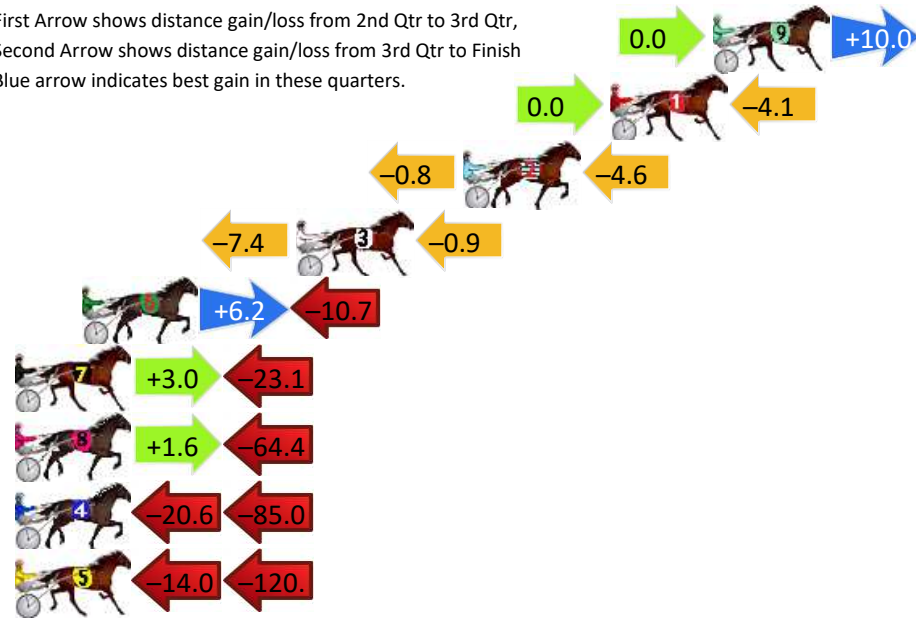

DATA TABLE: 800 / 400 Posi's are position from leader and (how wide the horse was at that position)

No	Horse	Plc	Mar	800 Posi	400 Posi	Time	3rd Qtr	4th Qt
6	Rewatch	1	0.0m	0.0m (0)	0.0m (0)	2:04.30	28.40s	27.00s
2	Berocca Bernie	2	12.4m	4.8m (0)	4.4m (0)	2:05.18	28.39s	27.54s
8	Set Play	3	30.5m	18.2m (0)	19.0m (1)	2:06.47	28.48s	27.77s
7	Seaside Sid	4	31.2m	13.6m (0)	14.6m (1)	2:06.52	28.50s	28.11s
4	Bills Swan Song	5	44.0m	22.8m (0)	27.8m (0)	2:07.43	28.77s	28.09s
9	Stranger Effect	6	49.1m	9.0m (0)	11.4m (0)	2:07.79	28.63s	29.53s
3	Tollsa King	7	134.0m	27.8m (0)	42.0m (0)	2:13.83	29.54s	33.18s

Finish Position and metres gained

First Arrow shows distance gain/loss from 2nd Qtr to 3rd Qtr,
Second Arrow shows distance gain/loss from 3rd Qtr to Finish
Blue arrow indicates best gain in these quarters.

Bathurst Race 3 Distance 1730m

Friday, 21 March 2025

Gross Time: 2:04.80 MileRate: 1:56.10 LeadTime: 8.00s First Qtr: 29.60s Second Qtr: 30.10s Third Qtr: 28.10s Fourth Qtr: 29.00s

DATA TABLE: 800 / 400 Posi's are position from leader and (how wide the horse was at that position)