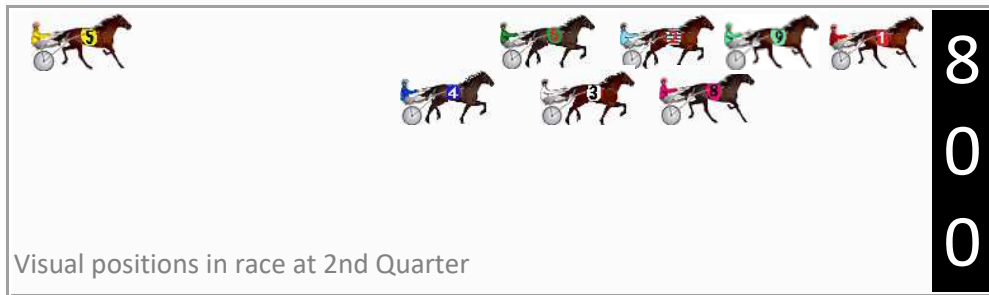

Bathurst Race 6 Distance 1730m

Friday, 21 March 2025

Gross Time: 2:04.10 MileRate: 1:55.40 LeadTime: 8.60s First Qtr: 29.30s Second Qtr: 29.60s Third Qtr: 28.60s Fourth Qtr: 28.00s

DATA TABLE: 800 / 400 Posi's are position from leader and (how wide the horse was at that position)

No	Horse	Plc	Mar	800 Posi	400 Posi	Time	3rd Qtr	4th Qt
9	Loucasso	1	0.0m	4.2m (0)	4.4m (0)	2:04.10	28.61s	27.69s
8	Frizza	2	9.4m	6.8m (1)	2.2m (1)	2:04.79	28.28s	28.50s
1	Lochinvar Leader	3	11.0m	0.0m (0)	0.0m (0)	2:04.91	28.61s	28.77s
4	Belfast City	4	26.3m	17.2m (1)	15.6m (2)	2:06.04	28.50s	28.74s
6	Rocknroll Bling	5	36.5m	13.2m (0)	14.6m (0)	2:06.79	28.71s	29.52s
2	Fourty One Gee	6	36.8m	8.4m (0)	9.6m (0)	2:06.81	28.70s	29.89s
3	Meant To Be Sloy	7	74.9m	11.6m (1)	11.2m (1)	2:09.61	28.62s	32.43s
5	Our Captain	8	289.1m	200.0m (0)	250.0m (0)	2:25.38	32.15s	30.72s

Finish Position and metres gained

First Arrow shows distance gain/loss from 2nd Qtr to 3rd Qtr,
Second Arrow shows distance gain/loss from 3rd Qtr to Finish
Blue arrow indicates best gain in these quarters.