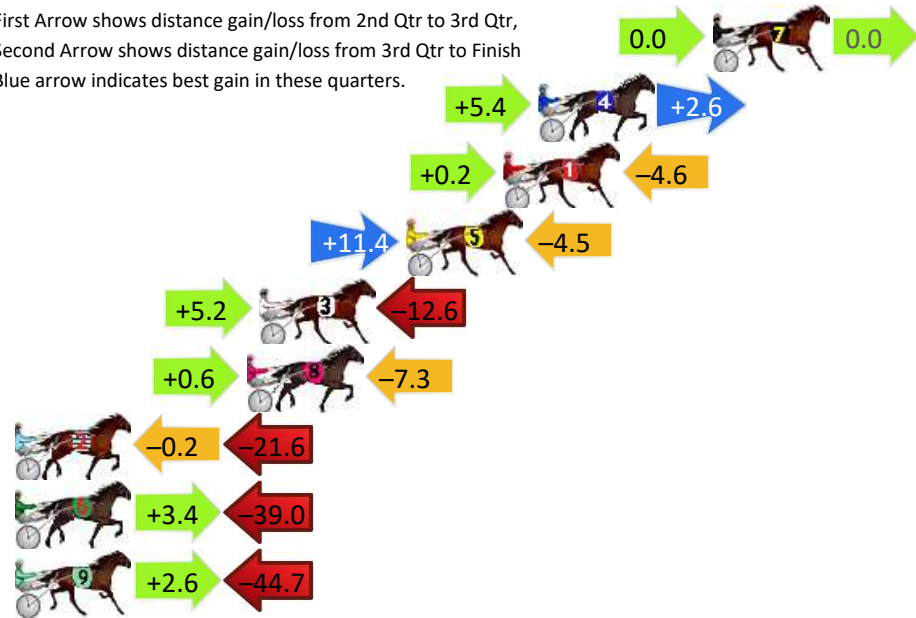

Finish Position and metres gained

First Arrow shows distance gain/loss from 2nd Qtr to 3rd Qtr, Second Arrow shows distance gain/loss from 3rd Qtr to Finish
Blue arrow indicates best gain in these quarters.

DATA TABLE: 800 / 400 Posi's are position from leader and (how wide the horse was at that position)

No	Horse	Plc	Mar	800 Posi	400 Posi	Time	3rd Qtr	4th Qt
7	Mac Bon	1	0.0m	0.0m (0)	0.0m (0)	2:01.70	29.20s	27.30s
4	Red Sapphire	2	7.0m	15.0m (1)	9.6m (2)	2:02.20	28.81s	27.12s
1	Hezatreacherous	3	8.4m	4.0m (0)	3.8m (0)	2:02.30	29.20s	27.61s
5	Tasbmiki	4	12.3m	19.2m (1)	7.8m (3)	2:02.58	28.41s	27.61s
3	Rowdy Shannon	5	18.2m	10.8m (1)	5.6m (2)	2:03.01	28.86s	28.16s
8	Flash Azarat	6	18.7m	12.0m (0)	11.4m (1)	2:03.04	29.18s	27.80s
2	Mac Thunder	7	29.8m	8.0m (0)	8.2m (0)	2:03.84	29.27s	28.77s
6	Duty Of Care	8	42.2m	6.6m (1)	3.2m (1)	2:04.73	29.05s	29.95s
9	Jive Master	9	61.5m	19.4m (0)	16.8m (0)	2:06.12	29.12s	30.33s