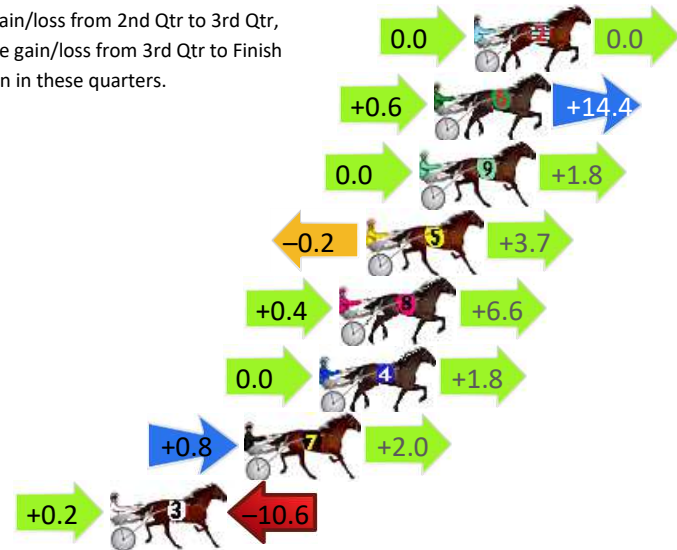

Finish Position and metres gained

First Arrow shows distance gain/loss from 2nd Qtr to 3rd Qtr, Second Arrow shows distance gain/loss from 3rd Qtr to Finish. Blue arrow indicates best gain in these quarters.

Bathurst Race 2 Distance 1730m

Monday, 24 March 2025

Gross Time: 2:03.10 MileRate: 1:54.50 LeadTime: 8.20s First Qtr: 27.60s Second Qtr: 29.50s Third Qtr: 28.90s Fourth Qtr: 28.90s

DATA TABLE: 800 / 400 Posi's are position from leader and (how wide the horse was at that position)

No	Horse	Plc	Mar	800 Posi	400 Posi	Time	3rd Qtr	4th Qt
2	Auntie Lou	1	0.0m	0.0m (0)	0.0m (0)	2:03.10	28.90s	28.90s
6	Our Dance Monkey	2	1.6m	16.6m (1)	16.0m (1)	2:03.22	28.86s	27.87s
9	Ava Leanne	3	2.2m	4.0m (0)	4.0m (0)	2:03.27	28.90s	28.77s
5	Mary Anne Rose	4	4.3m	7.8m (1)	8.0m (1)	2:03.43	28.91s	28.63s
8	Mammals Girl	5	5.4m	12.4m (0)	12.0m (0)	2:03.51	28.87s	28.43s
4	Royal Villa	6	6.2m	8.0m (0)	8.0m (0)	2:03.57	28.90s	28.77s
7	Miss Ravishing	7	9.2m	12.0m (1)	11.2m (2)	2:03.80	28.84s	28.76s
3	The Swift One	8	14.6m	4.2m (1)	4.0m (1)	2:04.21	28.89s	29.66s

Finish Position and metres gained

First Arrow shows distance gain/loss from 2nd Qtr to 3rd Qtr, Second Arrow shows distance gain/loss from 3rd Qtr to Finish Blue arrow indicates best gain in these quarters.