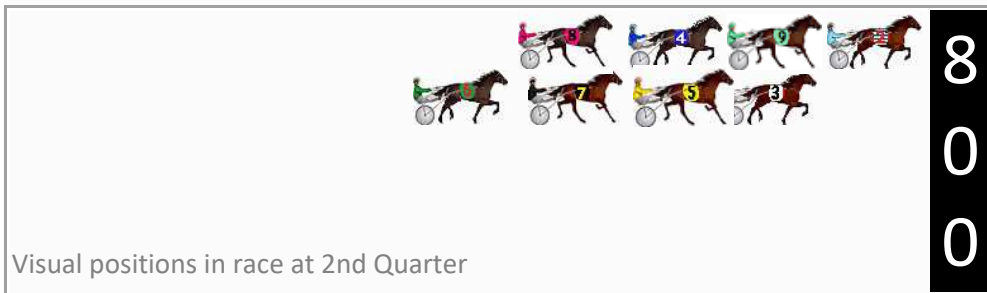

Finish Position and metres gained

First Arrow shows distance gain/loss from 2nd Qtr to 3rd Qtr, Second Arrow shows distance gain/loss from 3rd Qtr to Finish. Blue arrow indicates best gain in these quarters.

Finish Position and metres gained

First Arrow shows distance gain/loss from 2nd Qtr to 3rd Qtr, Second Arrow shows distance gain/loss from 3rd Qtr to Finish Blue arrow indicates best gain in these quarters.