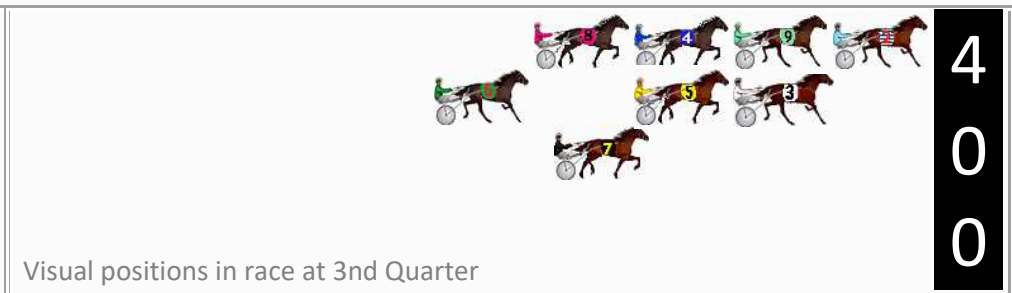

Finish Position and metres gained

First Arrow shows distance gain/loss from 2nd Qtr to 3rd Qtr, Second Arrow shows distance gain/loss from 3rd Qtr to Finish. Blue arrow indicates best gain in these quarters.

Finish Position and metres gained

First Arrow shows distance gain/loss from 2nd Qtr to 3rd Qtr, Second Arrow shows distance gain/loss from 3rd Qtr to Finish Blue arrow indicates best gain in these quarters.