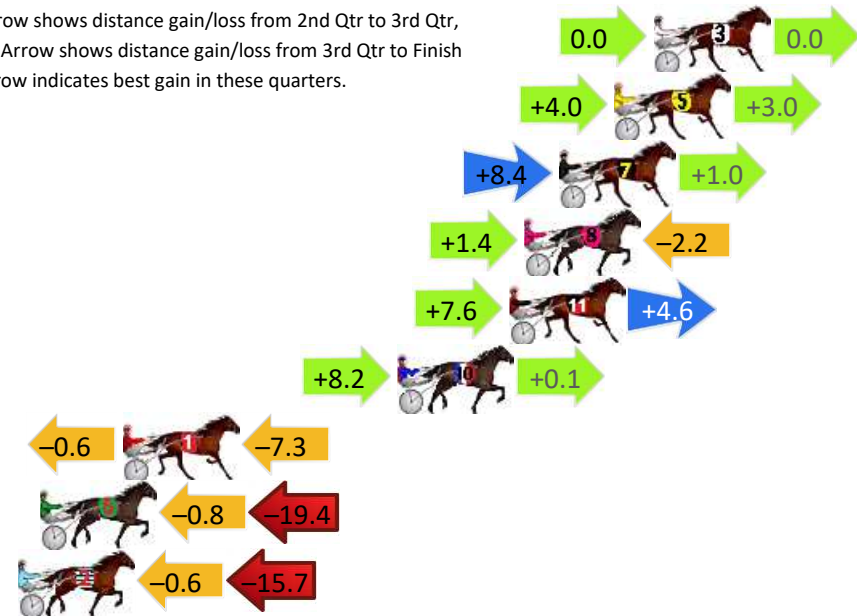

Bathurst Race 12 Distance 1730m

Monday, 24 March 2025

Gross Time: 2:03.00 MileRate: 1:54.40 LeadTime: 8.00s First Qtr: 27.20s Second Qtr: 29.20s Third Qtr: 29.20s Fourth Qtr: 29.40s

DATA TABLE: 800 / 400 Posi's are position from leader and (how wide the horse was at that position)

NoHorse	Plc	Mar	800 Posi	400 Posi	Time	3rd Qtr	4th Qt
3 Alfredjohncrusader	1	0.0m	0.0m (0)	0.0m (0)	2:03.00	29.20s	29.40s
5 The Rogue I Am	2	1.6m	8.6m (1)	4.6m (2)	2:03.12	28.91s	29.18s
7 Magic Matteo	3	3.8m	13.2m (1)	4.8m (3)	2:03.29	28.59s	29.33s
8 Whyiman	4	5.2m	4.4m (1)	3.0m (1)	2:03.40	29.10s	29.56s
11 Karinya Gill	5	5.8m	18.0m (0)	10.4m (1)	2:03.45	28.65s	29.06s
10 Buddy Brilliance	6	10.3m	18.6m (1)	10.4m (2)	2:03.79	28.60s	29.39s
1 Zachary Shannon	7	21.3m	13.4m (0)	14.0m (0)	2:04.64	29.24s	29.93s
6 Angus Finn	8	24.6m	4.4m (0)	5.2m (0)	2:04.90	29.25s	30.82s
2 Mammals Heart	9	25.5m	9.2m (0)	9.8m (0)	2:04.97	29.24s	30.55s

Finish Position and metres gained

First Arrow shows distance gain/loss from 2nd Qtr to 3rd Qtr,
Second Arrow shows distance gain/loss from 3rd Qtr to Finish
Blue arrow indicates best gain in these quarters.

8
0
0

Visual positions in race at 2nd Quarter