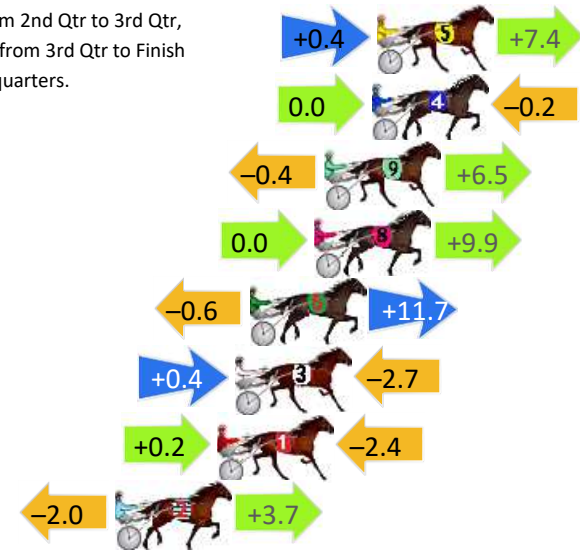

Finish Position and metres gained

First Arrow shows distance gain/loss from 2nd Qtr to 3rd Qtr, Second Arrow shows distance gain/loss from 3rd Qtr to Finish
Blue arrow indicates best gain in these quarters.

8
0
0

Visual positions in race at 2nd Quarter

4
0
0

Visual positions in race at 3rd Quarter

Bathurst Race 5 Distance 1730m

Monday, 24 March 2025

Gross Time: 2:02.40 MileRate: 1:53.80 LeadTime: 8.20s First Qtr: 28.20s Second Qtr: 29.80s Third Qtr: 27.90s Fourth Qtr: 28.30s

DATA TABLE: 800 / 400 Posi's are position from leader and (how wide the horse was at that position)

No	Horse	Plc	Mar	800 Posi	400 Posi	Time	3rd Qtr	4th Qt
5	Peace Out	1	0.0m	7.8m (1)	7.4m (1)	2:02.40	27.88s	27.78s
4	Namaka	2	0.2m	0.0m (0)	0.0m (0)	2:02.41	27.90s	28.31s
9	Tulhurst Partygirl	3	2.1m	8.2m (0)	8.6m (0)	2:02.56	27.93s	27.84s
8	Wat Ever You Need	4	2.5m	12.4m (1)	12.4m (1)	2:02.59	27.90s	27.60s
6	Something For Lexy	5	5.1m	16.2m (0)	16.8m (1)	2:02.78	27.95s	27.48s
3	Baby Your The One	6	5.7m	3.4m (1)	3.0m (1)	2:02.82	27.87s	28.49s
1	Hunger Strike	7	6.4m	4.2m (0)	4.0m (0)	2:02.88	27.88s	28.47s
2	Our Ultimate Lois	8	10.5m	12.2m (0)	14.2m (0)	2:03.18	28.04s	28.04s