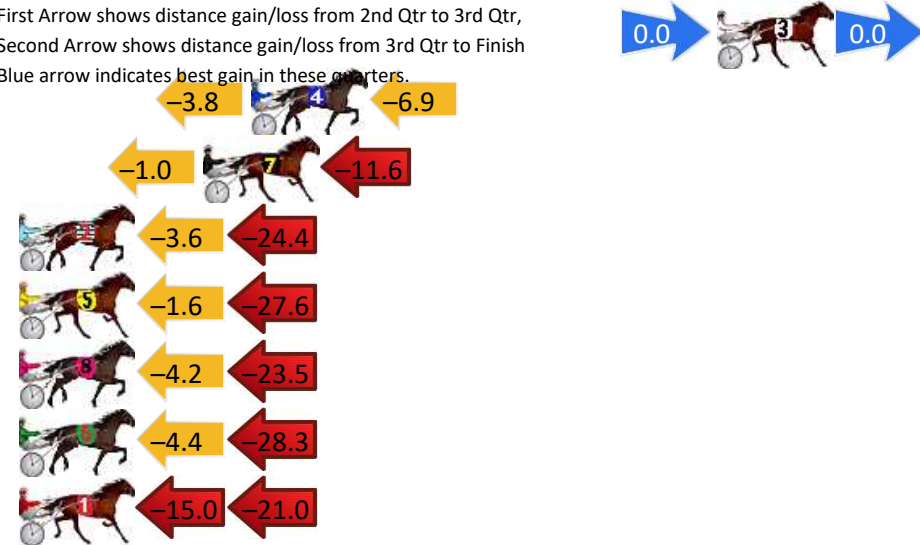

Bathurst Race 1 Distance 1730m

Monday, 24 March 2025

Gross Time: 2:00.00 MileRate: 1:51.60 LeadTime: 8.50s First Qtr: 27.30s Second Qtr: 29.50s Third Qtr: 27.30s Fourth Qtr: 27.40s

DATA TABLE: 800 / 400 Posi's are position from leader and (how wide the horse was at that position)

No	Horse	Plc	Mar	800 Posi	400 Posi	Time	3rd Qtr	4th Qt
3	Sugar Pie Honey	1	0.0m	0.0m (0)	0.0m (0)	2:00.00	27.30s	27.40s
4	Personified	2	18.7m	8.0m (0)	11.8m (0)	2:01.35	27.56s	27.87s
7	Send It Bella	3	20.6m	8.0m (1)	9.0m (1)	2:01.49	27.37s	28.19s
2	Windy Hill Lucy	4	32.2m	4.2m (0)	7.8m (0)	2:02.32	27.54s	29.06s
5	Samkerr	5	32.4m	3.2m (1)	4.8m (1)	2:02.34	27.41s	29.28s
8	She The Devil	6	44.7m	17.0m (0)	21.2m (0)	2:03.22	27.58s	29.00s
6	Violet Jay	7	45.1m	12.4m (0)	16.8m (0)	2:03.25	27.60s	29.33s
1	Tupelo	8	76.0m	40.0m (0)	55.0m (0)	2:05.48	28.32s	28.83s

Finish Position and metres gained

First Arrow shows distance gain/loss from 2nd Qtr to 3rd Qtr, Second Arrow shows distance gain/loss from 3rd Qtr to Finish. Blue arrow indicates best gain in these quarters.