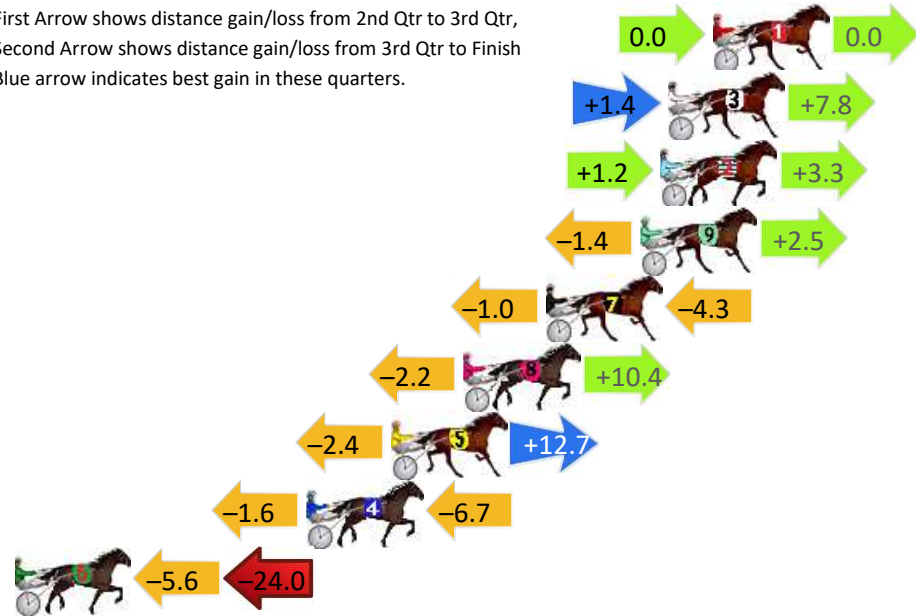

Finish Position and metres gained

First Arrow shows distance gain/loss from 2nd Qtr to 3rd Qtr, Second Arrow shows distance gain/loss from 3rd Qtr to Finish
Blue arrow indicates best gain in these quarters.

800

Visual positions in race at 2nd Quarter

400

Visual positions in race at 3rd Quarter

Bathurst Race 9 Distance 1730m

Monday, 24 March 2025

Gross Time: 2:00.50 MileRate: 1:52.10 LeadTime: 8.30s First Qtr: 26.80s Second Qtr: 29.00s Third Qtr: 27.70s Fourth Qtr: 28.70s

DATA TABLE: 800 / 400 Posi's are position from leader and (how wide the horse was at that position)

No	Horse	Plc	Mar	800 Posi	400 Posi	Time	3rd Qtr	4th Qt
1	Fox Dan	1	0.0m	0.0m (0)	0.0m (0)	2:00.50	27.70s	28.70s
3	Sweet On Lexy	2	1.8m	11.0m (1)	9.6m (1)	2:00.64	27.61s	28.14s
2	Go Without	3	2.1m	6.6m (1)	5.4m (2)	2:00.66	27.62s	28.46s
9	Heeza Malteeza	4	2.9m	4.0m (0)	5.4m (0)	2:00.72	27.80s	28.52s
7	No Luck	5	6.7m	1.4m (1)	2.4m (1)	2:01.00	27.76s	29.01s
8	Hoppalongpog	6	10.0m	18.2m (0)	20.4m (1)	2:01.25	27.87s	27.96s
5	Sweet Nate	7	12.9m	23.2m (0)	25.6m (1)	2:01.47	27.88s	27.79s
4	Lockitineddy	8	16.3m	8.0m (0)	9.6m (0)	2:01.73	27.80s	29.18s
6	Tried And Trusted	9	42.2m	12.6m (0)	18.2m (0)	2:03.68	28.06s	30.41s