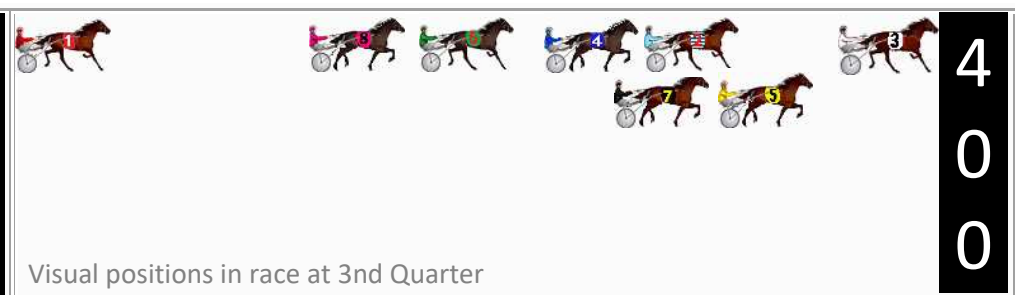

No	Horse	Plc	Mar	800 Posi	400 Posi	Time	3rd Qtr	4th Qt
3	Sugar Pie Honey	1	0.0m	0.0m (0)	0.0m (0)	2:00.00	27.30s	27.40s
4	Personified	2	18.7m	8.0m (0)	11.8m (0)	2:01.35	27.56s	27.87s
7	Send It Bella	3	20.6m	8.0m (1)	9.0m (1)	2:01.49	27.37s	28.19s
2	Windy Hill Lucy	4	32.2m	4.2m (0)	7.8m (0)	2:02.32	27.54s	29.06s
5	Samkerr	5	32.4m	3.2m (1)	4.8m (1)	2:02.34	27.41s	29.28s
8	She The Devil	6	44.7m	17.0m (0)	21.2m (0)	2:03.22	27.58s	29.00s
6	Violet Jay	7	45.1m	12.4m (0)	16.8m (0)	2:03.25	27.60s	29.33s
1	Tupelo	8	76.0m	40.0m (0)	55.0m (0)	2:05.48	28.32s	28.83s

Finish Position and metres gained

First Arrow shows distance gain/loss from 2nd Qtr to 3rd Qtr, Second Arrow shows distance gain/loss from 3rd Qtr to Finish. Blue arrow indicates best gain in these quarters.