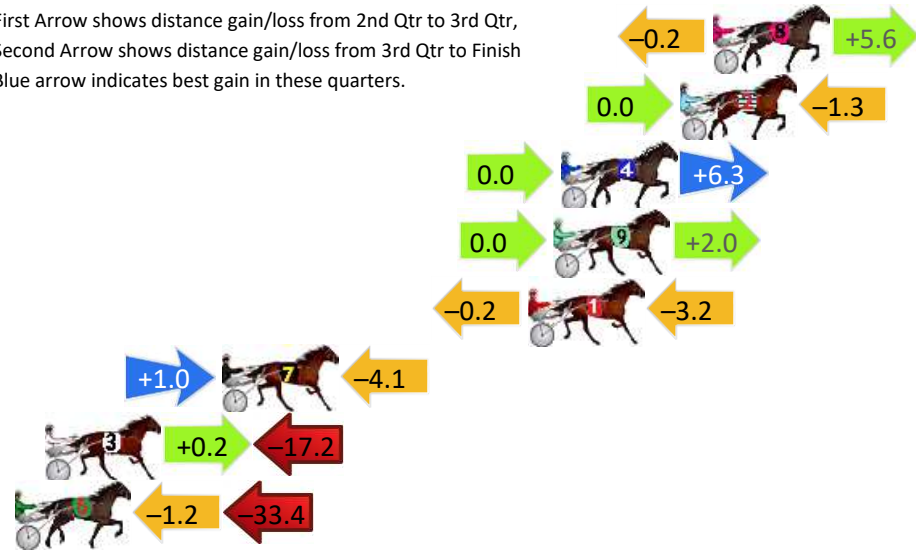

Finish Position and metres gained

First Arrow shows distance gain/loss from 2nd Qtr to 3rd Qtr,
Second Arrow shows distance gain/loss from 3rd Qtr to Finish
Blue arrow indicates best gain in these quarters.

800

Visual positions in race at 2nd Quarter

400

Visual positions in race at 3rd Quarter

Bathurst Race 4 Distance 1730m

Monday, 24 March 2025

Gross Time: 2:01.90 MileRate: 1:53.40 LeadTime: 8.10s First Qtr: 27.60s Second Qtr: 30.10s Third Qtr: 28.50s Fourth Qtr: 27.60s

DATA TABLE: 800 / 400 Posi's are position from leader and (how wide the horse was at that position)

No	Horse	Plc	Mar	800 Posi	400 Posi	Time	3rd Qtr	4th Qt
8	Gunna Reload	1	0.0m	5.4m (1)	5.6m (1)	2:01.90	28.51s	27.22s
2	Rikibreal	2	1.3m	0.0m (0)	0.0m (0)	2:01.99	28.50s	27.69s
4	Dolly Rocket	3	6.1m	12.4m (0)	12.4m (0)	2:02.34	28.49s	27.17s
9	Lady Deloris	4	6.4m	8.4m (0)	8.4m (0)	2:02.36	28.50s	27.46s
1	Freedom Art	5	7.4m	4.0m (0)	4.2m (0)	2:02.44	28.52s	27.82s
7	Tulhurst Toot Toot	6	19.7m	16.6m (0)	15.6m (1)	2:03.33	28.43s	27.88s
3	Honolulu Princess	7	26.8m	9.8m (1)	9.6m (1)	2:03.85	28.51s	28.78s
6	Our Ultimate Stormy	8	35.0m	0.4m (1)	1.6m (1)	2:04.44	28.62s	29.89s