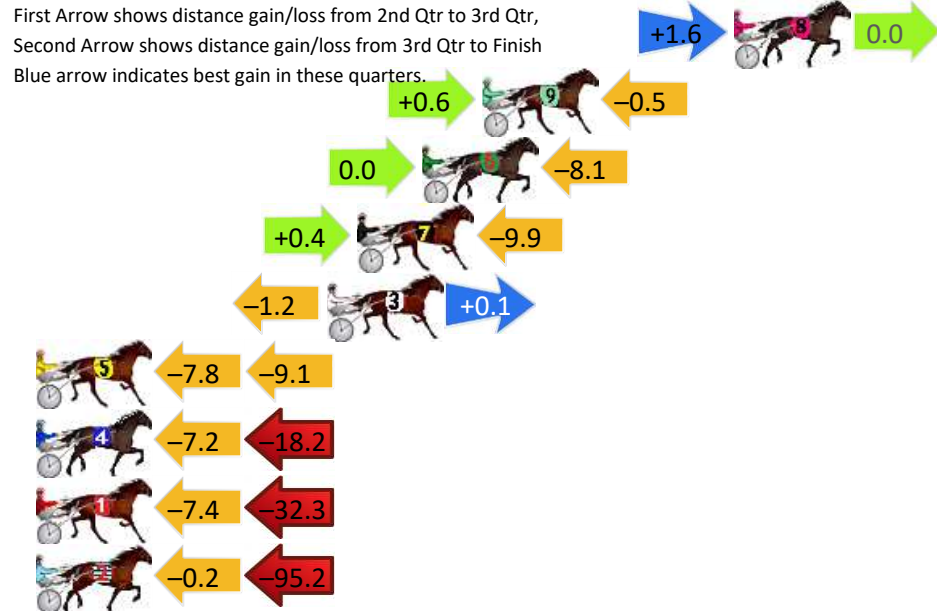

Bathurst Race 10 Distance 1730m

Monday, 24 March 2025

Gross Time: 2:00.30 MileRate: 1:51.90 LeadTime: 8.80s First Qtr: 27.30s Second Qtr: 29.30s Third Qtr: 26.90s Fourth Qtr: 28.00s

DATA TABLE: 800 / 400 Posi's are position from leader and (how wide the horse was at that position)

No	Horse	Plc	Mar	800 Posi	400 Posi	Time	3rd Qtr	4th Qt
8	Jacks Ultimate Fury	1	0.0m	1.6m (1)	0.0m (1)	2:00.30	26.79s	28.00s
9	Seathestars	2	10.1m	10.2m (1)	9.6m (1)	2:01.04	26.86s	28.03s
6	Jungle Dragon	3	12.5m	4.4m (0)	4.4m (0)	2:01.22	26.89s	28.56s
7	Sanchez	4	15.1m	5.6m (1)	5.2m (1)	2:01.41	26.86s	28.69s
3	Runkle	5	16.3m	15.2m (1)	16.4m (1)	2:01.50	26.98s	27.99s
5	Haveucheckedhimout	6	36.5m	19.6m (0)	27.4m (0)	2:02.99	27.42s	28.63s
4	Jus Bling It	7	39.6m	14.2m (0)	21.4m (0)	2:03.21	27.37s	29.27s
1	Bam Bam Brook	8	49.5m	9.8m (0)	17.2m (0)	2:03.94	27.36s	30.25s
2	My Ultimate Freddie	9	95.4m	0.0m (0)	0.2m (0)	2:07.32	26.78s	34.63s

Finish Position and metres gained

800

Visual positions in race at 2nd Quarter