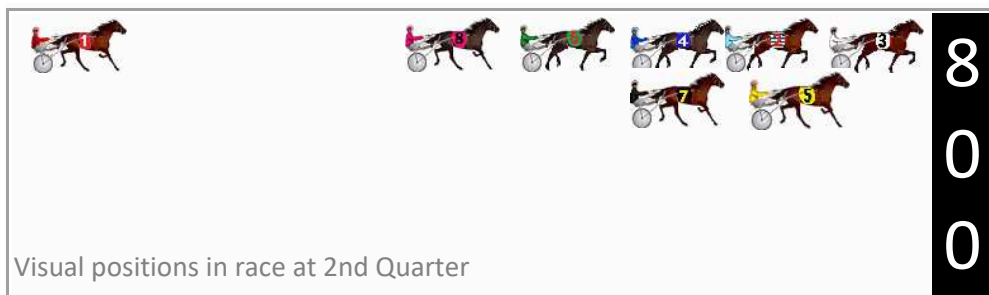

No	Horse	Plc	Mar	800 Posi	400 Posi	Time	3rd Qtr	4th Qt
3	Sugar Pie Honey	1	0.0m	0.0m (0)	0.0m (0)	2:00.00	27.30s	27.40s
4	Personified	2	18.7m	8.0m (0)	11.8m (0)	2:01.35	27.56s	27.87s
7	Send It Bella	3	20.6m	8.0m (1)	9.0m (1)	2:01.49	27.37s	28.19s
2	Windy Hill Lucy	4	32.2m	4.2m (0)	7.8m (0)	2:02.32	27.54s	29.06s
5	Samkerr	5	32.4m	3.2m (1)	4.8m (1)	2:02.34	27.41s	29.28s
8	She The Devil	6	44.7m	17.0m (0)	21.2m (0)	2:03.22	27.58s	29.00s
6	Violet Jay	7	45.1m	12.4m (0)	16.8m (0)	2:03.25	27.60s	29.33s
1	Tupelo	8	76.0m	40.0m (0)	55.0m (0)	2:05.48	28.32s	28.83s

Finish Position and metres gained

First Arrow shows distance gain/loss from 2nd Qtr to 3rd Qtr, Second Arrow shows distance gain/loss from 3rd Qtr to Finish. Blue arrow indicates best gain in these quarters.