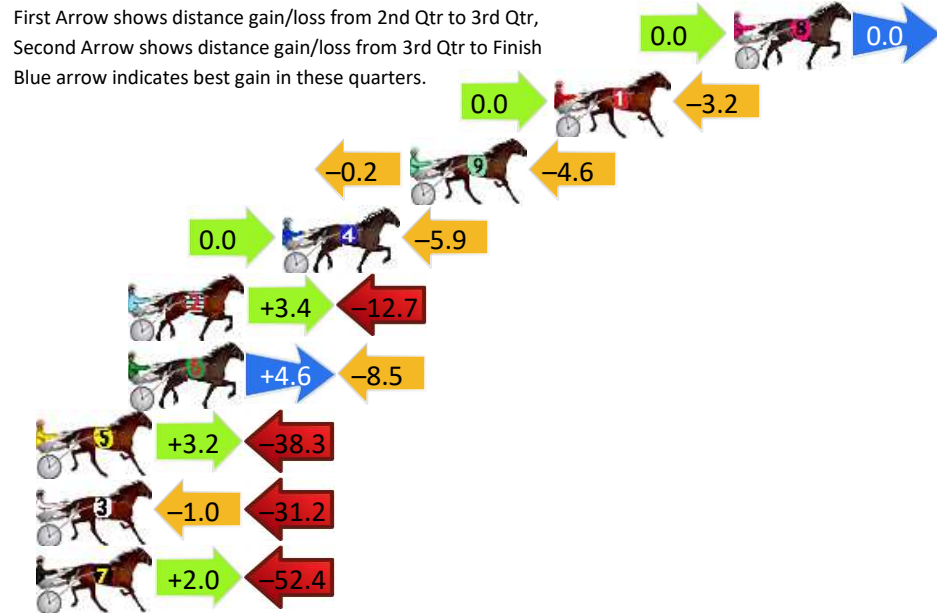

Bathurst Race 6 Distance 1730m

Monday, 24 March 2025

Gross Time: 2:00.30 MileRate: 1:51.90 LeadTime: 8.00s First Qtr: 27.90s Second Qtr: 28.80s Third Qtr: 28.80s Fourth Qtr: 26.80s

DATA TABLE: 800 / 400 Posi's are position from leader and (how wide the horse was at that position)

No	Horse	Plc	Mar	800 Posi	400 Posi	Time	3rd Qtr	4th Qt
8	Hesitate	1	0.0m	0.0m (0)	0.0m (0)	2:00.30	28.80s	26.80s
1	Ultimate Cruza	2	7.2m	4.0m (0)	4.0m (0)	2:00.81	28.81s	27.01s
9	Business In Heaven	3	13.0m	8.2m (0)	8.4m (0)	2:01.22	28.83s	27.11s
4	Petes Crunch Time	4	18.1m	12.2m (0)	12.2m (0)	2:01.58	28.81s	27.19s
2	Kasbah	5	24.3m	15.0m (1)	11.6m (2)	2:02.02	28.60s	27.65s
6	Vespa Stride	6	24.3m	20.4m (0)	15.8m (1)	2:02.02	28.50s	27.37s
5	Spitfire	7	41.3m	6.2m (1)	3.0m (1)	2:03.22	28.67s	29.35s
3	Air Born	8	48.4m	16.2m (0)	17.2m (0)	2:03.72	28.95s	28.88s
7	Rivera Lou	9	60.8m	10.4m (1)	8.4m (1)	2:04.59	28.79s	30.29s

Finish Position and metres gained

800

Visual positions in race at 2nd Quarter