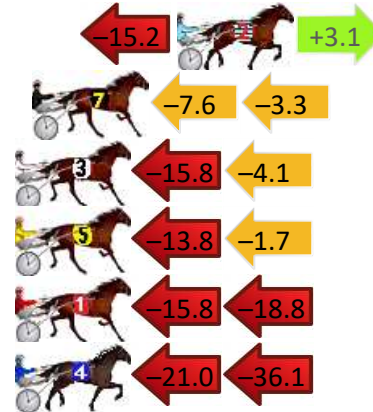

DATA TABLE: 800 / 400 Posi's are position from leader and (how wide the horse was at that position)

No	Horse	Plc	Mar	800 Posi	400 Posi	Time	3rd Qtr	4th Qt
8	Hesitate	1	0.0m	0.0m (0)	0.0m (0)	2:00.30	28.80s	26.80s
1	Ultimate Cruza	2	7.2m	4.0m (0)	4.0m (0)	2:00.81	28.81s	27.01s
9	Business In Heaven	3	13.0m	8.2m (0)	8.4m (0)	2:01.22	28.83s	27.11s
4	Petes Crunch Time	4	18.1m	12.2m (0)	12.2m (0)	2:01.58	28.81s	27.19s
2	Kasbah	5	24.3m	15.0m (1)	11.6m (2)	2:02.02	28.60s	27.65s
6	Vespa Stride	6	24.3m	20.4m (0)	15.8m (1)	2:02.02	28.50s	27.37s
5	Spitfire	7	41.3m	6.2m (1)	3.0m (1)	2:03.22	28.67s	29.35s
3	Air Born	8	48.4m	16.2m (0)	17.2m (0)	2:03.72	28.95s	28.88s
7	Rivera Lou	9	60.8m	10.4m (1)	8.4m (1)	2:04.59	28.79s	30.29s

Finish Position and metres gained

800

Visual positions in race at 2nd Quarter

400

Visual positions in race at 3rd Quarter

Bathurst Race 7 Distance 1730m

Monday, 24 March 2025

Gross Time: 1:59.50 MileRate: 1:51.20 LeadTime: 8.50s First Qtr: 28.20s Second Qtr: 27.00s Third Qtr: 26.70s Fourth Qtr: 29.10s

DATA TABLE: 800 / 400 Posi's are position from leader and (how wide the horse was at that position)

No	Horse	Plc	Mar	800 Posi	400 Posi	Time	3rd Qtr	4th Qt
8	Its Confidential	1	0.0m	1.4m (1)	7.0m (0)	1:59.50	27.11s	28.59s
6	My Ultimate Barney	2	2.0m	0.0m (0)	0.0m (0)	1:59.65	26.69s	29.24s
9	Sao Paulo Simba	3	4.8m	12.0m (1)	13.6m (0)	1:59.87	26.84s	28.46s
2	Double It Harry	4	21.5m	9.4m (0)	24.6m (0)	2:01.14	27.76s	28.88s
7	Ratatattat	5	27.3m	16.4m (1)	24.0m (1)	2:01.58	27.22s	29.34s
3	Artist	6	33.9m	14.0m (0)	29.8m (2)	2:02.09	27.78s	29.40s
5	Captain Groove	7	35.1m	19.6m (0)	33.4m (0)	2:02.18	27.65s	29.22s
1	Zeron	8	39.6m	5.0m (0)	20.8m (0)	2:02.52	27.74s	30.46s
4	Evelyns Dragon	9	64.1m	7.0m (1)	28.0m (1)	2:04.39	28.05s	31.71s

Finish Position and metres gained

First Arrow shows distance gain/loss from 2nd Qtr to 3rd Qtr, Second Arrow shows distance gain/loss from 3rd Qtr to Finish
Blue arrow indicates best gain in these quarters.