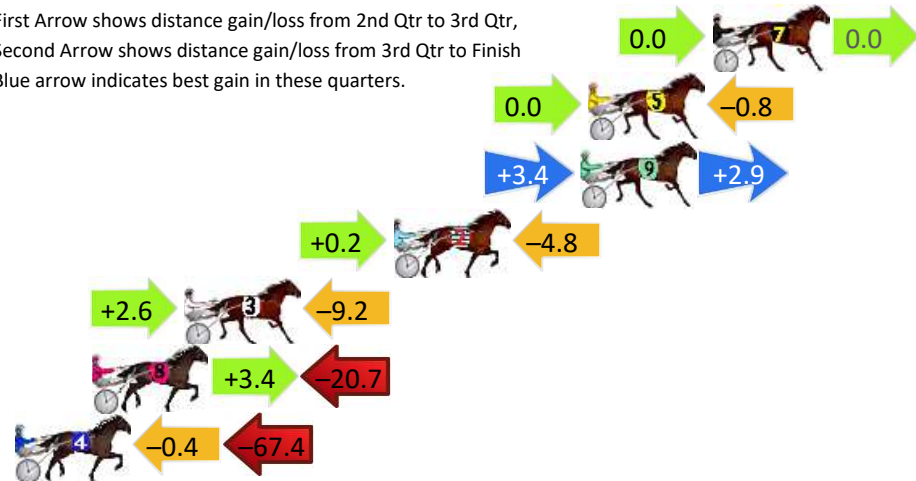

Finish Position and metres gained

First Arrow shows distance gain/loss from 2nd Qtr to 3rd Qtr, Second Arrow shows distance gain/loss from 3rd Qtr to Finish Blue arrow indicates best gain in these quarters.

Bathurst Race 3 Distance 1730m

Monday, 24 March 2025

Gross Time: 2:02.20 MileRate: 1:53.70 LeadTime: 8.20s First Qtr: 26.50s Second Qtr: 29.80s Third Qtr: 30.40s Fourth Qtr: 27.30s

DATA TABLE: 800 / 400 Posi's are position from leader and (how wide the horse was at that position)