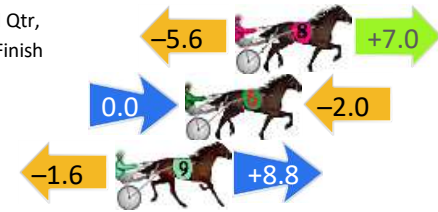

DATA TABLE: 800 / 400 Posi's are position from leader and (how wide the horse was at that position)

No	Horse	Plc	Mar	800 Posi	400 Posi	Time	3rd Qtr	4th Qt
8	Hesitate	1	0.0m	0.0m (0)	0.0m (0)	2:00.30	28.80s	26.80s
1	Ultimate Cruza	2	7.2m	4.0m (0)	4.0m (0)	2:00.81	28.81s	27.01s
9	Business In Heaven	3	13.0m	8.2m (0)	8.4m (0)	2:01.22	28.83s	27.11s
4	Petes Crunch Time	4	18.1m	12.2m (0)	12.2m (0)	2:01.58	28.81s	27.19s
2	Kasbah	5	24.3m	15.0m (1)	11.6m (2)	2:02.02	28.60s	27.65s
6	Vespa Stride	6	24.3m	20.4m (0)	15.8m (1)	2:02.02	28.50s	27.37s
5	Spitfire	7	41.3m	6.2m (1)	3.0m (1)	2:03.22	28.67s	29.35s
3	Air Born	8	48.4m	16.2m (0)	17.2m (0)	2:03.72	28.95s	28.88s
7	Rivera Lou	9	60.8m	10.4m (1)	8.4m (1)	2:04.59	28.79s	30.29s

Finish Position and metres gained

800

Visual positions in race at 2nd Quarter

400

Visual positions in race at 3rd Quarter

Bathurst Race 7 Distance 1730m

Monday, 24 March 2025

Gross Time: 1:59.50 MileRate: 1:51.20 LeadTime: 8.50s First Qtr: 28.20s Second Qtr: 27.00s Third Qtr: 26.70s Fourth Qtr: 29.10s

DATA TABLE: 800 / 400 Posi's are position from leader and (how wide the horse was at that position)

No	Horse	Plc	Mar	800 Posi	400 Posi	Time	3rd Qtr	4th Qt
8	Its Confidential	1	0.0m	1.4m (1)	7.0m (0)	1:59.50	27.11s	28.59s
6	My Ultimate Barney	2	2.0m	0.0m (0)	0.0m (0)	1:59.65	26.69s	29.24s
9	Sao Paulo Simba	3	4.8m	12.0m (1)	13.6m (0)	1:59.87	26.84s	28.46s
2	Double It Harry	4	21.5m	9.4m (0)	24.6m (0)	2:01.14	27.76s	28.88s
7	Ratatattat	5	27.3m	16.4m (1)	24.0m (1)	2:01.58	27.22s	29.34s
3	Artist	6	33.9m	14.0m (0)	29.8m (2)	2:02.09	27.78s	29.40s
5	Captain Groove	7	35.1m	19.6m (0)	33.4m (0)	2:02.18	27.65s	29.22s
1	Zeron	8	39.6m	5.0m (0)	20.8m (0)	2:02.52	27.74s	30.46s
4	Evelyns Dragon	9	64.1m	7.0m (1)	28.0m (1)	2:04.39	28.05s	31.71s

Finish Position and metres gained

First Arrow shows distance gain/loss from 2nd Qtr to 3rd Qtr, Second Arrow shows distance gain/loss from 3rd Qtr to Finish
Blue arrow indicates best gain in these quarters.