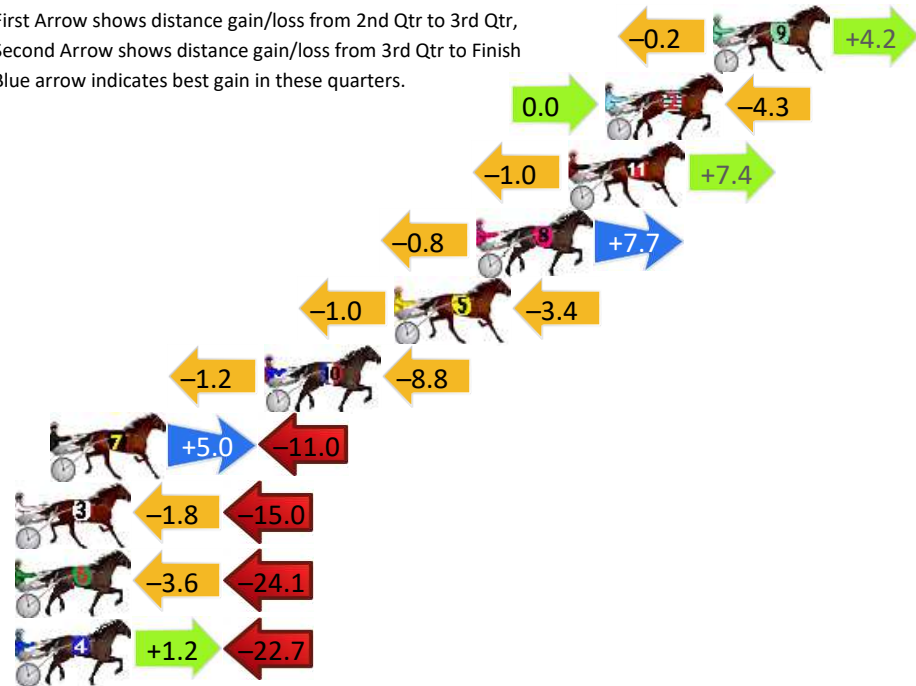

Bathurst Race 11 Distance 1730m

Monday, 24 March 2025

Gross Time: 2:02.40 MileRate: 1:53.80 LeadTime: 8.40s First Qtr: 26.80s Second Qtr: 29.60s Third Qtr: 29.10s Fourth Qtr: 28.50s

DATA TABLE: 800 / 400 Posi's are position from leader and (how wide the horse was at that position)

No	Horse	Plc	Mar	800 Posi	400 Posi	Time	3rd Qtr	4th Qt
9	Nick Of Time	1	0.0m	4.0m (0)	4.2m (0)	2:02.40	29.11s	28.20s
2	Seaside Delight	2	4.3m	0.0m (0)	0.0m (0)	2:02.72	29.10s	28.80s
11	Bettors Hope	3	5.8m	12.2m (0)	13.2m (0)	2:02.83	29.17s	27.98s
8	Lullaby	4	9.5m	16.4m (0)	17.2m (0)	2:03.11	29.15s	27.95s
5	Houston Street	5	12.8m	8.4m (1)	9.4m (2)	2:03.36	29.17s	28.74s
10	Rockin Gemma	6	18.0m	8.0m (0)	9.2m (0)	2:03.75	29.19s	29.12s
7	Keilor Baby Shark	7	26.6m	20.6m (1)	15.6m (3)	2:04.39	28.75s	29.28s
3	Chelseas Girl	8	29.2m	12.4m (1)	14.2m (1)	2:04.59	29.24s	29.56s
6	Indasky	9	31.9m	4.2m (1)	7.8m (1)	2:04.79	29.38s	30.21s
4	Four Star Lincoln	10	37.7m	16.2m (1)	15.0m (2)	2:05.22	29.03s	30.11s

Finish Position and metres gained

First Arrow shows distance gain/loss from 2nd Qtr to 3rd Qtr, Second Arrow shows distance gain/loss from 3rd Qtr to Finish
Blue arrow indicates best gain in these quarters.

800

Visual positions in race at 2nd Quarter