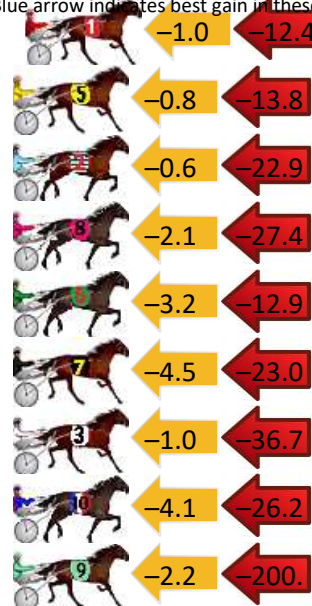

Finish Position and metres gained

First Arrow shows distance gain/loss from 2nd Qtr to 3rd Qtr, Second Arrow shows distance gain/loss from 3rd Qtr to Finish
Blue arrow indicates best gain in these quarters.

8
0
0

Visual positions in race at 2nd Quarter

4
0
0

Visual positions in race at 3rd Quarter

Junee Race 2 Distance 1760m

Tuesday, 25 March 2025

Gross Time: 2:09.40 MileRate: 1:58.30 LeadTime: 10.70s First Qtr: 28.70s Second Qtr: 31.20s Third Qtr: 30.30s Fourth Qtr: 28.50s

DATA TABLE: 800 / 400 Posi's are position from leader and (how wide the horse was at that position)

No	Horse	Plc	Mar	800 Posi	400 Posi	Time	3rd Qtr	4th Qt
4	The Mountain	1	0.0m	0.0m (0)	0.0m (0)	2:09.40	30.30s	28.50s
1	The Lurker	2	27.5m	14.1m (0)	15.1m (0)	2:11.46	30.34s	29.46s
5	I Lika Style	3	33.2m	18.6m (0)	19.4m (0)	2:11.89	30.32s	29.57s
2	Intheblinkofaneye	4	33.3m	9.8m (0)	10.4m (0)	2:11.89	30.32s	30.23s
8	Rocketon	5	34.0m	4.5m (1)	6.6m (1)	2:11.94	30.44s	30.56s
6	Sokys Falcon	6	38.9m	22.8m (0)	26.0m (1)	2:12.31	30.48s	29.51s
7	Oktolove	7	40.8m	13.3m (1)	17.8m (1)	2:12.45	30.60s	30.25s
3	Most Certain Micky	8	43.0m	5.3m (0)	6.3m (0)	2:12.62	30.36s	31.26s
10	Charging Bull	9	48.1m	17.8m (1)	21.9m (2)	2:13.00	30.56s	30.50s
9	Billees Jet	10	211.3m	9.0m (1)	11.2m (1)	2:25.22	30.44s	43.50s