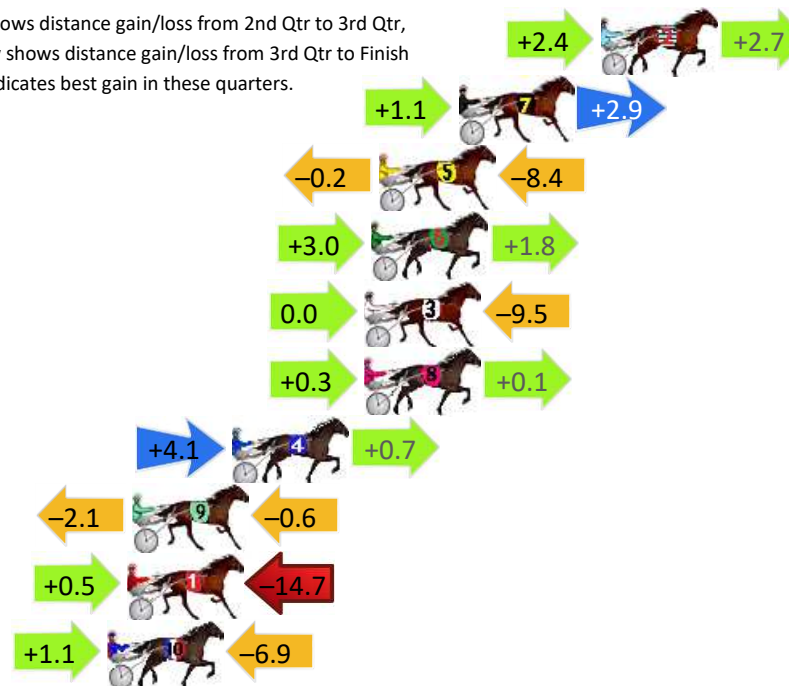

Finish Position and metres gained

First Arrow shows distance gain/loss from 2nd Qtr to 3rd Qtr, Second Arrow shows distance gain/loss from 3rd Qtr to Finish Blue arrow indicates best gain in these quarters.

Junee Race 6 Distance 1760m

Tuesday, 25 March 2025

Gross Time: 2:12.70 MileRate: 2:01.30 LeadTime: 10.50s First Qtr: 30.20s Second Qtr: 31.90s Third Qtr: 30.00s Fourth Qtr: 30.10s

DATA TABLE: 800 / 400 Posi's are position from leader and (how wide the horse was at that position)

No	Horse	Plc	Mar	800 Posi	400 Posi	Time	3rd Qtr	4th Qt
2	Thats The Attitude	1	0.0m	5.1m (1)	2.7m (2)	2:12.70	29.82s	29.90s
7	Mittys Three Aces	2	5.7m	9.7m (0)	8.6m (0)	2:13.15	29.92s	29.91s
5	Classic Beesmack	3	8.9m	0.3m (1)	0.5m (1)	2:13.40	30.02s	30.76s
6	Ellava Pacer	4	9.2m	14.0m (1)	11.0m (1)	2:13.43	29.78s	30.01s
3	Olly Odd Potts	5	9.5m	0.0m (0)	0.0m (0)	2:13.45	30.00s	30.85s
8	Napoli Nights	6	9.5m	9.9m (1)	9.6m (2)	2:13.45	29.98s	30.13s
4	Melati Boy	7	14.8m	19.6m (0)	15.5m (1)	2:13.87	29.70s	30.11s
9	Imperious	8	18.8m	16.1m (2)	18.2m (2)	2:14.18	30.16s	30.22s
1	Weeneeddreams	9	19.0m	4.8m (0)	4.3m (0)	2:14.20	29.96s	31.28s
10	Rocknroll Upton	10	19.8m	14.0m (0)	12.9m (0)	2:14.26	29.92s	30.70s