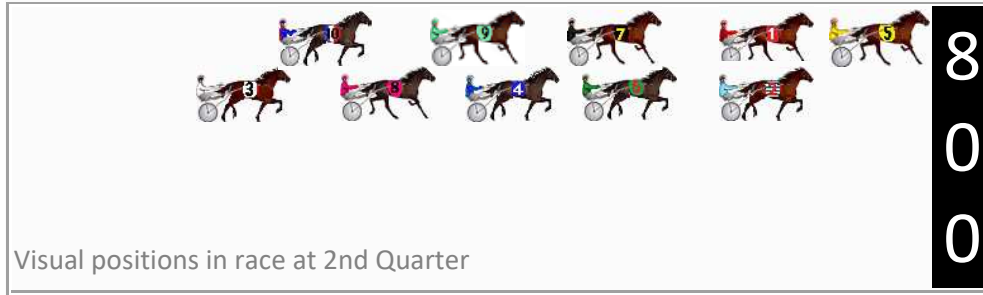

Finish Position and metres gained

First Arrow shows distance gain/loss from 2nd Qtr to 3rd Qtr, Second Arrow shows distance gain/loss from 3rd Qtr to Finish
Blue arrow indicates best gain in these quarters.

DATA TABLE: 800 / 400 Posi's are position from leader and (how wide the horse was at that position)

No	Horse	Plc	Mar	800 Posi	400 Posi	Time	3rd Qtr	4th Qt
5	Tintins Treasure	1	0.0m	0.0m (0)	0.0m (0)	2:12.30	29.20s	28.30s
1	Complicated	2	10.0m	4.4m (0)	4.5m (0)	2:13.04	29.20s	28.72s
4	Rock Queen	3	27.4m	14.6m (1)	15.7m (2)	2:14.34	29.26s	29.22s
8	Full Of Spice	4	28.7m	19.6m (1)	20.2m (1)	2:14.43	29.22s	28.99s
2	Hez On The Buzzer	5	28.9m	4.4m (1)	5.0m (1)	2:14.45	29.24s	30.09s
7	Dancing Art	6	28.9m	10.5m (0)	14.3m (0)	2:14.45	29.46s	29.43s
3	Pink Scooter	7	32.4m	25.4m (1)	25.2m (1)	2:14.71	29.16s	28.91s
9	Centrefire	8	33.1m	16.0m (0)	19.6m (0)	2:14.76	29.44s	29.36s
10	Somebodys Girl	9	36.6m	22.1m (0)	26.0m (0)	2:15.02	29.46s	29.16s
6	Wongalea Meg	10	36.9m	9.9m (1)	12.9m (1)	2:15.04	29.40s	30.12s