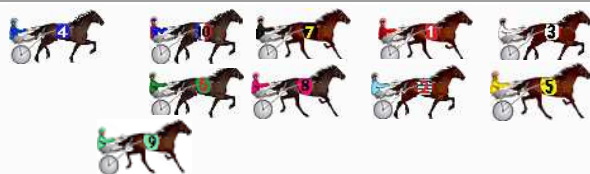

Junee Race 6 Distance 1760m

Tuesday, 25 March 2025

Gross Time: 2:12.70 MileRate: 2:01.30 LeadTime: 10.50s First Qtr: 30.20s Second Qtr: 31.90s Third Qtr: 30.00s Fourth Qtr: 30.10s

DATA TABLE: 800 / 400 Posi's are position from leader and (how wide the horse was at that position)

No	Horse	Plc	Mar	800 Posi	400 Posi	Time	3rd Qtr	4th Qt
2	Thats The Attitude	1	0.0m	5.1m (1)	2.7m (2)	2:12.70	29.82s	29.90s
7	Mittys Three Aces	2	5.7m	9.7m (0)	8.6m (0)	2:13.15	29.92s	29.91s
5	Classic Beesmack	3	8.9m	0.3m (1)	0.5m (1)	2:13.40	30.02s	30.76s
6	Ellava Pacer	4	9.2m	14.0m (1)	11.0m (1)	2:13.43	29.78s	30.01s
3	Olly Odd Potts	5	9.5m	0.0m (0)	0.0m (0)	2:13.45	30.00s	30.85s
8	Napoli Nights	6	9.5m	9.9m (1)	9.6m (2)	2:13.45	29.98s	30.13s
4	Melati Boy	7	14.8m	19.6m (0)	15.5m (1)	2:13.87	29.70s	30.11s
9	Imperious	8	18.8m	16.1m (2)	18.2m (2)	2:14.18	30.16s	30.22s
1	Weeneeddreams	9	19.0m	4.8m (0)	4.3m (0)	2:14.20	29.96s	31.28s
10	Rocknroll Upton	10	19.8m	14.0m (0)	12.9m (0)	2:14.26	29.92s	30.70s

Finish Position and metres gained

First Arrow shows distance gain/loss from 2nd Qtr to 3rd Qtr, Second Arrow shows distance gain/loss from 3rd Qtr to Finish
Blue arrow indicates best gain in these quarters.

8
0
0

Visual positions in race at 2nd Quarter