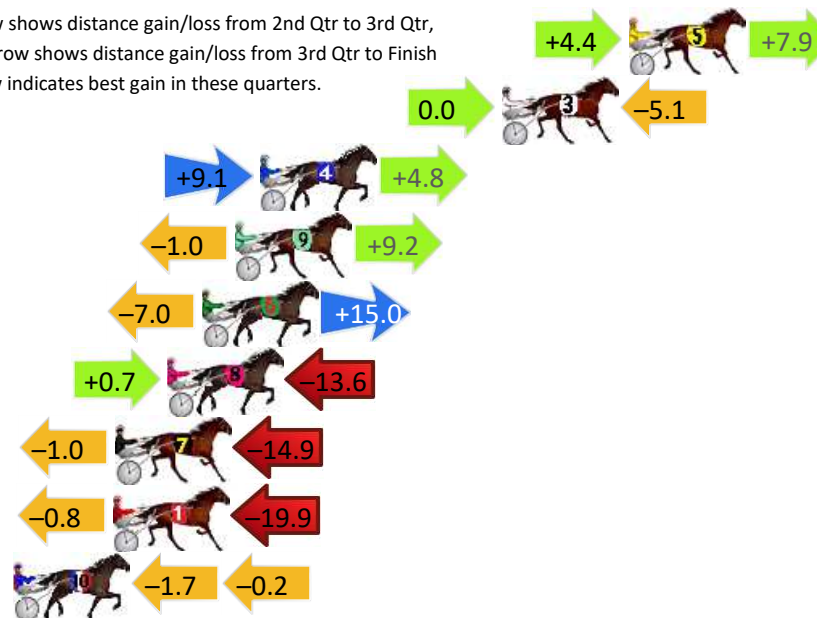

Junee Race 5 Distance 2170m

Tuesday, 25 March 2025

Gross Time: 2:42.80 MileRate: 2:00.70 LeadTime: 41.80s First Qtr: 31.70s Second Qtr: 30.10s Third Qtr: 28.90s Fourth Qtr: 30.30s

DATA TABLE: 800 / 400 Posi's are position from leader and (how wide the horse was at that position)

No	Horse	Plc	Mar	800 Posi	400 Posi	Time	3rd Qtr	4th Qt
5	Sneak A Peek	1	0.0m	12.3m (1)	7.9m (2)	2:42.80	28.60s	29.72s
3	Line Me Up Bro	2	5.1m	0.0m (1)	0.0m (1)	2:43.20	28.90s	30.70s
4	A Dusty Dance	3	14.8m	28.7m (0)	19.6m (1)	2:43.97	28.28s	30.03s
9	Needbee	4	15.8m	24.0m (1)	25.0m (1)	2:44.05	29.02s	29.71s
6	Thanks Be To God	5	17.1m	25.1m (2)	32.1m (0)	2:44.16	29.46s	29.30s
8	Payroll	6	18.5m	5.6m (1)	4.9m (1)	2:44.27	28.86s	31.41s
7	Chasing The Wind	7	20.6m	4.7m (0)	5.7m (0)	2:44.43	28.98s	31.51s
1	Im Belieber	8	20.7m	0.0m (0)	0.8m (0)	2:44.44	28.96s	31.88s
10	Deebo	9	24.7m	22.8m (0)	24.5m (0)	2:44.76	29.06s	30.46s

Finish Position and metres gained

First Arrow shows distance gain/loss from 2nd Qtr to 3rd Qtr, Second Arrow shows distance gain/loss from 3rd Qtr to Finish Blue arrow indicates best gain in these quarters.