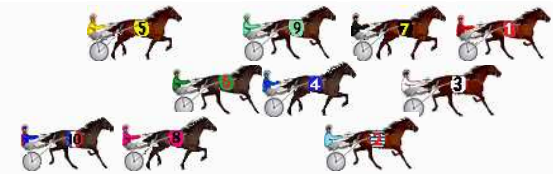

400

Visual positions in race at 3rd Quarter

Powered by

PJ Harness Analyser

Sectional Analysis Software

Not just form | Free Trial

www.facebook.com/PJHarnessRacing

RISE Digital, Harness Racing Australia nor the provider accepts any responsibility for the completeness or accuracy of any of the information contained herein, and makes no representations about its suitability for any particular purpose. Users should make their own judgements about those matters and/or seek independent advice. You assume all risks associated with use of data provided on this page