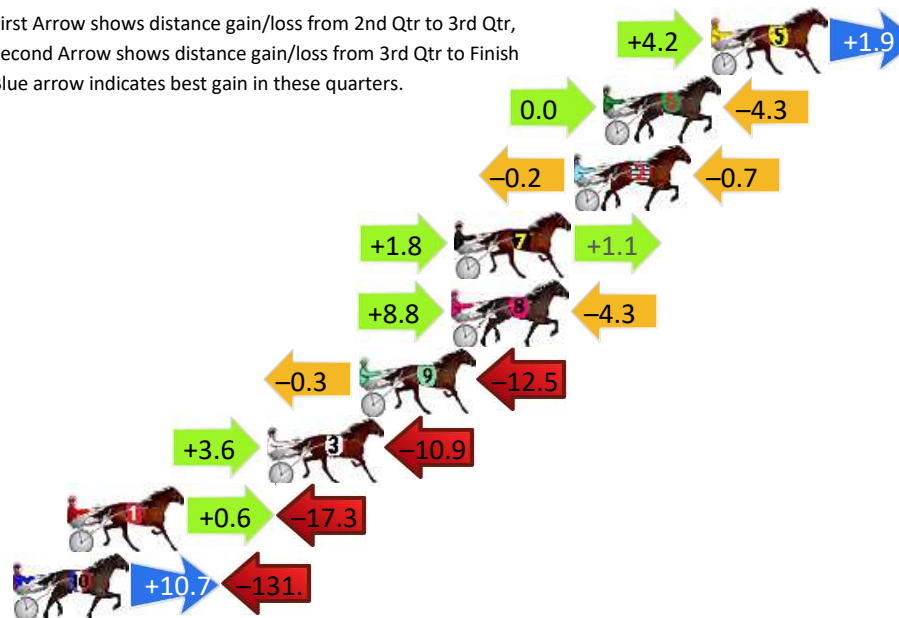

Finish Position and metres gained

First Arrow shows distance gain/loss from 2nd Qtr to 3rd Qtr, Second Arrow shows distance gain/loss from 3rd Qtr to Finish
Blue arrow indicates best gain in these quarters.

8
0
0

Visual positions in race at 2nd Quarter

4
0
0

Visual positions in race at 3rd Quarter

Junee Race 7 Distance 1760m

Tuesday, 25 March 2025

Gross Time: 2:15.50 MileRate: 2:03.90 LeadTime: 10.90s First Qtr: 31.70s Second Qtr: 32.00s Third Qtr: 31.80s Fourth Qtr: 29.10s

DATA TABLE: 800 / 400 Posi's are position from leader and (how wide the horse was at that position)

No	Horse	Plc	Mar	800 Posi	400 Posi	Time	3rd Qtr	4th Qt
5	Goodtime Jazzi	1	0.0m	6.1m (1)	1.9m (2)	2:15.50	31.46s	28.96s
6	Blazing	2	4.3m	0.0m (0)	0.0m (0)	2:15.83	31.80s	29.43s
2	Nifty Jolt	3	5.5m	4.6m (0)	4.8m (0)	2:15.92	31.80s	29.16s
7	Black Art	4	10.3m	13.2m (0)	11.4m (1)	2:16.29	31.62s	29.03s
8	Blues Terror	5	10.4m	14.9m (1)	6.1m (3)	2:16.29	31.08s	29.43s
9	Oh So Tinny	6	14.1m	1.3m (1)	1.6m (1)	2:16.58	31.82s	30.06s
3	Eyes For Dollars	7	17.8m	10.5m (1)	6.9m (1)	2:16.86	31.49s	29.94s
1	Mastablasta	8	25.8m	9.1m (0)	8.5m (0)	2:17.47	31.72s	30.43s
10	I Am The Tornado	9	140.1m	19.2m (1)	8.5m (2)	2:26.20	30.92s	39.16s