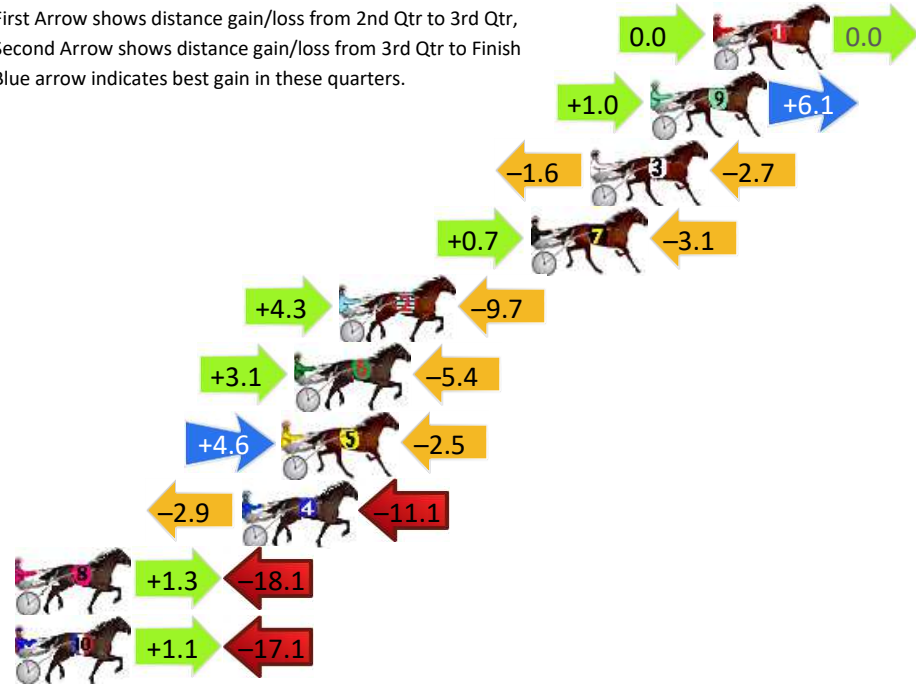

Finish Position and metres gained

First Arrow shows distance gain/loss from 2nd Qtr to 3rd Qtr, Second Arrow shows distance gain/loss from 3rd Qtr to Finish Blue arrow indicates best gain in these quarters.

Junee Race 4 Distance 1760m

Tuesday, 25 March 2025

Gross Time: 2:13.70 MileRate: 2:02.30 LeadTime: 11.00s First Qtr: 31.70s Second Qtr: 33.20s Third Qtr: 29.50s Fourth Qtr: 28.30s

DATA TABLE: 800 / 400 Posi's are position from leader and (how wide the horse was at that position)