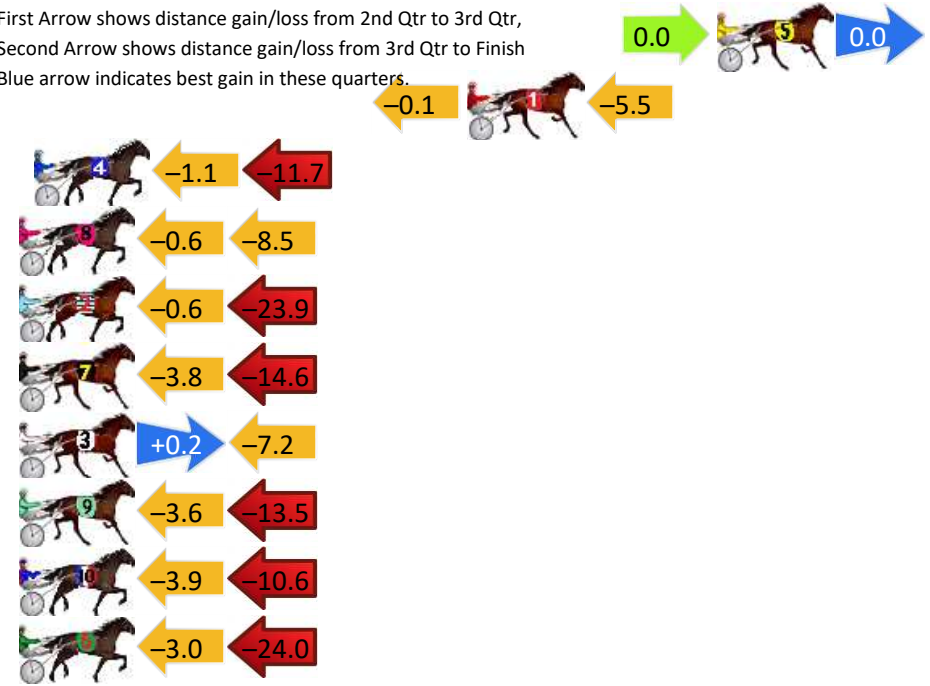

Finish Position and metres gained

First Arrow shows distance gain/loss from 2nd Qtr to 3rd Qtr, Second Arrow shows distance gain/loss from 3rd Qtr to Finish
Blue arrow indicates best gain in these quarters.

DATA TABLE: 800 / 400 Posi's are position from leader and (how wide the horse was at that position)

No	Horse	Plc	Mar	800 Posi	400 Posi	Time	3rd Qtr	4th Qt
5	Tintins Treasure	1	0.0m	0.0m (0)	0.0m (0)	2:12.30	29.20s	28.30s
1	Complicated	2	10.0m	4.4m (0)	4.5m (0)	2:13.04	29.20s	28.72s
4	Rock Queen	3	27.4m	14.6m (1)	15.7m (2)	2:14.34	29.26s	29.22s
8	Full Of Spice	4	28.7m	19.6m (1)	20.2m (1)	2:14.43	29.22s	28.99s
2	Hez On The Buzzer	5	28.9m	4.4m (1)	5.0m (1)	2:14.45	29.24s	30.09s
7	Dancing Art	6	28.9m	10.5m (0)	14.3m (0)	2:14.45	29.46s	29.43s
3	Pink Scooter	7	32.4m	25.4m (1)	25.2m (1)	2:14.71	29.16s	28.91s
9	Centrefire	8	33.1m	16.0m (0)	19.6m (0)	2:14.76	29.44s	29.36s
10	Somebodys Girl	9	36.6m	22.1m (0)	26.0m (0)	2:15.02	29.46s	29.16s
6	Wongalea Meg	10	36.9m	9.9m (1)	12.9m (1)	2:15.04	29.40s	30.12s