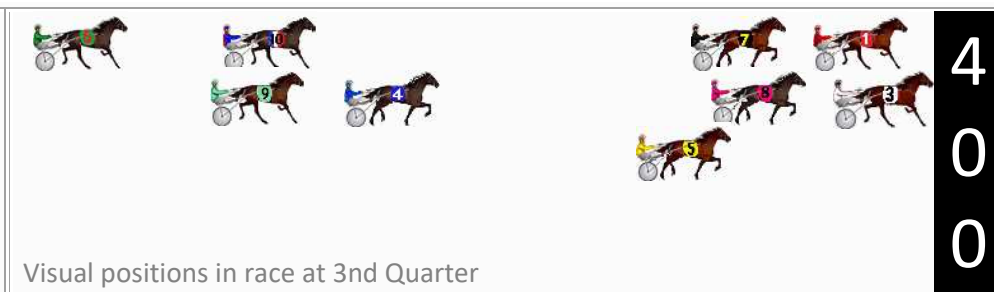

Junee Race 5 Distance 2170m

Tuesday, 25 March 2025

Gross Time: 2:42.80 MileRate: 2:00.70 LeadTime: 41.80s First Qtr: 31.70s Second Qtr: 30.10s Third Qtr: 28.90s Fourth Qtr: 30.30s

DATA TABLE: 800 / 400 Posi's are position from leader and (how wide the horse was at that position)

No	Horse	Plc	Mar	800 Posi	400 Posi	Time	3rd Qtr	4th Qt
5	Sneak A Peek	1	0.0m	12.3m (1)	7.9m (2)	2:42.80	28.60s	29.72s
3	Line Me Up Bro	2	5.1m	0.0m (1)	0.0m (1)	2:43.20	28.90s	30.70s
4	A Dusty Dance	3	14.8m	28.7m (0)	19.6m (1)	2:43.97	28.28s	30.03s
9	Needbee	4	15.8m	24.0m (1)	25.0m (1)	2:44.05	29.02s	29.71s
6	Thanks Be To God	5	17.1m	25.1m (2)	32.1m (0)	2:44.16	29.46s	29.30s
8	Payroll	6	18.5m	5.6m (1)	4.9m (1)	2:44.27	28.86s	31.41s
7	Chasing The Wind	7	20.6m	4.7m (0)	5.7m (0)	2:44.43	28.98s	31.51s
1	Im Belieber	8	20.7m	0.0m (0)	0.8m (0)	2:44.44	28.96s	31.88s
10	Deebo	9	24.7m	22.8m (0)	24.5m (0)	2:44.76	29.06s	30.46s

Finish Position and metres gained

First Arrow shows distance gain/loss from 2nd Qtr to 3rd Qtr, Second Arrow shows distance gain/loss from 3rd Qtr to Finish Blue arrow indicates best gain in these quarters.