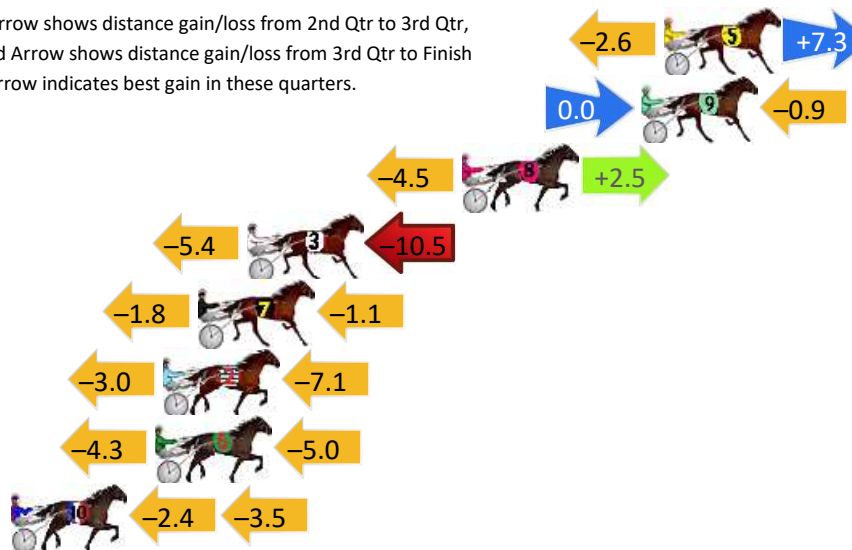

Junee Race 1 Distance 2170m

Tuesday, 25 March 2025

Gross Time: 2:41.30 MileRate: 1:59.70 LeadTime: 42.00s First Qtr: 30.80s Second Qtr: 29.00s Third Qtr: 29.00s Fourth Qtr: 30.50s

DATA TABLE: 800 / 400 Posi's are position from leader and (how wide the horse was at that position)

Finish Position and metres gained

First Arrow shows distance gain/loss from 2nd Qtr to 3rd Qtr, Second Arrow shows distance gain/loss from 3rd Qtr to Finish
Blue arrow indicates best gain in these quarters.