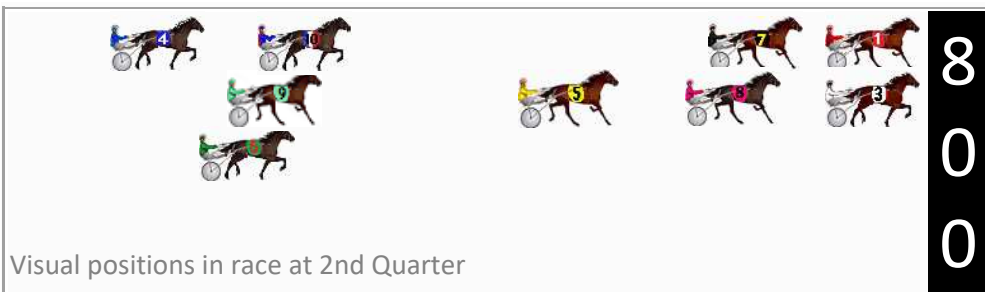

Finish Position and metres gained

First Arrow shows distance gain/loss from 2nd Qtr to 3rd Qtr, Second Arrow shows distance gain/loss from 3rd Qtr to Finish Blue arrow indicates best gain in these quarters.