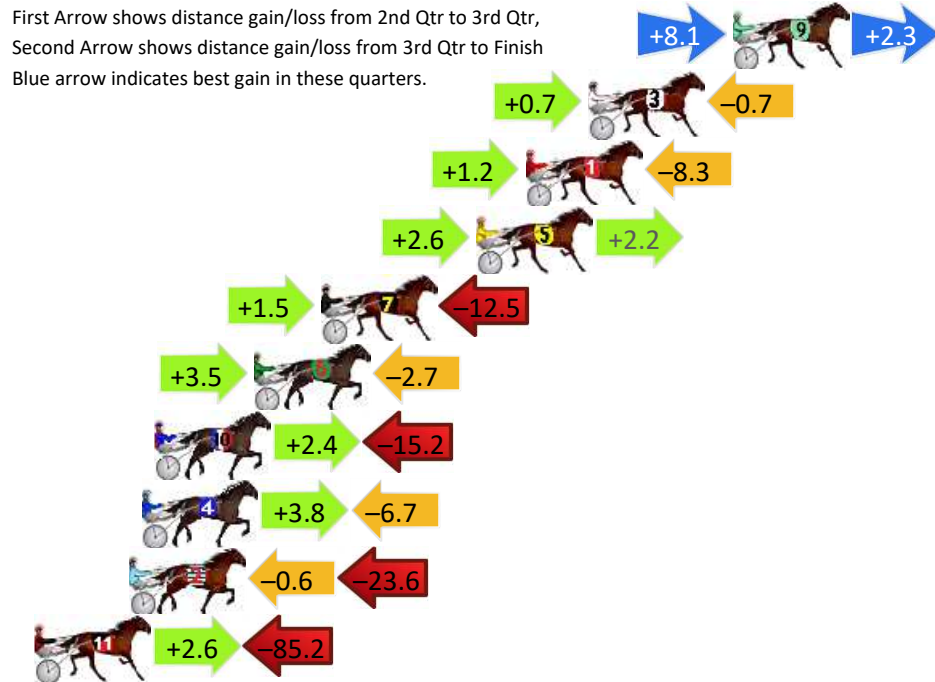

Penrith Race 5 Distance 1720m

Thursday, 7 May 2026

Gross Time: 2:03.50 MileRate: 1:55.50 LeadTime: 7.10s First Qtr: 30.00s Second Qtr: 29.70s Third Qtr: 27.80s Fourth Qtr: 28.90s

DATA TABLE: 800 / 400 Posi's are position from leader and (how wide the horse was at that position)

No	Horse	Plc	Mar	800 Posi	400 Posi	Time	3rd Qtr	4th Qt
9	DOUBLE IT HARRY	1	0.0m	10.4m (1)	2.3m (2)	2:03.50	27.24s	28.74s
3	PROMISING	2	5.8m	5.8m (1)	5.1m (1)	2:03.94	27.76s	28.98s
1	BLACK ONYX	3	8.3m	1.2m (0)	0.0m (0)	2:04.13	27.72s	29.53s
5	MICK DANGER	4	10.3m	15.1m (0)	12.5m (0)	2:04.28	27.64s	28.80s
7	HARLEEQUIN	5	16.5m	5.5m (0)	4.0m (0)	2:04.75	27.70s	29.87s
6	FOXY DADA	6	19.2m	20.0m (0)	16.5m (0)	2:04.96	27.58s	29.20s
10	ONE FOR THE RODI	7	23.2m	10.4m (0)	8.0m (0)	2:05.26	27.64s	30.10s
4	QUIET STORM	8	23.7m	20.8m (1)	17.0m (1)	2:05.30	27.56s	29.50s
2	FIRE FOX	9	24.2m	0.0m (1)	0.6m (1)	2:05.34	27.84s	30.70s
11	TOOLIJOOA BEACH	10	97.7m	15.1m (1)	12.5m (1)	2:10.91	27.64s	35.43s

Finish Position and metres gained

800

Visual positions in race at 2nd Quarter