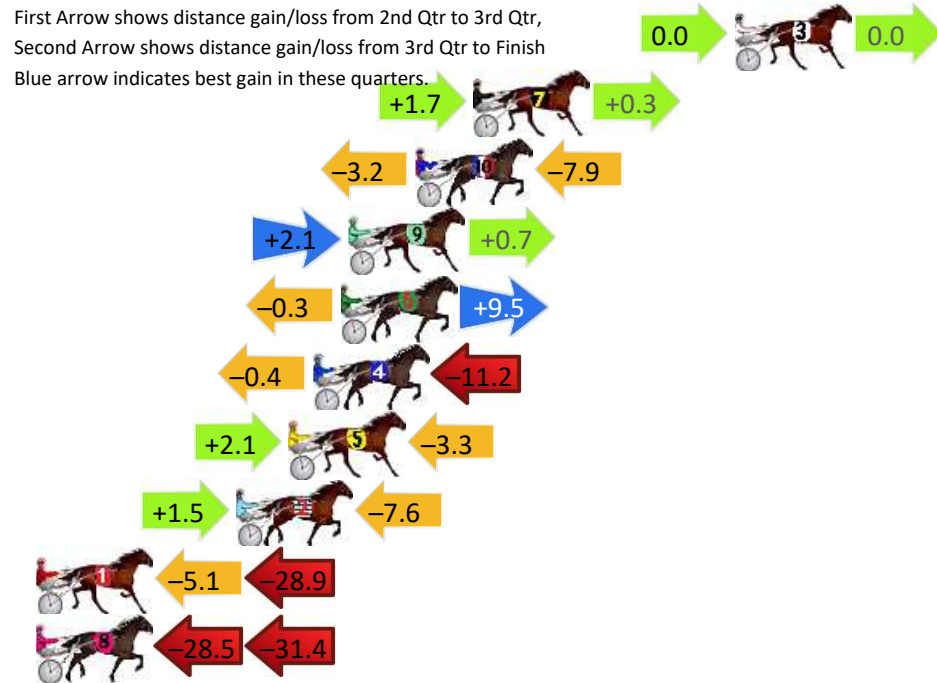

Penrith Race 7 Distance 2125m

Thursday, 7 May 2026

Gross Time: 2:38.60 MileRate: 2:00.10 LeadTime: 39.70s First Qtr: 30.20s Second Qtr: 29.00s Third Qtr: 29.50s Fourth Qtr: 30.20s

DATA TABLE: 800 / 400 Posi's are position from leader and (how wide the horse was at that position)

No	Horse	Plc	Mar	800 Posi	400 Posi	Time	3rd Qtr	4th Qt
3	BETWEEN DECKS	1	0.0m	0.0m (0)	0.0m (0)	2:38.60	29.50s	30.20s
7	IMA SHINKANSEN	2	10.5m	12.5m (1)	10.8m (1)	2:39.43	29.40s	30.23s
10	GREY CADILLAC	3	12.8m	1.7m (1)	4.9m (1)	2:39.61	29.74s	30.85s
9	RAINBOW TITAN	4	15.5m	18.3m (2)	16.2m (2)	2:39.83	29.38s	30.23s
6	DYNAMITES BEST	5	15.8m	25.0m (1)	25.3m (0)	2:39.85	29.58s	29.57s
4	GO TESS GO	6	16.9m	5.3m (0)	5.7m (0)	2:39.94	29.54s	31.12s
5	TOMMYS LUCK	7	17.9m	16.7m (1)	14.6m (1)	2:40.02	29.38s	30.54s
2	FINAL PROMISE	8	20.0m	13.9m (2)	12.4m (2)	2:40.18	29.42s	30.86s
1	TORA	9	46.2m	12.2m (0)	17.3m (0)	2:42.25	29.90s	32.57s
8	POWERLINC	10	90.4m	30.5m (0)	59.0m (0)	2:45.75	31.68s	32.97s

Finish Position and metres gained