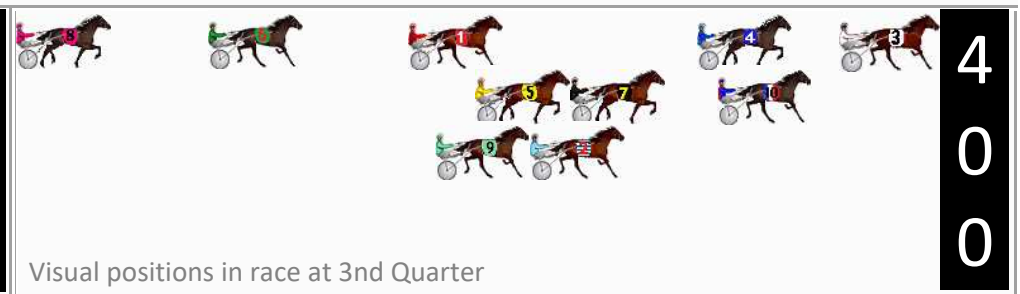

Penrith Race 7 Distance 2125m

Thursday, 7 May 2026

Gross Time: 2:38.60 MileRate: 2:00.10 LeadTime: 39.70s First Qtr: 30.20s Second Qtr: 29.00s Third Qtr: 29.50s Fourth Qtr: 30.20s

DATA TABLE: 800 / 400 Posi's are position from leader and (how wide the horse was at that position)

No	Horse	Plc	Mar	800 Posi	400 Posi	Time	3rd Qtr	4th Qt
3	BETWEEN DECKS	1	0.0m	0.0m (0)	0.0m (0)	2:38.60	29.50s	30.20s
7	IMA SHINKANSEN	2	10.5m	12.5m (1)	10.8m (1)	2:39.43	29.40s	30.23s
10	GREY CADILLAC	3	12.8m	1.7m (1)	4.9m (1)	2:39.61	29.74s	30.85s
9	RAINBOW TITAN	4	15.5m	18.3m (2)	16.2m (2)	2:39.83	29.38s	30.23s
6	DYNAMITES BEST	5	15.8m	25.0m (1)	25.3m (0)	2:39.85	29.58s	29.57s
4	GO TESS GO	6	16.9m	5.3m (0)	5.7m (0)	2:39.94	29.54s	31.12s
5	TOMMYS LUCK	7	17.9m	16.7m (1)	14.6m (1)	2:40.02	29.38s	30.54s
2	FINAL PROMISE	8	20.0m	13.9m (2)	12.4m (2)	2:40.18	29.42s	30.86s
1	TORA	9	46.2m	12.2m (0)	17.3m (0)	2:42.25	29.90s	32.57s
8	POWERLINC	10	90.4m	30.5m (0)	59.0m (0)	2:45.75	31.68s	32.97s

Finish Position and metres gained