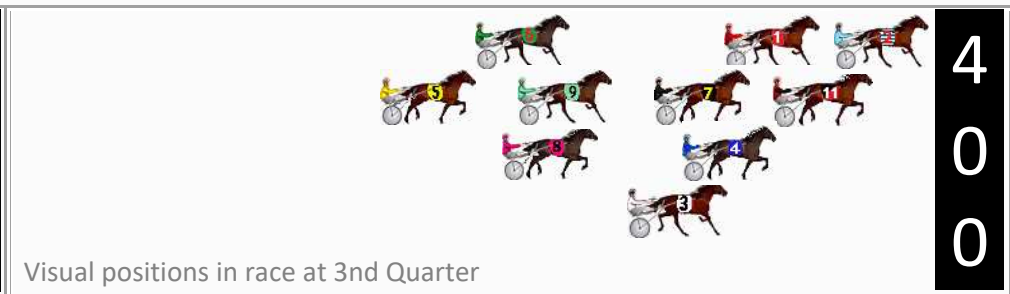

Penrith Race 3 Distance 1720m

Thursday, 7 May 2026

Gross Time: 2:05.30 MileRate: 1:57.20 LeadTime: 7.30s First Qtr: 30.30s Second Qtr: 29.40s Third Qtr: 29.50s Fourth Qtr: 28.80s

DATA TABLE: 800 / 400 Posi's are position from leader and (how wide the horse was at that position)

No	Horse	Plc	Mar	800 Posi	400 Posi	Time	3rd Qtr	4th Qt
2	THREETWONINE	1	0.0m	0.0m (0)	0.0m (0)	2:05.30	29.50s	28.80s
4	COMPLETE STRANGER	2	5.0m	9.9m (1)	6.1m (2)	2:05.68	29.22s	28.74s
11	KINGS FURY	3	6.1m	5.5m (1)	2.5m (1)	2:05.76	29.28s	29.08s
3	SEASIDE DRIVE	4	8.6m	14.0m (1)	8.3m (3)	2:05.95	29.08s	28.85s
7	LEWIE KELLY	5	10.4m	9.0m (0)	7.2m (1)	2:06.09	29.36s	29.07s
9	ROCKIN MISS REGINA	6	17.2m	13.1m (0)	12.7m (1)	2:06.60	29.46s	29.18s
8	THATS WICKED	7	18.3m	18.1m (1)	13.3m (2)	2:06.68	29.14s	29.22s
1	TARAS TEMPTATION	8	49.5m	4.7m (0)	4.4m (0)	2:09.04	29.48s	32.22s
6	FEARFUL	9	50.6m	17.2m (0)	14.4m (0)	2:09.13	29.28s	31.59s
5	SEABOW	10	54.9m	23.0m (1)	18.2m (1)	2:09.45	29.14s	31.63s

Finish Position and metres gained