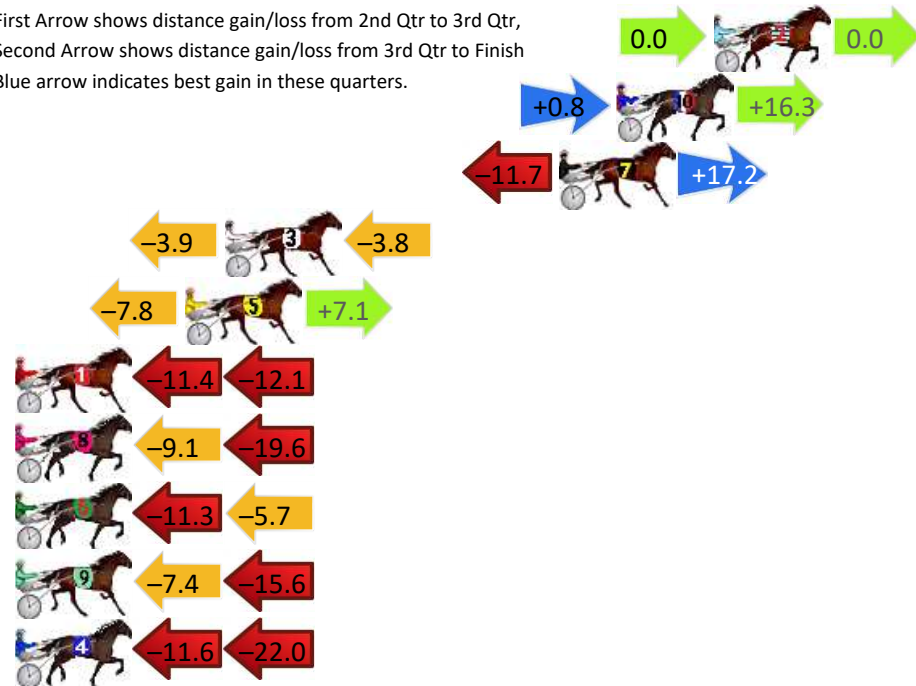

Penrith Race 4 Distance 2125m

Thursday, 7 May 2026

Gross Time: 2:34.40 MileRate: 1:56.90 LeadTime: 37.60s First Qtr: 29.40s Second Qtr: 28.30s Third Qtr: 28.90s Fourth Qtr: 30.20s

DATA TABLE: 800 / 400 Posi's are position from leader and (how wide the horse was at that position)

No	Horse	Plc	Mar	800 Posi	400 Posi	Time	3rd Qtr	4th Qt
2	HAPPY TOO YA	1	0.0m	0.0m (0)	0.0m (0)	2:34.40	28.90s	30.20s
10	MAC THUNDER	2	3.9m	21.0m (1)	20.2m (2)	2:34.71	28.90s	29.03s
7	ADMIRABLE	3	6.2m	11.7m (0)	23.4m (0)	2:34.89	29.80s	28.97s
3	ULTIMATE WEAPON	4	19.6m	11.9m (1)	15.8m (2)	2:35.95	29.22s	30.59s
5	WHEREISHE	5	21.2m	20.5m (0)	28.3m (1)	2:36.08	29.54s	29.80s
1	DILETTO	6	31.2m	7.7m (0)	19.1m (0)	2:36.87	29.76s	31.27s
8	NOTHINGBUTWAVES	7	31.6m	2.9m (1)	12.0m (0)	2:36.90	29.58s	31.82s
6	CAPTAIN BLOOD	8	33.5m	16.5m (0)	27.8m (0)	2:37.05	29.78s	30.81s
9	MCCRIKEY	9	40.1m	17.1m (1)	24.5m (2)	2:37.57	29.50s	31.57s
4	LOCHIEL	10	41.6m	8.0m (1)	19.6m (1)	2:37.69	29.78s	32.05s

Finish Position and metres gained

First Arrow shows distance gain/loss from 2nd Qtr to 3rd Qtr,
Second Arrow shows distance gain/loss from 3rd Qtr to Finish
Blue arrow indicates best gain in these quarters.

800

Visual positions in race at 2nd Quarter