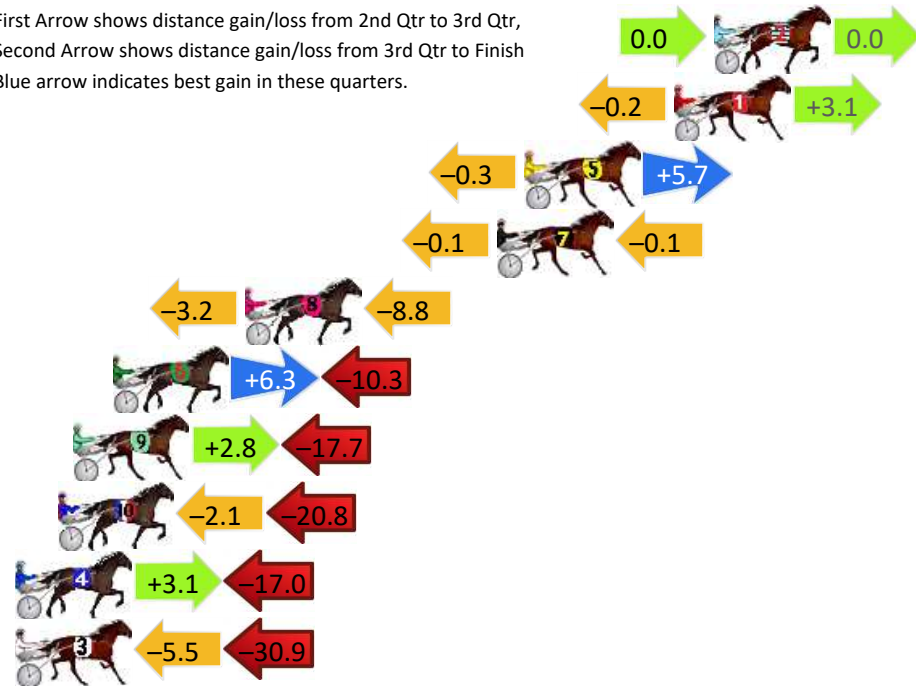

Penrith Race 1 Distance 1720m

Thursday, 7 May 2026

Gross Time: 2:03.40 MileRate: 1:55.50 LeadTime: 7.30s First Qtr: 29.50s Second Qtr: 28.40s Third Qtr: 29.10s Fourth Qtr: 29.10s

DATA TABLE: 800 / 400 Posi's are position from leader and (how wide the horse was at that position)

No	Horse	Plc	Mar	800 Posi	400 Posi	Time	3rd Qtr	4th Qt
2	MAJOR ICON	1	0.0m	0.0m (0)	0.0m (0)	2:03.40	29.10s	29.10s
1	CAPTAIN RITCHIE	2	1.6m	4.5m (0)	4.7m (0)	2:03.52	29.12s	28.88s
5	SMOKESCREEN	3	7.6m	13.0m (0)	13.3m (0)	2:03.98	29.14s	28.72s
7	GIVE ME A MINUTE	4	8.7m	8.5m (0)	8.6m (0)	2:04.06	29.12s	29.14s
8	THE METAL FLYER	5	18.8m	6.8m (1)	10.0m (2)	2:04.84	29.34s	29.82s
6	WINGMAN LOU	6	24.1m	20.1m (1)	13.8m (2)	2:05.24	28.68s	29.94s
9	HEAVENLY REASON	7	25.7m	10.8m (1)	8.0m (3)	2:05.36	28.92s	30.48s
10	ARTISTIC SCOTT	8	26.3m	3.4m (2)	5.5m (2)	2:05.41	29.26s	30.71s
4	BOLERO	9	29.2m	15.3m (1)	12.2m (3)	2:05.63	28.90s	30.45s
3	HES CHARLIES ANGEL	10	39.2m	2.8m (1)	8.3m (1)	2:06.39	29.50s	31.49s

Finish Position and metres gained

First Arrow shows distance gain/loss from 2nd Qtr to 3rd Qtr, Second Arrow shows distance gain/loss from 3rd Qtr to Finish. Blue arrow indicates best gain in these quarters.

DATA TABLE: 800 / 400 Posi's are position from leader and (how wide the horse was at that position)

NoHorse	Plc	Mar	800 Posi	400 Posi	Time	3rd Qtr	4th Qt
4 FACET PRINCE	1	0.0m	4.7m (0)	1.7m (1)	2:10.30	29.08s	28.08s
2 MAXIMIAN	2	5.1m	0.0m (0)	0.0m (0)	2:10.68	29.30s	28.58s
1 MAVERICK	3	8.8m	9.6m (0)	7.3m (0)	2:10.95	29.12s	28.33s
6 IDEALLY SWEET	4	17.5m	18.1m (1)	12.9m (1)	2:11.60	28.90s	28.58s
5 KINGS CASTLE	5	21.6m	14.3m (0)	16.8m (0)	2:11.90	29.46s	28.60s
3 SOCIAL VELOCITY	6	37.0m	13.2m (1)	8.4m (1)	2:13.04	28.94s	30.34s