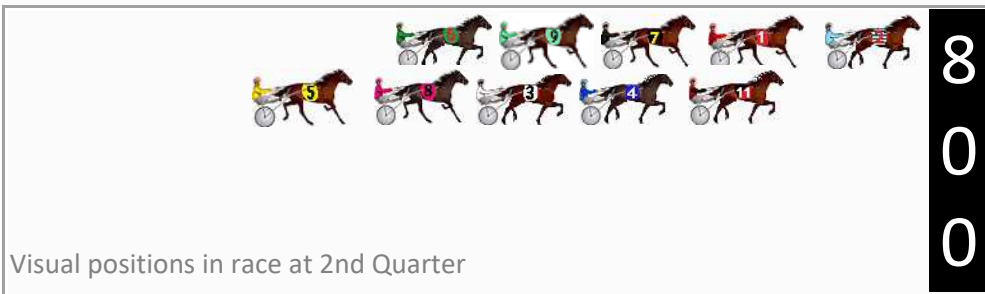

Penrith Race 3 Distance 1720m

Thursday, 7 May 2026

Gross Time: 2:05.30 MileRate: 1:57.20 LeadTime: 7.30s First Qtr: 30.30s Second Qtr: 29.40s Third Qtr: 29.50s Fourth Qtr: 28.80s

DATA TABLE: 800 / 400 Posi's are position from leader and (how wide the horse was at that position)

No	Horse	Plc	Mar	800 Posi	400 Posi	Time	3rd Qtr	4th Qt
2	THREETWONINE	1	0.0m	0.0m (0)	0.0m (0)	2:05.30	29.50s	28.80s
4	COMPLETE STRANGER	2	5.0m	9.9m (1)	6.1m (2)	2:05.68	29.22s	28.74s
11	KINGS FURY	3	6.1m	5.5m (1)	2.5m (1)	2:05.76	29.28s	29.08s
3	SEASIDE DRIVE	4	8.6m	14.0m (1)	8.3m (3)	2:05.95	29.08s	28.85s
7	LEWIE KELLY	5	10.4m	9.0m (0)	7.2m (1)	2:06.09	29.36s	29.07s
9	ROCKIN MISS REGINA	6	17.2m	13.1m (0)	12.7m (1)	2:06.60	29.46s	29.18s
8	THATS WICKED	7	18.3m	18.1m (1)	13.3m (2)	2:06.68	29.14s	29.22s
1	TARAS TEMPTATION	8	49.5m	4.7m (0)	4.4m (0)	2:09.04	29.48s	32.22s
6	FEARFUL	9	50.6m	17.2m (0)	14.4m (0)	2:09.13	29.28s	31.59s
5	SEABOW	10	54.9m	23.0m (1)	18.2m (1)	2:09.45	29.14s	31.63s

Finish Position and metres gained