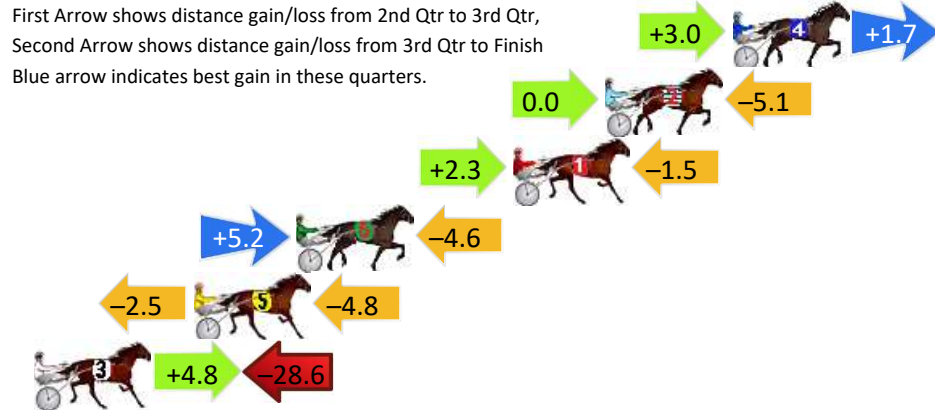

Penrith Race 8 Distance 1720m

Thursday, 7 May 2026

Gross Time: 2:10.30 MileRate: 2:01.90 LeadTime: 7.80s First Qtr: 32.40s Second Qtr: 32.60s Third Qtr: 29.30s Fourth Qtr: 28.20s

DATA TABLE: 800 / 400 Posi's are position from leader and (how wide the horse was at that position)

NoHorse	Plc	Mar	800 Posi	400 Posi	Time	3rd Qtr	4th Qt
4 FACET PRINCE	1	0.0m	4.7m (0)	1.7m (1)	2:10.30	29.08s	28.08s
2 MAXIMIAN	2	5.1m	0.0m (0)	0.0m (0)	2:10.68	29.30s	28.58s
1 MAVERICK	3	8.8m	9.6m (0)	7.3m (0)	2:10.95	29.12s	28.33s
6 IDEALLY SWEET	4	17.5m	18.1m (1)	12.9m (1)	2:11.60	28.90s	28.58s
5 KINGS CASTLE	5	21.6m	14.3m (0)	16.8m (0)	2:11.90	29.46s	28.60s
3 SOCIAL VELOCITY	6	37.0m	13.2m (1)	8.4m (1)	2:13.04	28.94s	30.34s

Finish Position and metres gained

8
0
0

Visual positions in race at 2nd Quarter