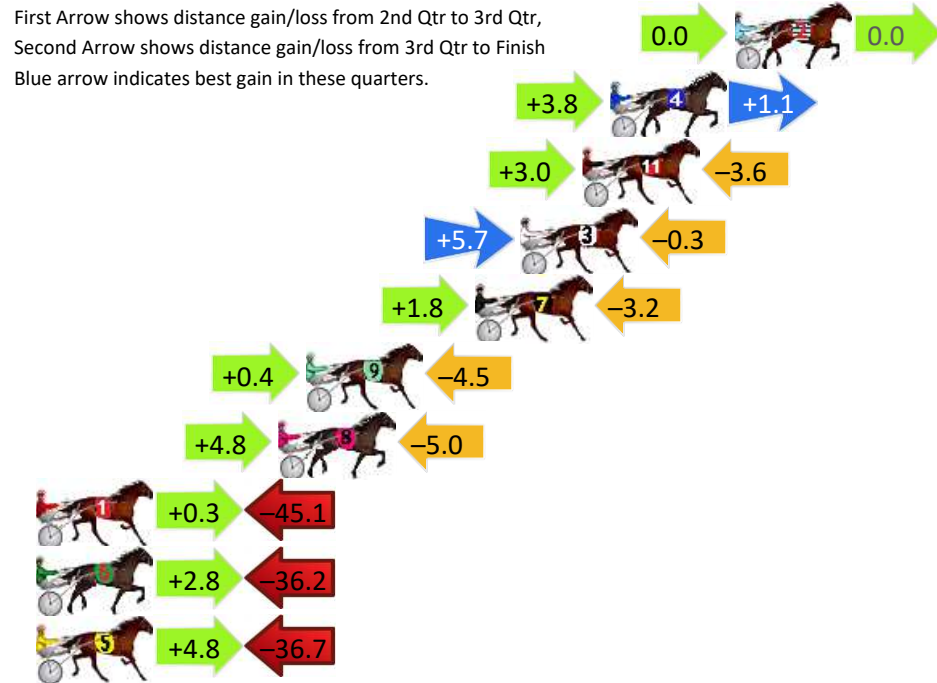

Penrith Race 3 Distance 1720m

Thursday, 7 May 2026

Gross Time: 2:05.30 MileRate: 1:57.20 LeadTime: 7.30s First Qtr: 30.30s Second Qtr: 29.40s Third Qtr: 29.50s Fourth Qtr: 28.80s

DATA TABLE: 800 / 400 Posi's are position from leader and (how wide the horse was at that position)

No	Horse	Plc	Mar	800 Posi	400 Posi	Time	3rd Qtr	4th Qt
2	THREETWONINE	1	0.0m	0.0m (0)	0.0m (0)	2:05.30	29.50s	28.80s
4	COMPLETE STRANGER	2	5.0m	9.9m (1)	6.1m (2)	2:05.68	29.22s	28.74s
11	KINGS FURY	3	6.1m	5.5m (1)	2.5m (1)	2:05.76	29.28s	29.08s
3	SEASIDE DRIVE	4	8.6m	14.0m (1)	8.3m (3)	2:05.95	29.08s	28.85s
7	LEWIE KELLY	5	10.4m	9.0m (0)	7.2m (1)	2:06.09	29.36s	29.07s
9	ROCKIN MISS REGINA	6	17.2m	13.1m (0)	12.7m (1)	2:06.60	29.46s	29.18s
8	THATS WICKED	7	18.3m	18.1m (1)	13.3m (2)	2:06.68	29.14s	29.22s
1	TARAS TEMPTATION	8	49.5m	4.7m (0)	4.4m (0)	2:09.04	29.48s	32.22s
6	FEARFUL	9	50.6m	17.2m (0)	14.4m (0)	2:09.13	29.28s	31.59s
5	SEABOW	10	54.9m	23.0m (1)	18.2m (1)	2:09.45	29.14s	31.63s

Finish Position and metres gained