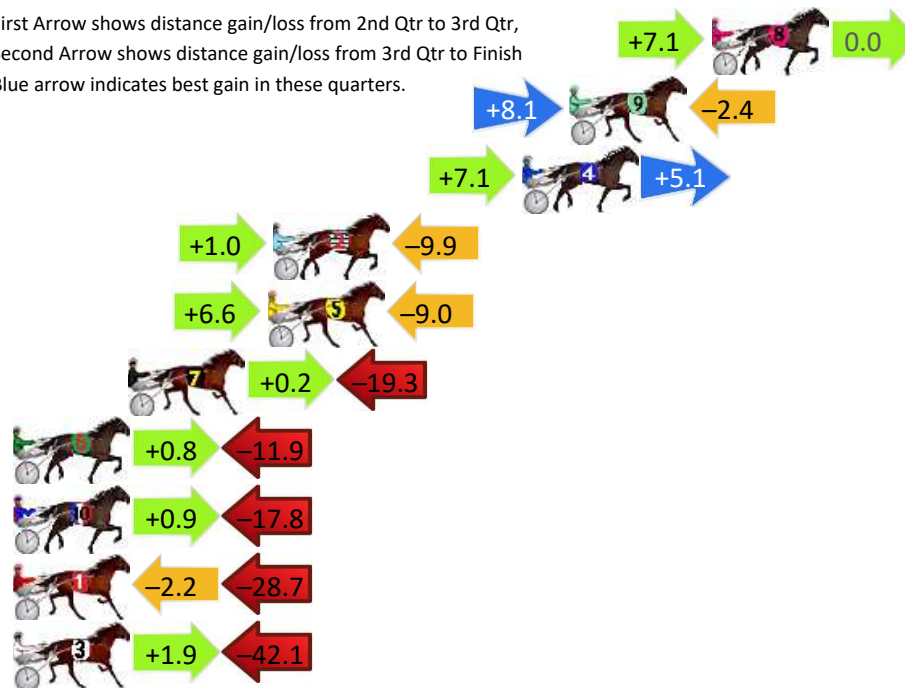

Penrith Race 6 Distance 1720m

Thursday, 7 May 2026

Gross Time: 2:04.40 MileRate: 1:56.40 LeadTime: 7.40s First Qtr: 28.50s Second Qtr: 30.10s Third Qtr: 29.70s Fourth Qtr: 28.70s

DATA TABLE: 800 / 400 Posi's are position from leader and (how wide the horse was at that position)

No	Horse	Plc	Mar	800 Posi	400 Posi	Time	3rd Qtr	4th Qt
8	MISS BLUE STORK	1	0.0m	7.1m (1)	0.0m (2)	2:04.40	29.18s	28.70s
9	HESHARLEY	2	5.7m	11.4m (1)	3.3m (3)	2:04.83	29.10s	28.89s
4	DAVOLAS LEGACY	3	7.6m	19.8m (1)	12.7m (2)	2:04.97	29.16s	28.35s
2	LEAVE IT TO LUCY	4	17.6m	8.7m (0)	7.7m (1)	2:05.73	29.62s	29.47s
5	KELLYS COLOURS	5	17.8m	15.4m (1)	8.8m (2)	2:05.74	29.20s	29.40s
7	HELENS BOY	6	23.4m	4.3m (0)	4.1m (2)	2:06.16	29.68s	30.16s
6	EBBONY STORM	7	28.4m	17.3m (0)	16.5m (0)	2:06.54	29.62s	29.64s
10	DELIGHTFULLY SWEET	8	29.9m	13.0m (0)	12.1m (0)	2:06.65	29.62s	30.07s
1	LIMOUSINE CHEEKY	9	30.9m	0.0m (0)	2.2m (0)	2:06.73	29.86s	30.87s
3	AMERICAN BOXER	10	42.9m	2.7m (1)	0.8m (1)	2:07.63	29.56s	31.87s

Finish Position and metres gained

First Arrow shows distance gain/loss from 2nd Qtr to 3rd Qtr, Second Arrow shows distance gain/loss from 3rd Qtr to Finish
Blue arrow indicates best gain in these quarters.

800

Visual positions in race at 2nd Quarter