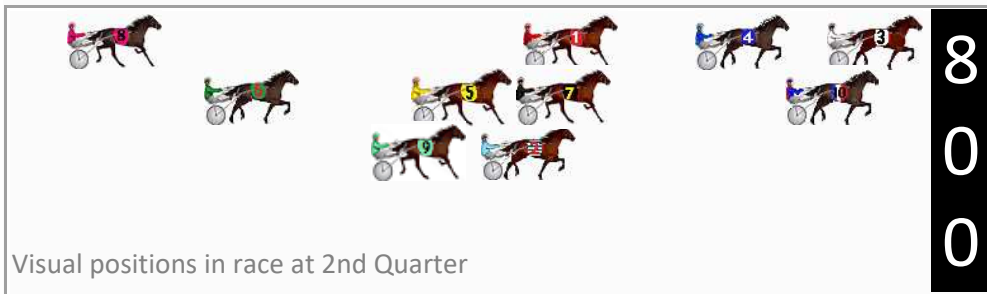

Penrith Race 7 Distance 2125m

Thursday, 7 May 2026

Gross Time: 2:38.60 MileRate: 2:00.10 LeadTime: 39.70s First Qtr: 30.20s Second Qtr: 29.00s Third Qtr: 29.50s Fourth Qtr: 30.20s

DATA TABLE: 800 / 400 Posi's are position from leader and (how wide the horse was at that position)

No	Horse	Plc	Mar	800 Posi	400 Posi	Time	3rd Qtr	4th Qt
3	BETWEEN DECKS	1	0.0m	0.0m (0)	0.0m (0)	2:38.60	29.50s	30.20s
7	IMA SHINKANSEN	2	10.5m	12.5m (1)	10.8m (1)	2:39.43	29.40s	30.23s
10	GREY CADILLAC	3	12.8m	1.7m (1)	4.9m (1)	2:39.61	29.74s	30.85s
9	RAINBOW TITAN	4	15.5m	18.3m (2)	16.2m (2)	2:39.83	29.38s	30.23s
6	DYNAMITES BEST	5	15.8m	25.0m (1)	25.3m (0)	2:39.85	29.58s	29.57s
4	GO TESS GO	6	16.9m	5.3m (0)	5.7m (0)	2:39.94	29.54s	31.12s
5	TOMMYS LUCK	7	17.9m	16.7m (1)	14.6m (1)	2:40.02	29.38s	30.54s
2	FINAL PROMISE	8	20.0m	13.9m (2)	12.4m (2)	2:40.18	29.42s	30.86s
1	TORA	9	46.2m	12.2m (0)	17.3m (0)	2:42.25	29.90s	32.57s
8	POWERLINC	10	90.4m	30.5m (0)	59.0m (0)	2:45.75	31.68s	32.97s

Finish Position and metres gained