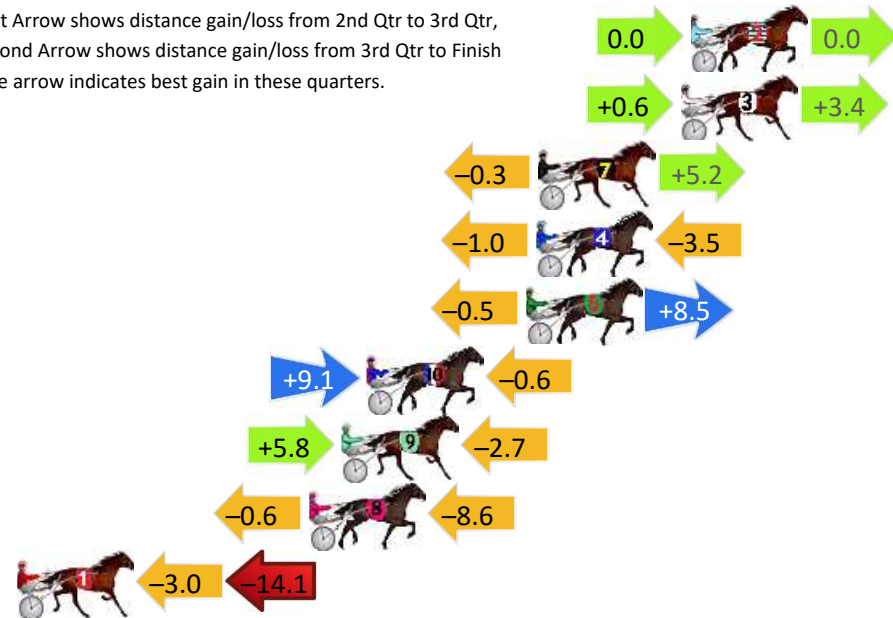

Finish Position and metres gained

First Arrow shows distance gain/loss from 2nd Qtr to 3rd Qtr, Second Arrow shows distance gain/loss from 3rd Qtr to Finish. Blue arrow indicates best gain in these quarters.

800

Visual positions in race at 2nd Quarter

400

Visual positions in race at 3rd Quarter

Penrith Race 2 Distance 1720m

Thursday, 7 May 2026

Gross Time: 2:05.60 MileRate: 1:57.50 LeadTime: 7.70s First Qtr: 28.80s Second Qtr: 29.40s Third Qtr: 29.20s Fourth Qtr: 30.50s

DATA TABLE: 800 / 400 Posi's are position from leader and (how wide the horse was at that position)

No	Horse	Plc	Mar	800 Posi	400 Posi	Time	3rd Qtr	4th Qt
2	FLO RYDA	1	0.0m	0.0m (0)	0.0m (0)	2:05.60	29.20s	30.50s
3	IDEAL REDEMPTION	2	0.4m	4.4m (0)	3.8m (0)	2:05.63	29.16s	30.25s
7	HOT CRUISE CONTROL	3	6.1m	11.0m (1)	11.3m (1)	2:06.09	29.24s	30.15s
4	GOODTIME BRAVO	4	6.2m	1.7m (1)	2.7m (1)	2:06.09	29.28s	30.79s
6	GIMME A REASON	5	6.6m	14.6m (0)	15.1m (2)	2:06.13	29.26s	29.91s
10	TIL HEAVENS ROCKN	6	13.0m	21.5m (1)	12.4m (3)	2:06.64	28.56s	30.62s
9	OURTREACHEROUS REIGN	7	14.0m	17.1m (1)	11.3m (2)	2:06.72	28.80s	30.78s
8	NITRO DANNY	8	15.3m	6.1m (1)	6.7m (2)	2:06.82	29.26s	31.22s
1	LOOKIN GOOD MARGIE	9	27.0m	9.9m (0)	12.9m (0)	2:07.76	29.44s	31.70s

Finish Position and metres gained

First Arrow shows distance gain/loss from 2nd Qtr to 3rd Qtr, Second Arrow shows distance gain/loss from 3rd Qtr to Finish Blue arrow indicates best gain in these quarters.