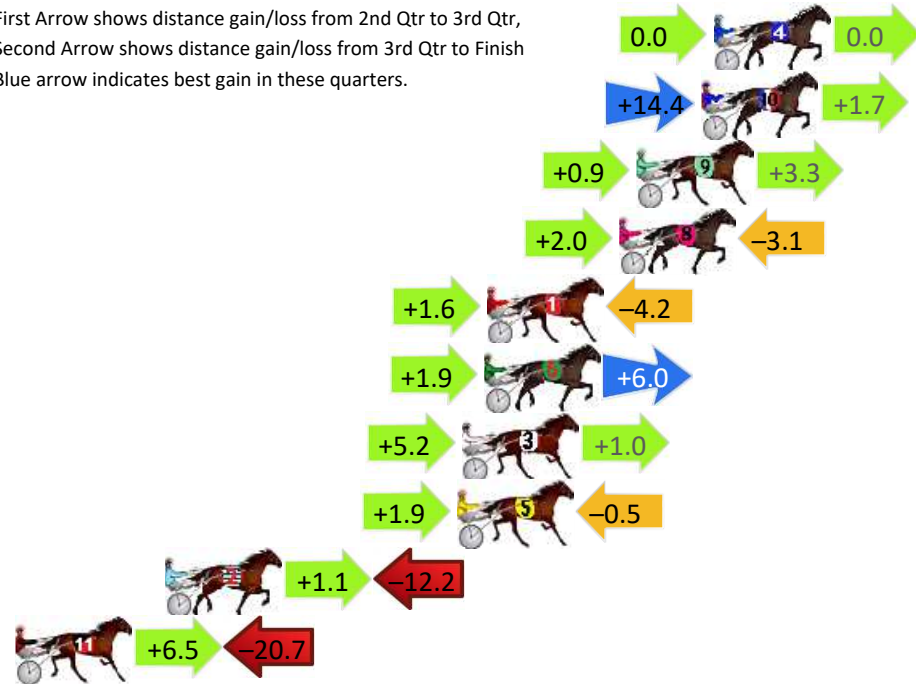

Finish Position and metres gained

First Arrow shows distance gain/loss from 2nd Qtr to 3rd Qtr, Second Arrow shows distance gain/loss from 3rd Qtr to Finish
Blue arrow indicates best gain in these quarters.

800

Visual positions in race at 2nd Quarter

400

Visual positions in race at 3rd Quarter

Dubbo Race 2 Distance 1720m

Friday, 22 May 2026

Gross Time: 2:07.60 MileRate: 1:59.40 LeadTime: 7.80s First Qtr: 31.30s Second Qtr: 29.60s Third Qtr: 29.90s Fourth Qtr: 29.00s

DATA TABLE: 800 / 400 Posi's are position from leader and (how wide the horse was at that position)

No	Horse	Plc	Mar	800 Posi	400 Posi	Time	3rd Qtr	4th Qt
4	XCALIBUR	1	0.0m	0.0m (0)	0.0m (0)	2:07.60	29.90s	29.00s
10	COWBOY CULTURE	2	0.5m	16.6m (2)	2.2m (2)	2:07.64	28.84s	28.88s
9	THE WICKED WARRIOR	3	3.1m	7.3m (1)	6.4m (1)	2:07.84	29.83s	28.77s
8	WOKKA ROCK	4	3.8m	2.7m (1)	0.7m (1)	2:07.89	29.75s	29.24s
1	TAKE ME TOO	5	9.1m	6.5m (0)	4.9m (0)	2:08.29	29.78s	29.33s
6	SHOOBEE LOU	6	9.2m	17.1m (0)	15.2m (1)	2:08.30	29.75s	28.59s
3	ROCKNROLL BLING	7	10.1m	16.3m (1)	11.1m (1)	2:08.37	29.51s	28.96s
5	CHEVAL TIGER	8	10.3m	11.7m (1)	9.8m (2)	2:08.38	29.76s	29.06s
2	LUCKY DUCK	9	22.0m	10.9m (0)	9.8m (0)	2:09.27	29.82s	29.95s
11	NEEDS A COZIE	10	36.0m	21.8m (1)	15.3m (2)	2:10.34	29.42s	30.62s