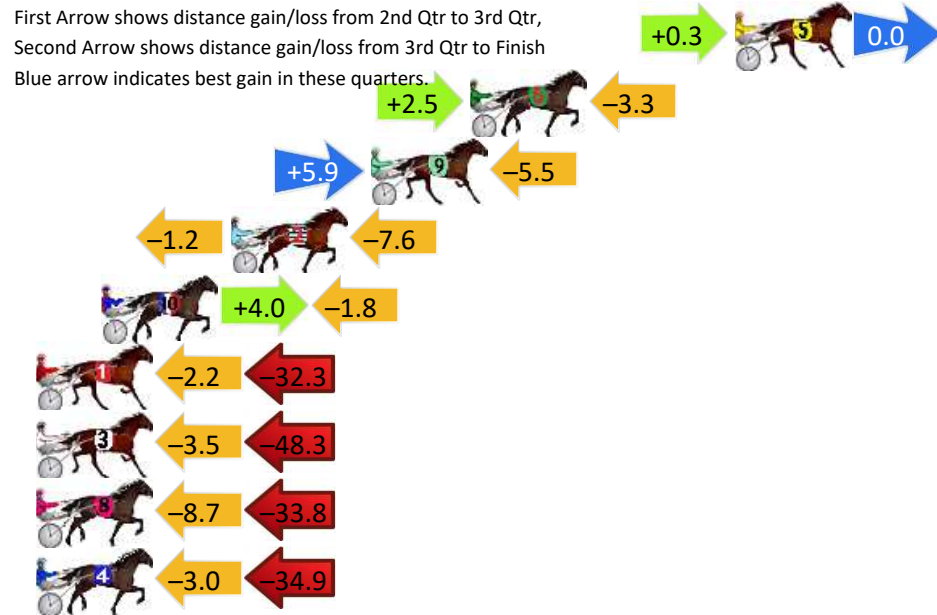

Dubbo Race 3 Distance 1720m

Friday, 22 May 2026

Gross Time: 2:05.30 MileRate: 1:57.20 LeadTime: 7.80s First Qtr: 29.70s Second Qtr: 29.50s Third Qtr: 28.90s Fourth Qtr: 29.40s

DATA TABLE: 800 / 400 Posi's are position from leader and (how wide the horse was at that position)

No	Horse	Plc	Mar	800 Posi	400 Posi	Time	3rd Qtr	4th Qt
5	SEAMEINTHECITY	1	0.0m	0.3m (1)	0.0m (1)	2:05.30	28.88s	29.40s
6	CHEVAL JULIA	2	10.6m	9.8m (1)	7.3m (2)	2:06.12	28.73s	29.69s
9	SYDS JOY	3	14.6m	15.0m (1)	9.1m (3)	2:06.43	28.48s	29.87s
2	WINDY HILL ABBEY	4	20.2m	11.4m (0)	12.6m (0)	2:06.86	28.99s	30.05s
10	YARRAMAN TILLY	5	25.4m	27.6m (0)	23.6m (0)	2:07.26	28.63s	29.65s
1	MRS MAHONEY	6	39.5m	5.0m (0)	7.2m (1)	2:08.35	29.06s	31.93s
3	PIRANI PERFECT	7	51.8m	0.0m (0)	3.5m (0)	2:09.29	29.15s	33.14s
8	SWIFT CODE	8	100.7m	58.2m (0)	66.9m (0)	2:13.06	29.57s	32.31s
4	KARINYA SOPHIE	9	101.4m	63.5m (0)	66.5m (1)	2:13.12	29.16s	32.40s

Finish Position and metres gained