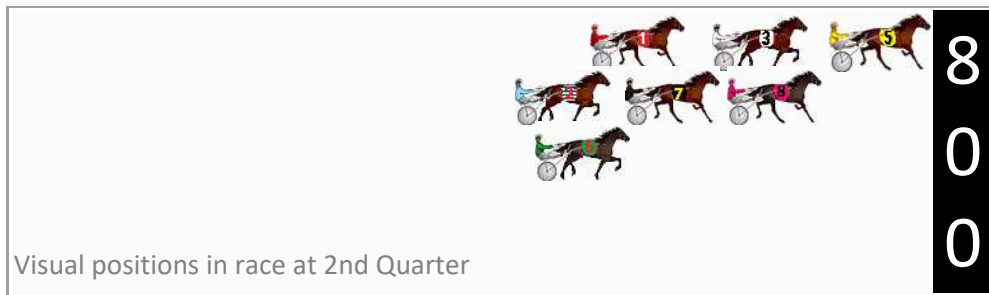

Dubbo Race 5 Distance 2120m

Friday, 22 May 2026

Gross Time: 2:36.20 MileRate: 1:58.60 LeadTime: 37.00s First Qtr: 30.70s Second Qtr: 29.30s Third Qtr: 29.50s Fourth Qtr: 29.70s

DATA TABLE: 800 / 400 Posi's are position from leader and (how wide the horse was at that position)

NoHorse	Plc	Mar	800 Posi	400 Posi	Time	3rd Qtr	4th Qt
7 JESSEJAMES SHANNON	1	0.0m	8.2m (1)	4.6m (1)	2:36.20	29.24s	29.36s
8 BUTTER CUP	2	2.5m	4.1m (1)	0.0m (1)	2:36.39	29.20s	29.89s
1 KRISTA BELLITA	3	14.2m	9.6m (0)	15.8m (1)	2:37.31	29.96s	29.65s
2 EXCUSE TO COLLECT	4	18.4m	12.6m (1)	10.6m (1)	2:37.63	29.36s	30.35s
5 SCRUFFY MOTO	5	27.6m	0.0m (0)	0.4m (0)	2:38.35	29.53s	31.82s
6 WILLIES DOLLAR	6	31.7m	11.8m (2)	8.3m (2)	2:38.67	29.25s	31.56s
3 DIAMOND BIKINI	7	53.8m	4.7m (0)	12.6m (0)	2:40.39	30.09s	32.96s

Finish Position and metres gained

First Arrow shows distance gain/loss from 2nd Qtr to 3rd Qtr, Second Arrow shows distance gain/loss from 3rd Qtr to Finish Blue arrow indicates best gain in these quarters.