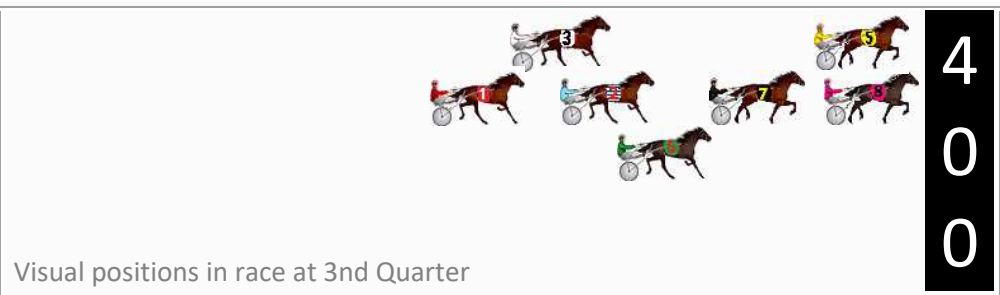

Finish Position and metres gained

First Arrow shows distance gain/loss from 2nd Qtr to 3rd Qtr, Second Arrow shows distance gain/loss from 3rd Qtr to Finish
Blue arrow indicates best gain in these quarters.

800

Visual positions in race at 2nd Quarter

400

Visual positions in race at 3rd Quarter

Dubbo Race 5 Distance 2120m

Friday, 22 May 2026

Gross Time: 2:36.20 MileRate: 1:58.60 LeadTime: 37.00s First Qtr: 30.70s Second Qtr: 29.30s Third Qtr: 29.50s Fourth Qtr: 29.70s

DATA TABLE: 800 / 400 Posi's are position from leader and (how wide the horse was at that position)

NoHorse	Plc	Mar	800 Posi	400 Posi	Time	3rd Qtr	4th Qt
7 JESSEJAMES SHANNON	1	0.0m	8.2m (1)	4.6m (1)	2:36.20	29.24s	29.36s
8 BUTTER CUP	2	2.5m	4.1m (1)	0.0m (1)	2:36.39	29.20s	29.89s
1 KRISTA BELLITA	3	14.2m	9.6m (0)	15.8m (1)	2:37.31	29.96s	29.65s
2 EXCUSE TO COLLECT	4	18.4m	12.6m (1)	10.6m (1)	2:37.63	29.36s	30.35s
5 SCRUFFY MOTO	5	27.6m	0.0m (0)	0.4m (0)	2:38.35	29.53s	31.82s
6 WILLIES DOLLAR	6	31.7m	11.8m (2)	8.3m (2)	2:38.67	29.25s	31.56s
3 DIAMOND BIKINI	7	53.8m	4.7m (0)	12.6m (0)	2:40.39	30.09s	32.96s