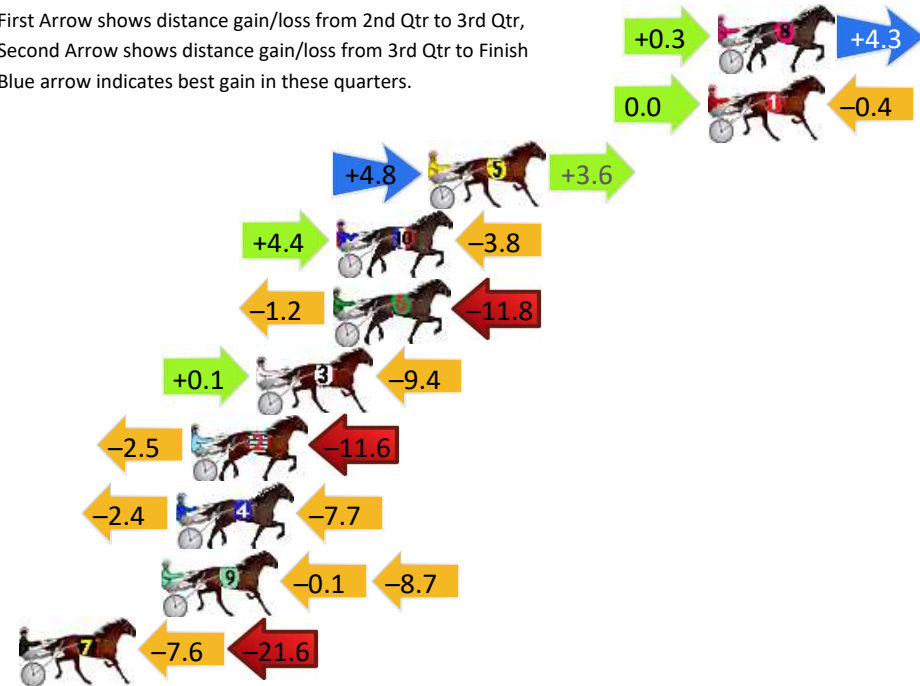

Finish Position and metres gained

First Arrow shows distance gain/loss from 2nd Qtr to 3rd Qtr, Second Arrow shows distance gain/loss from 3rd Qtr to Finish
Blue arrow indicates best gain in these quarters.

800

Visual positions in race at 2nd Quarter

400

Visual positions in race at 3rd Quarter

Dubbo Race 7 Distance 1720m

Friday, 22 May 2026

Gross Time: 2:05.80 MileRate: 1:57.70 LeadTime: 7.40s First Qtr: 28.40s Second Qtr: 29.80s Third Qtr: 30.10s Fourth Qtr: 30.10s

DATA TABLE: 800 / 400 Posi's are position from leader and (how wide the horse was at that position)

No	Horse	Plc	Mar	800 Posi	400 Posi	Time	3rd Qtr	4th Qt
8	LUCKY ZARA	1	0.0m	4.6m (0)	4.3m (0)	2:05.80	30.08s	29.78s
1	LOLLIPOP	2	0.4m	0.0m (0)	0.0m (0)	2:05.83	30.10s	30.13s
5	CHILLAX	3	11.6m	20.0m (1)	15.2m (2)	2:06.71	29.76s	29.87s
10	DESIDERIO	4	15.3m	15.9m (1)	11.5m (2)	2:07.01	29.78s	30.45s
6	CHANSU	5	15.4m	2.4m (1)	3.6m (1)	2:07.01	30.19s	31.04s
3	MAISIELOUISA	6	18.5m	9.2m (0)	9.1m (0)	2:07.26	30.10s	30.88s
2	CLARENDEN VINTAGE	7	21.1m	7.0m (1)	9.5m (1)	2:07.46	30.29s	31.05s
4	SECURITY CHECK	8	21.7m	11.6m (1)	14.0m (1)	2:07.51	30.29s	30.76s
9	TERRAGONG SWINGER	9	22.3m	13.5m (0)	13.6m (0)	2:07.56	30.12s	30.84s
7	CALM REASON	10	47.0m	17.8m (0)	25.4m (0)	2:09.50	30.68s	31.90s