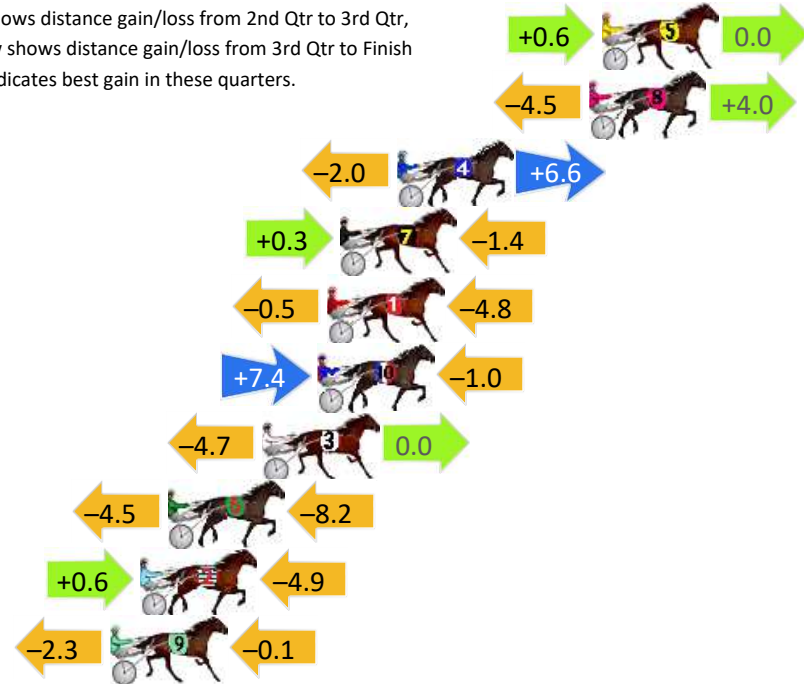

DATA TABLE: 800 / 400 Posi's are position from leader and (how wide the horse was at that position)

No	Horse	Plc	Mar	800 Posi	400 Posi	Time	3rd Qtr	4th Qt
5	SEAMEINTHECITY	1	0.0m	0.3m (1)	0.0m (1)	2:05.30	28.88s	29.40s
6	CHEVAL JULIA	2	10.6m	9.8m (1)	7.3m (2)	2:06.12	28.73s	29.69s
9	SYDS JOY	3	14.6m	15.0m (1)	9.1m (3)	2:06.43	28.48s	29.87s
2	WINDY HILL ABBEY	4	20.2m	11.4m (0)	12.6m (0)	2:06.86	28.99s	30.05s
10	YARRAMAN TILLY	5	25.4m	27.6m (0)	23.6m (0)	2:07.26	28.63s	29.65s
1	MRS MAHONEY	6	39.5m	5.0m (0)	7.2m (1)	2:08.35	29.06s	31.93s
3	PIRANI PERFECT	7	51.8m	0.0m (0)	3.5m (0)	2:09.29	29.15s	33.14s
8	SWIFT CODE	8	100.7m	58.2m (0)	66.9m (0)	2:13.06	29.57s	32.31s
4	KARINYA SOPHIE	9	101.4m	63.5m (0)	66.5m (1)	2:13.12	29.16s	32.40s

Finish Position and metres gained

Dubbo Race 4 Distance 1720m

Friday, 22 May 2026

Gross Time: 2:04.30 MileRate: 1:56.30 LeadTime: 7.30s First Qtr: 28.50s Second Qtr: 29.10s Third Qtr: 29.00s Fourth Qtr: 30.40s

DATA TABLE: 800 / 400 Posi's are position from leader and (how wide the horse was at that position)

No	Horse	Plc	Mar	800 Posi	400 Posi	Time	3rd Qtr	4th Qt
5	FORESIGHT	1	0.0m	0.6m (0)	0.0m (0)	2:04.30	28.96s	30.40s
8	ITS DOWN TO DIGGER	2	0.5m	0.0m (1)	4.5m (1)	2:04.34	29.33s	30.11s
4	GET UP BETTY	3	8.2m	12.8m (1)	14.8m (1)	2:04.95	29.17s	29.96s
7	BEANCOUNTER	4	10.5m	9.4m (0)	9.1m (1)	2:05.14	28.99s	30.57s
1	BURRABADINE BULLET	5	11.0m	5.7m (0)	6.2m (0)	2:05.18	29.05s	30.82s
10	ONTHADARKSIDE	6	11.4m	17.8m (2)	10.4m (3)	2:05.21	28.49s	30.54s
3	THEYCALLMEBRUCE	7	13.6m	8.9m (1)	13.6m (2)	2:05.38	29.36s	30.48s
6	KADAR	8	17.4m	4.7m (1)	9.2m (2)	2:05.68	29.34s	31.10s
2	SECRET REASON	9	18.5m	14.2m (0)	13.6m (0)	2:05.77	28.98s	30.87s
9	HELLO I TEA	10	19.7m	17.3m (1)	19.6m (1)	2:05.87	29.20s	30.52s

Finish Position and metres gained

First Arrow shows distance gain/loss from 2nd Qtr to 3rd Qtr, Second Arrow shows distance gain/loss from 3rd Qtr to Finish
Blue arrow indicates best gain in these quarters.