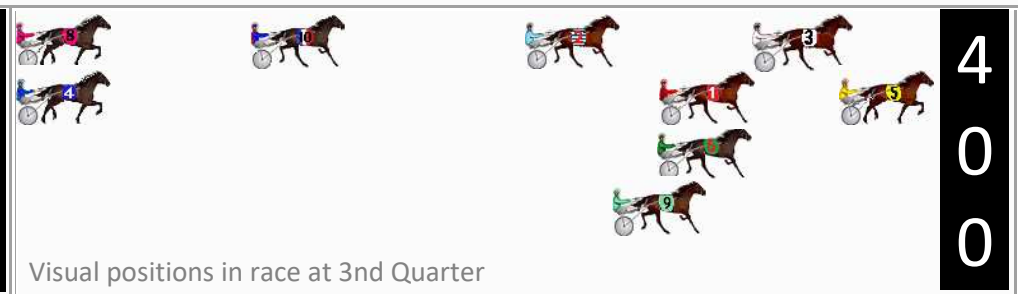

Dubbo Race 3 Distance 1720m

Friday, 22 May 2026

Gross Time: 2:05.30 MileRate: 1:57.20 LeadTime: 7.80s First Qtr: 29.70s Second Qtr: 29.50s Third Qtr: 28.90s Fourth Qtr: 29.40s

DATA TABLE: 800 / 400 Posi's are position from leader and (how wide the horse was at that position)

No	Horse	Plc	Mar	800 Posi	400 Posi	Time	3rd Qtr	4th Qt
5	SEAMEINTHECITY	1	0.0m	0.3m (1)	0.0m (1)	2:05.30	28.88s	29.40s
6	CHEVAL JULIA	2	10.6m	9.8m (1)	7.3m (2)	2:06.12	28.73s	29.69s
9	SYDS JOY	3	14.6m	15.0m (1)	9.1m (3)	2:06.43	28.48s	29.87s
2	WINDY HILL ABBEY	4	20.2m	11.4m (0)	12.6m (0)	2:06.86	28.99s	30.05s
10	YARRAMAN TILLY	5	25.4m	27.6m (0)	23.6m (0)	2:07.26	28.63s	29.65s
1	MRS MAHONEY	6	39.5m	5.0m (0)	7.2m (1)	2:08.35	29.06s	31.93s
3	PIRANI PERFECT	7	51.8m	0.0m (0)	3.5m (0)	2:09.29	29.15s	33.14s
8	SWIFT CODE	8	100.7m	58.2m (0)	66.9m (0)	2:13.06	29.57s	32.31s
4	KARINYA SOPHIE	9	101.4m	63.5m (0)	66.5m (1)	2:13.12	29.16s	32.40s

Finish Position and metres gained