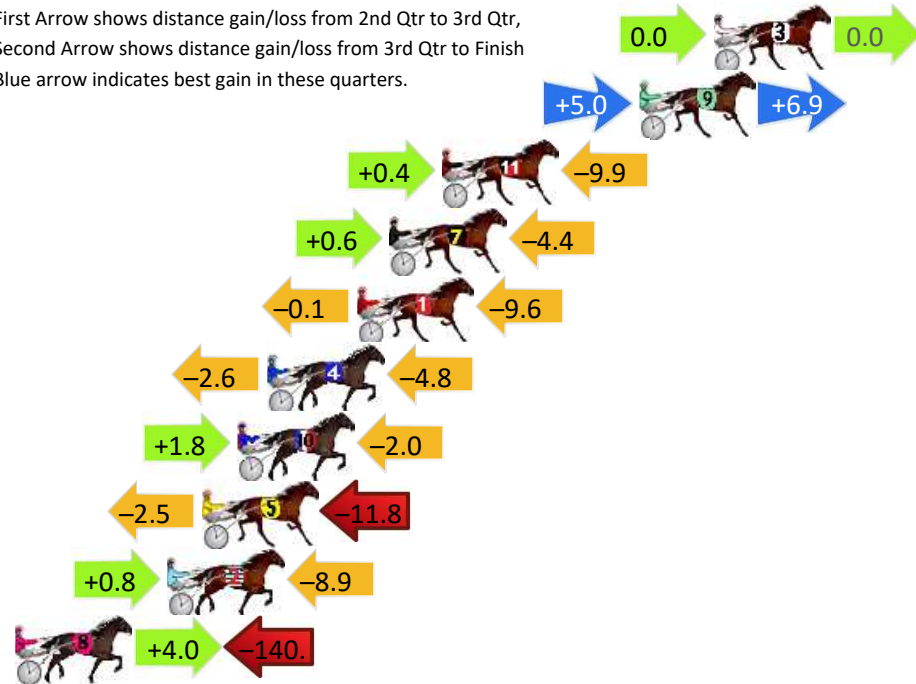

Finish Position and metres gained

First Arrow shows distance gain/loss from 2nd Qtr to 3rd Qtr, Second Arrow shows distance gain/loss from 3rd Qtr to Finish Blue arrow indicates best gain in these quarters.

Dubbo Race 6 Distance 1720m

Friday, 22 May 2026

Gross Time: 2:07.20 MileRate: 1:59.10 LeadTime: 7.60s First Qtr: 30.00s Second Qtr: 31.20s Third Qtr: 29.80s Fourth Qtr: 28.60s

DATA TABLE: 800 / 400 Posi's are position from leader and (how wide the horse was at that position)