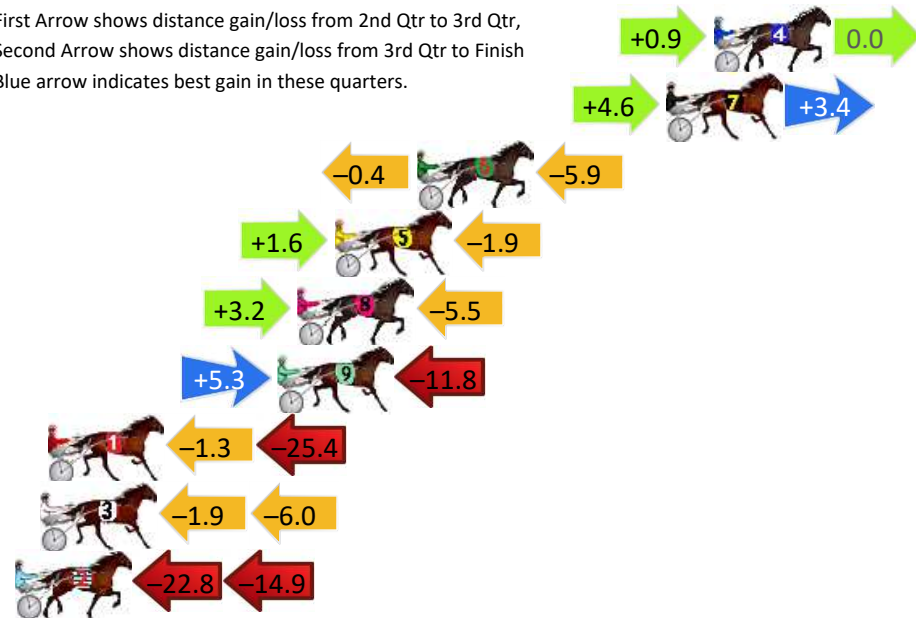

Dubbo Race 1 Distance 2120m

Friday, 22 May 2026

Gross Time: 2:34.90 MileRate: 1:57.60 LeadTime: 37.00s First Qtr: 30.90s Second Qtr: 29.00s Third Qtr: 28.60s Fourth Qtr: 29.40s

DATA TABLE: 800 / 400 Posi's are position from leader and (how wide the horse was at that position)

No	Horse	Plc	Mar	800 Posi	400 Posi	Time	3rd Qtr	4th Qt
4	DIVINE GIRL	1	0.0m	0.9m (1)	0.0m (1)	2:34.90	28.54s	29.40s
7	KARINYA HAZ	2	1.9m	9.9m (0)	5.3m (1)	2:35.05	28.28s	29.17s
6	SATELLITE SIMBA	3	11.9m	5.6m (0)	6.0m (0)	2:35.82	28.63s	29.89s
5	DRIVE TO THE BEACH	4	15.2m	14.9m (1)	13.3m (1)	2:36.07	28.50s	29.61s
8	SHE THE DEVIL	5	16.7m	14.4m (0)	11.2m (0)	2:36.19	28.39s	29.88s
9	HAZZA IS WATCHING	6	17.5m	11.0m (1)	5.7m (2)	2:36.25	28.23s	30.34s
1	ALTA BILLY	7	26.7m	0.0m (0)	1.3m (0)	2:36.96	28.69s	31.37s
3	GIFTED BRIGADE	8	27.0m	19.1m (0)	21.0m (0)	2:36.98	28.75s	29.97s
2	STUDLEIGH FURY	9	44.7m	7.0m (1)	29.8m (0)	2:38.35	30.25s	30.70s

Finish Position and metres gained

First Arrow shows distance gain/loss from 2nd Qtr to 3rd Qtr, Second Arrow shows distance gain/loss from 3rd Qtr to Finish
Blue arrow indicates best gain in these quarters.