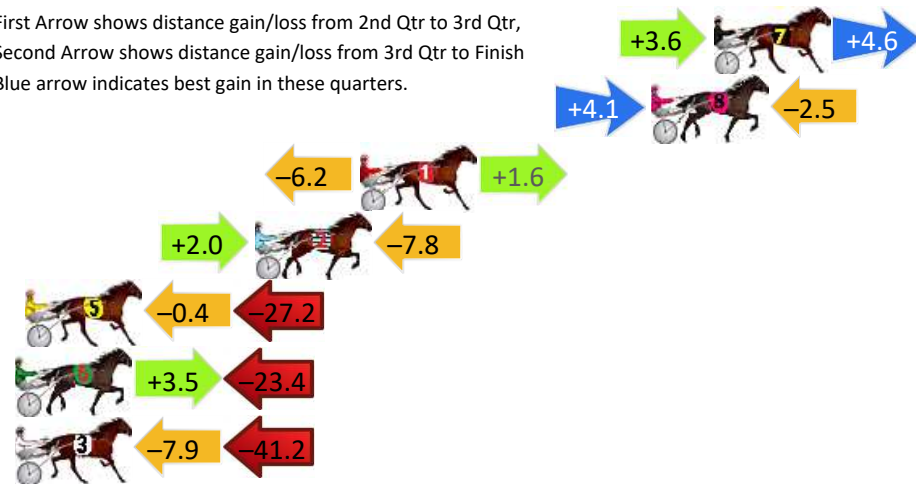

Finish Position and metres gained

First Arrow shows distance gain/loss from 2nd Qtr to 3rd Qtr, Second Arrow shows distance gain/loss from 3rd Qtr to Finish
Blue arrow indicates best gain in these quarters.

800

Visual positions in race at 2nd Quarter

400

Visual positions in race at 3rd Quarter

Dubbo Race 5 Distance 2120m

Friday, 22 May 2026

Gross Time: 2:36.20 MileRate: 1:58.60 LeadTime: 37.00s First Qtr: 30.70s Second Qtr: 29.30s Third Qtr: 29.50s Fourth Qtr: 29.70s

DATA TABLE: 800 / 400 Posi's are position from leader and (how wide the horse was at that position)

NoHorse	Plc	Mar	800 Posi	400 Posi	Time	3rd Qtr	4th Qt
7 JESSEJAMES SHANNON	1	0.0m	8.2m (1)	4.6m (1)	2:36.20	29.24s	29.36s
8 BUTTER CUP	2	2.5m	4.1m (1)	0.0m (1)	2:36.39	29.20s	29.89s
1 KRISTA BELLITA	3	14.2m	9.6m (0)	15.8m (1)	2:37.31	29.96s	29.65s
2 EXCUSE TO COLLECT	4	18.4m	12.6m (1)	10.6m (1)	2:37.63	29.36s	30.35s
5 SCRUFFY MOTO	5	27.6m	0.0m (0)	0.4m (0)	2:38.35	29.53s	31.82s
6 WILLIES DOLLAR	6	31.7m	11.8m (2)	8.3m (2)	2:38.67	29.25s	31.56s
3 DIAMOND BIKINI	7	53.8m	4.7m (0)	12.6m (0)	2:40.39	30.09s	32.96s