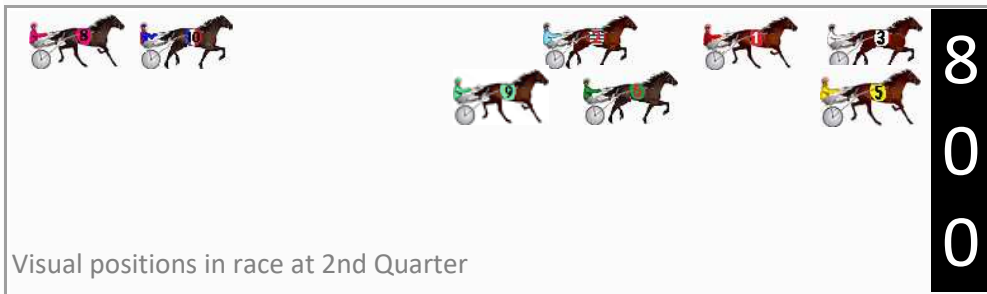

Dubbo Race 3 Distance 1720m

Friday, 22 May 2026

Gross Time: 2:05.30 MileRate: 1:57.20 LeadTime: 7.80s First Qtr: 29.70s Second Qtr: 29.50s Third Qtr: 28.90s Fourth Qtr: 29.40s

DATA TABLE: 800 / 400 Posi's are position from leader and (how wide the horse was at that position)

No	Horse	Plc	Mar	800 Posi	400 Posi	Time	3rd Qtr	4th Qt
5	SEAMEINTHECITY	1	0.0m	0.3m (1)	0.0m (1)	2:05.30	28.88s	29.40s
6	CHEVAL JULIA	2	10.6m	9.8m (1)	7.3m (2)	2:06.12	28.73s	29.69s
9	SYDS JOY	3	14.6m	15.0m (1)	9.1m (3)	2:06.43	28.48s	29.87s
2	WINDY HILL ABBEY	4	20.2m	11.4m (0)	12.6m (0)	2:06.86	28.99s	30.05s
10	YARRAMAN TILLY	5	25.4m	27.6m (0)	23.6m (0)	2:07.26	28.63s	29.65s
1	MRS MAHONEY	6	39.5m	5.0m (0)	7.2m (1)	2:08.35	29.06s	31.93s
3	PIRANI PERFECT	7	51.8m	0.0m (0)	3.5m (0)	2:09.29	29.15s	33.14s
8	SWIFT CODE	8	100.7m	58.2m (0)	66.9m (0)	2:13.06	29.57s	32.31s
4	KARINYA SOPHIE	9	101.4m	63.5m (0)	66.5m (1)	2:13.12	29.16s	32.40s

Finish Position and metres gained