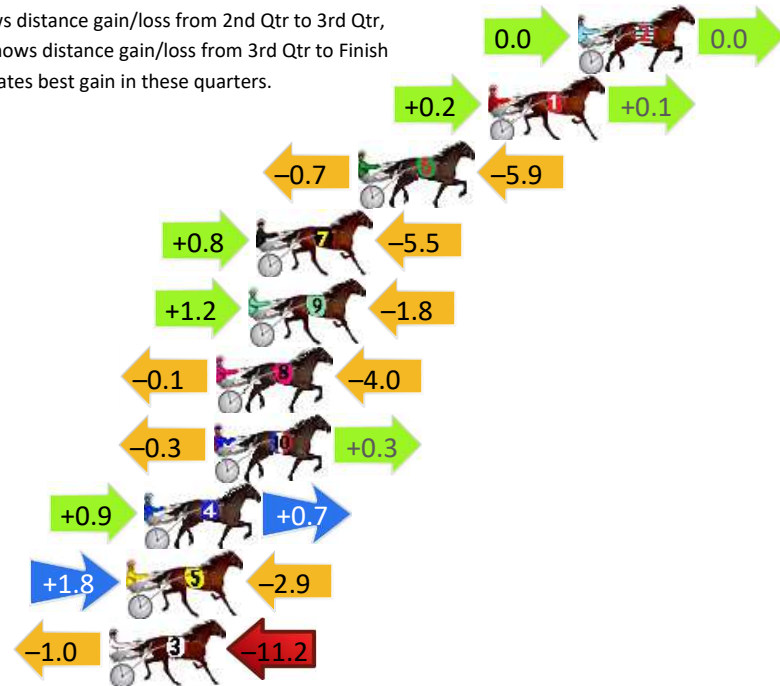

Dubbo Race 8 Distance 1720m

Friday, 22 May 2026

Gross Time: 2:07.60 MileRate: 1:59.40 LeadTime: 7.60s First Qtr: 30.40s Second Qtr: 31.20s Third Qtr: 29.30s Fourth Qtr: 29.10s

DATA TABLE: 800 / 400 Posi's are position from leader and (how wide the horse was at that position)

No	Horse	Plc	Mar	800 Posi	400 Posi	Time	3rd Qtr	4th Qt
2	SHEZ A WARRIOR	1	0.0m	0.0m (0)	0.0m (0)	2:07.60	29.30s	29.10s
1	CELEBRITY CRUISE	2	3.6m	3.9m (0)	3.7m (0)	2:07.87	29.29s	29.10s
6	NEVERTOOLATE	3	8.8m	2.2m (1)	2.9m (1)	2:08.27	29.35s	29.56s
7	ENZED FLYER	4	12.9m	8.2m (0)	7.4m (0)	2:08.58	29.24s	29.54s
9	ULTIMATE COOKIE	5	13.2m	12.6m (0)	11.4m (1)	2:08.61	29.21s	29.28s
8	IRK MCGLURK	6	14.5m	10.4m (1)	10.5m (2)	2:08.71	29.30s	29.45s
10	STUDLEIGH STARLITE	7	14.6m	14.6m (1)	14.9m (2)	2:08.71	29.32s	29.13s
4	BODELETOS	8	17.4m	19.0m (1)	18.1m (1)	2:08.93	29.23s	29.12s
5	SPRINGFIELD DESIRE	9	18.1m	17.0m (0)	15.2m (0)	2:08.98	29.16s	29.38s
3	SURFIN AT MIDNIGHT	10	18.8m	6.6m (1)	7.6m (1)	2:09.04	29.37s	29.99s

Finish Position and metres gained

First Arrow shows distance gain/loss from 2nd Qtr to 3rd Qtr, Second Arrow shows distance gain/loss from 3rd Qtr to Finish
Blue arrow indicates best gain in these quarters.

8
0
0

Visual positions in race at 2nd Quarter