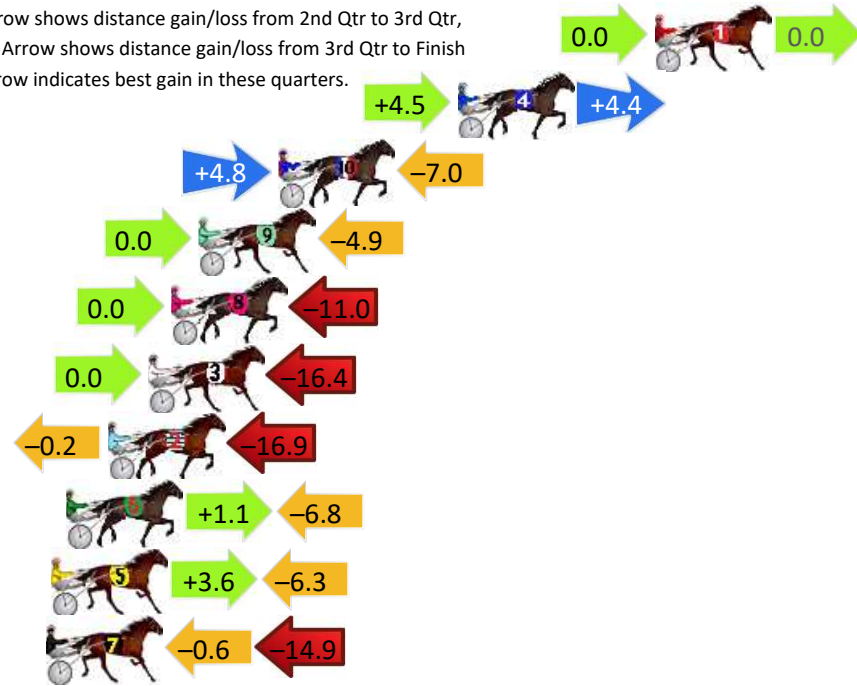

Finish Position and metres gained

First Arrow shows distance gain/loss from 2nd Qtr to 3rd Qtr, Second Arrow shows distance gain/loss from 3rd Qtr to Finish
Blue arrow indicates best gain in these quarters.

800

Visual positions in race at 2nd Quarter

400

Visual positions in race at 3rd Quarter

Penrith Race 5 Distance 1720m

Monday, 8 June 2026

Gross Time: 2:06.30 MileRate: 1:58.10 LeadTime: 7.50s First Qtr: 30.70s Second Qtr: 30.50s Third Qtr: 28.80s Fourth Qtr: 28.80s

DATA TABLE: 800 / 400 Posi's are position from leader and (how wide the horse was at that position)

No	Horse	Plc	Mar	800 Posi	400 Posi	Time	3rd Qtr	4th Qt
1	ROYAL VINCENT	1	0.0m	0.0m (0)	0.0m (0)	2:06.30	28.80s	28.80s
4	SPARKLA	2	7.9m	16.8m (1)	12.3m (2)	2:06.90	28.48s	28.52s
10	KING COREY	3	15.1m	12.9m (1)	8.1m (2)	2:07.44	28.46s	29.36s
9	SEE ME NO MORE	4	18.3m	13.4m (0)	13.4m (1)	2:07.68	28.80s	29.22s
8	DANCING WITH MY EX	5	19.4m	8.4m (1)	8.4m (1)	2:07.77	28.80s	29.67s
3	RAINBOW TITAN	6	20.3m	3.9m (1)	3.9m (1)	2:07.83	28.80s	30.05s
2	SIR KNIGHT	7	21.9m	4.8m (0)	5.0m (0)	2:07.96	28.82s	30.10s
6	HELENS BOY	8	23.6m	17.9m (0)	16.8m (0)	2:08.08	28.72s	29.38s
5	SONNY WRITER	9	24.2m	21.5m (1)	17.9m (2)	2:08.13	28.54s	29.35s
7	PARALLEL	10	24.4m	8.9m (0)	9.5m (0)	2:08.14	28.84s	29.96s