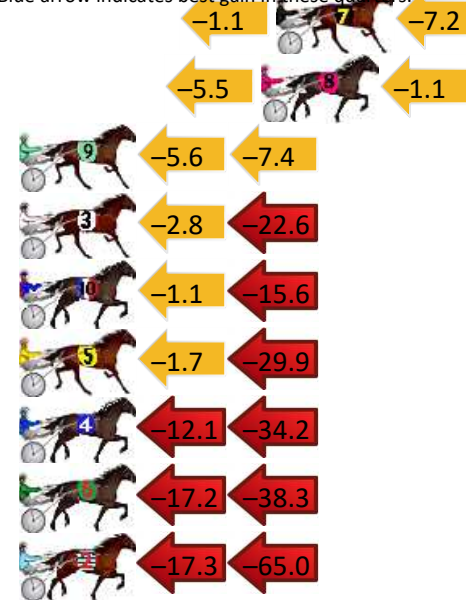

Penrith Race 1 Distance 1720m

Monday, 8 June 2026

Gross Time: 2:07.00 MileRate: 1:58.80 LeadTime: 7.70s First Qtr: 30.70s Second Qtr: 30.50s Third Qtr: 29.00s Fourth Qtr: 29.10s

DATA TABLE: 800 / 400 Posi's are position from leader and (how wide the horse was at that position)

No	Horse	Plc	Mar	800 Posi	400 Posi	Time	3rd Qtr	4th Qt
1	KERVONBEL	1	0.0m	0.0m (0)	0.0m (0)	2:07.00	29.00s	29.10s
7	SMALL INCOME	2	17.7m	9.4m (0)	10.5m (1)	2:08.35	29.08s	29.69s
8	TIGERSWAND	3	18.3m	11.7m (1)	17.2m (2)	2:08.40	29.40s	29.26s
9	BLUE COLLAR BOY	4	28.5m	15.5m (1)	21.1m (2)	2:09.18	29.40s	29.76s
3	RUBATEEKI	5	30.1m	4.7m (0)	7.5m (0)	2:09.30	29.20s	30.86s
10	GARRYS LARRY	6	30.6m	13.9m (0)	15.0m (0)	2:09.34	29.08s	30.36s
5	BETTOR NOT SAID	7	33.8m	2.2m (1)	3.9m (1)	2:09.58	29.12s	31.40s
4	ILUVMYSELF	8	53.0m	6.7m (1)	18.8m (0)	2:11.05	29.88s	31.79s
6	CAPTAIN WILL	9	59.4m	3.9m (2)	21.1m (1)	2:11.53	30.24s	32.11s
2	TORA	10	194.9m	112.6m (0)	129.9m (0)	2:21.88	30.26s	34.60s

Finish Position and metres gained

First Arrow shows distance gain/loss from 2nd Qtr to 3rd Qtr, Second Arrow shows distance gain/loss from 3rd Qtr to Finish
Blue arrow indicates best gain in these quarters.