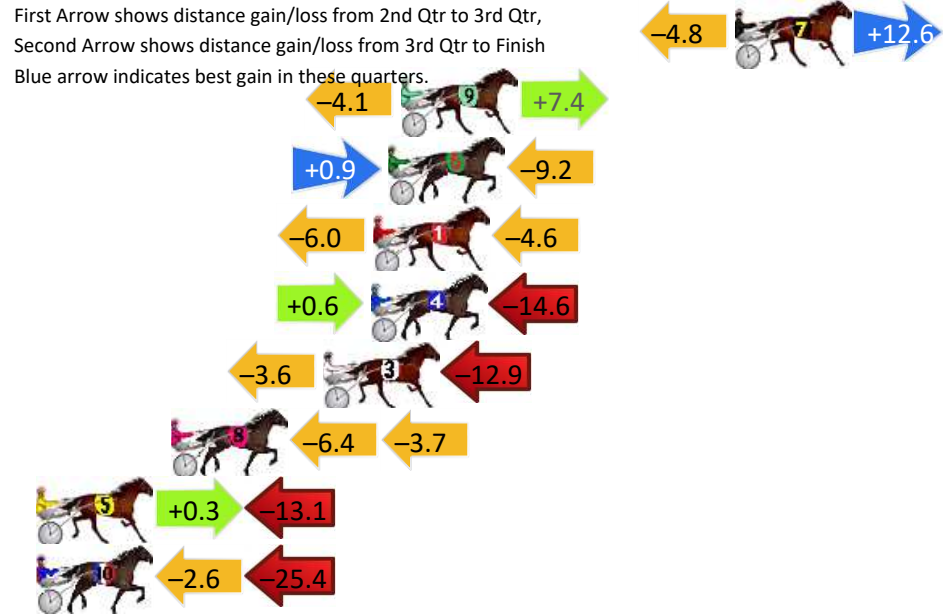

Penrith Race 8 Distance 1720m

Monday, 8 June 2026

Gross Time: 2:03.60 MileRate: 1:55.60 LeadTime: 7.20s First Qtr: 27.60s Second Qtr: 30.10s Third Qtr: 28.90s Fourth Qtr: 29.80s

DATA TABLE: 800 / 400 Posi's are position from leader and (how wide the horse was at that position)

No	Horse	Plc	Mar	800 Posi	400 Posi	Time	3rd Qtr	4th Qt
7	MISTER MANAGER	1	0.0m	7.8m (0)	12.6m (1)	2:03.60	29.26s	28.88s
9	OUR UNCLE JIM	2	13.4m	16.7m (0)	20.8m (1)	2:04.65	29.22s	29.33s
6	HEAVENLY REASON	3	13.9m	5.6m (1)	4.7m (2)	2:04.69	28.84s	30.55s
1	GIMME A REASON	4	14.5m	3.9m (0)	9.9m (0)	2:04.73	29.34s	30.21s
4	ARGENT PEAK	5	14.6m	0.6m (1)	0.0m (0)	2:04.74	28.86s	30.94s
3	TIL HEAVENS ROCKN	6	16.5m	0.0m (0)	3.6m (1)	2:04.89	29.16s	30.83s
8	SMOKESCREEN	7	22.6m	12.5m (0)	18.9m (0)	2:05.36	29.38s	30.18s
5	GIVE ME A MINUTE	8	30.1m	17.3m (1)	17.0m (2)	2:05.95	28.90s	30.91s
10	BLISSES BEST	9	38.3m	10.3m (1)	12.9m (2)	2:06.59	29.10s	31.85s

Finish Position and metres gained

800

Visual positions in race at 2nd Quarter