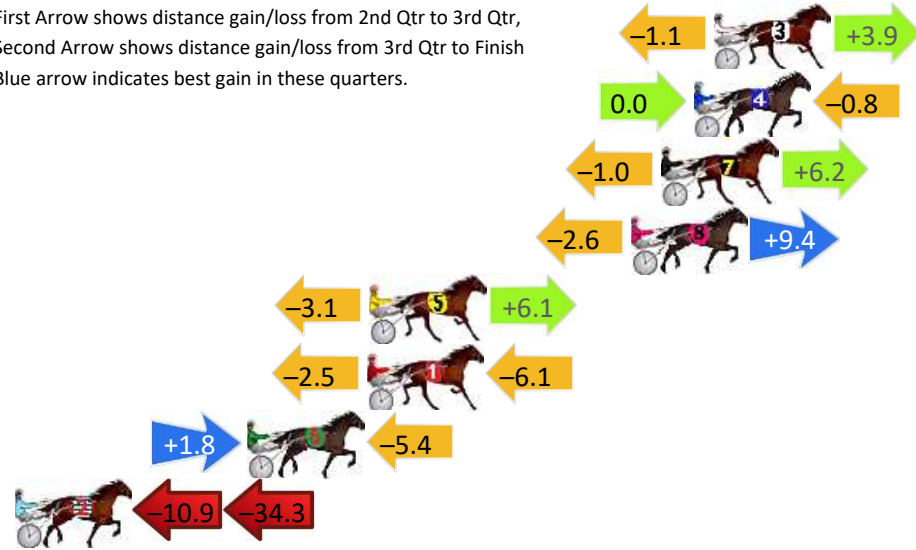

Finish Position and metres gained

First Arrow shows distance gain/loss from 2nd Qtr to 3rd Qtr, Second Arrow shows distance gain/loss from 3rd Qtr to Finish
Blue arrow indicates best gain in these quarters.

800

Visual positions in race at 2nd Quarter

400

Visual positions in race at 3rd Quarter

Penrith Race 3 Distance 1720m

Monday, 8 June 2026

Gross Time: 2:07.20 MileRate: 1:59.00 LeadTime: 7.50s First Qtr: 31.30s Second Qtr: 30.20s Third Qtr: 28.70s Fourth Qtr: 29.50s

DATA TABLE: 800 / 400 Posi's are position from leader and (how wide the horse was at that position)

No	Horse	Plc	Mar	800 Posi	400 Posi	Time	3rd Qtr	4th Qt
3	ISZARAYA	1	0.0m	2.8m (1)	3.9m (1)	2:07.20	28.78s	29.22s
4	UNJUST ENRICHMENT	2	0.8m	0.0m (0)	0.0m (0)	2:07.26	28.70s	29.56s
7	STEELY ZAC	3	2.1m	7.3m (1)	8.3m (1)	2:07.36	28.78s	29.06s
8	MAKEAWISH	4	3.3m	10.1m (0)	12.7m (0)	2:07.46	28.90s	28.84s
5	KINGS CASTLE	5	13.8m	16.8m (1)	19.9m (1)	2:08.27	28.94s	29.13s
1	SURREAL SKYFALL	6	13.9m	5.3m (0)	7.8m (0)	2:08.27	28.88s	30.01s
6	AMERICAN GENERAL	7	18.7m	15.1m (0)	13.3m (1)	2:08.65	28.58s	29.99s
2	MAVERICK	8	57.0m	11.8m (1)	22.7m (2)	2:11.61	29.50s	32.27s