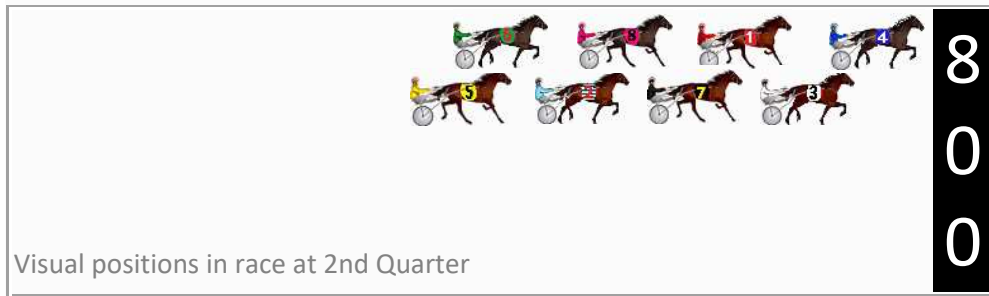

Finish Position and metres gained

First Arrow shows distance gain/loss from 2nd Qtr to 3rd Qtr, Second Arrow shows distance gain/loss from 3rd Qtr to Finish
Blue arrow indicates best gain in these quarters.

DATA TABLE: 800 / 400 Posi's are position from leader and (how wide the horse was at that position)

No	Horse	Plc	Mar	800 Posi	400 Posi	Time	3rd Qtr	4th Qt
3	ISZARAYA	1	0.0m	2.8m (1)	3.9m (1)	2:07.20	28.78s	29.22s
4	UNJUST ENRICHMENT	2	0.8m	0.0m (0)	0.0m (0)	2:07.26	28.70s	29.56s
7	STEELY ZAC	3	2.1m	7.3m (1)	8.3m (1)	2:07.36	28.78s	29.06s
8	MAKEAWISH	4	3.3m	10.1m (0)	12.7m (0)	2:07.46	28.90s	28.84s
5	KINGS CASTLE	5	13.8m	16.8m (1)	19.9m (1)	2:08.27	28.94s	29.13s
1	SURREAL SKYFALL	6	13.9m	5.3m (0)	7.8m (0)	2:08.27	28.88s	30.01s
6	AMERICAN GENERAL	7	18.7m	15.1m (0)	13.3m (1)	2:08.65	28.58s	29.99s
2	MAVERICK	8	57.0m	11.8m (1)	22.7m (2)	2:11.61	29.50s	32.27s