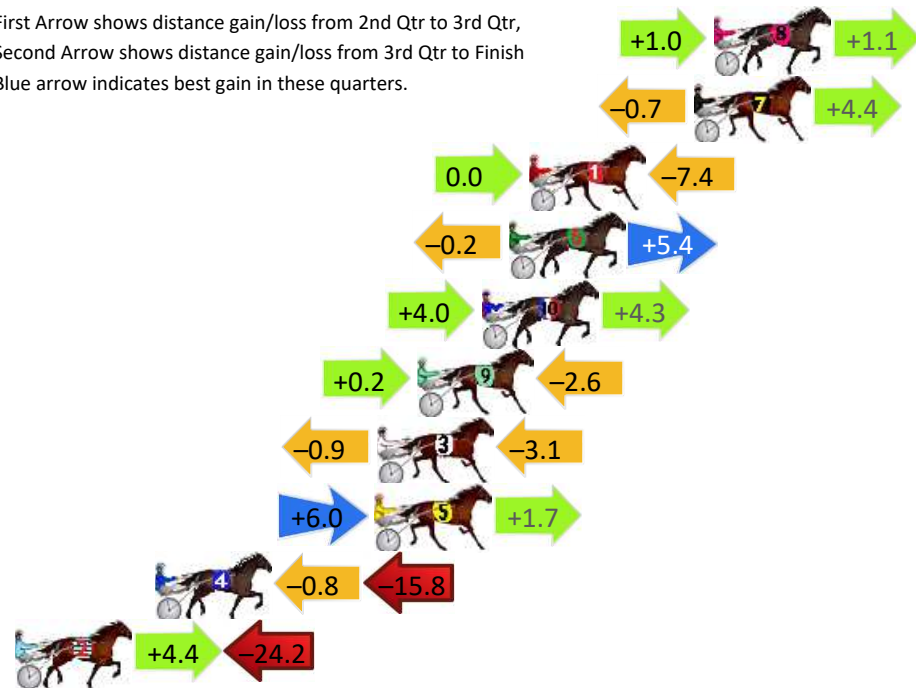

Finish Position and metres gained

First Arrow shows distance gain/loss from 2nd Qtr to 3rd Qtr, Second Arrow shows distance gain/loss from 3rd Qtr to Finish
Blue arrow indicates best gain in these quarters.

Penrith Race 4 Distance 1720m

Monday, 8 June 2026

Gross Time: 2:06.50 MileRate: 1:58.40 LeadTime: 7.50s First Qtr: 29.40s Second Qtr: 30.60s Third Qtr: 30.60s Fourth Qtr: 28.40s

DATA TABLE: 800 / 400 Posi's are position from leader and (how wide the horse was at that position)

No	Horse	Plc	Mar	800 Posi	400 Posi	Time	3rd Qtr	4th Qt
8	FOR SIXES	1	0.0m	2.1m (1)	1.1m (1)	2:06.50	30.52s	28.32s
7	ROCKET RALPH	2	0.8m	4.5m (0)	5.2m (0)	2:06.56	30.64s	28.08s
1	SO CAN EYE	3	7.4m	0.0m (0)	0.0m (0)	2:07.05	30.60s	28.95s
6	JACQUELYN JOY	4	8.2m	13.4m (0)	13.6m (0)	2:07.11	30.58s	28.01s
10	TENNESSEE KID	5	9.3m	17.6m (1)	13.6m (2)	2:07.19	30.26s	28.09s
9	ULTIMATE EQUUS	6	11.9m	9.5m (0)	9.3m (0)	2:07.39	30.56s	28.61s
3	LOUS PROMISE	7	13.5m	9.5m (1)	10.4m (1)	2:07.51	30.64s	28.65s
5	THATS WICKED	8	13.6m	21.3m (1)	15.3m (1)	2:07.51	30.10s	28.29s
4	WICKED WHISKEY	9	22.4m	5.8m (1)	6.6m (1)	2:08.17	30.64s	29.59s
2	FOR THREE REASONS	10	33.5m	13.7m (1)	9.3m (2)	2:09.00	30.24s	30.22s