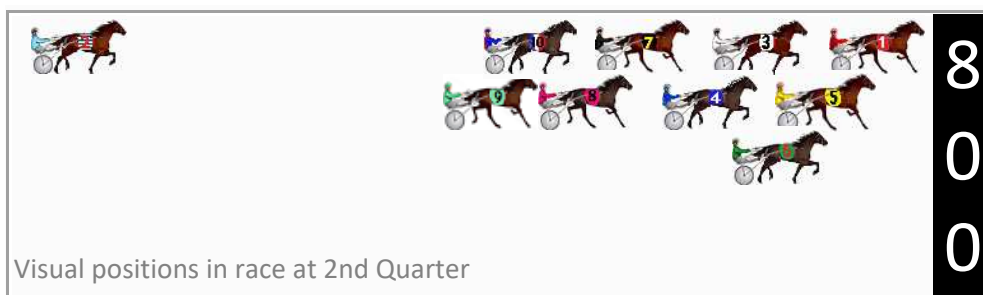

No	Horse	Plc	Mar	800 Posi	400 Posi	Time	3rd Qtr	4th Qt
1	KERVONBEL	1	0.0m	0.0m (0)	0.0m (0)	2:07.00	29.00s	29.10s
7	SMALL INCOME	2	17.7m	9.4m (0)	10.5m (1)	2:08.35	29.08s	29.69s
8	TIGERSWAND	3	18.3m	11.7m (1)	17.2m (2)	2:08.40	29.40s	29.26s
9	BLUE COLLAR BOY	4	28.5m	15.5m (1)	21.1m (2)	2:09.18	29.40s	29.76s
3	RUBATEEKI	5	30.1m	4.7m (0)	7.5m (0)	2:09.30	29.20s	30.86s
10	GARRYS LARRY	6	30.6m	13.9m (0)	15.0m (0)	2:09.34	29.08s	30.36s
5	BETTOR NOT SAID	7	33.8m	2.2m (1)	3.9m (1)	2:09.58	29.12s	31.40s
4	ILUVMYSELF	8	53.0m	6.7m (1)	18.8m (0)	2:11.05	29.88s	31.79s
6	CAPTAIN WILL	9	59.4m	3.9m (2)	21.1m (1)	2:11.53	30.24s	32.11s
2	TORA	10	194.9m	112.6m (0)	129.9m (0)	2:21.88	30.26s	34.60s

Finish Position and metres gained

First Arrow shows distance gain/loss from 2nd Qtr to 3rd Qtr, Second Arrow shows distance gain/loss from 3rd Qtr to Finish
Blue arrow indicates best gain in these quarters.