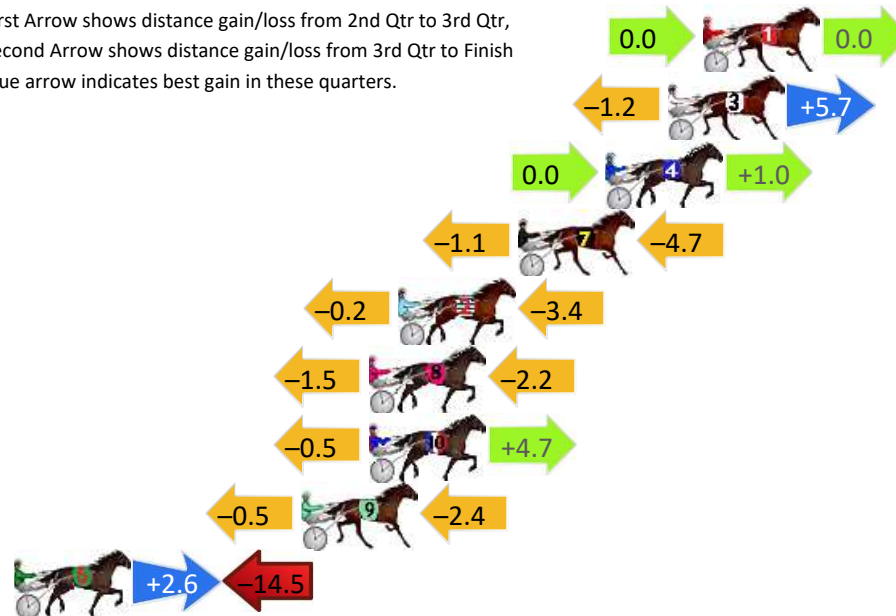

Finish Position and metres gained

First Arrow shows distance gain/loss from 2nd Qtr to 3rd Qtr, Second Arrow shows distance gain/loss from 3rd Qtr to Finish
Blue arrow indicates best gain in these quarters.

Penrith Race 2 Distance 1720m

Monday, 8 June 2026

Gross Time: 2:07.20 MileRate: 1:59.00 LeadTime: 7.20s First Qtr: 30.20s Second Qtr: 31.00s Third Qtr: 29.80s Fourth Qtr: 29.00s

DATA TABLE: 800 / 400 Posi's are position from leader and (how wide the horse was at that position)