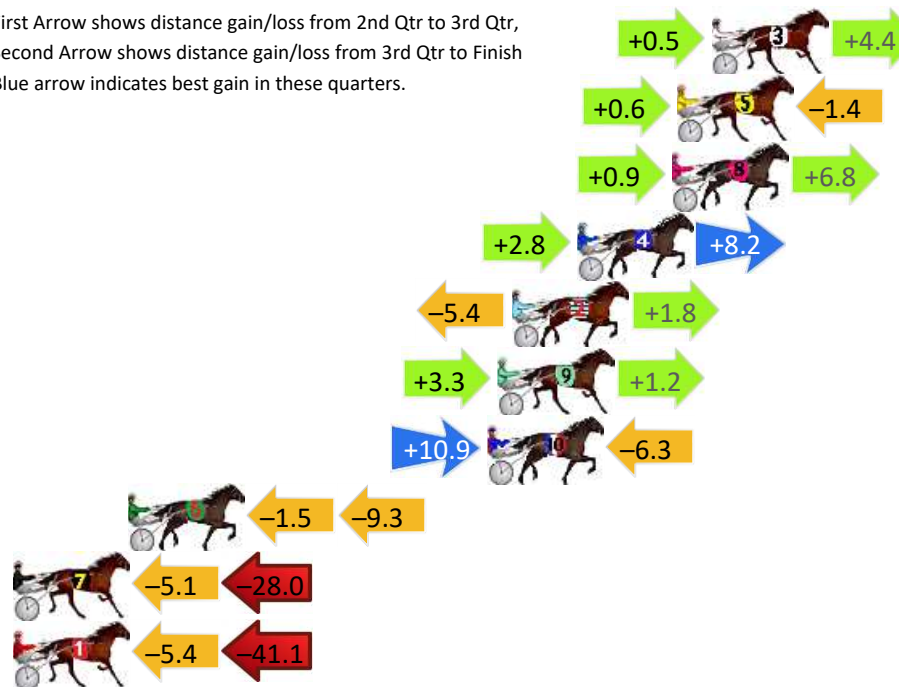

Finish Position and metres gained

First Arrow shows distance gain/loss from 2nd Qtr to 3rd Qtr, Second Arrow shows distance gain/loss from 3rd Qtr to Finish
Blue arrow indicates best gain in these quarters.

800

Visual positions in race at 2nd Quarter

400

Visual positions in race at 3rd Quarter

Penrith Race 6 Distance 1720m

Monday, 8 June 2026

Gross Time: 2:05.50 MileRate: 1:57.40 LeadTime: 7.50s First Qtr: 29.00s Second Qtr: 29.80s Third Qtr: 29.50s Fourth Qtr: 29.70s

DATA TABLE: 800 / 400 Posi's are position from leader and (how wide the horse was at that position)

NoHorse	Plc	Mar	800 Posi	400 Posi	Time	3rd Qtr	4th Qt
3 HOT CRUISE CONTROL	1	0.0m	4.9m (1)	4.4m (1)	2:05.50	29.46s	29.38s
5 ZEN MASTER	2	1.4m	0.6m (1)	0.0m (0)	2:05.61	29.46s	29.81s
8 RIO DE JANEIRO BLUE	3	1.6m	9.3m (1)	8.4m (1)	2:05.62	29.44s	29.20s
4 DILETTO	4	5.4m	16.4m (0)	13.6m (2)	2:05.92	29.30s	29.12s
2 BETTING STAR	5	8.0m	4.4m (0)	9.8m (0)	2:06.12	29.90s	29.60s
9 IDEAL REDEMPTION	6	8.6m	13.1m (1)	9.8m (2)	2:06.17	29.26s	29.65s
10 THE BEST OF YOU	7	9.0m	13.6m (2)	2.7m (2)	2:06.20	28.70s	30.20s
6 PELIGROSO	8	23.4m	12.6m (0)	14.1m (1)	2:07.32	29.62s	30.48s
7 LOCHIEL	9	41.6m	8.5m (0)	13.6m (0)	2:08.74	29.88s	31.94s
1 KATLAS DREAM	10	46.5m	0.0m (0)	5.4m (0)	2:09.12	29.90s	32.92s