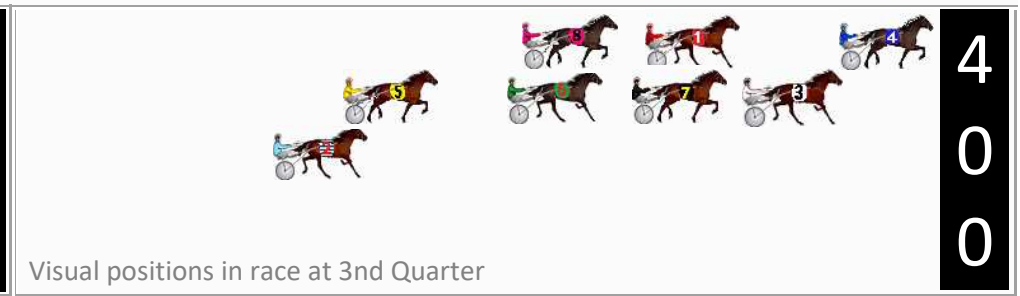

Finish Position and metres gained

First Arrow shows distance gain/loss from 2nd Qtr to 3rd Qtr, Second Arrow shows distance gain/loss from 3rd Qtr to Finish
Blue arrow indicates best gain in these quarters.

DATA TABLE: 800 / 400 Posi's are position from leader and (how wide the horse was at that position)

No	Horse	Plc	Mar	800 Posi	400 Posi	Time	3rd Qtr	4th Qt
3	ISZARAYA	1	0.0m	2.8m (1)	3.9m (1)	2:07.20	28.78s	29.22s
4	UNJUST ENRICHMENT	2	0.8m	0.0m (0)	0.0m (0)	2:07.26	28.70s	29.56s
7	STEELY ZAC	3	2.1m	7.3m (1)	8.3m (1)	2:07.36	28.78s	29.06s
8	MAKEAWISH	4	3.3m	10.1m (0)	12.7m (0)	2:07.46	28.90s	28.84s
5	KINGS CASTLE	5	13.8m	16.8m (1)	19.9m (1)	2:08.27	28.94s	29.13s
1	SURREAL SKYFALL	6	13.9m	5.3m (0)	7.8m (0)	2:08.27	28.88s	30.01s
6	AMERICAN GENERAL	7	18.7m	15.1m (0)	13.3m (1)	2:08.65	28.58s	29.99s
2	MAVERICK	8	57.0m	11.8m (1)	22.7m (2)	2:11.61	29.50s	32.27s